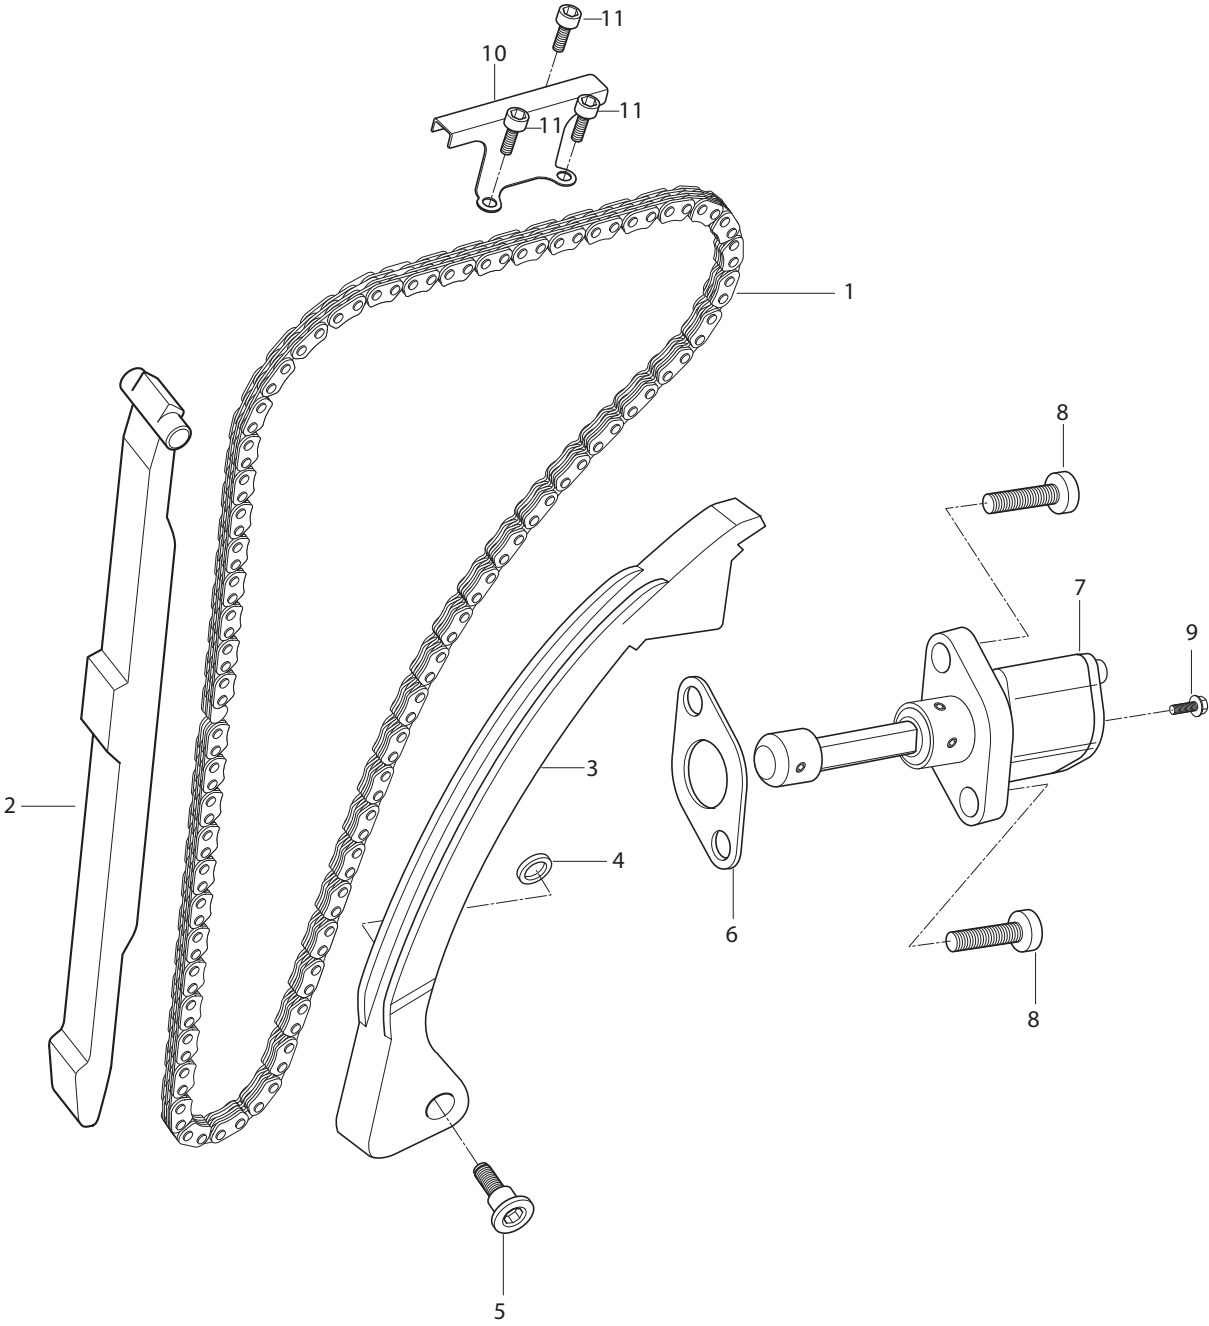

FIG 9

**FIG 9. CAM CHAIN**

REF. NO.	GV650 FI - 2008			GV650 EI - 2009			PART NAME	Q'ty	REMARKS	REC.Q'TY (PCS)
	7EU01/7F01/7G01/7S01	7G01/7S01- BLACK FRAME	GV650SE-7EU/7G01/7S01	8EN01/8EU01/8F01/8G01/8S01	9EU02/9AT02/9BR01	9US01				
1	12760HN9100	12760HN9100	12760HN9100	12760HN9100	12760HN9100	12760HN9100	CHAIN COMP, camshaft drive	2		5
2	12771HN9100	12771HN9100	12771HN9100	12771HN9100	12771HN9100	12771HN9100	GUIDE, camchain NO.1	2		5
3	12811HN9101	12811HN9101	12811HN9101	12811HN9101	12811HN9101	12811HN9101	TENSIONER, camchain	2		5
4	08211-06181	08211-06181	08211-06181	08211-06181	08211-06181	08211-06181	WASHER, camchain tensioner bolt	2		
5	12812HN9101	12812HN9101	12812HN9101	12812HN9101	12812HN9101	12812HN9101	BOLT, camchain tensioner	2		
6	12837HP8900	12837HP8900	12837HP8900	12837HP8900	12837HP8900	12837HP8900	GASKET, tensioner adjuster	2		
7	12830HN9120	12830HN9120	12830HN9120	12830HN9120	12830HN9120	12830HN9120	ADJUSTER ASS'Y, tensioner	2		5
8	07110-06208	07110-06208	07110-06208	07110-06208	07110-06208	07110-06208	BOLT, tensioner adjuster	4		
9	12839HN9120	12839HN9120	12839HN9120	12839HN9120	12839HN9120	12839HN9120	SCREW, tensioner adjust	2		2
10	12782HN9100	12782HN9100	12782HN9100	12782HN9100	12782HN9100	12782HN9100	GUIDE, camchain No2	2		
11	07110-06108	07110-06108	07110-06108	07110-06108	07110-06108	07110-06108	BOLT, camchain guide No2	6		2