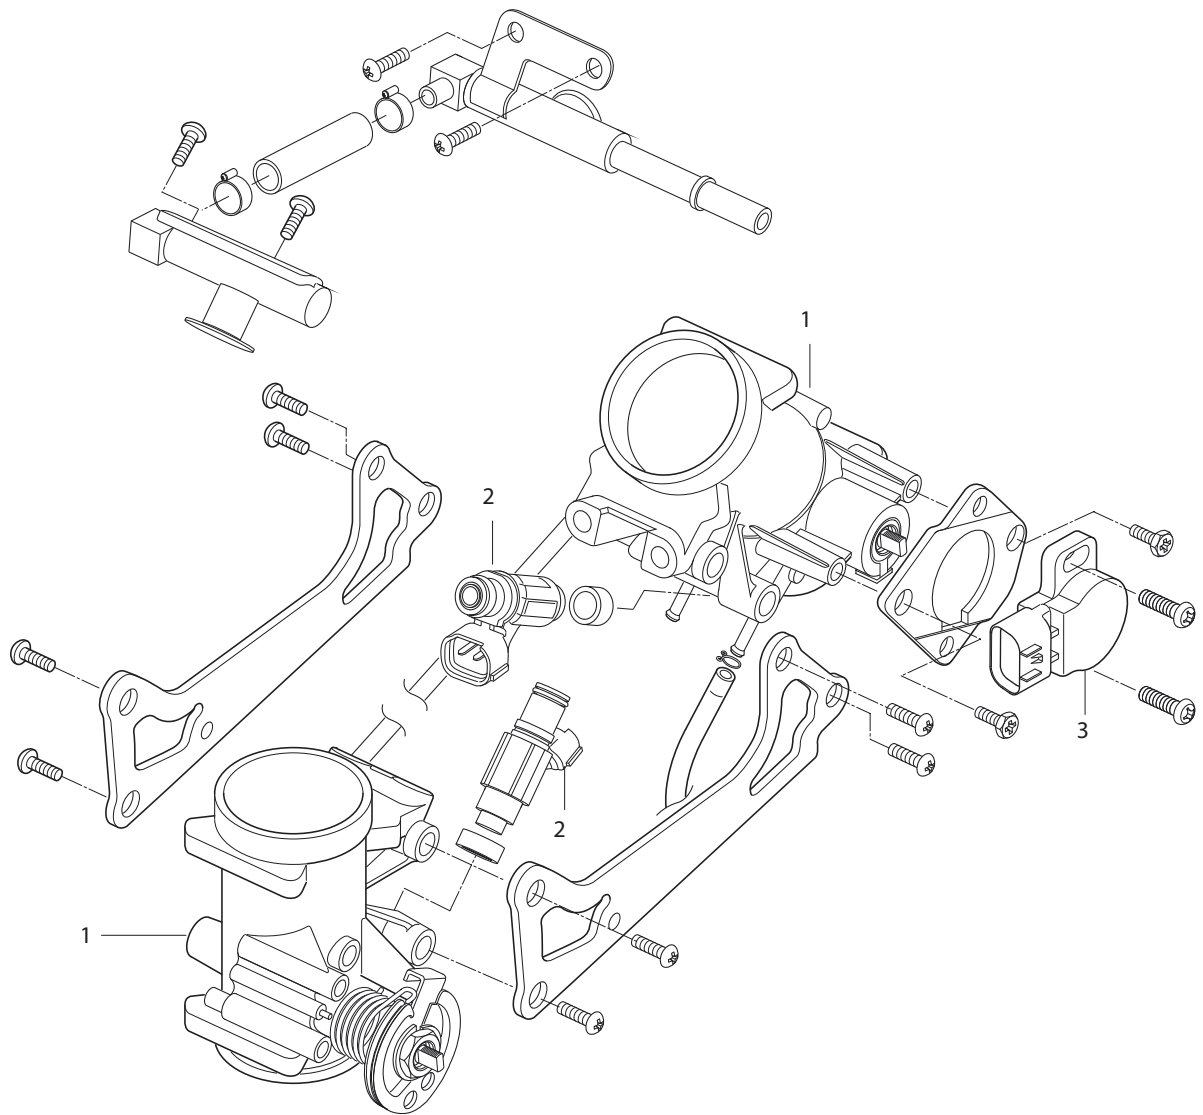

FIG 9. CAM CHAIN

REF. NO.	GV650 FI - 2008			GV650 EI - 2009			PART NAME	Q'ty	REMARKS	REC.Q'TY (PCS)
	7EU01/7F01/7G01/7S01	7G01/7S01- BLACK FRAME	GV650SE-7EU/7G01/7S01	8EN01/8EU01/8F01/8G01/8S01	9EU02/9AT02/9BR01	9US01				
1	12760HN9100	12760HN9100	12760HN9100	12760HN9100	12760HN9100	12760HN9100	CHAIN COMP, camshaft drive	2		5
2	12771HN9100	12771HN9100	12771HN9100	12771HN9100	12771HN9100	12771HN9100	GUIDE, camchain NO.1	2		5
3	12811HN9101	12811HN9101	12811HN9101	12811HN9101	12811HN9101	12811HN9101	TENSIONER, camchain	2		5
4	08211-06181	08211-06181	08211-06181	08211-06181	08211-06181	08211-06181	WASHER, camchain tensioner bolt	2		
5	12812HN9101	12812HN9101	12812HN9101	12812HN9101	12812HN9101	12812HN9101	BOLT, camchain tensioner	2		
6	12837HP8900	12837HP8900	12837HP8900	12837HP8900	12837HP8900	12837HP8900	GASKET, tensioner adjuster	2		
7	12830HN9120	12830HN9120	12830HN9120	12830HN9120	12830HN9120	12830HN9120	ADJUSTER ASS'Y, tensioner	2		5
8	07110-06208	07110-06208	07110-06208	07110-06208	07110-06208	07110-06208	BOLT, tensioner adjuster	4		
9	12839HN9120	12839HN9120	12839HN9120	12839HN9120	12839HN9120	12839HN9120	SCREW, tensioner adjust	2		2
10	12782HN9100	12782HN9100	12782HN9100	12782HN9100	12782HN9100	12782HN9100	GUIDE, camchain No2	2		
11	07110-06108	07110-06108	07110-06108	07110-06108	07110-06108	07110-06108	BOLT, camchain guide No2	6		2

FIG 10