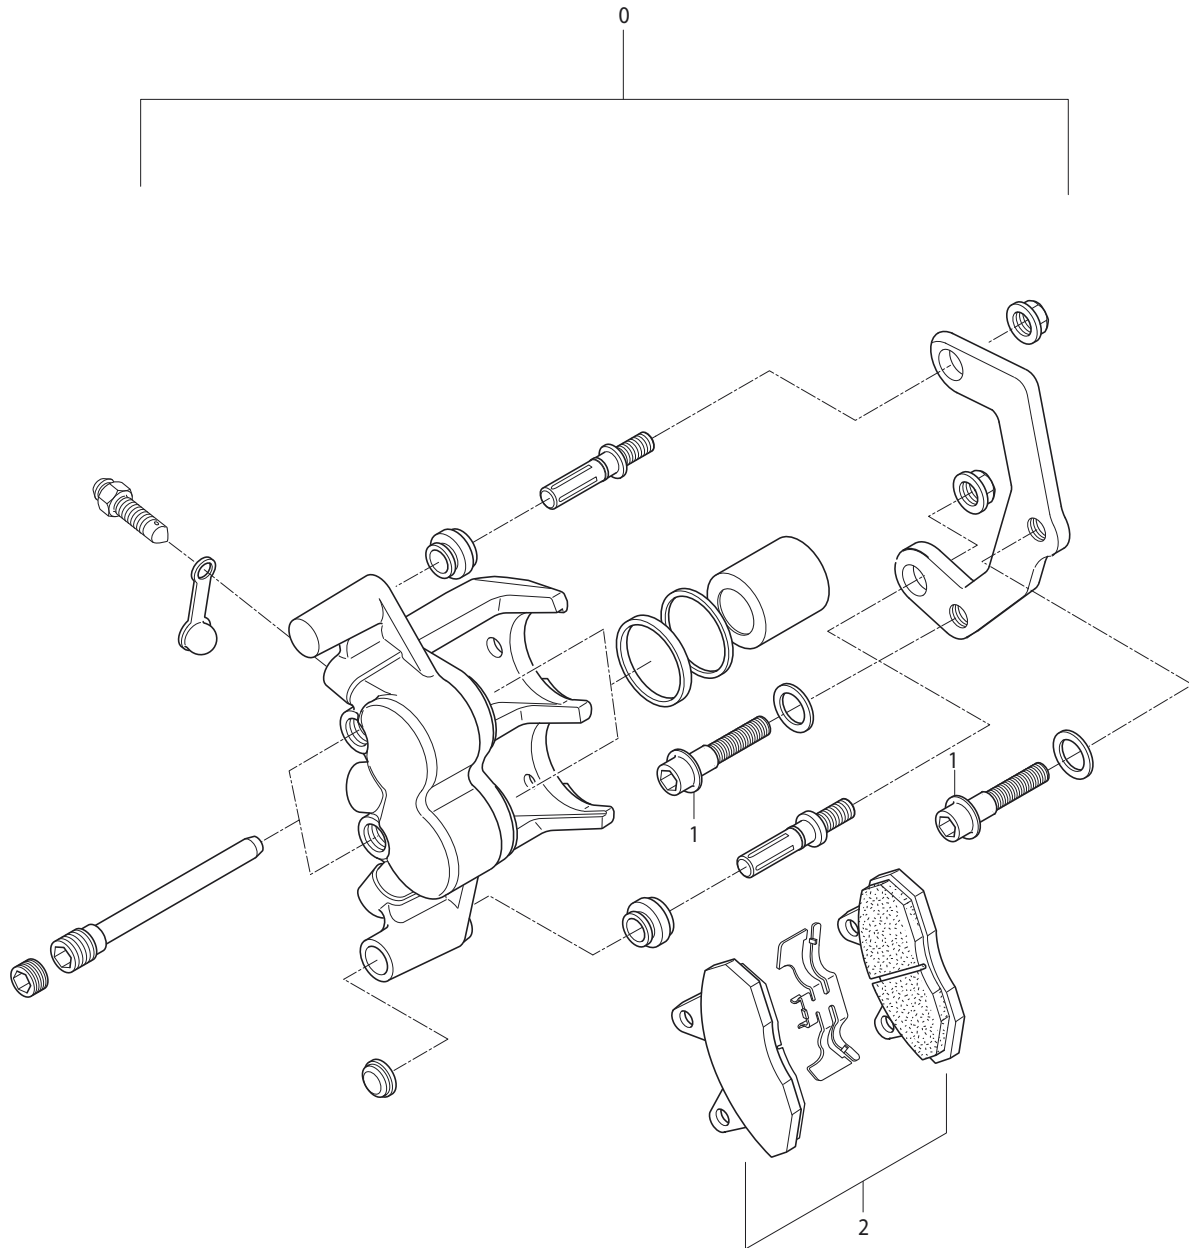

FIG 52

FIG 52. REAR CALIPER

REF. NO.	GV650 FI - 2008			GV650 EI - 2009			PART NAME	Q'ty	REMARKS	REC.Q'TY (PCS)
	7EU01/7F01/7G01/7S01	7G01/7S01- BLACK FRAME	GV650SE-7EU/7G01/7S01	8EN01/8EU01/8F01/8G01/8S01	9EU02/9AT02/9BR01	9US01				
0	69300HN9102	69300HN9102	69300H79B00	69300HN9102	69300HN9102	69300HN9102	CALIPER ASS'Y, rear brake	1		5
1	07110-08358	07110-08358	07110-08358	07110-08358	07110-08358	07110-08358	BOLT, caliper	2		5
2	59301HP9500	59301HP9500	59301HP9500	59301HP9500	59301HP9500	59301HP9500	PAD SET	1		30