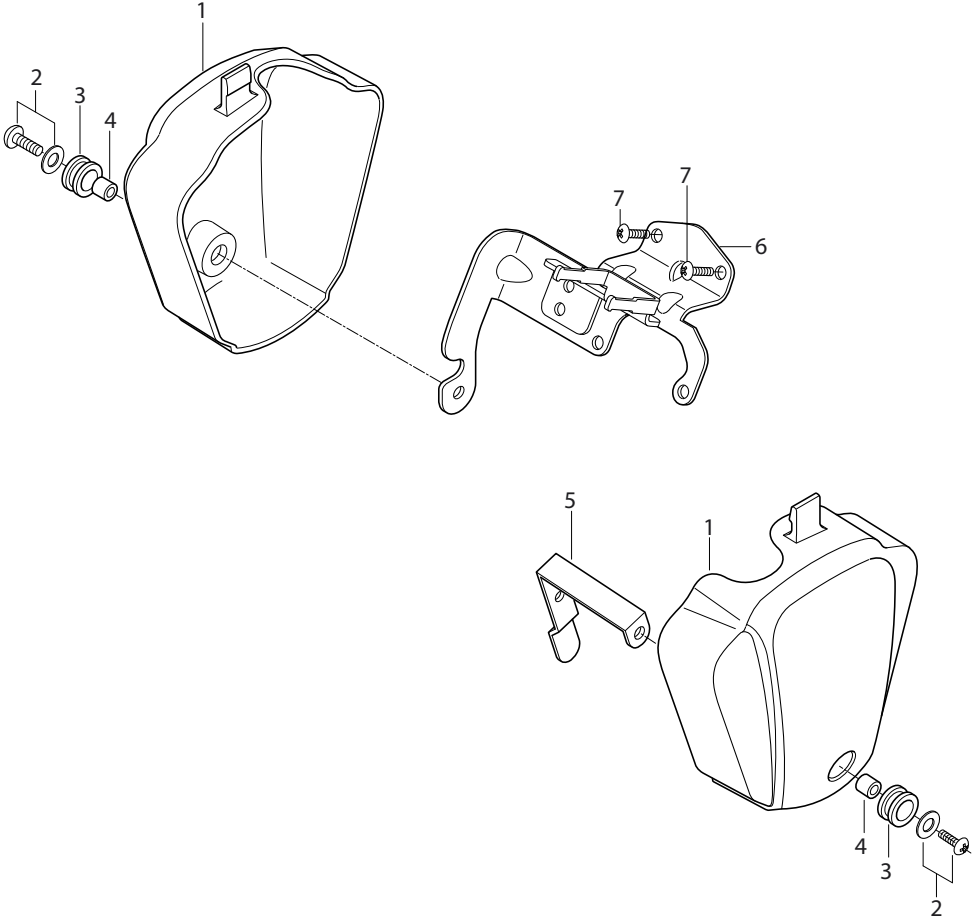

FIG.17-1

FWD

FIG 17-1. FUEL PUMP

REF. NO.	GV650 FI - 2008			GV650 EI - 2009			PART NAME	Q'ty	REMARKS	REC.Q'TY (PCS)
	7EU01/7F01/7G01/7S01	7G01/7S01- BLACK FRAME	GV650SE-7EU/7G01/7S01	8EN01/8EU01/8F01/8G01/8S01	9EU02/9AT02/9BR01	9US01				
1	18581HP9500	18581HP9500	18581H79B00122	18581HP9500	18581HP9500	18581HP9500	COVER, decoration	2		5
2	09136-06022	09136-06022	09136-06022	09136-06022	09136-06022	09136-06022	SCREW, decoration cover	2		10
3	09320-09016	09320-09016	09320-09016	09320-09016	09320-09016	09320-09016	CUSHION, decoration cover	2		10
4	09180-06114	09180-06114	09180-06114	09180-06114	09180-06114	09180-06114	SPACER, decoration cover cushion	2		
5	18490HP9500	18490HP9500	18490HP9500	18490HP9500	18490HP9500	18490HP9500	BRACKET COMP, decoration cover LH	1		
6	18590HR9800	18590HR9800	18590HR9800	18590HR9800	18590HR9800	18590HR9800	BRACKET COMP, 2nd air valve	1		10
7	01547-06148	01547-06148	01547-06148	01547-06148	01547-06148	01547-06148	BOLT, 2nd air bracket	2