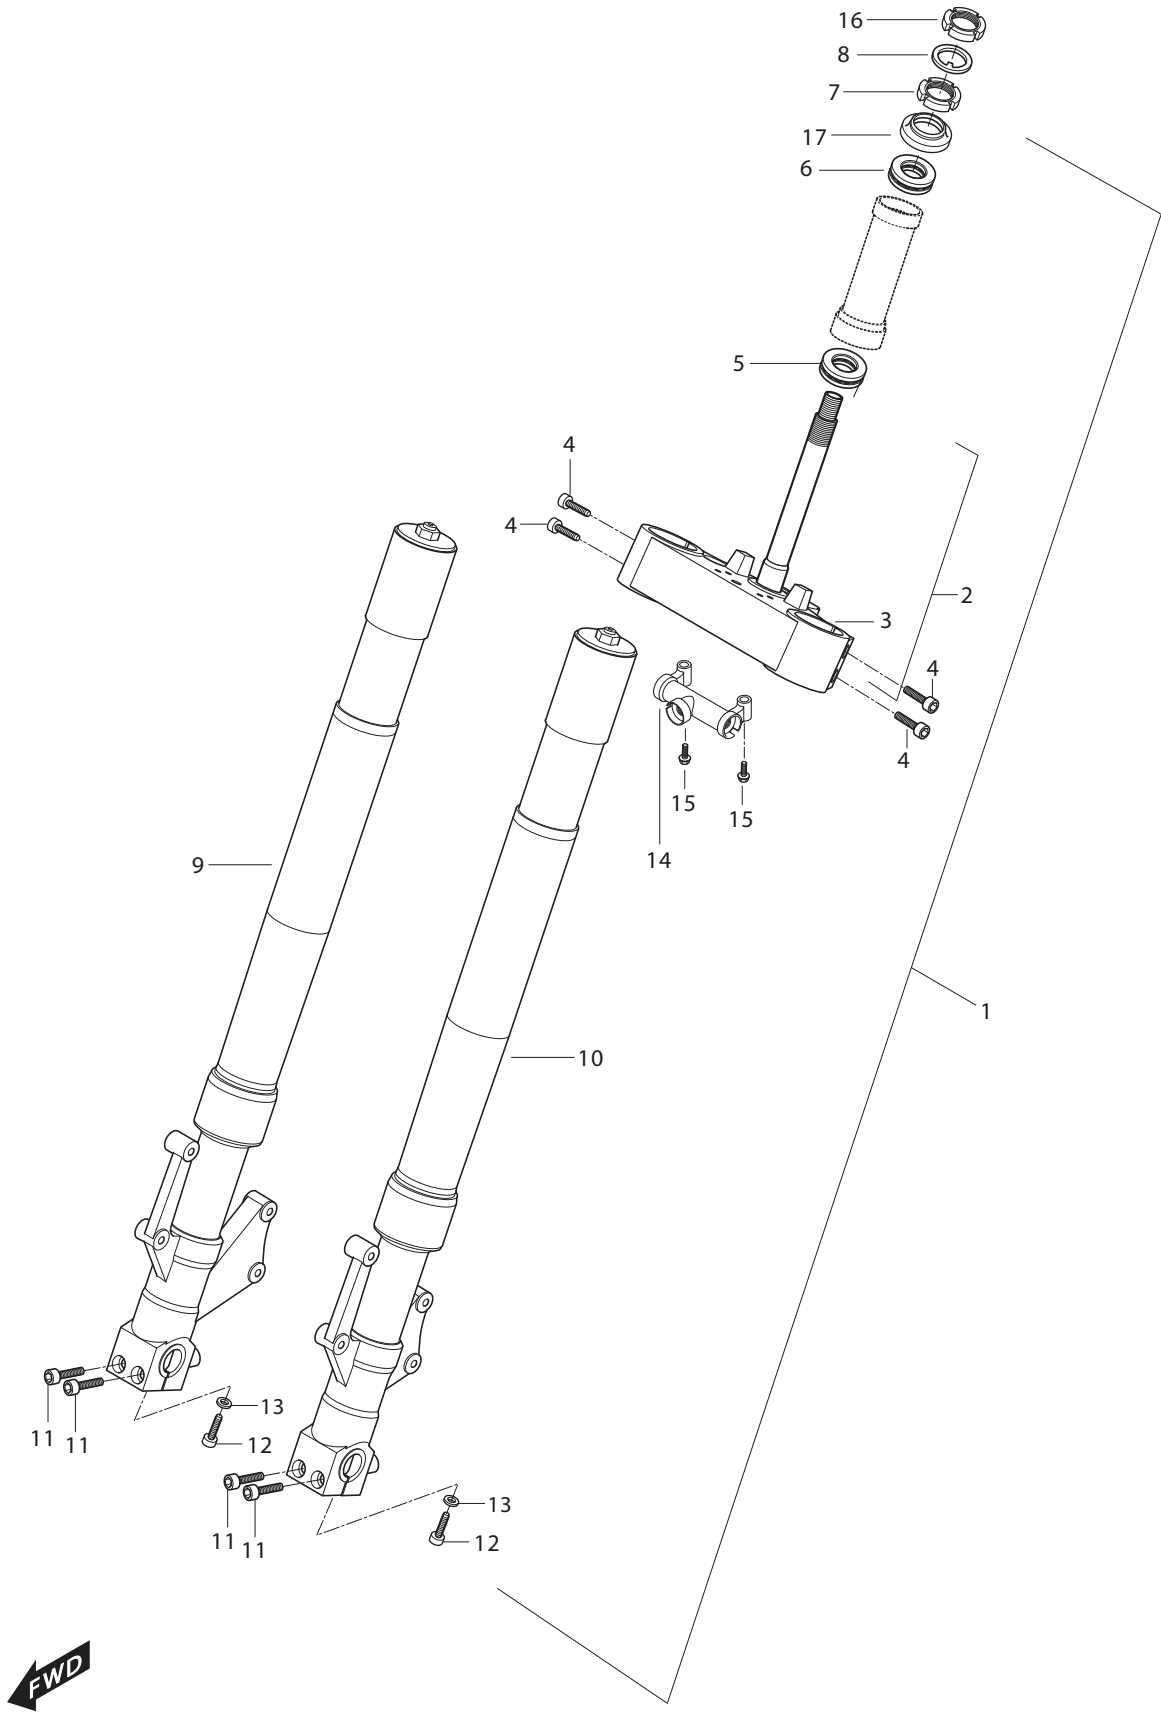

FIG 38

FIG 38. FRONT FORK

REF. NO.	GV650 FI - 2008			GV650 EI - 2009			PART NAME	Q'ty	REMARKS	REC.Q'TY (PCS)
	7EU01/7F01/7G01/7S01	7G01/7S01- BLACK FRAME	GV650SE-7EU/7G01/7S01	8EN01/8EU01/8F01/8G01/8S01	9EU02/9AT02/9BR01	9US01				
1	51100HP9501HPA	51100HP9501HPA	51100HP9501HPA	51100HP9501HPA	51100HP9501HPA	51100HP9501HPA	FORK ASS'Y, front	1		3
2	51410HP9500HPA	51410HP9500HPA	51410HP9500HPA	51410HP9500HPA	51410HP9500HPA	51410HP9500HPA	BRACKET COMP, under	1		3
3	51411HP9504CR	51411HP9504CR	51411HP9504CR	51411HP9504CR	51411HP9504CR	51411HP9504CR	BRACKET, under	1		3
4	07110-08258	07110-08258	07110-08258	07110-08258	07110-08258	07110-08258	BOLT, bracket comp under	4		
5	09265H28001	09265H28001	09265H28001	09265H28001	09265H28001	09265H28001	BEARING, steering lower	1		5
6	09265H25001	09265H25001	09265H25001	09265H25001	09265H25001	09265H25001	BEARING, steering upper	1		5
7	51631-28000	51631-28000	51631-28000	51631-28000	51631-28000	51631-28000	NUT, steering stem	1		
8	09166H25001	09166H25001	09166H25001	09166H25001	09166H25001	09166H25001	WASHER, steering stem	1		
9	51210HP9501	51210HP9501	51210H79B00	51210HP9501	51210HP9501	51210HP9501	DAMPER ASS'Y, front fork RH	1		5
10	51220HP9501	51220HP9501	51220H79B00	51220HP9501	51220HP9501	51220HP9501	DAMPER ASS'Y, front fork LH	1		5
11	09106H08458	09106H08458	09106H08458	09106H08458	09106H08458	09106H08458	BOLT, axle grip	4		
12	52710--N9100	52710--N9100	52710--N9100	52710--N9100	52710--N9100	52710--N9100	BOLT, bottom	2		
13	52730-G5800	52730-G5800	52730-G5800	52730-G5800	52730-G5800	52730-G5800	WASHER, seal	2		
14	51511HP9501	51511HP9501	51511HP9501	51511HP9501	51511HP9501	51511HP9501	JOINT, front brake hose	1		
15	01517-06308	01517-06308	01517-06308	01517-06308	01517-06308	01517-06308	BOLT, ront brake hose joint	2		
16	51631HN9100	51631HN9100	51631HN9100	51631HN9100	51631HN9100	51631HN9100	NUT, stem upper	1		
17	51643HG5801	51643HG5801	51643HG5801	51643HG5801	51643HG5801	51643HG5801	DUST SEAL, steering stem	1		7