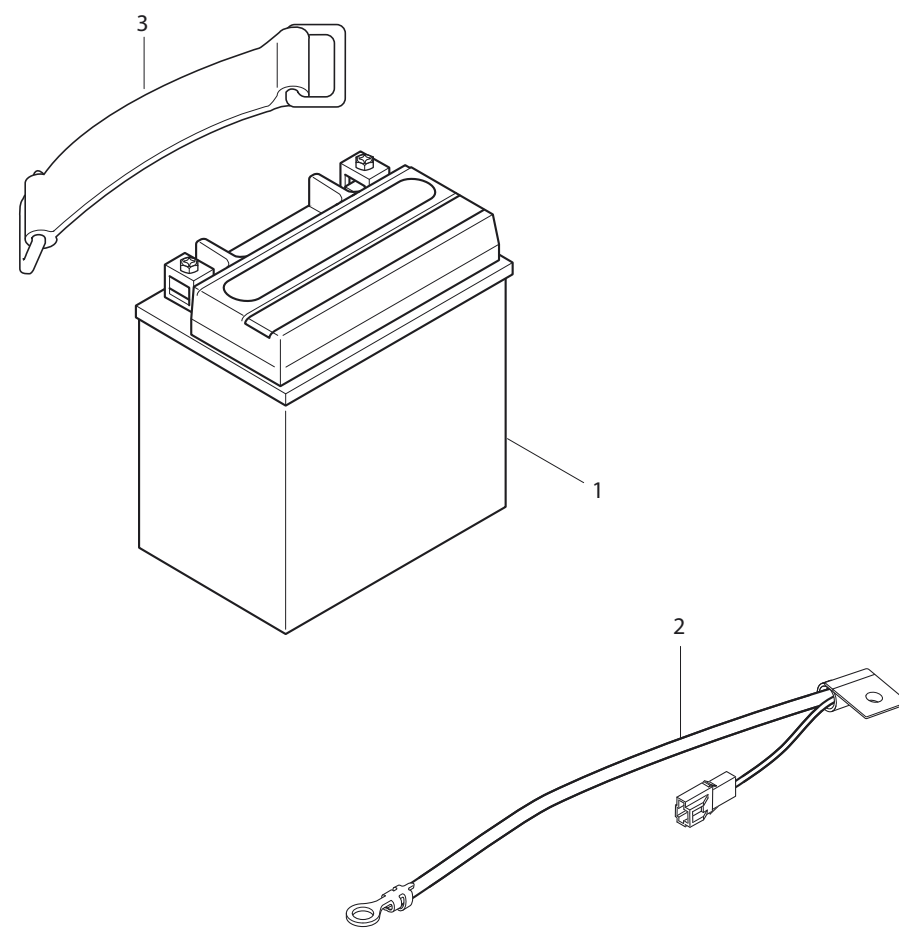

FIG 23

FIG 23. BATTERY

REF. NO.	GV650 FI - 2008			GV650 EI - 2009			PART NAME	Q'ty	REMARKS	REC.Q'TY (PCS)
	7EU01/7F01/7G01/7S01	7G01/7S01- BLACK FRAME	GV650SE-7EU/7G01/7S01	8EN01/8EU01/8F01/8G01/8S01	9EU02/9AT02/9BR01	9US01				
1	33610HM8100	33610HM8100	33610HM8100	33610HM8100	33610HM8100	33610HM8100	BATTERY ASS'Y(12V 12Ah. STX14-BS)	1		7
2	33860HP9502	33860HP9502	33860HP9502	33860HP9502	33860HP9502	33860HP9502	LEAD WIRE, battery minus	1		3
3	09462h00009	09462h00009	09462h00009	09462h00009	09462h00009	09462h00009	BAND, battery	1		3