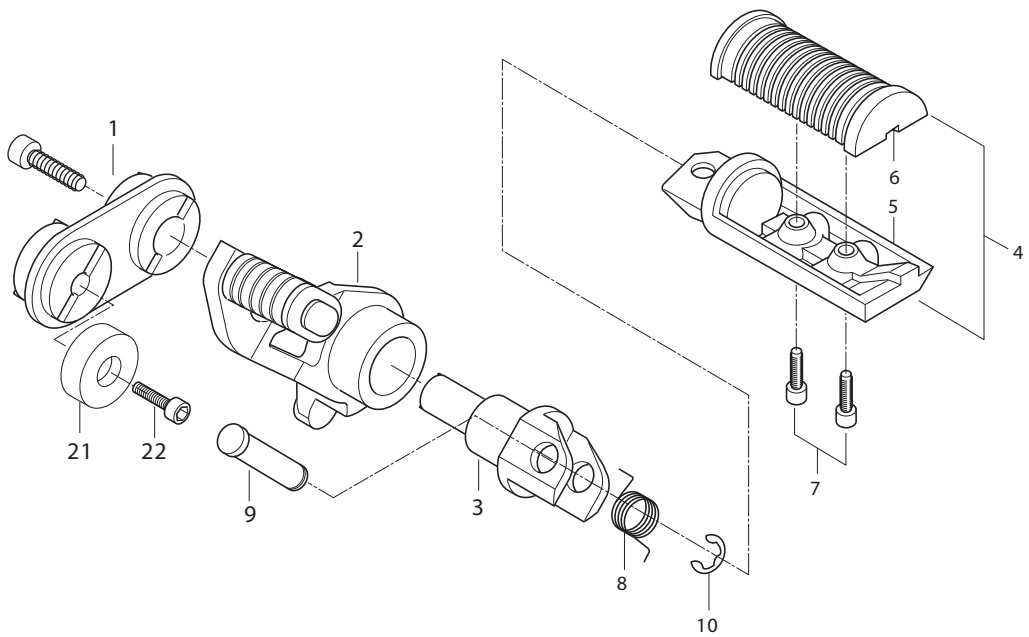

FIG 33

FIG 33. FOOTREST

REF. NO.	GV650 FI - 2008			GV650 EI - 2009			PART NAME	Q'ty	REMARKS	REC.Q'TY (PCS)
	7EU01/7F01/7G01/7S01	7G01/7S01- BLACK FRAME	GV650SE-7EU/7G01/7S01	8EN01/8EU01/8F01/8G01/8S01	9EU02/9AT02/9BR01	9US01				
1	43590HP9501PLA	43590HP9501PLA	43590HP9501PLA	43590HP9501PLA	43590HP9501PLA	43590HP9501PLA	BRKT COMP, ft footrest joint LH	1		7
2	25601HP9550	25601HP9550	25601HP9550	25601HP9550	25601HP9550	25601HP9550	LEVER COMP, gear shift (Lever ASS'Y+ Rod)			
	25600SP9550	25600SP9550	25600SP9550	25600SP9550	25600SP9550	25600SP9550	LEVER ASSY, gear shift	1		
3	43510HP9502PLA	43510HP9502PLA	43510HP9502PLA	43510HP9502PLA	43510HP9502PLA	43510HP9502PLA	BOSS COMP, ft footrest	2		
4	43502HP9500	43502HP9500	43502HP9500	43502HP9500	43502HP9500	43502HP9500	FOOTREST ASS'Y, front RH	1		7
5	43581HP9500	43581HP9500	43581HP9500	43581HP9500	43581HP9500	43581HP9500	BAR, ft footrest LH	1	"NOT SALE"	
6	43550H93B00	43550H93B00	43550H93B00	43550H93B00	43550H93B00	43550H93B00	RUBBER COMP, ft footrest	1	"NOT SALE"	
7	07110-06128	07110-06128	07110-06128	07110-06128	07110-06128	07110-06128	BOLT, front footrest bar	2		
8	09448H16001	09448H16001	09448H16001	09448H16001	09448H16001	09448H16001	SPRING, ft footrest bar	1		3
9	43579HP9500	43579HP9500	43579HP9500	43579HP9500	43579HP9500	43579HP9500	PIN, ft footrest bar	1		
10	08332-11106	08332-11106	08332-11106	08332-11106	08332-11106	08332-11106	E-RING, ft footrest	2		
11	43661HM8101	43661HM8101	43661HM8101	43661HM8101	43661HM8101	43661HM8101	BAR COMP, pillion footrest R	1		7
12	43671HM8101	43671HM8101	43671HM8101	43671HM8101	43671HM8101	43671HM8101	BAR COMP, pillion footrest L	1		7
13	43620HP950003P	43620HP9500120	43620HP9500325	43620HP9500120	43620HP9500120	43620HP9500120	FOOTREST BAR, pillion R	1		5
14	43720HP950003P	43720HP9500120	43720HP9500325	43720HP9500120	43720HP9500120	43720HP9500120	FOOTREST BAR, pillion L	1		5
15	43641HM8101	43641HM8101	43641HM8101	43641HM8101	43641HM8101	43641HM8101	PLATE, pillion stopper NO.2	2		
16	07120-08258	07120-08258	07120-08258	07120-08258	07120-08258	07120-08258	BOLT, pillion footrest	4		
17	43579HM8101	43579HM8101	43579HM8101	43579HM8101	43579HM8101	43579HM8101	PIN, pillion footrest RH	2		
18	09448H14007	09448H14007	09448H14007	09448H14007	09448H14007	09448H14007	SPRING, pillion footrest RH	2		
19	08332-11048	08332-11048	08332-11048	08332-11048	08332-11048	08332-11048	E-RING, pillion footrest RH	2		
20	43631HM8101	43631HM8101	43631HM8101	43631HM8101	43631HM8101	43631HM8101	PLATE, pillion stopper NO.1	2		
21	43572HP9500PLA	43572HP9500PLA	43572HP9500PLA	43572HP9500PLA	43572HP9500PLA	43572HP9500PLA	CAP, front footrest boss	2		
22	07110-10258	07110-10258	07110-10258	07110-10258	07110-10258	07110-10258	BOLT, front footrest boss cap	2