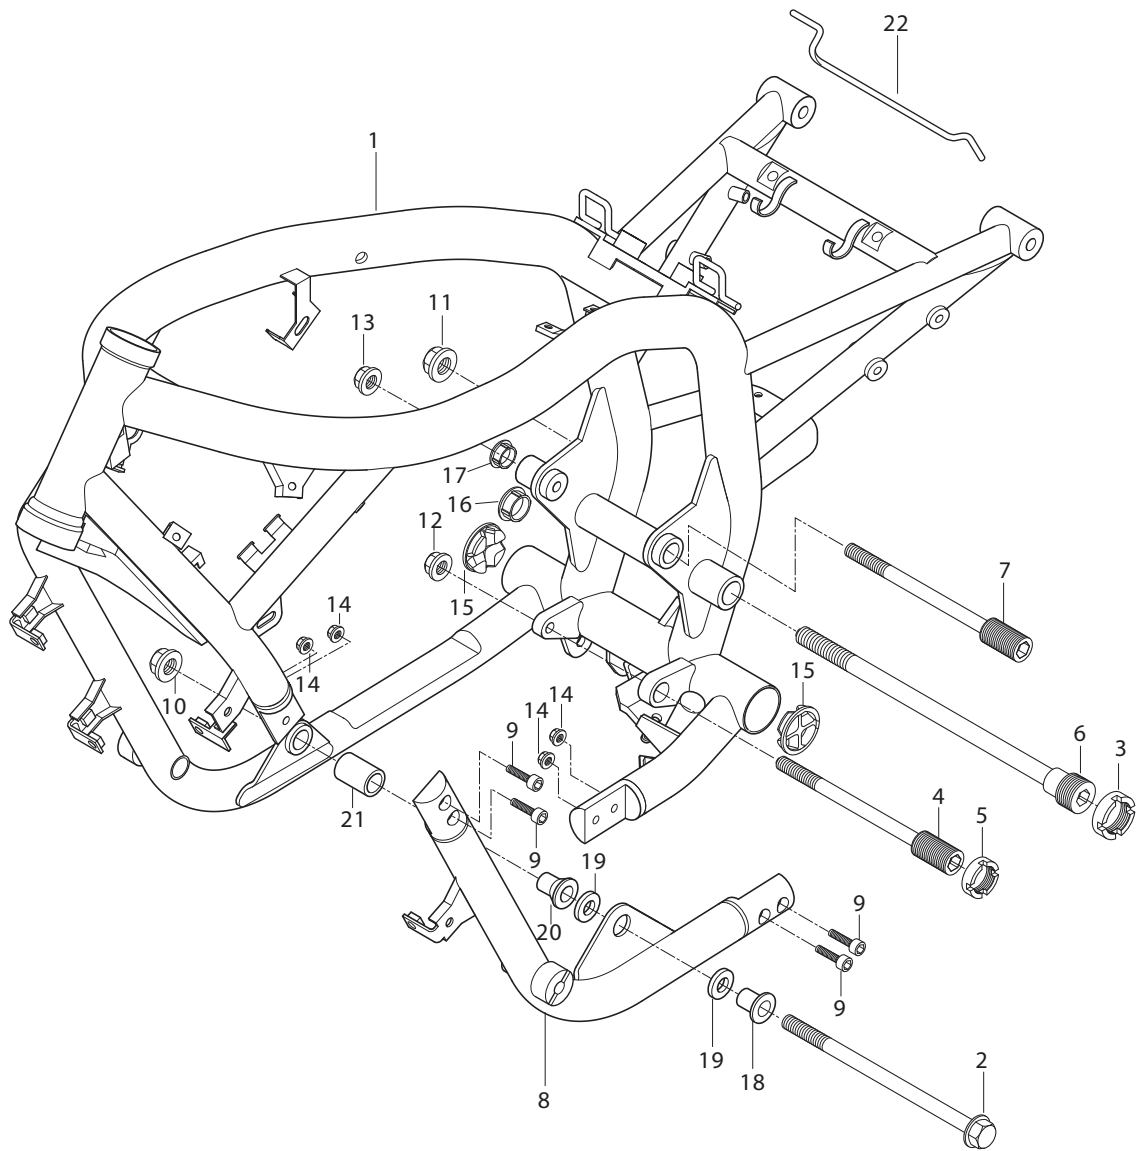

FIG 30

FIG 30. FRAME

REF. NO.	GV650 FI - 2008			GV650 EI - 2009			PART NAME	Q'ty	REMARKS	REC.Q'TY (PCS)
	7EU01/7F01/7G01/7S01	7G01/7S01- BLACK FRAME	GV650SE-7EU/7G01/7S01	8EN01/8EU01/8F01/8G01/8S01	9EU02/9AT02/9BR01	9US01				
1	41100HR980003P	41100HR9800PAM	41100HR98000PR	41100HR9800PAM	41100HR9800PAM	41100HR9860PAM	FRAME COMP	1		1
2	41165HP9501	41165HP9501	41165HP9501	41165HP9501	41165HP9501	41165HP9501	SHAFT, engine mounting front	1		2
3	09141H26001	09141H26001	09141H26001	09141H26001	09141H26001	09141H26001	LOCK NUT, RR swingingarm pivot	1		
4	41191HN9101	41191HN9101	41191HN9101	41191HN9101	41191HN9101	41191HN9101	SHAFT, engine mounting RR lower	1		
5	09141H20001	09141H20001	09141H20001	09141H20001	09141H20001	09141H20001	LOCK NUT, engine mounting RR lower	1		
6	61211HP9501	61211HP9501	61211HP9501	61211HP9501	61211HP9501	61211HP9501	SHAFT, RR swingingarm pivot	1		3
7	41181HP9500	41181HP9500	41181HP9500	41181HP9500	41181HP9500	41181HP9500	SHAFT, engine mounting RR upper	1		2
8	41150HP950103P	41150HP9501PAM	41150HP95010PR	41150HP9501PAM	41150HP9501PAM	41150HP9501PAM	TUBE COMP, frame down L	1		1
9	07110-08358	07110-08358	07110-08358	07110-08358	07110-08358	07110-08358	BOLT, frame joint	4		2
10	08316-16088	08316-16088	08316-16088	08316-16088	08316-16088	08316-16088	NUT, engine mounting front	1		
11	08319-31128	08319-31128	08319-31128	08319-31128	08319-31128	08319-31128	NUT, rear swingingarm pivot	1		
12	08319-31108	08319-31108	08319-31108	08319-31108	08319-31108	08319-31108	NUT, engine mounting RR lower	1		
13	08319-31108	08319-31108	08319-31108	08319-31108	08319-31108	08319-31108	NUT, engine mounting RR upper	1		
14	08316-16088	08316-16088	08316-16088	08316-16088	08316-16088	08316-16088	NUT, frame joint	4		2
15	41975HP9501	41975HP9501	41975HP9501	41975HP9501	41975HP9501	41975HP9501	CAP, frame bridge lower tube	2		3
16	41977HP9500	41977HP9500	41977HP9500	41977HP9500	41977HP9500	41977HP9500	CAP, rear swingingarm pivot R boss	1		5
17	41976HP9501	41976HP9501	41976HP9501	41976HP9501	41976HP9501	41976HP9501	CAP, E/G M.T.G RR plate R boss	1		3
18	41170HP9500	41170HP9500	41170HP9500	41170HP9500	41170HP9500	41170HP9500	SPACER COMP, engine mounting front L	1		
19	09320H12025	09320H12025	09320H12025	09320H12025	09320H12025	09320H12025	CUSHION COMP, engine mounting front	2		
20	41167HP9500	41167HP9500	41167HP9500	41167HP9500	41167HP9500	41167HP9500	SPACER, engine mounting front L	1		
21	41161HP9500	41161HP9500	41161HP9500	41161HP9500	41161HP9500	41161HP9500	SPACER, engine mounting front R	1		2
22	44185HP9501	44185HP9501	44185HP9501	44185HP9501	44185HP9501	44185HP9501	STAY, fuel tank	1