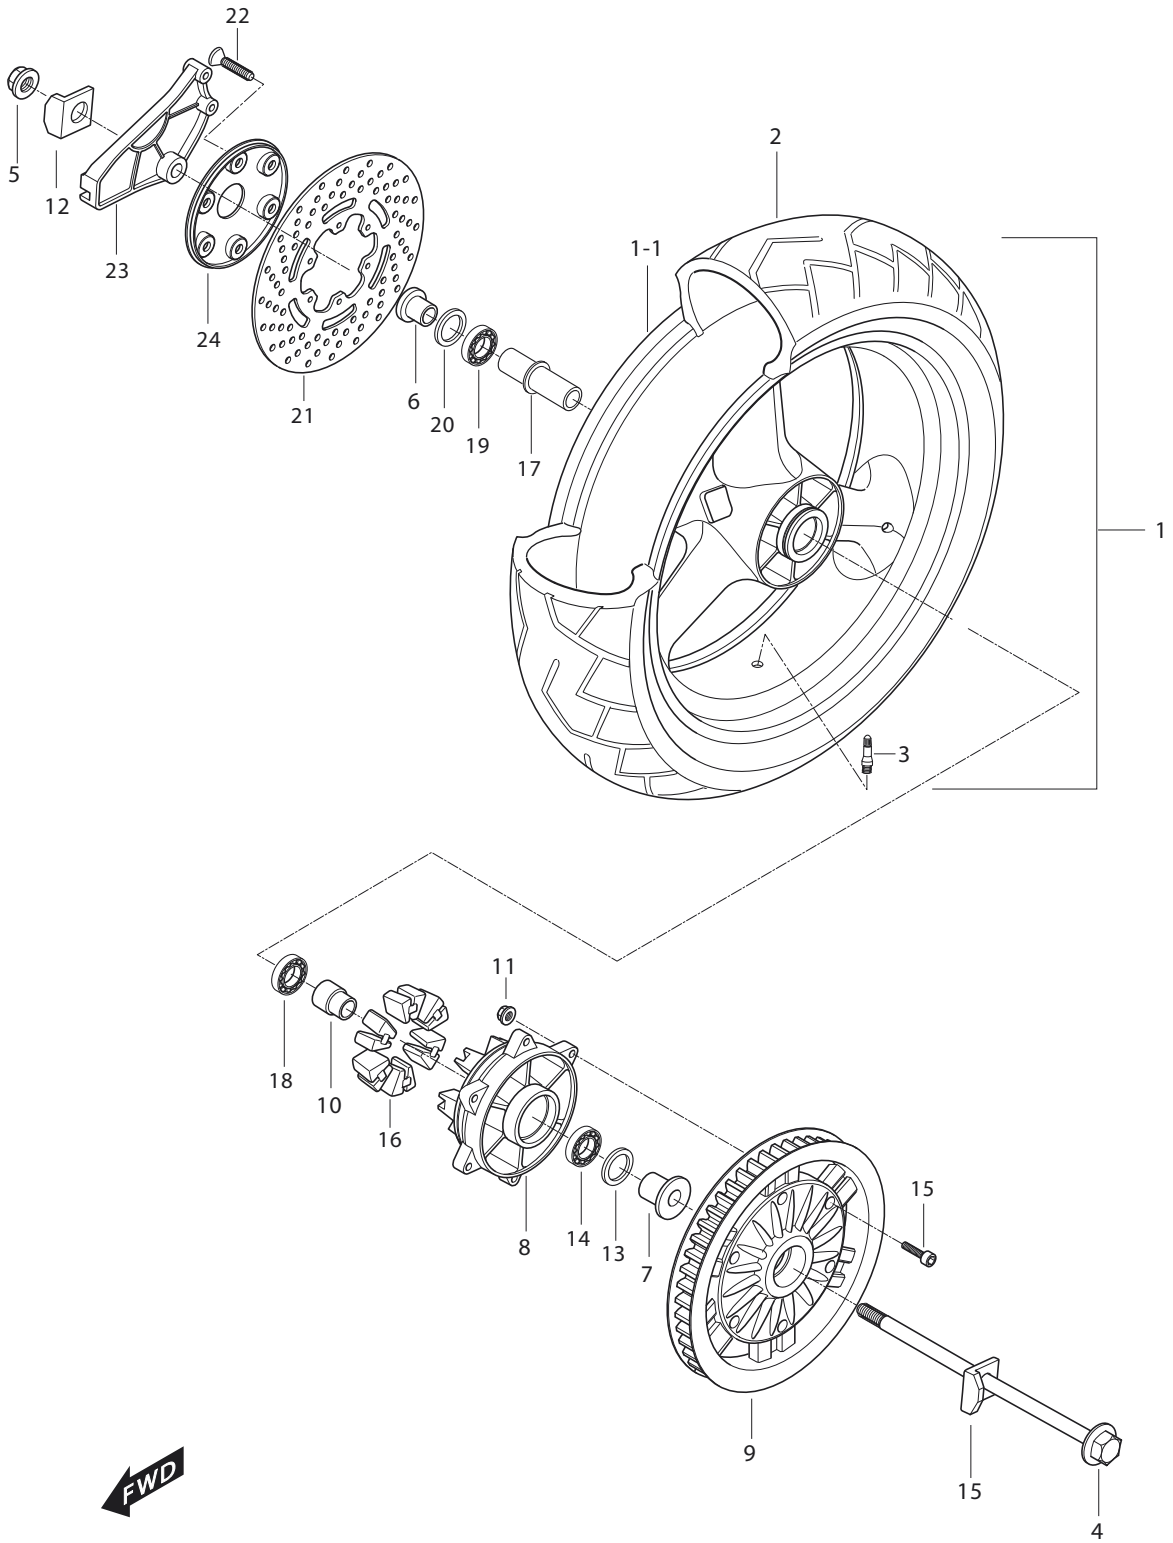

FIG 51

FIG 51. REAR WHEEL

REF. NO.	GV650 FI - 2008			GV650 EI - 2009			PART NAME	Q'ty	REMARKS	REC.Q'TY (PCS)
	7EU01/7F01/7G01/7S01	7G01/7S01- BLACK FRAME	GV650SE-7EU/7G01/7S01	8EN01/8EU01/8F01/8G01/8S01	9EU02/9AT02/9BR01	9US01				
1	64150SP9500HPA	64150SP9510HPA		64150SP9510HPA	64150SP9510HPA	64150SP9510HPA	WHEEL + TIRE REAR ASS'Y.	1		2
1-1	64150HP9501	64150HP9501120	64150HP9501325	64150HP9501120	64150HP9501120	64150HP9501120	WHEEL COMP, rear (J17xMT4.50)	1		2
2	65100HP9500	65100HP9500	65100HP9500	65100HP9500	65100HP9500	65100HP9500	TIRE COMP, rear (180/60-17 69W)	1		5
3	55220-29C20	55220-29C20	55220-29C20	55220-29C20	55220-29C20	55220-29C20	VALVE ASSY, wheel rim	1		
4	64711HP9500	64711HP9500	64711HP9500	64711HP9500	64711HP9500	64711HP9500	AXLE, rear	1		2
5	09159H16002	09159H16002	09159H16002	09159H16002	09159H16002	09159H16002	NUT, rear axle	1		
6	64752HP9500	64752HP9500	64752HP9500	64752HP9500	64752HP9500	64752HP9500	SPACER, rear axle R	1		2
7	64751HP9501	64751HP9501	64751HP9501	64751HP9501	64751HP9501	64751HP9501	SPACER, rear axle L	1		2
8	64611HP950103P	64611HP9501120	64611HP9501120	64611HP9501120	64611HP9501120	64611HP9501120	DRUM, rear belt driven pulley	1		3
9	64510HP9502	64510HP9502	64510HP9502	64510HP9502	64510HP9502	64510HP9502	PULLEY COMP, belt driven	1		3
10	64733HP9500	64733HP9500	64733HP9500	64733HP9500	64733HP9500	64733HP9500	RETAINER, pulley	1		3
11	08319-31088	08319-31088	08319-31088	08319-31088	08319-31088	08319-31088	NUT, rear pulley	6		
12	61411HN9100	61411HN9100	61411HN9100	61411HN9100	61411HN9100	61411HN9100	PLATE, chain adjuster R	1		2
13	09285-28001	09285-28001	09285-28001	09285-28001	09285-28001	09285-28001	OIL SEAL, rear sprocket mounting drum	1		2
14	08133-62047	08133-62047	08133-62047	08133-62047	08133-62047	08133-62047	BEARING, rear pulley mounting drum	1		2
15	07110-08408	07110-08408	07110-08408	07110-08408	07110-08408	07110-08408	BOLT, rear pulley	6		2
16	64651HM8101	64651HM8101	64651HM8101	64651HM8101	64651HM8101	64651HM8101	SHOCKABSORBER, rear wheel	6		2
17	64730HP9500	64730HP9500	64730HP9500	64730HP9500	64730HP9500	64730HP9500	SPACER COMP, rear wheel bearing	1		
18	08123-62037	08123-62037	08123-62037	08123-62037	08123-62037	08123-62037	BEARING, rear wheel L	1		
19	08123-63037	08123-63037	08123-63037	08123-63037	08123-63037	08123-63037	BEARING, rear wheel R	1		
20	09283-27010	09283-27010	09283-27010	09283-27010	09283-27010	09283-27010	OIL SEAL, rear hub R	1		5
21	69211HP9503	69211HP9503	69211HP9503	69211HP9503	69211HP9503	69211HP9503	DISK, rear brake	1		3
22	07120-08258	07120-08258	07120-08258	07120-08258	07120-08258	07120-08258	BOLT, rear brake disk	6		
23	69340HP950203P	69340HP9502120	69340HP9502120	69340HP9502120	69340HP9502120	69340HP9502120	CARRIER, caliper	1		5
24	59240HP9500	59240HP9500	59240HP9500	59240HP9500	59240HP9500	59240HP9500	COVER, rear disk	1		5