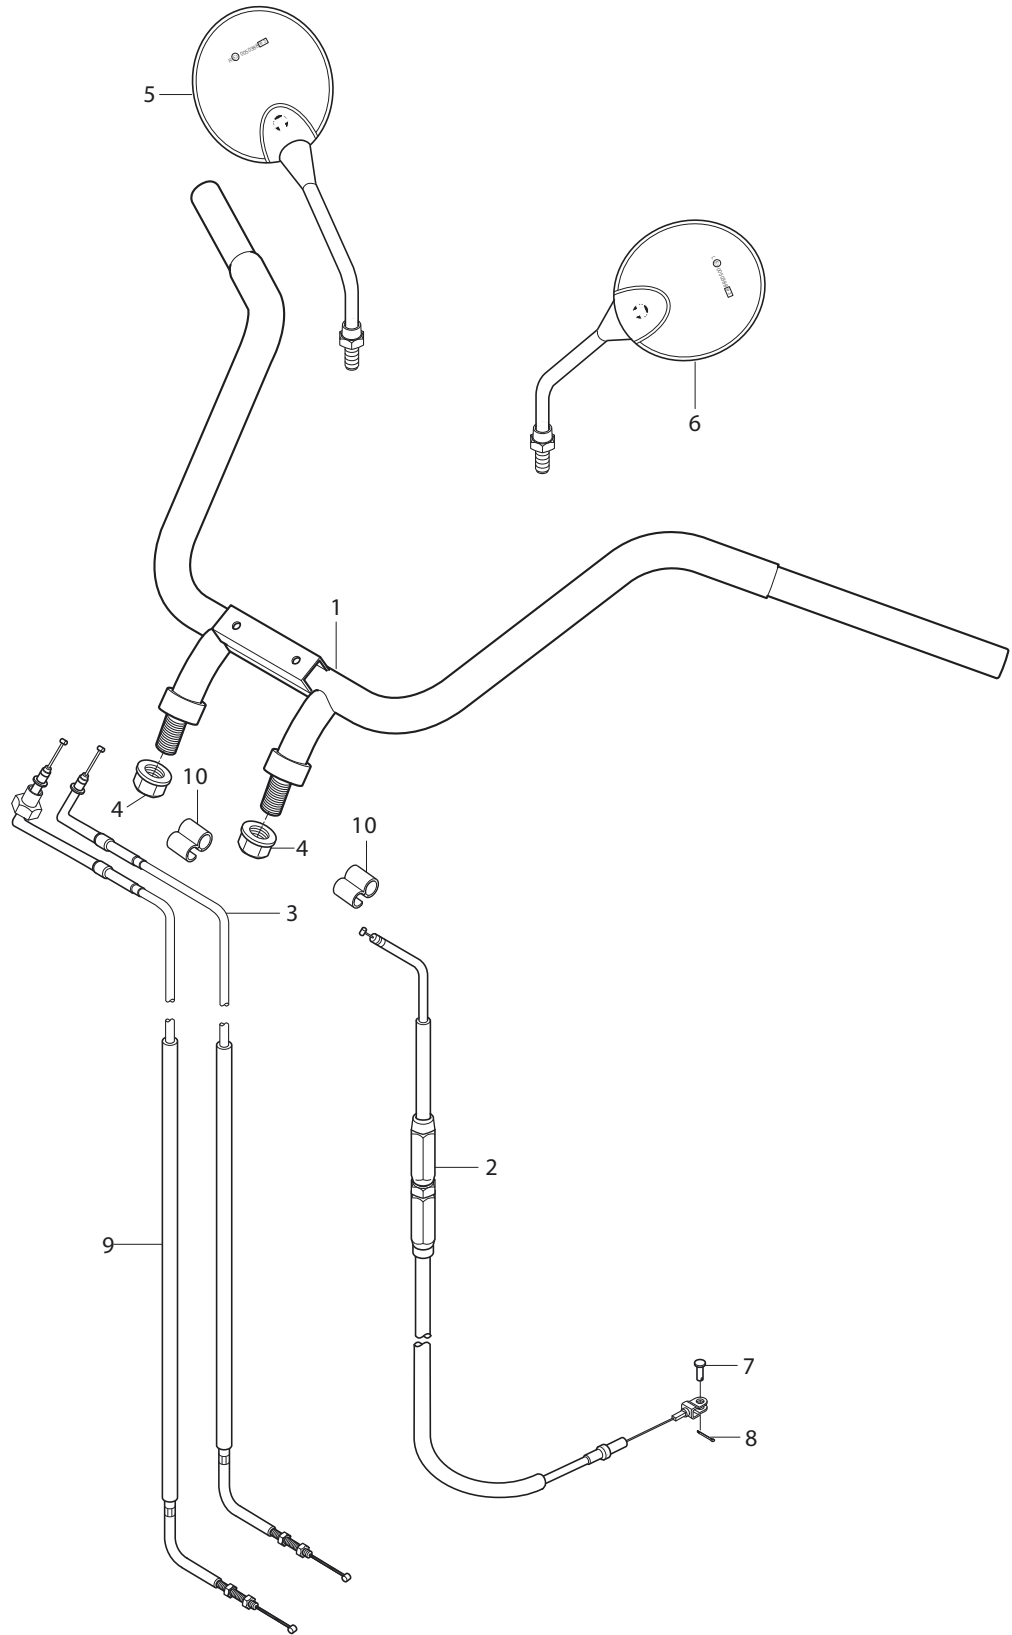

FIG 42

**FIG 42. HANDLE BAR**

REF. NO.	GV650 FI - 2008			GV650 EI - 2009			PART NAME	Q'ty	REMARKS	REC.Q'TY (PCS)
	7EU01/7F01/7G01/7S01	7G01/7S01- BLACK FRAME	GV650SE-7EU/7G01/7S01	8EN01/8EU01/8F01/8G01/8S01	9EU02/9AT02/9BR01	9US01				
1	56110HP9506PLA	56110HP9506PLA	56110H79B00PAM	56110HP9506PLA	56110HP9506PLA	56110HP9506PLA	HANDLE BAR COMP	1		7
2	58200HP9501	58200HP9501	58200HP9501	58200HP9501	58200HP9501	58200HP9501	CABLE ASS'Y CLUTCH	1		7
3	58300HR9800	58300HR9800	58300HR9800	58300HR9800	58300HR9800	58300HR9800	CABLE ASS'Y, throttle	1		7
4	08319-31126	08319-31126	08319-31126	08319-31126	08319-31126	08319-31126	NUT, handle bar & upper brkt	2		
5	56500HP9501	56500HP9501	56500HP9501	56500HP9501	56500HP9501	56500HP9501	MIRROR ASS'Y, rear view R	1		10
6	56600HP9501	56600HP9501	56600HP9501	56600HP9501	56600HP9501	56600HP9501	MIRROR ASS'Y, rear view L	1		10
7	09200-06004	09200-06004	09200-06004	09200-06004	09200-06004	09200-06004	PIN, clutch cable	1		
8	04111-20158	04111-20158	04111-20158	04111-20158	04111-20158	04111-20158	COTTER PIN, clutch	1		
9	58600HR9800	58600HR9800	58600HR9800	58600HR9801	58600HR9801	58600HR9801	CABLE ASS'Y, throttle return	1		
10	09408-00002	09408-00002	09408-00002	09408-00002	09408-00002	09408-00002	CLIP	2		
11	56501HP9500	56501HP9500	56501HP9500	56501HP9500	56501HP9500	56501HP9500	MIRROR SET	1		20