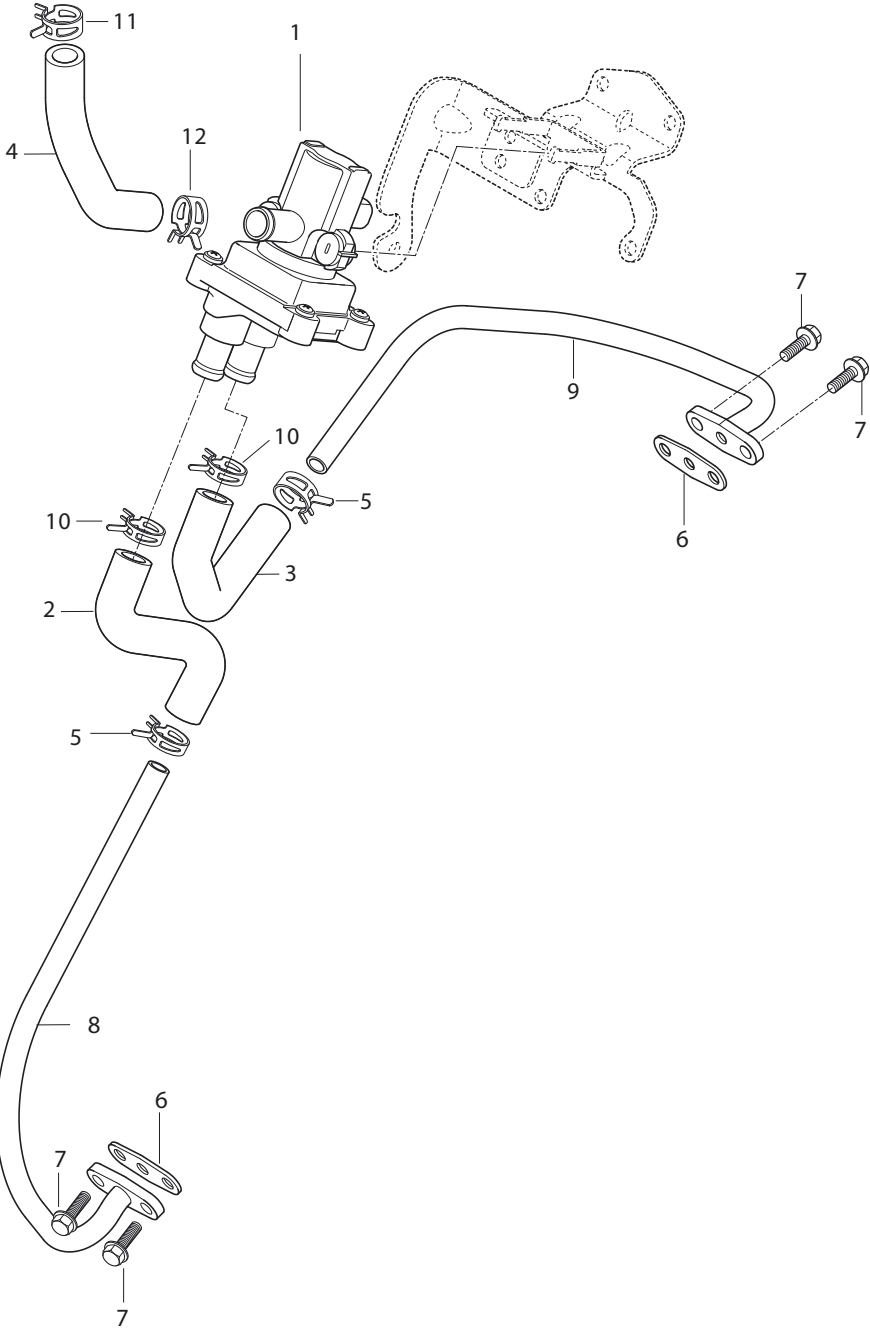

FIG.17

FWD

FIG 17. 2ND AIR

REF. NO.	GV650 FI - 2008			GV650 EI - 2009			PART NAME	Q'ty	REMARKS	REC.Q'TY (PCS)
	7EU01/7F01/7G01/7S01	7G01/7S01- BLACK FRAME	GV650SE-7EU/7G01/7S01	8EN01/8EU01/8F01/8G01/8S01	9EU02/9AT02/9BR01	9US01				
1	18500HR9800	18500HR9800	18500HR9800	18500H89800	18500H89800	18500H89800	VALVE ASS'Y, 2ND air	1		10
2	18631HR9800	18631HR9800	18631HR9800	18631HR9800	18631HR9800	18631HR9800	HOSE, 2ND air pipe front	1		5
3	18641HR9800	18641HR9800	18641HR9800	18641HR9800	18641HR9800	18641HR9800	HOSE, 2ND air pipe rear	1		5
4	18751HP9300	18751HP9300	18751HP9300	18751HP9300	18751HP9300	18751HP9300	HOSE, 2ND air cleaner	1		5
5	09401H15401	09401H15401	09401H15401	09401H15401	09401H15401	09401H15401	CLAMP, 2ND air pipe	2		
6	18615HN9101	18615HN9101	18615HN9101	18615HN9101	18615HN9101	18615HN9101	GASKET, 2ND air pipe	2		20
7	09128-06005	09128-06005	09128-06005	09128-06005	09128-06005	09128-06005	BOLT, 2ND air pipe	4		
8	18610HP9501	18610HP9501	18610HP9501	18610HP9501	18610HP9501	18610HP9501	PIPE COMP, 2ND air front	1		5
9	18620HP9501	18620HP9501	18620HP9501	18620HP9501	18620HP9501	18620HP9501	PIPE COMP, 2ND air rear	1		5
10	09401H16401	09401H16401	09401H16401	09401H16401	09401H16401	09401H16401	CLAMP, 2ND air pipe hose	2		10
11	09401H18401	09401H18401	09401H18401	09401H18401	09401H18401	09401H18401	CLAMP, 2ND air cleaner	1		10
12	09401H16401	09401H16401	09401H16401	09401H16401	09401H16401	09401H16401	CLAMP, 2ND air cleaner hose	1		10