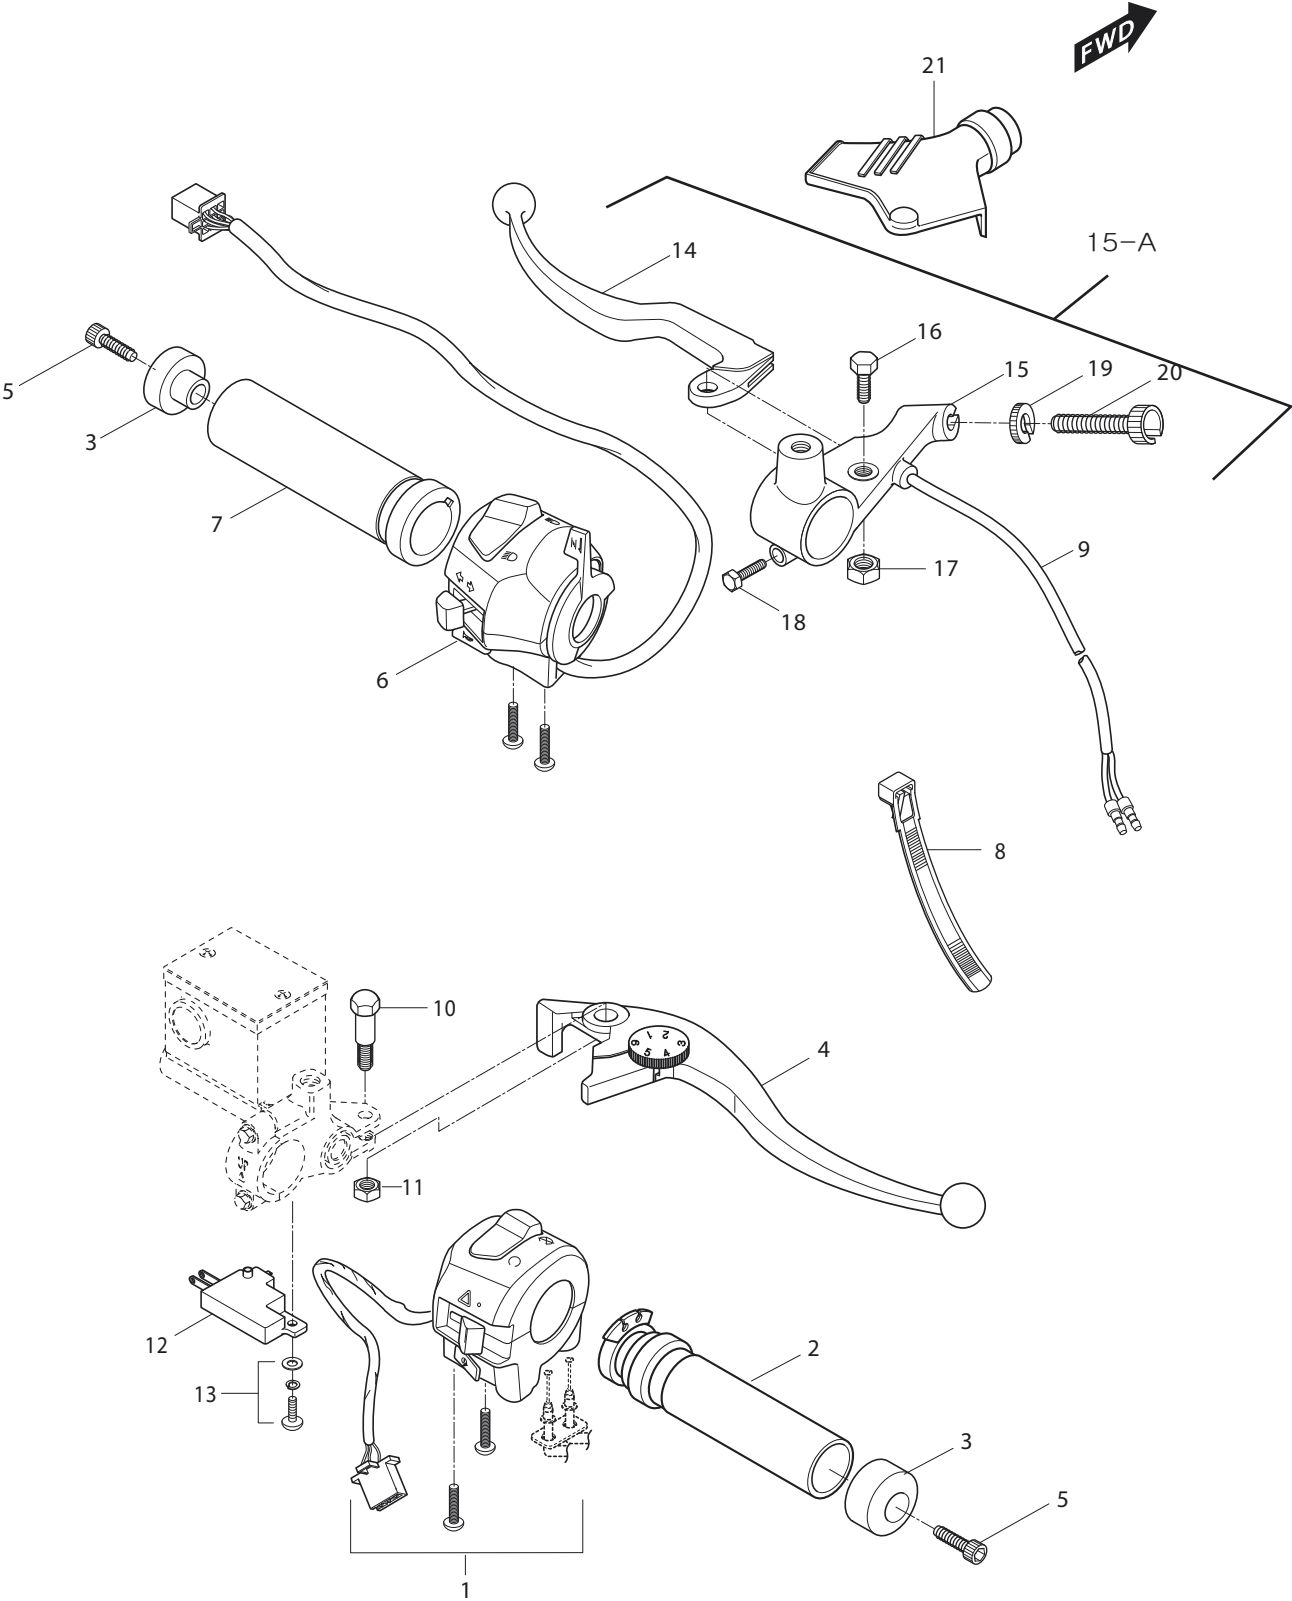

FIG 43

FIG 43. HANDLE SWITCH

REF. NO.	GV650 FI - 2008			GV650 EI - 2009			PART NAME	Q'ty	REMARKS	REC.Q'TY (PCS)
	7EU01/7F01/7G01/7S01	7G01/7S01- BLACK FRAME	GV650SE-7EU/7G01/7S01	8EN01/8EU01/8F01/8G01/8S01	9EU02/9AT02/9BR01	9US01				
1	37200HP9501	37200HP9501	37200HP9501	37200HP9501	37200HP9501	37200HP9501	SWITCH ASSY, handle R	1		7
2	57110HG5102	57110HG5102	57110HG5102	57110HG5102	57110HG5102	57110HG5102	GRIP COMP, throttle	1		5
3	56271HP9500PLA	56271HP9500PLA	56271HP9500PLA	56271HP9500PLA	56271HP9500PLA	56271HP9500PLA	BALANCER, handlebar	2		7
4	57300HP9500	57300HP9500	57300HP9500	57300HP9500	57300HP9500	57300HP9500	LEVER ASSY, brake	1		5
5	07110-08208	07110-08208	07110-08208	07110-08208	07110-08208	07110-08208	BOLT, handle balancer	2		7
6	37400HR9800	37400HR9800	37400HR9800	37400HR9800	37400HR9800	37400HR9800	SWITCH ASSY, handle L	1		5
7	57210HG5100	57210HG5100	57210HG5100	57210HG5100	57210HG5100	57210HG5100	GRIP, L	1		7
8	09407-14403	09407-14403	09407-14403	09407-14403	09407-14403	09407-14403	CLAMP, handle switch harness	2		
9	57460-17C00	57460-17C00	57460-17C00	57460-17C00	57460-17C00	57460-17C00	SWITCH ASSY, clutch	1		7
10	57431H93B00	57431H93B00	57431H93B00	57431H93B00	57431H93B00	57431H93B00	BOLT, brake lever pivot	1		10
11	08319-21068	08319-21068	08319-21068	08319-21068	08319-21068	08319-21068	NUT, brake lever pivot	1		10
12	57460-17C00	57460-17C00	57460-17C00	57460-17C00	57460-17C00	57460-17C00	SWITCH ASSY, stop	1		10
13	02112-05105	02112-05105	02112-05105	02112-05105	02112-05105	02112-05105	SCREW, stop switch	1		10
14	57620HN9101	57620HN9101	57620HN9101	57620HN9101	57620HN9101	57620HN9101	LEVER COMP, clutch	1		10
15-A	57500HP9501	57500HP9501	57500HP9501	57500HP9501	57500HP9501	57500HP9501	LEVER ASSY,clutch	1		10
15	57511HP9501	57511HP9501	57511HP9501	57511HP9501	57511HP9501	57511HP9501	HOLDER, clutch lever	1		5
16	57531N9100	57531N9100	57531N9100	57531N9100	57531N9100	57531N9100	BOLT, clutch lever pivot	1		5
17	08319-21068	08319-21068	08319-21068	08319-21068	08319-21068	08319-21068	NUT, clutch lever pivot	1		5
18	57451H93B00	57451H93B00	57451H93B00	57451H93B00	57451H93B00	57451H93B00	BOLT, clutch lever holder	1		5
19	57442H93B00	57442H93B00	57442H93B00	57442H93B00	57442H93B00	57442H93B00	LOCK NUT	1		5
20	57441H93B00	57441H93B00	57441H93B00	57441H93B00	57441H93B00	57441H93B00	ADJUSTER, wire	1		5
21	57661HN9100	57661HN9100	57661HN9100	57661HN9100	57661HN9100	57661HN9100	COVER, clutch lever	1		5