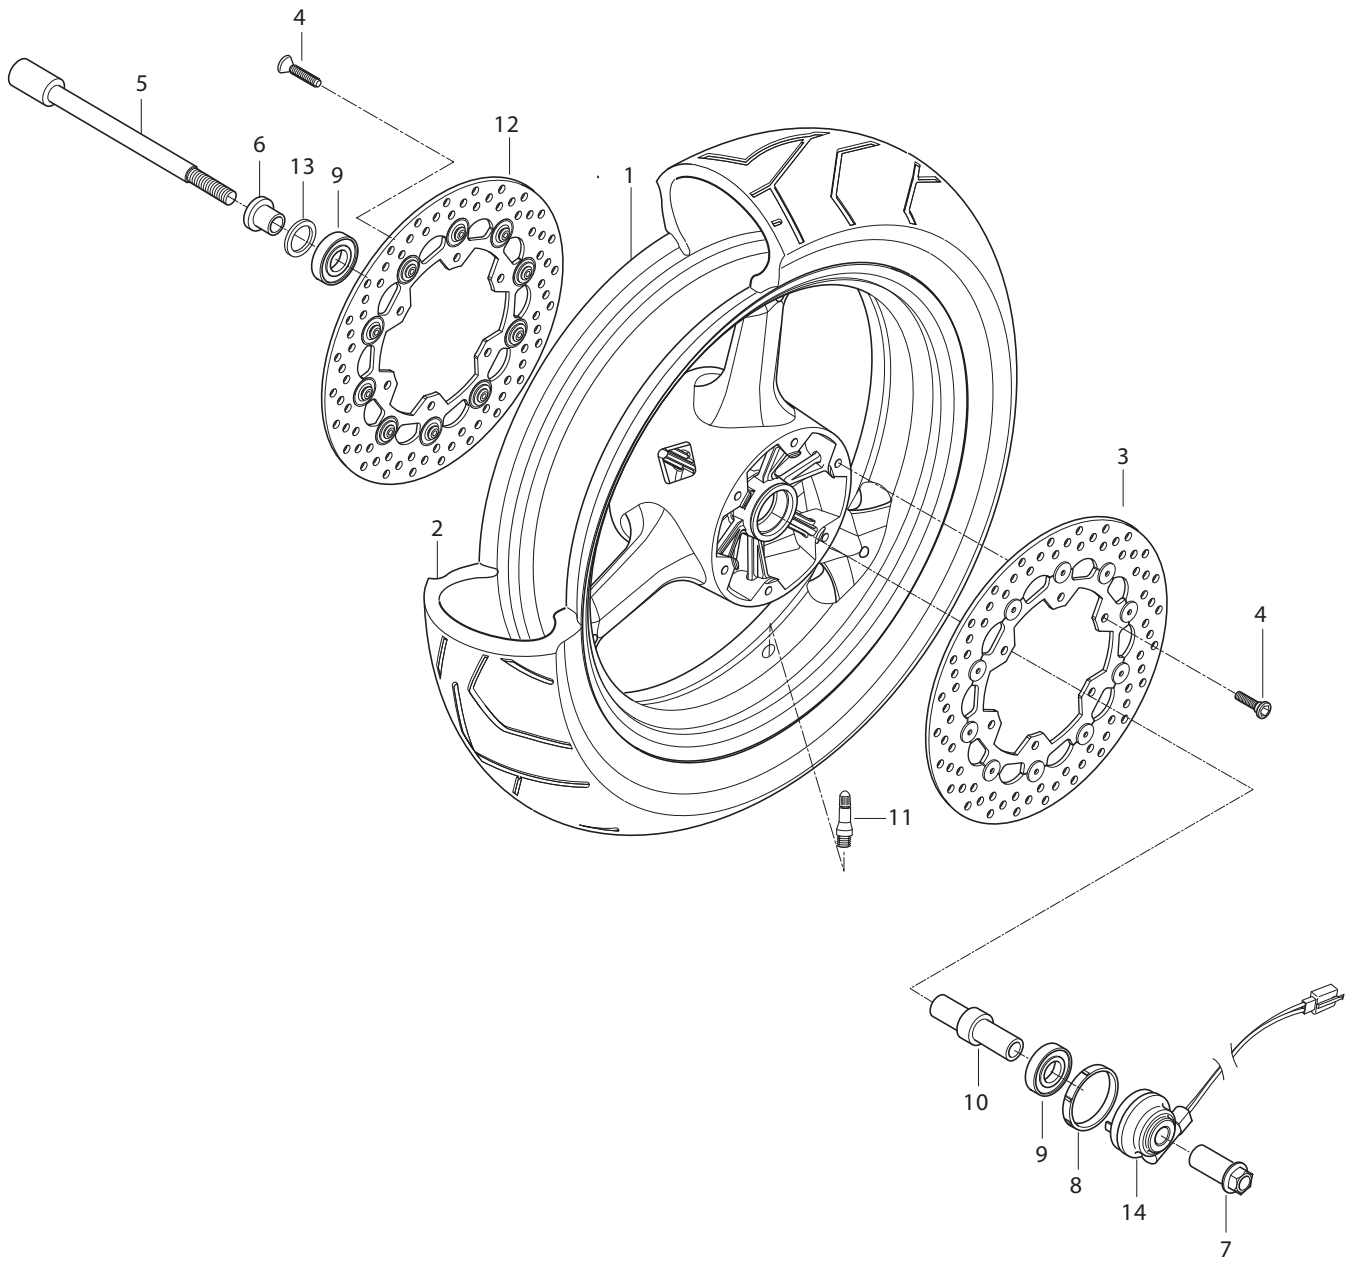

FIG 41

FIG 41. FRONT WHEEL

REF. NO.	GV650 FI - 2008			GV650 EI - 2009			PART NAME	Q'ty	REMARKS	REC.Q'TY (PCS)
	7EU01/7F01/7G01/7S01	7G01/7S01- BLACK FRAME	GV650SE-7EU/7G01/7S01	8EN01/8EU01/8F01/8G01/8S01	9EU02/9AT02/9BR01	9US01				
1	54140SP9500HPA	54140SP9510HPA		54140SP9510HPA	54140SP9510HPA	54140SP9510HPA	WHEEL + TIRE REAR ASS'Y.	1		3
1-1	54141HP9500	54141HP9500120	54141HP9500325	54141HP9500120	54141HP9500120	54141HP9500120	WHEEL, front (J18×MT3.51)	1		
2	55100HP9500	55100HP9500	55100HP9500	55100HP9500	55100HP9500	55100HP9500	TIRE SET, front	1		7
3	59220HP9502	59220HP9502	59220HP9502	59220HP9502	59220HP9502	59220HP9502	DISC COMP, front brakel L	1		3
4	59421-03A01	59421-03A01	59421-03A01	59421-03A01	59421-03A01	59421-03A01	BOLT, front brake discl	12		
5	54711HG5101	54711HG5101	54711HG5101	54711HG5101	54711HG5101	54711HG5101	AXLE, front	1		2
6	54750HP9501	54750HP9501	54750HP9501	54750HP9501	54750HP9501	54750HP9501	SPACER COMP, front axle R	1		2
7	59421-03A01	59421-03A01	59421-03A01	59421-03A01	59421-03A01	59421-03A01	NUT, front axle	1		
8	54690HM8101	54690HM8101	54690HM8101	54690HM8101	54690HM8101	54690HM8101	COVER, front wheel	1		
9	08124-63027	08124-63027	08124-63027	08124-63027	08124-63027	08124-63027	BEARING, front hub	2		3
10	54731HP9500	54731HP9500	54731HP9500	54731HP9500	54731HP9500	54731HP9500	SPACER COMP, front hub	1		
11	55220-29C20	55220-29C20	55220-29C20	55220-29C20	55220-29C20	55220-29C20	VALVE ASS'Y, wheel rim	1		
12	59210HP9502	59210HP9502	59210HP9502	59210HP9502	59210HP9502	59210HP9502	DISC COMP, front brake R	1		5
13	09283H25002	09283H25002	09283H25002	09283H25002	09283H25002	09283H25002	OIL SEAL, front bearing	1		7
14	34860HP9201	34860HP9201	34860HP9201	34860HP9201	34860HP9201	34860HP9201	SENSOR ASS'Y, speedometer	1		5