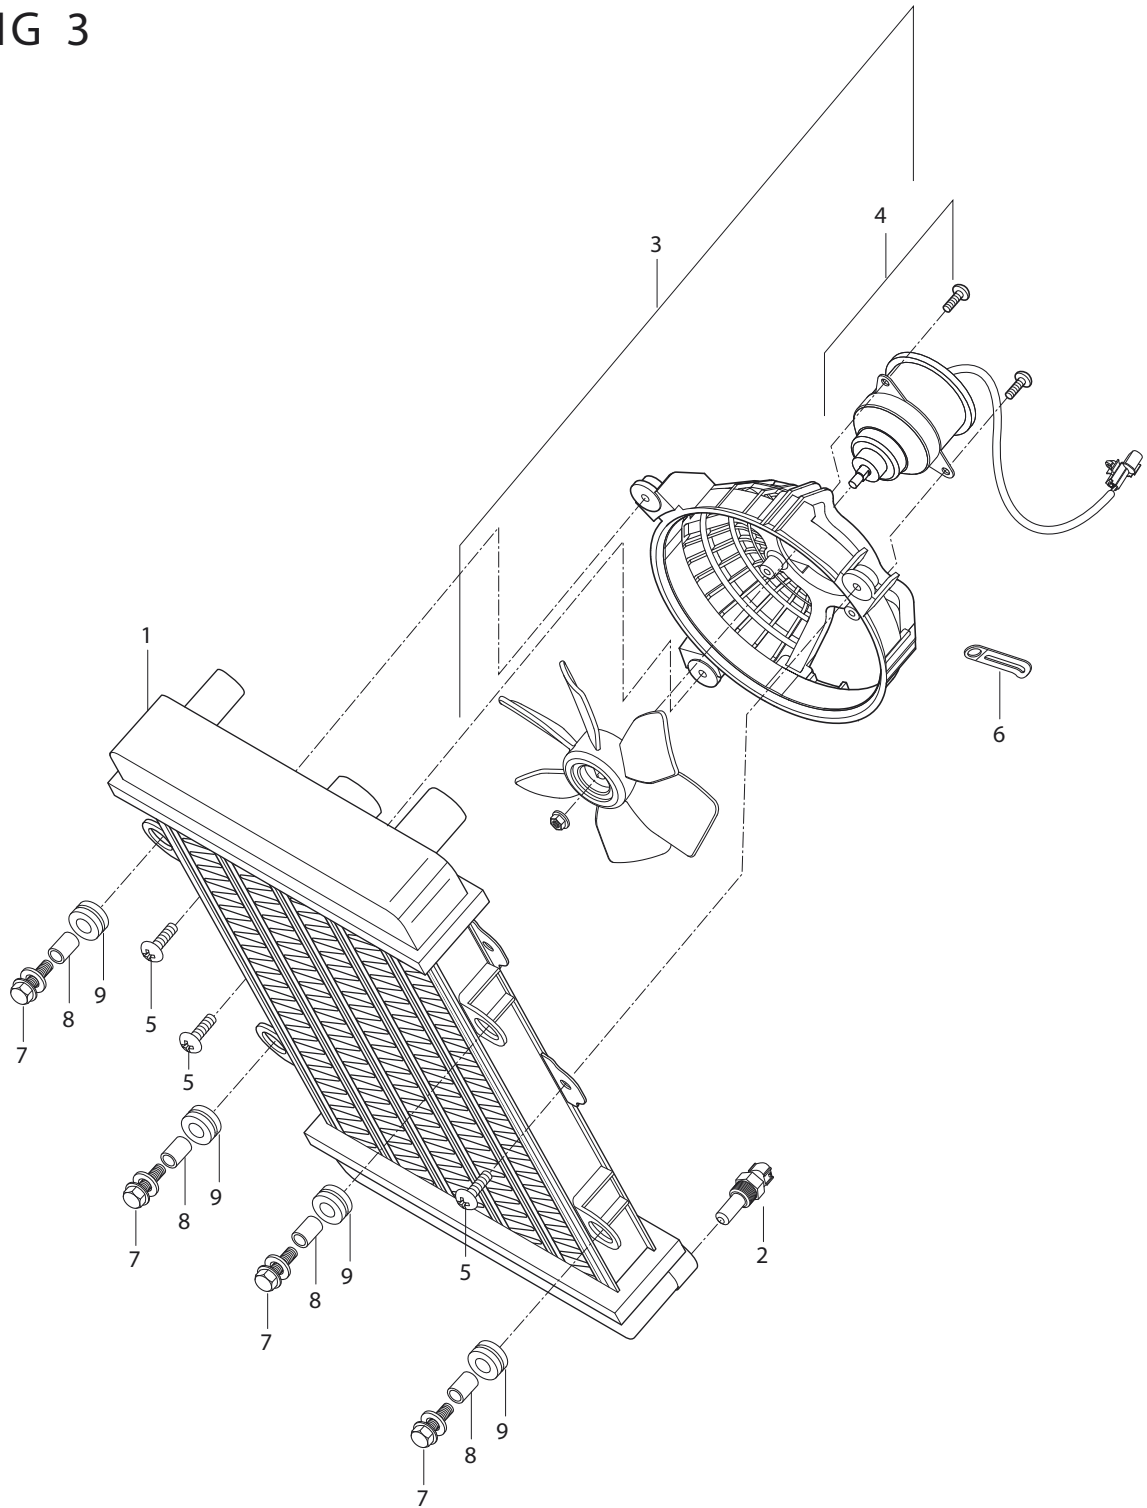

FIG 3

FWD

FIG 3. RADIATOR

REF. NO.	GV650 FI - 2008			GV650 EI - 2009			PART NAME	Q'ty	REMARKS	REC.Q'TY (PCS)
	7EU01/7F01/7G01/7S01	7G01/7S01- BLACK FRAME	GV650SE-7EU/7G01/7S01	8EN01/8EU01/8F01/8G01/8S01	9EU02/9AT02/9BR01	9US01				
1	17710HP9500	17710HP9500	17710HP9500	17710HP9500	17710HP9500	17710HP9500	RADIATOR COMP, water	1		5
2	17860HN9100	17860HN9100	17860HN9100	17860HN9100	17860HN9100	17860HN9100	SWITCH ASS'Y, thermo	1		5
3	17800HN9102	17800HN9102	17800HN9102	17800HN9102	17800HN9102	17800HN9102	FAN ASS'Y, radiator	1		5
4	17810HN9100	17810HN9100	17810HN9100	17810HN9100	17810HN9100	17810HN9100	MOTOR ASS'Y, radiator fan	1		
5	02142-05165	02142-05165	02142-05165	02142-05165	02142-05165	02142-05165	BOLT, radiator fan	3		
6	09404-06401	09404-06401	09404-06401	09404-06401	09404-06401	09404-06401	CLAMP, radiator fan	1		
7	09116-06143	09116-06143	09116-06143	09116-06143	09116-06143	09116-06143	BOLT, radiator	4		20
8	09180-06011	09180-06011	09180-06011	09180-06011	09180-06011	09180-06011	SPACER, radiator	4		20
9	09320H10006	09320H10006	09320H10006	09320H10006	09320H10006	09320H10006	CUSHION, radiator	4		20