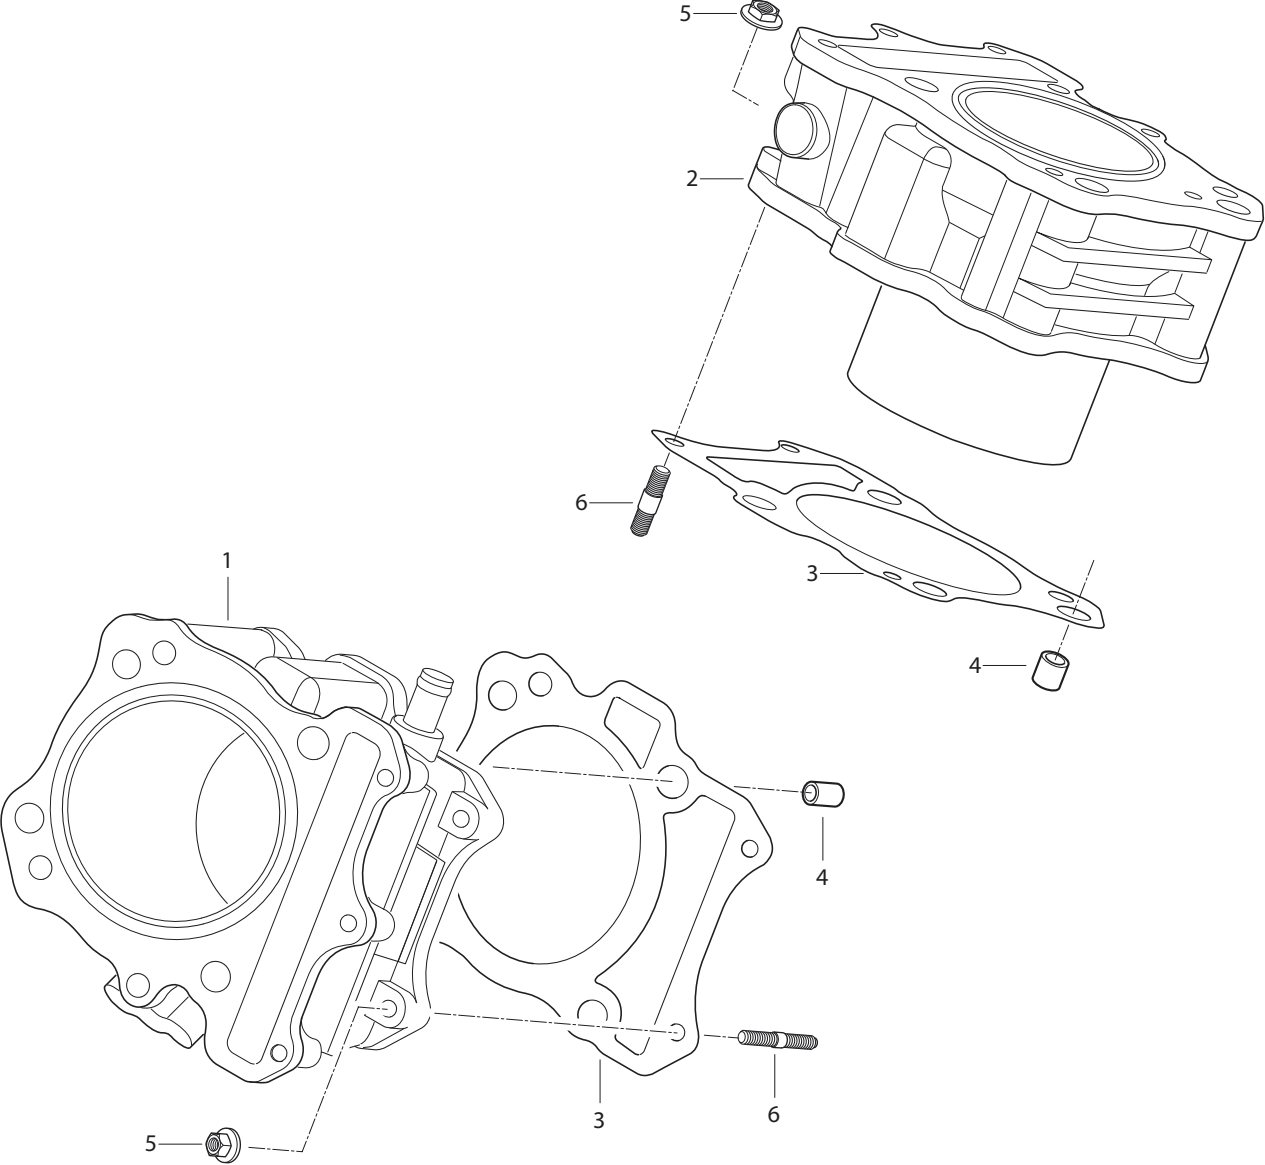

FIG 2

FIG 2. CYLINDER /FRONT, REAR

REF. NO.	GV650 FI - 2008			GV650 EI - 2009			PART NAME	Q'ty	REMARKS	REC.Q'TY (PCS)
	7EU01/7F01/7G01/7S01	7G01/7S01- BLACK FRAME	GV650SE-7EU/7G01/7S01	8EN01/8EU01/8F01/8G01/8S01	9EU02/9AT02/9BR01	9US01				
1	11210HN9100HPA	11210HN9110HPA	11210HN9110HPA	11210HN9110HPA	11210HN9110HPA	11210HN9110HPA	CYLINDER ASS'Y, front	1		10
2	11220HN9100HPA	11220HN9110HPA	11220HN9110HPA	11220HN9110HPA	11220HN9110HPA	11220HN9110HPA	CYLINDER ASS'Y, rear	1		10
3	11241HN9101	11241HN9101	11241HN9101	11241HN9101	11241HN9101	11241HN9101	GASKET, cylinder	2		20
4	04213-13189	04213-13189	04213-13189	04213-13189	04213-13189	04213-13189	PIN, cylinder knock	4		
5	08316-16068	08316-16068	08316-16068	08316-16068	08316-16068	08316-16068	NUT, cylinder (M6)	4		
6	01421-06258	01421-06258	01421-06258	01421-06258	01421-06258	01421-06258	BOLT, cylinder stud (M6)	4		20