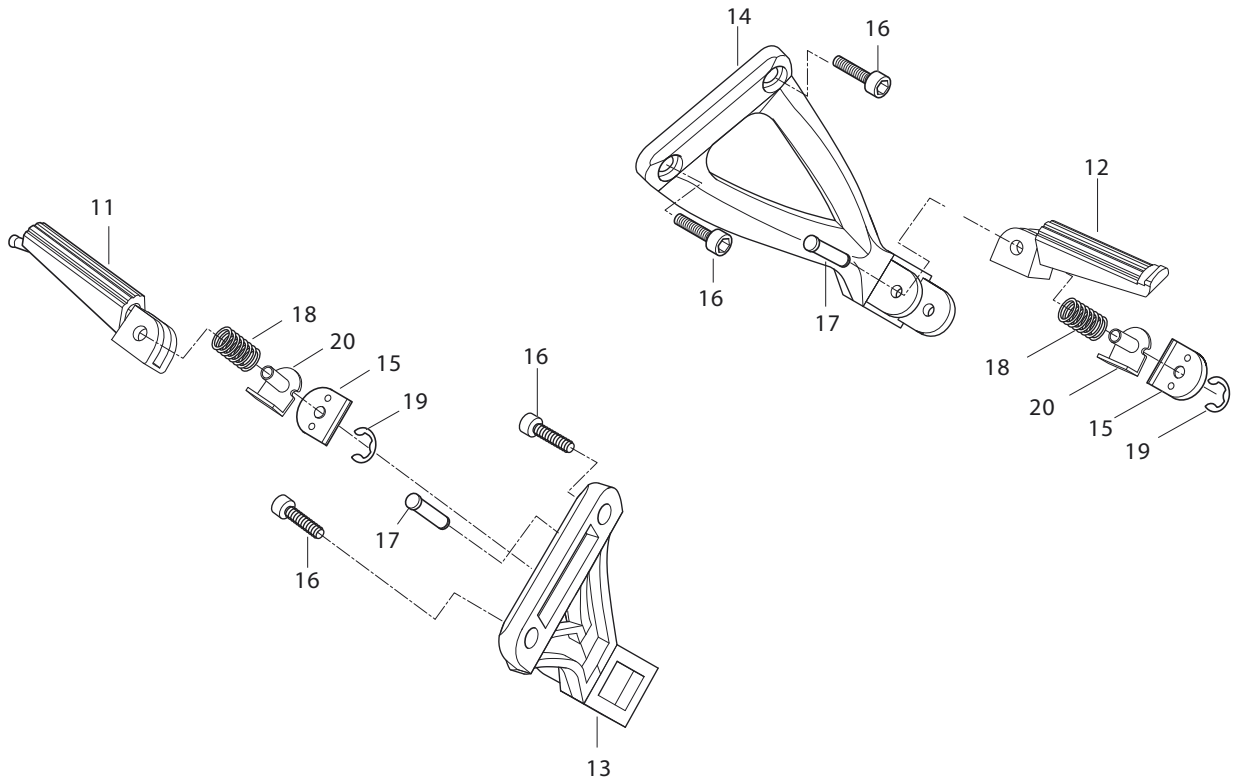

FIG 33

FIG 33. FOOTREST

REF. NO.	GV650 FI - 2008			GV650 EI - 2009			PART NAME	Q'ty	REMARKS	REC.Q'TY (PCS)
	7EU01/7F01/7G01/7S01	7G01/7S01- BLACK FRAME	GV650SE-7EU/7G01/7S01	8EN01/8EU01/8F01/8G01/8S01	9EU02/9AT02/9BR01	9US01				
1	43590HP9501PLA	43590HP9501PLA	43590HP9501PLA	43590HP9501PLA	43590HP9501PLA	43590HP9501PLA	BRKT COMP, ft footrest joint LH	1		7
2	25601HP9550	25601HP9550	25601HP9550	25601HP9550	25601HP9550	25601HP9550	LEVER COMP, gear shift (Lever ASS'Y+ Rod)			
	25600SP9550	25600SP9550	25600SP9550	25600SP9550	25600SP9550	25600SP9550	LEVER ASSY, gear shift	1		
3	43510HP9502PLA	43510HP9502PLA	43510HP9502PLA	43510HP9502PLA	43510HP9502PLA	43510HP9502PLA	BOSS COMP, ft footrest	2		
4	43502HP9500	43502HP9500	43502HP9500	43502HP9500	43502HP9500	43502HP9500	FOOTREST ASS'Y, front RH	1		7
5	43581HP9500	43581HP9500	43581HP9500	43581HP9500	43581HP9500	43581HP9500	BAR, ft footrest LH	1	"NOT SALE"	
6	43550H93B00	43550H93B00	43550H93B00	43550H93B00	43550H93B00	43550H93B00	RUBBER COMP, ft footrest	1	"NOT SALE"	
7	07110-06128	07110-06128	07110-06128	07110-06128	07110-06128	07110-06128	BOLT, front footrest bar	2		
8	09448H16001	09448H16001	09448H16001	09448H16001	09448H16001	09448H16001	SPRING, ft footrest bar	1		3
9	43579HP9500	43579HP9500	43579HP9500	43579HP9500	43579HP9500	43579HP9500	PIN, ft footrest bar	1		
10	08332-11106	08332-11106	08332-11106	08332-11106	08332-11106	08332-11106	E-RING, ft footrest	2		
11	43661HM8101	43661HM8101	43661HM8101	43661HM8101	43661HM8101	43661HM8101	BAR COMP, pillion footrest R	1		7
12	43671HM8101	43671HM8101	43671HM8101	43671HM8101	43671HM8101	43671HM8101	BAR COMP, pillion footrest L	1		7
13	43620HP950003P	43620HP9500120	43620HP9500325	43620HP9500120	43620HP9500120	43620HP9500120	FOOTREST BAR, pillion R	1		5
14	43720HP950003P	43720HP9500120	43720HP9500325	43720HP9500120	43720HP9500120	43720HP9500120	FOOTREST BAR, pillion L	1		5
15	43641HM8101	43641HM8101	43641HM8101	43641HM8101	43641HM8101	43641HM8101	PLATE, pillion stopper NO.2	2		
16	07120-08258	07120-08258	07120-08258	07120-08258	07120-08258	07120-08258	BOLT, pillion footrest	4		
17	43579HM8101	43579HM8101	43579HM8101	43579HM8101	43579HM8101	43579HM8101	PIN, pillion footrest RH	2		
18	09448H14007	09448H14007	09448H14007	09448H14007	09448H14007	09448H14007	SPRING, pillion footrest RH	2		
19	08332-11048	08332-11048	08332-11048	08332-11048	08332-11048	08332-11048	E-RING, pillion footrest RH	2		
20	43631HM8101	43631HM8101	43631HM8101	43631HM8101	43631HM8101	43631HM8101	PLATE, pillion stopper NO.1	2		
21	43572HP9500PLA	43572HP9500PLA	43572HP9500PLA	43572HP9500PLA	43572HP9500PLA	43572HP9500PLA	CAP, front footrest boss	2		
22	07110-10258	07110-10258	07110-10258	07110-10258	07110-10258	07110-10258	BOLT, front footrest boss cap	2