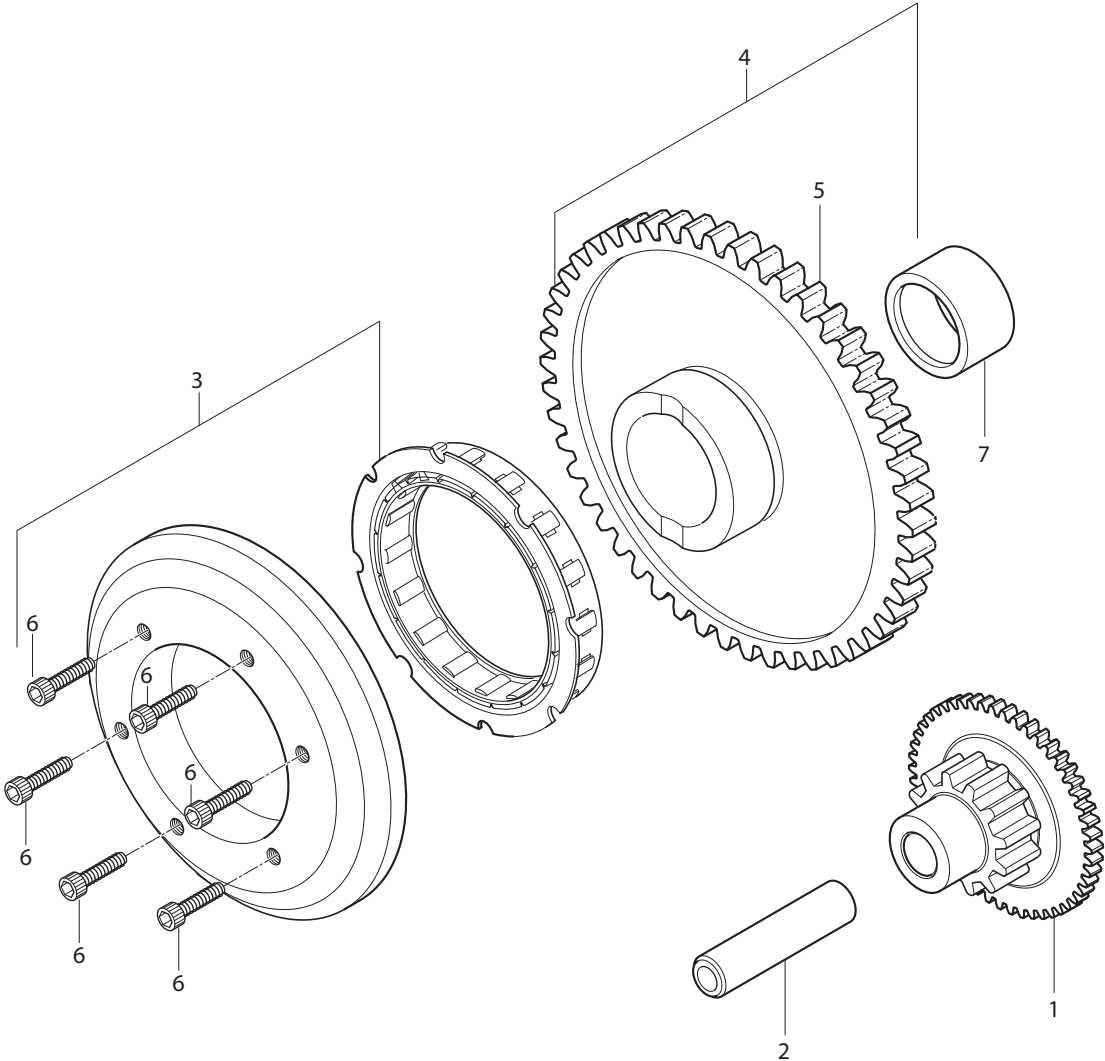

FIG 6. CRANK SHAFT

REF. NO.	GV650 FI - 2008			GV650 EI - 2009			PART NAME	Q'ty	REMARKS	REC.Q'TY (PCS)
	7EU01/7F01/7G01/7S01	7G01/7S01- BLACK FRAME	GV650SE-7EU/7G01/7S01	8EN01/8EU01/8F01/8G01/8S01	9EU02/9AT02/9BR01	9US01				
1	12200HN9100HPA	12200HN9100HPA	12200HN9100HPA	12200HN9100HPA	12200HN9100HPA	12200HN9100HPA	CRANK SHAFT ASS'Y			5
1-1	12161HN9101	12161HN9101	12161HN9101	12161HN9101	12161HN9101	12161HN9101	ROD, connecting			
1-2	09263H37001	09263H37001	09263H37001	09263H37001	09263H37001	09263H37001	BEARING, crank pin			
1-3	12211HN9100HPA	12211HN9100HPA	12211HN9100HPA	12211HN9100HPA	12211HN9100HPA	12211HN9100HPA	PIN COMP, crank			
1-4	12221HN9102CSA	12221HN9102CSA	12221HN9102CSA	12221HN9102CSA	12221HN9102CSA	12221HN9102CSA	CRANK SHAFT, R			
1-5	12261HN9102CSA	12261HN9102CSA	12261HN9102CSA	12261HN9102CSA	12261HN9102CSA	12261HN9102CSA	CRANK SHAFT, L			5
2	09262H35001	09262H35001	09262H35001	09262H35001	09262H35001	09262H35001	BEARING, crank shaft			5
3	02112-06126	02112-06126	02112-06126	02112-06126	02112-06126	02112-06126	SCREW, crank shaft oil seal retainer			5
4	21111HN9100	21111HN9100	21111HN9100	21111HN9100	21111HN9100	21111HN9100	GEAR, primary drive			
5	21112HN9100	21112HN9100	21112HN9100	21112HN9100	21112HN9100	21112HN9100	GEAR, primary drive NO.2			
6	12281HN9100	12281HN9100	12281HN9100	12281HN9100	12281HN9100	12281HN9100	RETAINER, crank shaft oil seal			5
7	21114-35C00	21114-35C00	21114-35C00	21114-35C00	21114-35C00	21114-35C00	SPRING,primary drive gear			
8	08211-22422	08211-22422	08211-22422	08211-22422	08211-22422	08211-22422	WASHER, primary drive gear thrust			
9	09140H18001	09140H18001	09140H18001	09140H18001	09140H18001	09140H18001	NUT,primary drive gear			5
10	09282-12001	09282-12001	09282-12001	09282-12001	09282-12001	09282-12001	SEAL, crank shaft oil rh			7
11	12111HN9101	12111HN9101	12111HN9101	12111HN9101	12111HN9101	12111HN9101	PISTON,rear			2
12	12151HN9101	12151HN9101	12151HN9101	12151HN9101	12151HN9101	12151HN9101	PIN, piston			
13	09381H20001	09381H20001	09381H20001	09381H20001	09381H20001	09381H20001	CIRCLIP, piston pin			
14	12140HN9100	12140HN9100	12140HN9100	12140HN9100	12140HN9100	12140HN9100	RINGSET, piston			10
14-1	12141HN9100	12141HN9100	12141HN9100	12141HN9100	12141HN9100	12141HN9100	RING, piston 1st			10
14-2	12142HN9100	12142HN9100	12142HN9100	12142HN9100	12142HN9100	12142HN9100	RING, piston 2nd			10
14-3	12144HN9100	12144HN9100	12144HN9100	12144HN9100	12144HN9100	12144HN9100	RING, piston oil			10
15	12291HN9100	12291HN9100	12291HN9100	12291HN9100	12291HN9100	12291HN9100	JET, crank shaft RH			
16	17511HN9104	17511HN9104	17511HN9104	17511HN9104	17511HN9104	17511HN9104	GEAR, water pump deive			
17	09146H18001	09146H18001	09146H18001	09146H18001	09146H18001	09146H18001	WASHER, water pump deive gear lock			
18	09180H24000	09180H24000	09180H24000	09180H24000	09180H24000	09180H24000	SPACER, primary drive gear spring			

FIG.7

FWD