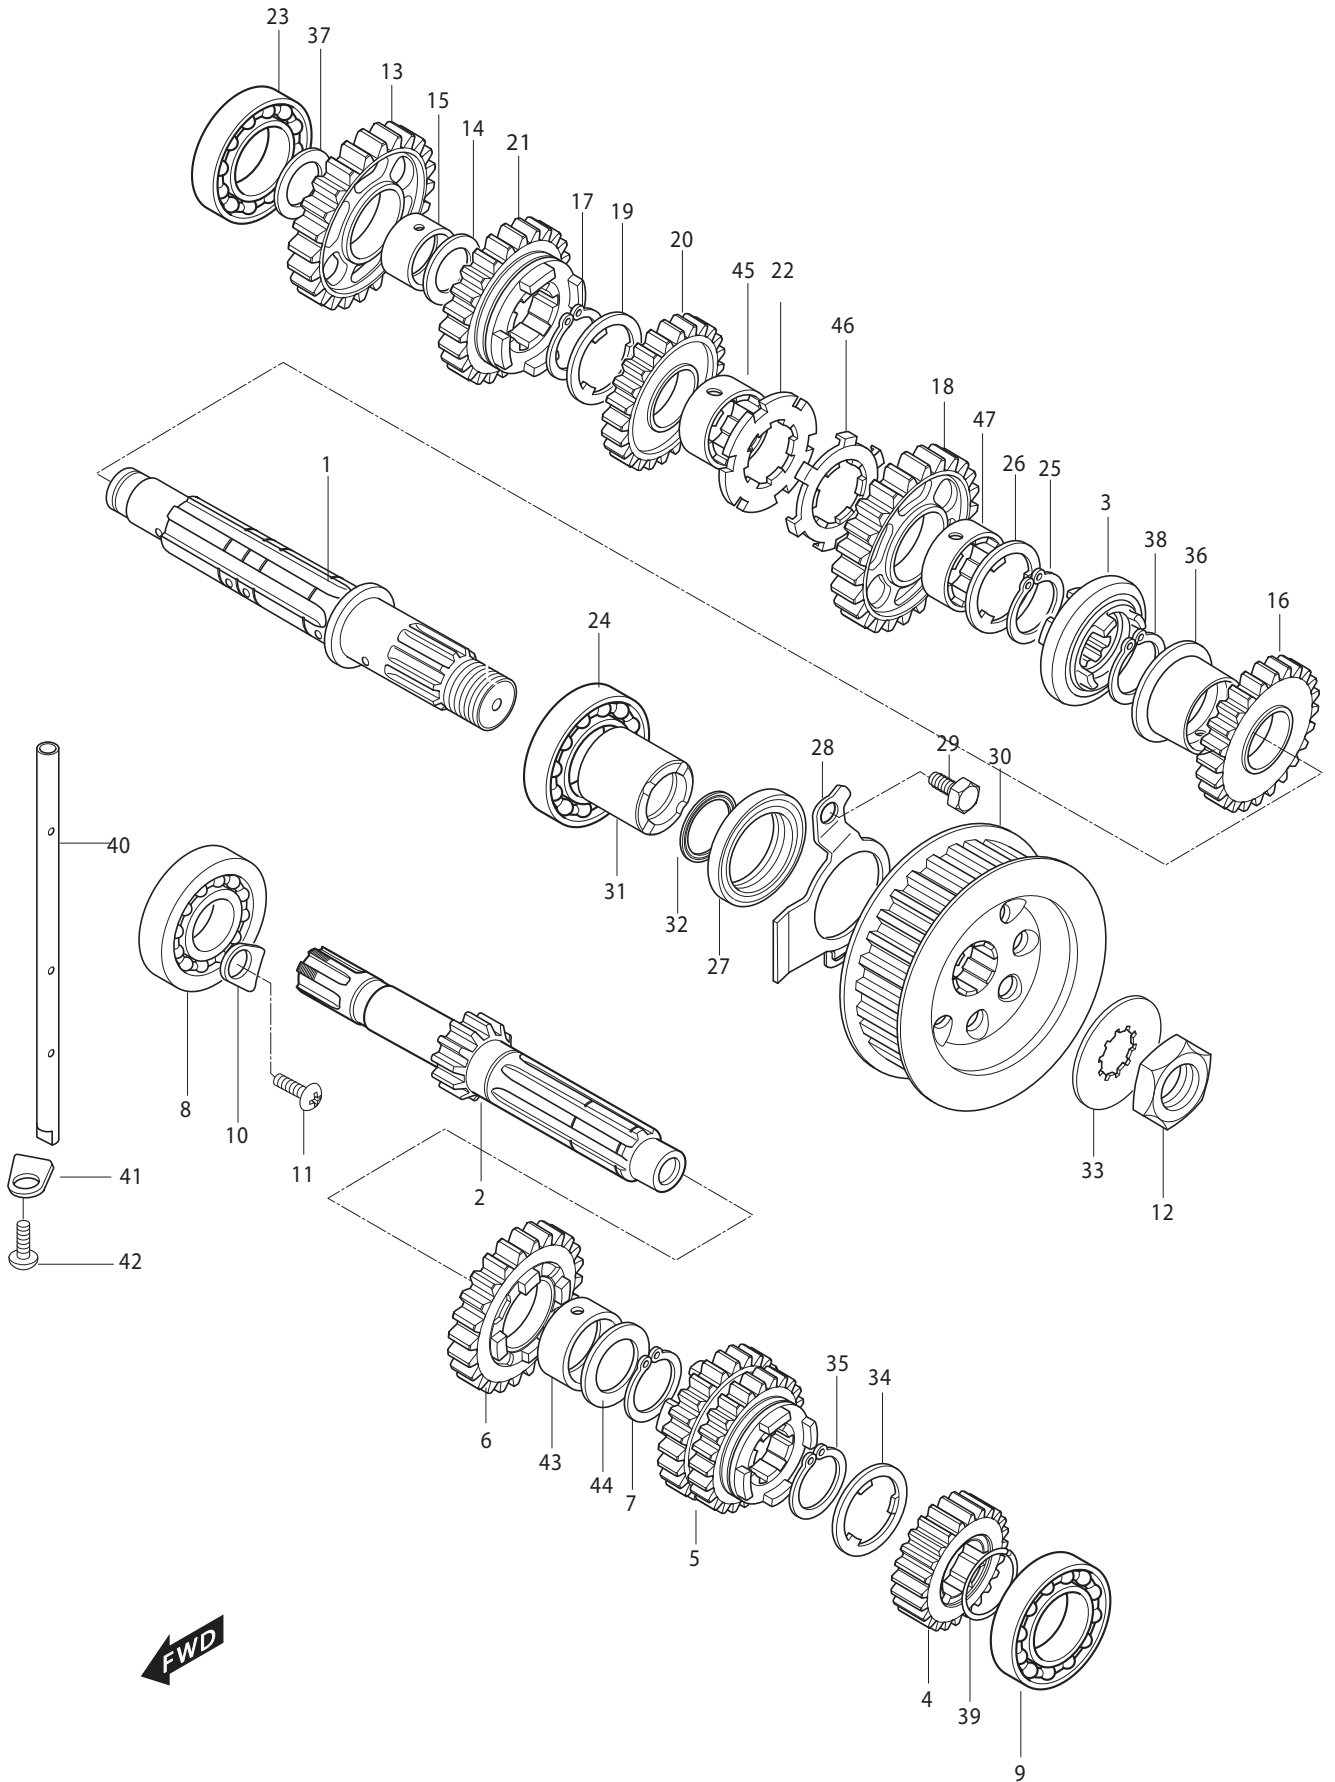

FIG.19

FIG 19. TRANSMISSION