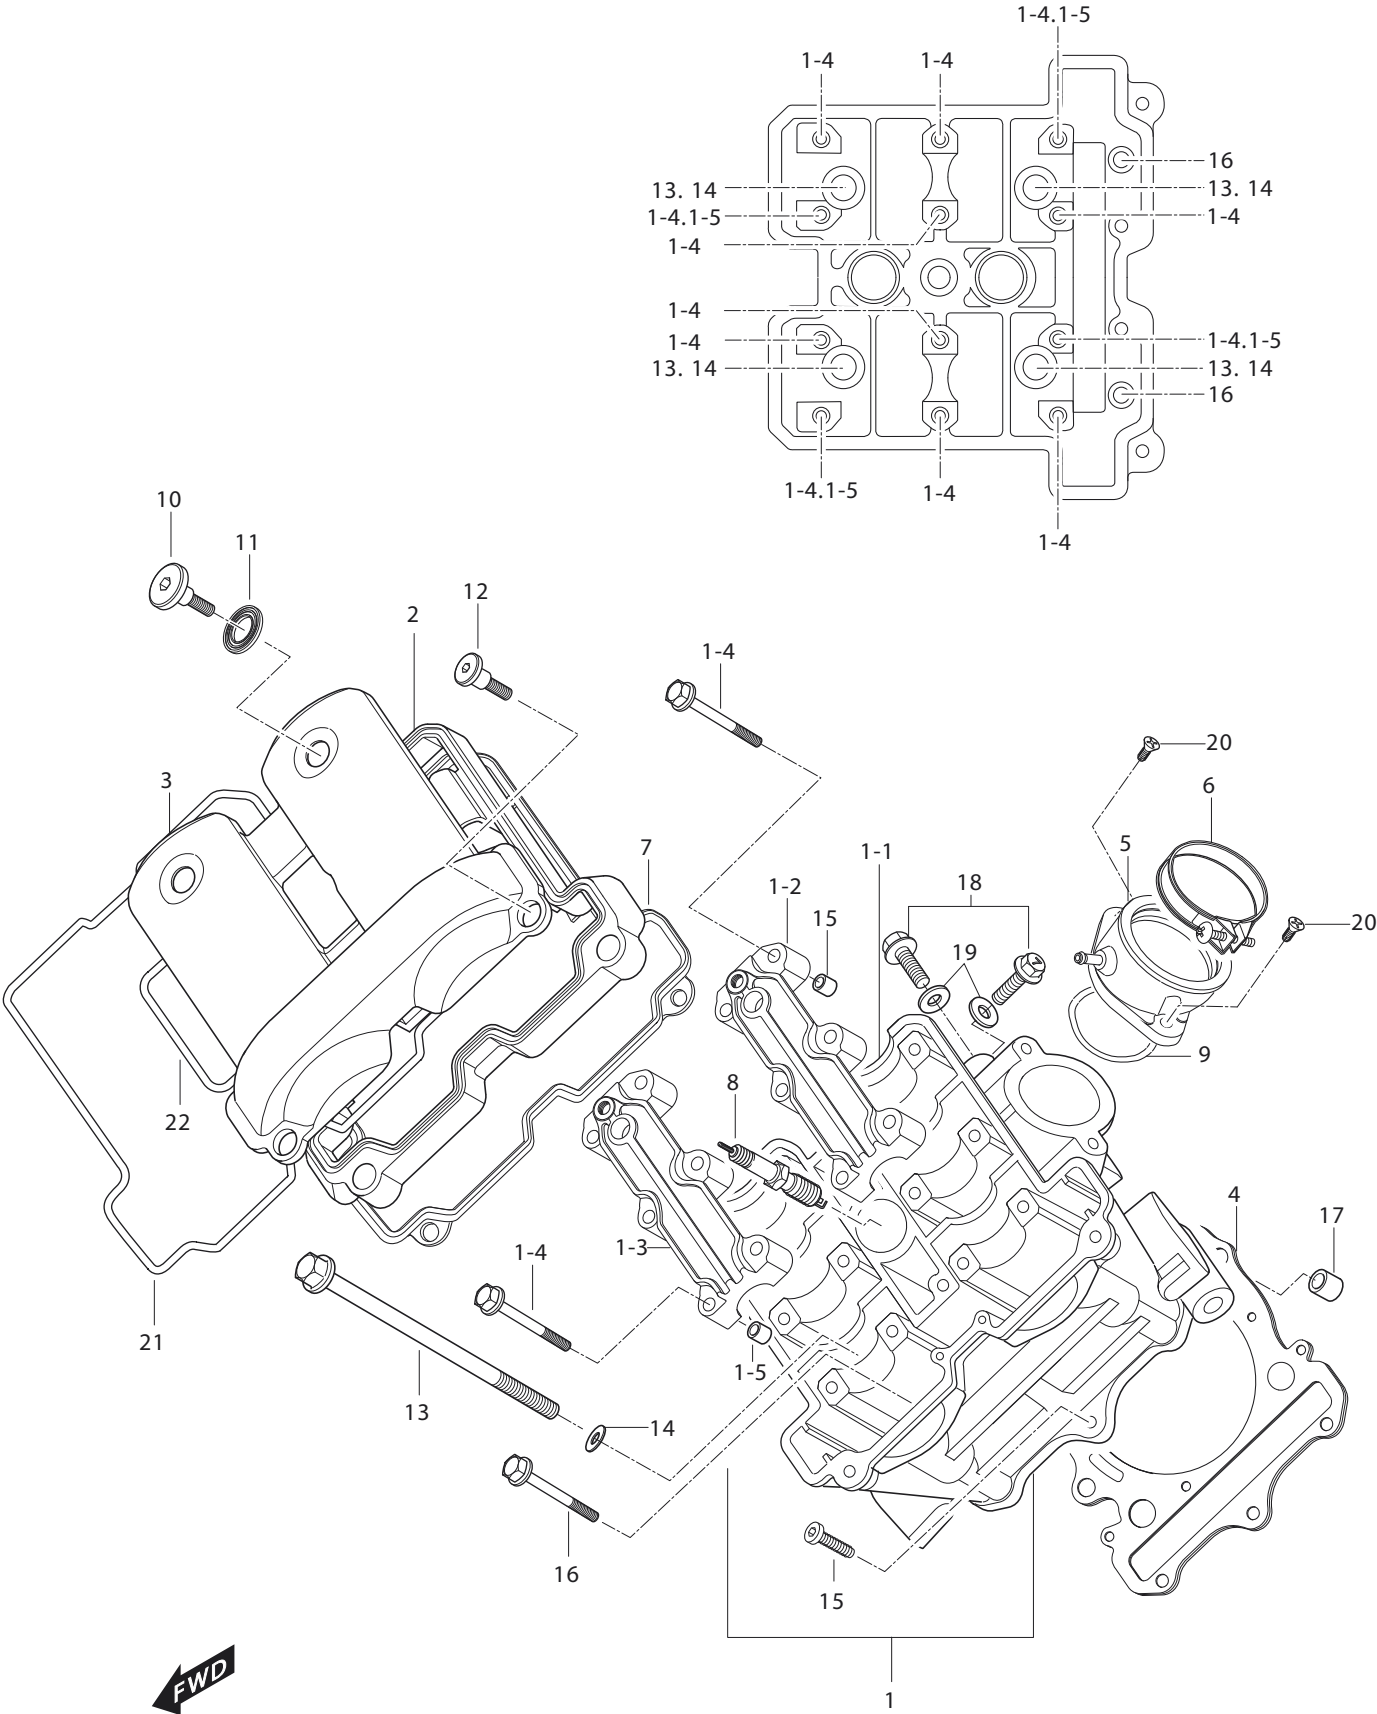

# HYOSUNG

FIG 1-1

**FIG 1-1. CYLINDER HEAD/(FRONT)**

REF. NO.	GV650 FI - 2008			GV650 EI - 2009			PART NAME	Q'ty	REMARKS	REC.Q'TY (PCS)
	7EU01/7F01/7G01/7S01	7G01/7S01- BLACK FRAME	GV650SE-7EU/7G01/7S01	8EN01/8EU01/8F01/8G01/8S01	9EU02/9AT02/9BR01	9US01				
1	11110SN9102HPA	11110SN9110HPA	11110SN9110HPA	11110SN9110HPA	11110SN9110HPA	11110SN9110HPA	HEAD ASS'Y, cylinder front(Head+Plug)	1		5
1-2	11131HN9100	11131HN9100	11131HN9100	11131HN9100	11131HN9100	11131HN9100	HOUSING, camshaft intake	1	NOT SALE	
1-3	11132HN9100	11132HN9100	11132HN9100	11132HN9100	11132HN9100	11132HN9100	HOUSING, camshaft exhaust	1	NOT SALE	
1-4	09103H06002	09103H06002	09103H06002	09103H06002	09103H06002	09103H06002	BOLT, camshaft housing	12		
1-5	09206-08001	09206-08001	09206-08001	09206-08001	09206-08001	09206-08001	KNOCK PIN, camshaft housing	4		
2	11171HP95020S1	11171HP9502121	11171HP9502121	11171HP9502121	11171HP9502121	11171HP9502121	COVER,cylinder head lower	1		
3	11172HP95020BF	11172HP95020BF	11172HP9502121	11172HP95020BF	11172HP95020BF	11172HP95020BF	COVER,cylinder head upper	1		
4	11141HN9101	11141HN9101	11141HN9101	11141HN9101	11141HN9101	11141HN9101	GASKET, cylinder head	1		
5	13110HP9300	13110HP9300	13110HP9300	13110HP9300	13110HP9300	13110HP9300	PIPE COMP, intake front	1		
6	09402-62208	09402-62208	09402-62208	09402-62208	09402-62208	09402-62208	CLAMP, carburetor	1		
7	11173HN9100	11173HN9100	11173HN9100	11173HN9100	11173HN9100	11173HN9100	GASKET,cylinder head cover	1		20
8	09482-00456	09482-00456	09482-00456	09482-00456	09482-00456	09482-00456	PLUG,spark CR8E	1		
9	13131HN9100	13131HN9100	13131HN9100	13131HN9100	13131HN9100	13131HN9100	O-RING, intake pipe	1		40
10	09106-07009	09106-07009	09106-07009	09106-07009	09106-07009	09106-07009	BOLT, cylinder head cover NO.1	2		40
11	09161H11008	09161H11008	09161H11008	09161H11008	09161H11008	09161H11008	WASHER, cylinder head cover	2		20
12	09106H07018	09106H07018	09106H07018	09106H07018	09106H07018	09106H07018	BOLT, cylinder head rear cover NO.2	2		20
13	09103H10001	09103H10001	09103H10001	09103H10001	09103H10001	09103H10001	BOTL,cylinder head (M10)	4		10
14	09160H10002	09160H10002	09160H10002	09160H10002	09160H10002	09160H10002	WASHER, cylinder head bolt	4		10
15	07120-06408	07120-06408	07120-06408	07120-06408	07120-06408	07120-06408	BOLT, cylinder head NO.1 (M6)	1		10
16	09103H06001	09103H06001	09103H06001	09103H06001	09103H06001	09103H06001	BOLT, cylinder head NO.2 (M6)	2		10
17	04213-13189	04213-13189	04213-13189	04213-13189	04213-13189	04213-13189	PIN, cylinder knock	2		
18	01514-08128	01514-08128	01514-08128	01514-08128	01514-08128	01514-08128	BOLT, oil gallery	2		
19	09168-08008	09168-08008	09168-08008	09168-08008	09168-08008	09168-08008	GASKET, oil gallery bolt	2		20
20	02122-06208	02122-06208	02122-06208	02122-06208	02122-06208	02122-06208	SCREW, intake pipe	2		
21	11181HP9500	11181HP9500	11181HP9500	11181HP9500	11181HP9500	11181HP9500	O-RING, cylinder head lower cover No.1	1		10
22	11182HP9500	11182HP9500	11182HP9500	11182HP9500	11182HP9500	11182HP9500	O-RING, cylinder head lower cover No.2	1		10