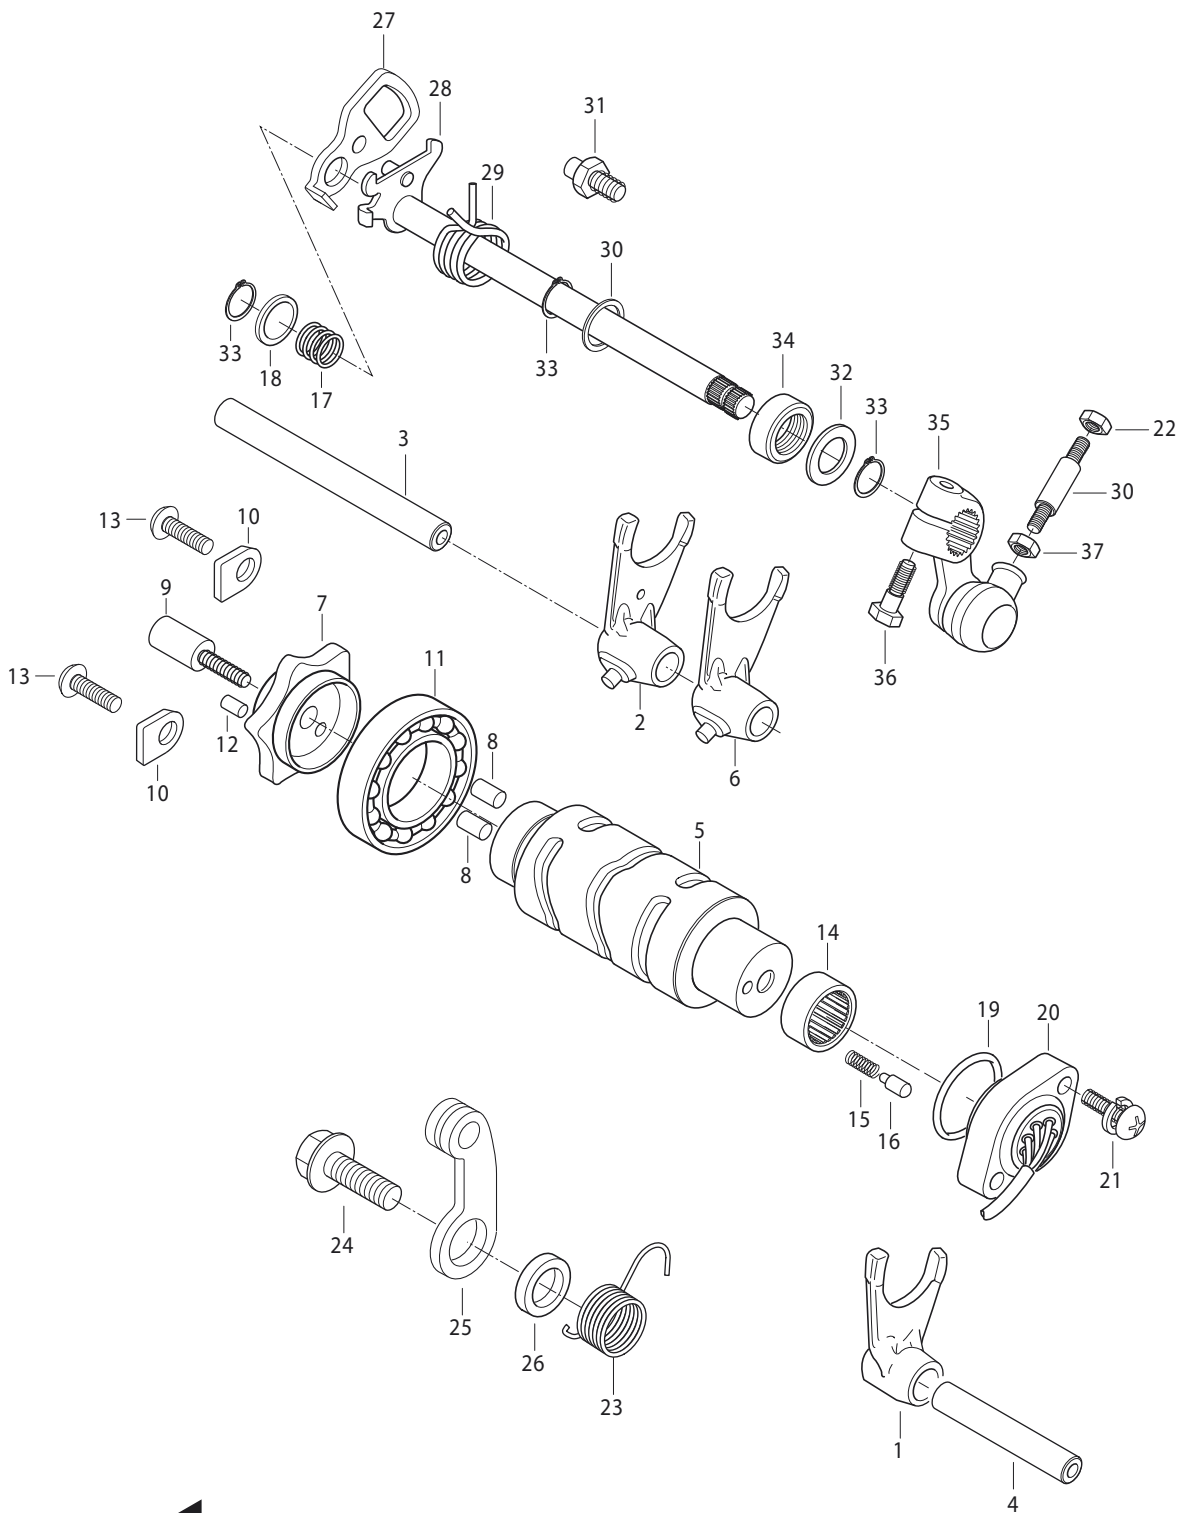

FIG 20

FWD

FIG 20. GEAR SHIFTING