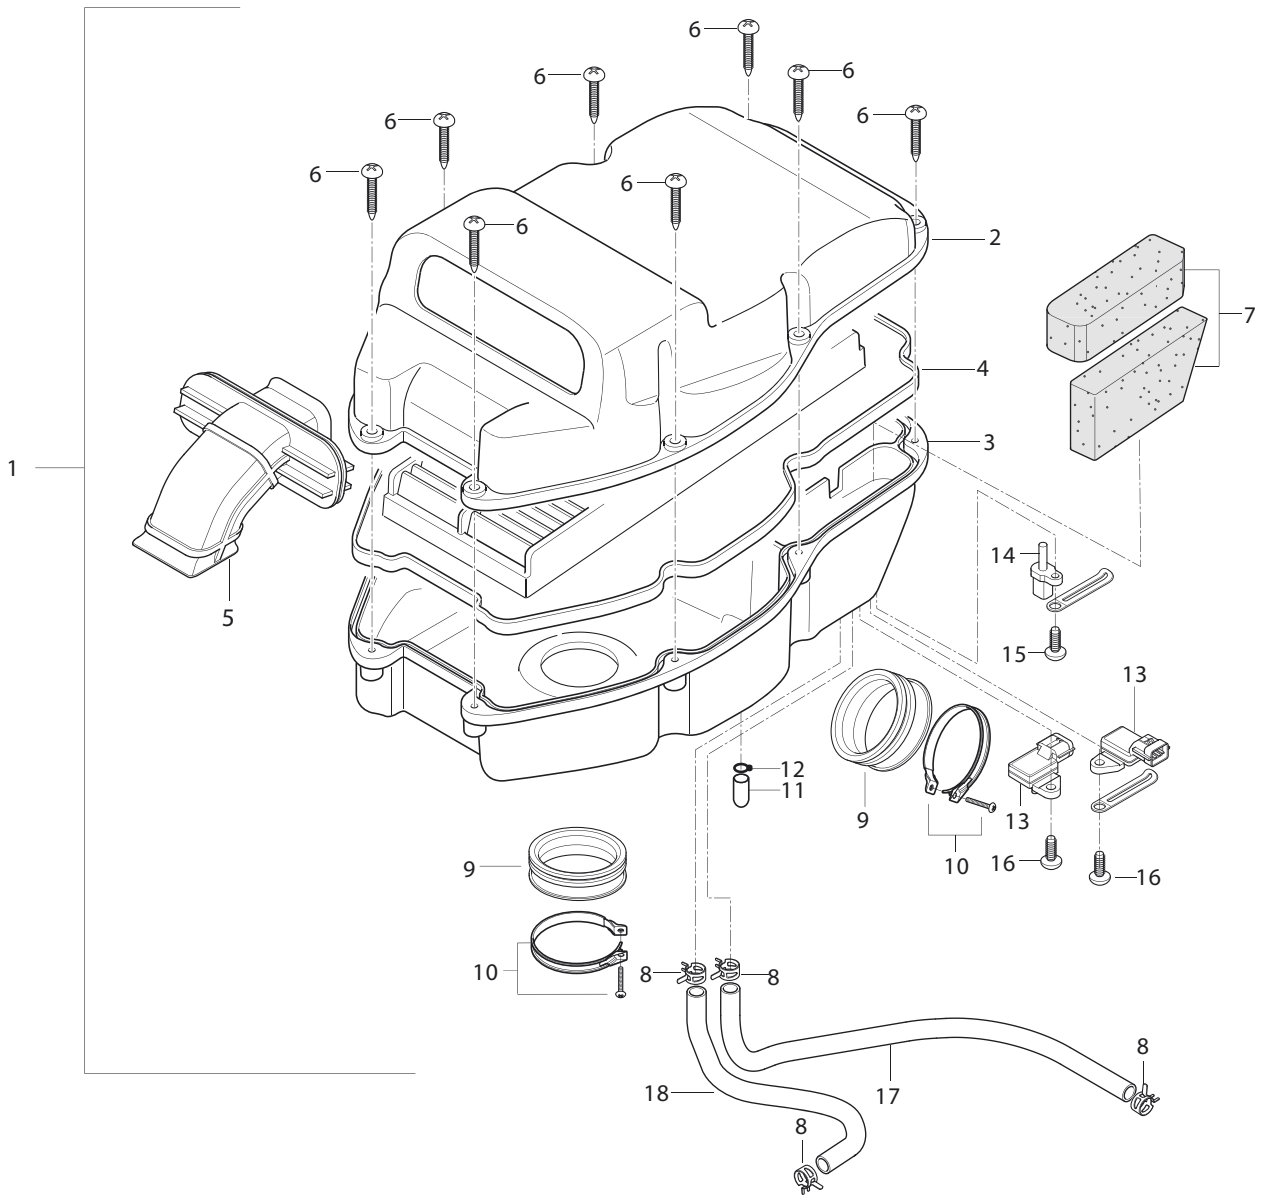

FIG.12

FIG 12. AIR CLEANER&CHAMBER

REF. NO.	GV650 FI - 2008			GV650 EI - 2009			PART NAME	Q'ty	REMARKS	REC.Q'TY (PCS)
	7EU01/7F01/7G01/7S01	7G01/7S01- BLACK FRAME	GV650SE-7EU/7G01/7S01	8EN01/8EU01/8F01/8G01/8S01	9EU02/9AT02/9BR01	9US01				
1	13700HR9800	13700HR9800	13700HR9800	13700H89802	13700H89802	13700H89802	CLEANER ASS'Y, air	1		10
2	13721HR9800	13721HR9800	13721HR9800	13721HR9800	13721HR9800	13721HR9800	CAP, air cleaner	1	NOT SALE	
3	13741HR9801	13741HR9801	13741HR9801	13741HR9801	13741HR9801	13741HR9801	CASE, air cleaner	1	NOT SALE	
4	13780HR9800	13780HR9800	13780HR9800	13780HR9800	13780HR9800	13780HR9800	FILTER COMP, air cleaner	1		50
5	13891HR9800	13891HR9800	13891HR9800	13891HR9800	13891HR9800	13891HR9800	TUBE, outlet inlet	1	NOT SALE	
6	03241-05255	03241-05255	03241-05255	03241-05255	03241-05255	03241-05255	SCREW, air cleaner	8	NOT SALE	
7	16881HR9800	16881HR9800	16881HR9800	16881HR9800	16881HR9800	16881HR9800	FILTER, oil return	1		20
8	09401H16401	09401H16401	09401H16401	09401H16401	09401H16401	09401H16401	CLAMP, breather	4	NOT SALE	
9	13881HP9301	13881HP9301	13881HP9301	13881HP9301	13881HP9301	13881HP9301	TUBE, outlet	2	NOT SALE	
10	09402-54207	09402-54207	09402-54207	09402-56208	09402-56208	09402-56208	CLAMP, outlet tube	2	NOT SALE	
11	13895HF4500	13895HF4500	13895HF4500	13895HF4500	13895HF4500	13895HF4500	PLUG, oil drain	1	NOT SALE	
12	09401-14301	09401-14301	09401-14301	09401-14301	09401-14301	09401-14301	CLIP, oil drain pluge	1		
13	37920HP9300	37920HP9300	37920HP9300	37920H89300	37920H89300	37920H89300	SENSOR, intake air pressure	2		10
14	37930HP9300	37930HP9300	37930HP9300	37930H89300	37930H89300	37930H89300	SENSOR, intake air temperature	1		10
15	03241-05125	03241-05125	03241-05125	03241-05125	03241-05125	03241-05125	SCREW,ntake air temperature	1		
16	03241-05255	03241-05255	03241-05255	03241-05255	03241-05255	03241-05255	SCREW,intake air pressure	2		
17	16831HR9800	16831HR9800	16831HR9800	16831HR9800	16831HR9800	16831HR9800	HOSE, breather ail return No2	1		
18	16821HP9800	16821HP9800	16821HP9800	16821HP9800	16821HP9800	16821HP9800	HOSE, breather ail return No1	1