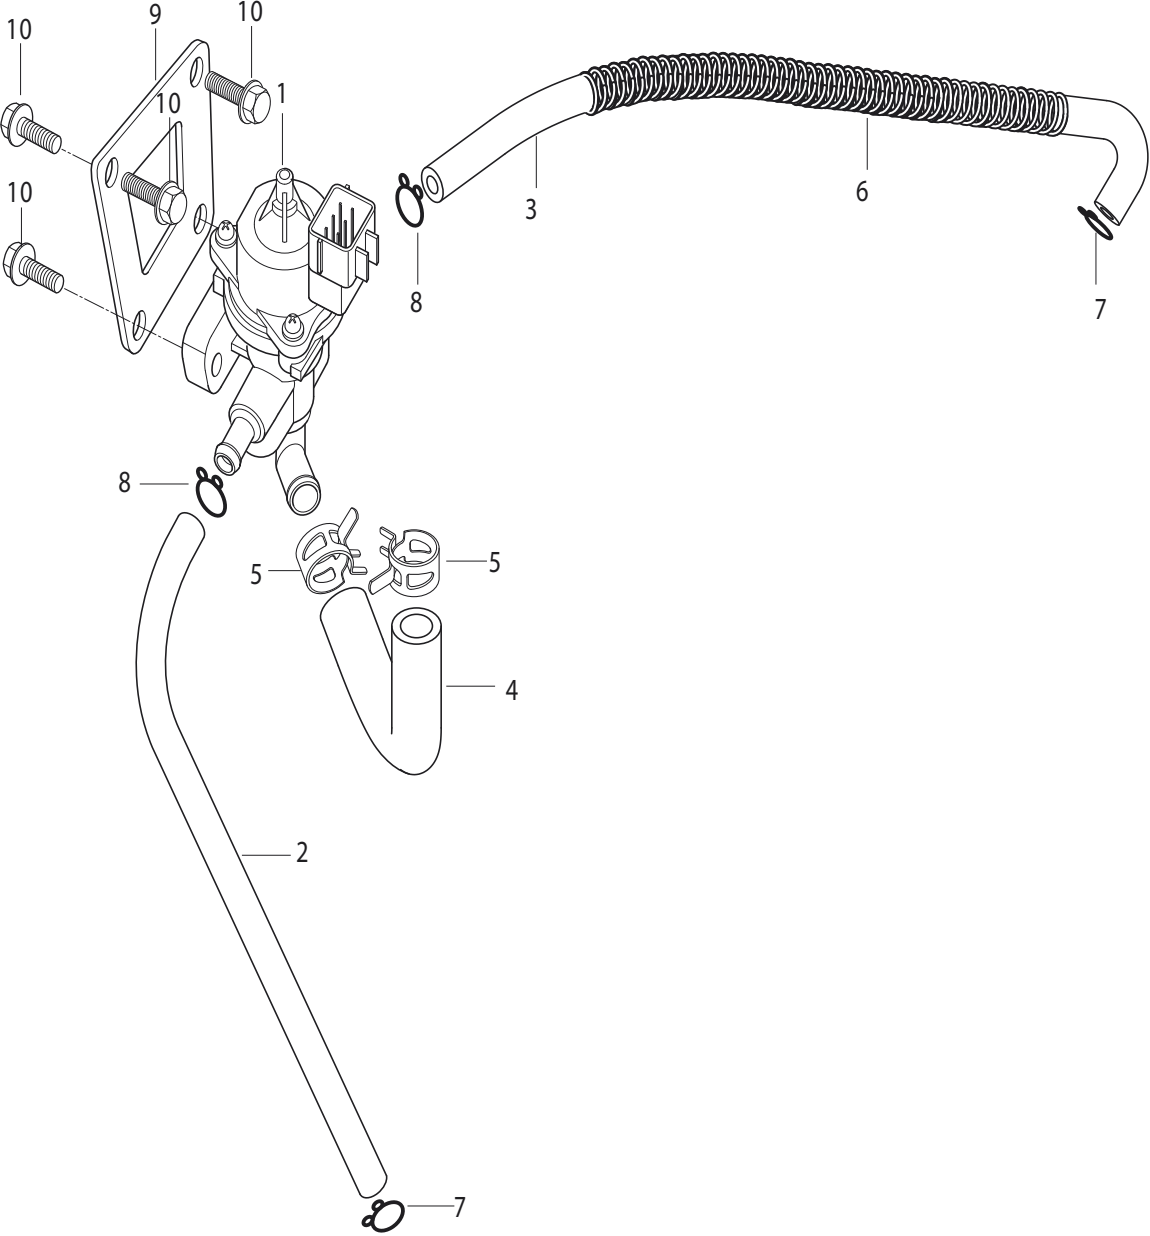

FIG 11

FIG 11.JSC

REF. NO.	GV650 FI - 2008			GV650 EI - 2009			PART NAME	Q'ty	REMARKS	REC.Q'TY (PCS)
	7EU01/7F01/7G01/7S01	7G01/7S01- BLACK FRAME	GV650SE-7EU/7G01/7S01	8EN01/8EU01/8F01/8G01/8S01	9EU02/9AT02/9BR01	9US01				
1	37940HP9300	37940HP9300	37940HP9300	37940HR8410	37940HR8410	37940HR8410	IDLE SPEED CONTROL SENSOR	1		5
2	18731HR9800	18731HR9800	18731HR9800	18731H89800	18731H89800	18731H89800	HOSE, isc No.1	1		5
3	18741HR9800	18741HR9800	18741HR9800	18741H89800	18741H89800	18741H89800	HOSE, isc No.2	1		5
4	18751HR9800	18751HR9800	18751HR9800	18751H89800	18751H89800	18751H89800	HOSE, isc air cleaner	1		2
5	09401H16401	09401H16401	09401H16401	09401H16401	09401H16401	09401H16401	CLAMP, isc air cleaner hose	2		10
6	09440-13019	09440-13019	09440-13019	09440-13019	09440-13019	09440-13019	SPRING, isc No.2 hose	1		
7	09401-10401	09401-10401	09401-10401	09401-10401	09401-10401	09401-10401	CLIP, isc hose	2		
8	09401H11401	09401H11401	09401H11401	09401H11401	09401H11401	09401H11401	CLIP, isc	2		5
9	13791HR9800	13791HR9800	13791HR9800	13790H89800	13790H89800	13790H89800	BRACKET, isc	1		
10	09128-06035	09128-06035	09128-06035	09128-06035	09128-06035	09128-06035	BOLT, isc bracket	4