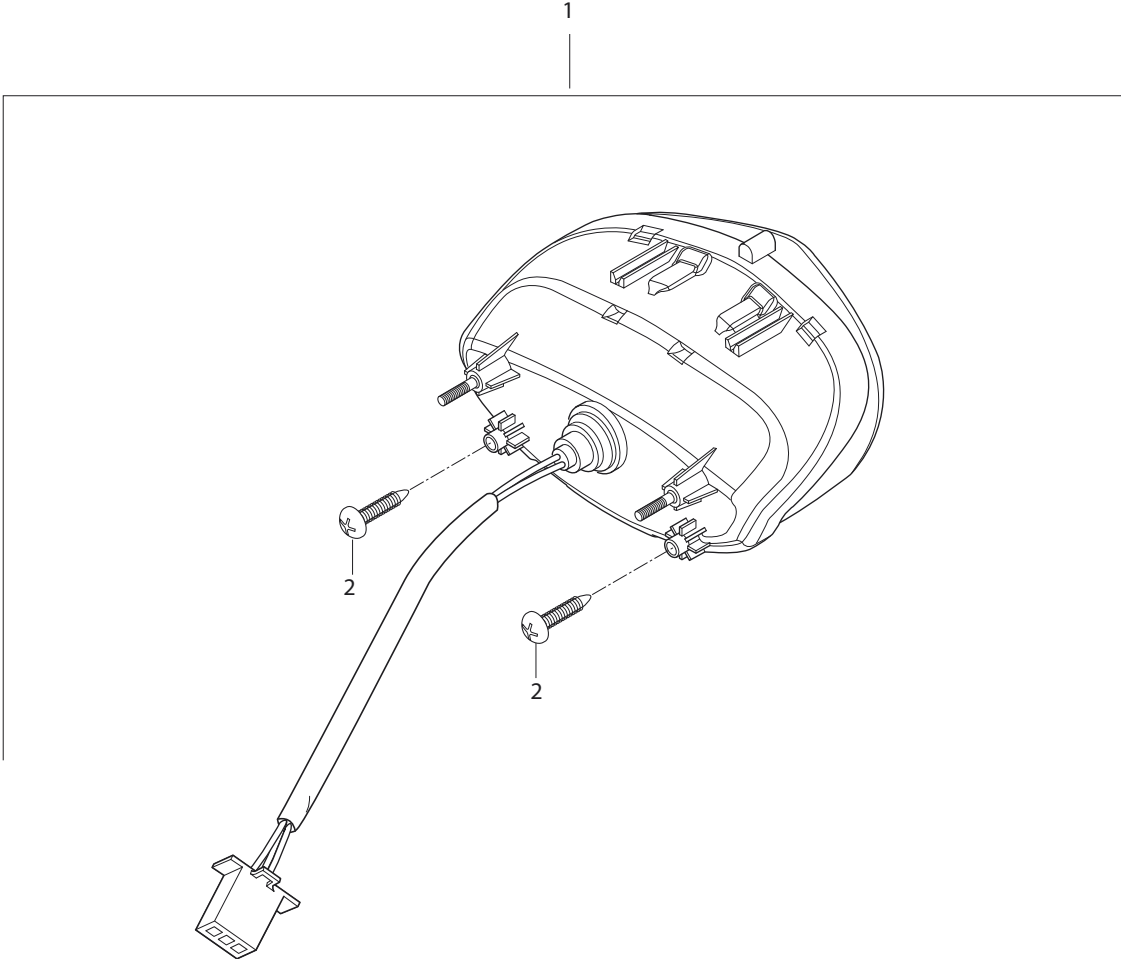

FIG 29

FIG 29. REAR COMBINATION

REF. NO.	GV650 FI - 2008			GV650 EI - 2009			PART NAME	Q'ty	REMARKS	REC.Q'TY (PCS)
	7EU01/7F01/7G01/7S01	7G01/7S01- BLACK FRAME	GV650SE-7EU/7G01/7S01	8EN01/8EU01/8F01/8G01/8S01	9EU02/9AT02/9BR01	9US01				
1	35710HP9500	35710HP9500	35710HP9500	35710HP9500	35710HP9500	35710HP9500	LAMP ASS`Y, tail & stop	1		5
2	03241-05166	03241-05166	03241-05166	03241-05166	03241-05166	03241-05166	SCREW, tail & stop	2