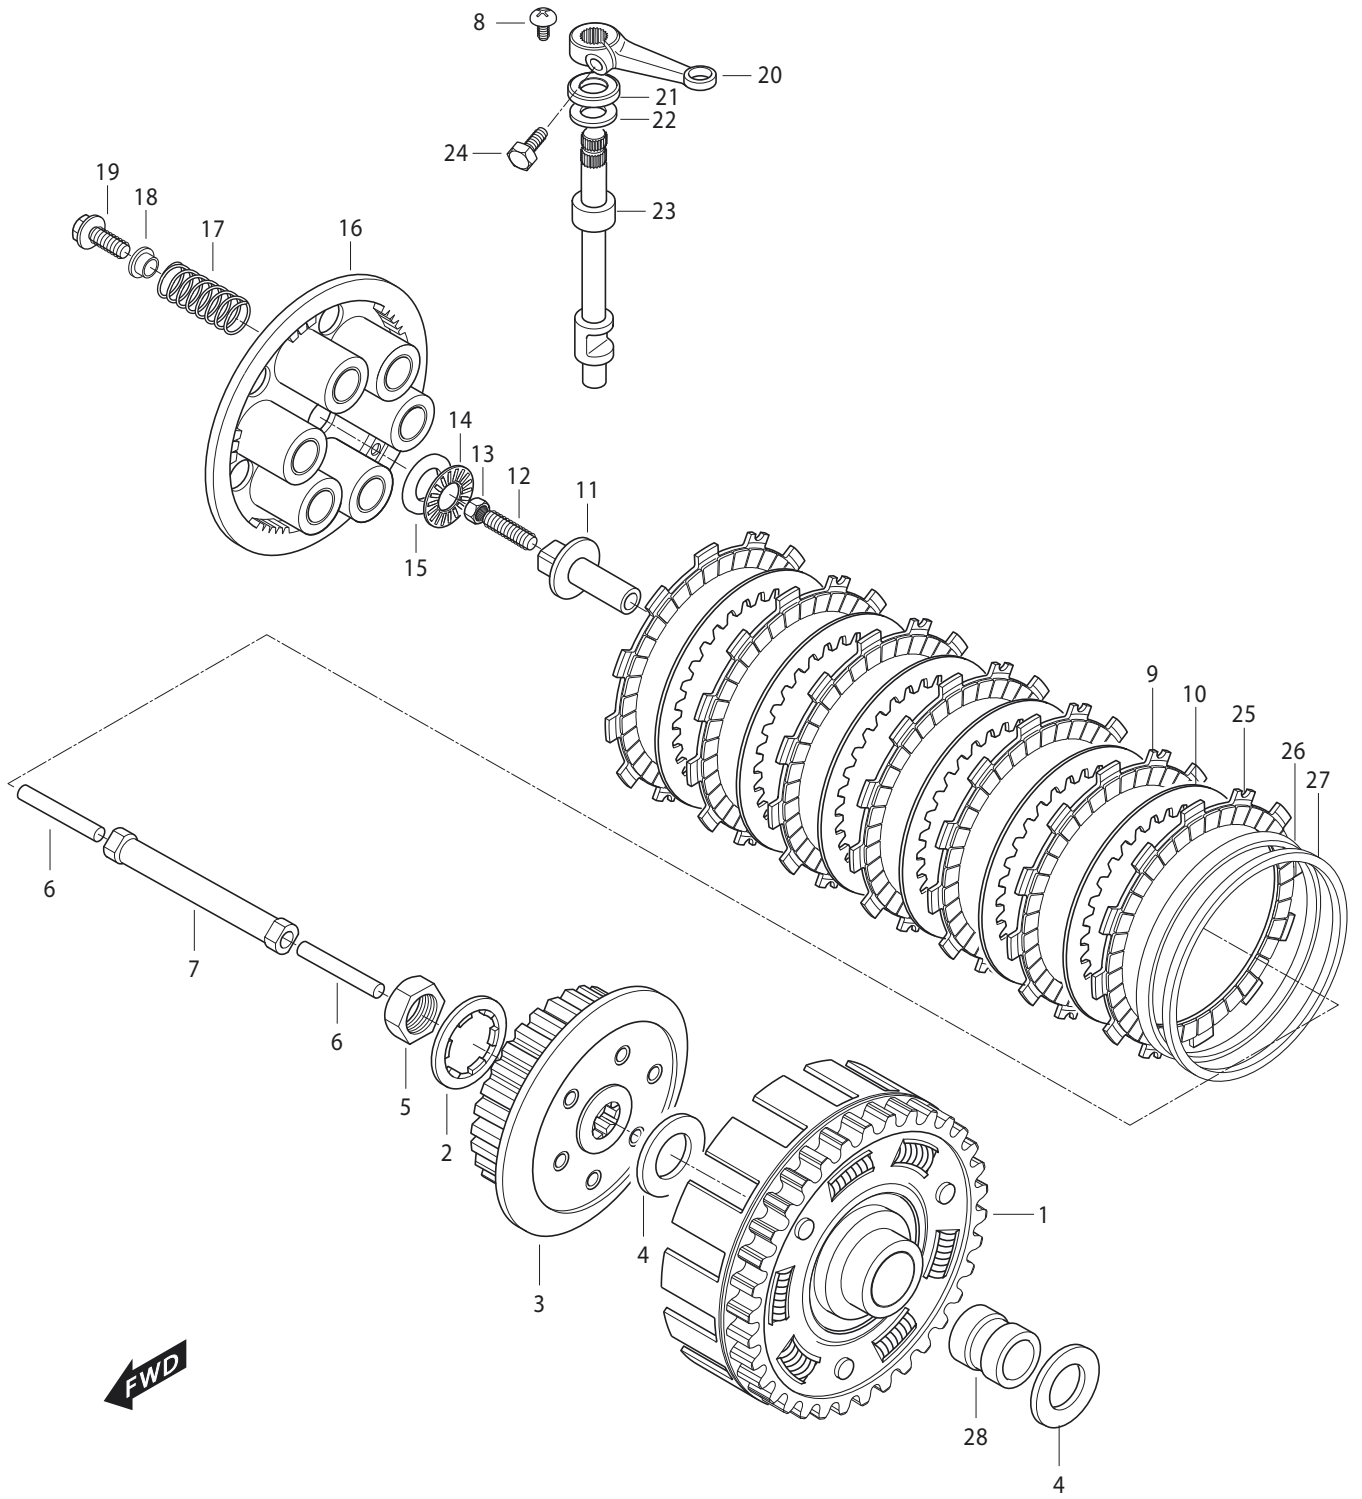

FIG 18

**FIG 18. CLUTCH ASSY**

REF. NO.	GV650 FI - 2008			GV650 EI - 2009			PART NAME	Q'ty	REMARKS	REC.Q'TY (PCS)
	7EU01/7F01/7G01/7S01	7G01/7S01- BLACK FRAME	GV650SE-7EU/7G01/7S01	8EN01/8EU01/8F01/8G01/8S01	9EU02/9AT02/9BR01	9US01				
1	21210HN9101HPA	21210HN9101HPA	21210HN9101HPA	21210HN9101HPA	21210HN9101HPA	21210HN9101HPA	GEAR COMP, primary driven	1		5
2	09167H20001	09167H20001	09167H20001	09167H20001	09167H20001	09167H20001	WASHER, clutch sleeve hub thrust	1		3
3	21411HN9102	21411HN9102	21411HN9102	21411HN9102	21411HN9102	21411HN9102	HUB, clutch sleeve	1		5
4	09160H20003	09160H20003	09160H20003	09160H20003	09160H20003	09160H20003	WASHER, primary driven gear thrust	1		5
5	09140H20001	09140H20001	09140H20001	09140H20001	09140H20001	09140H20001	NUT, clutch sleeve hub	1		
6	23114HN9100	23114HN9100	23114HN9100	23114HN9100	23114HN9100	23114HN9100	ROD, clutch push	2		5
7	23110HN9102	23110HN9102	23110HN9102	23110HN9102	23110HN9102	23110HN9102	ROD COMP, clutch push M	1		5
8	019136-06017	019136-06017	019136-06017	019136-06017	019136-06017	019136-06017	STOPPER, clutch release camshaft oil	1		10
9	21441HN9100	21441HN9100	21441HN9100	21441HN9100	21441HN9100	21441HN9100	PLATE, clutch drive	6		5
10	21451HN9100	21451HN9100	21451HN9100	21451HN9100	21451HN9100	21451HN9100	PLATE, clutch driven	6		5
11	23121-38201	23121-38201	23121-38201	23121-38201	23121-38201	23121-38201	PIECE, clutch push	1		
12	09134-06010	09134-06010	09134-06010	09134-06010	09134-06010	09134-06010	SCREW, clutch release adjuster	1		2
13	08310-22068	08310-22068	08310-22068	08310-22068	08310-22068	08310-22068	NUT, clutch release adjust	1		2
14	09263H15001	09263H15001	09263H15001	09263H15001	09263H15001	09263H15001	BEARING, clutch release thrust	1		
15	09160-15015	09160-15015	09160-15015	09160-15015	09160-15015	09160-15015	WASHER, clutch release thrust	1		
16	21462HN9101	21462HN9101	21462HN9101	21462HN9101	21462HN9101	21462HN9101	DISK, clutch pressure	1		3
17	09440H20003	09440H20003	09440H20003	09440H20003	09440H20003	09440H20003	SPRING, clutch	6		2
18	21471HN9102	21471HN9102	21471HN9102	21471HN9102	21471HN9102	21471HN9102	RETAINER, clutch spring	6		
19	09100H06009	09100H06009	09100H06009	09100H06009	09100H06009	09100H06009	BOLT, clutch spring	6		
20	23271HN9100	23271HN9100	23271HN9100	23271HN9100	23271HN9100	23271HN9100	ARM, clutch release	1		2
21	09282H12002	09282H12002	09282H12002	09282H12002	09282H12002	09282H12002	OIL SEAL, clutch release camshaft	1		
22	08211-12281	08211-12281	08211-12281	08211-12281	08211-12281	08211-12281	THRUST WASHER, clutch release cam sh	1		
23	23122HN9100	23122HN9100	23122HN9100	23122HN9100	23122HN9100	23122HN9100	SHAFT, clutch release cam	1		
24	01107-06208	01107-06208	01107-06208	01107-06208	01107-06208	01107-06208	BOLT, clutch release arm	1		
25	21442HN9110	21442HN9110	21442HN9110	21442HN9110	21442HN9110	21442HN9110	PLATE, clutch driven No.2	1		
26	21443HN9100	21443HN9100	21443HN9100	21443HN9100	21443HN9100	21443HN9100	WASHER, clutch wave	1		
27	21444HN9101	21444HN9101	21444HN9101	21444HN9101	21444HN9101	21444HN9101	SEAT, clutch wave washer	1		
28	21251HN9102	21251HN9102	21251HN9102	21251HN9102	21251HN9102	21251HN9102	SPACER, primary driven gear	1		