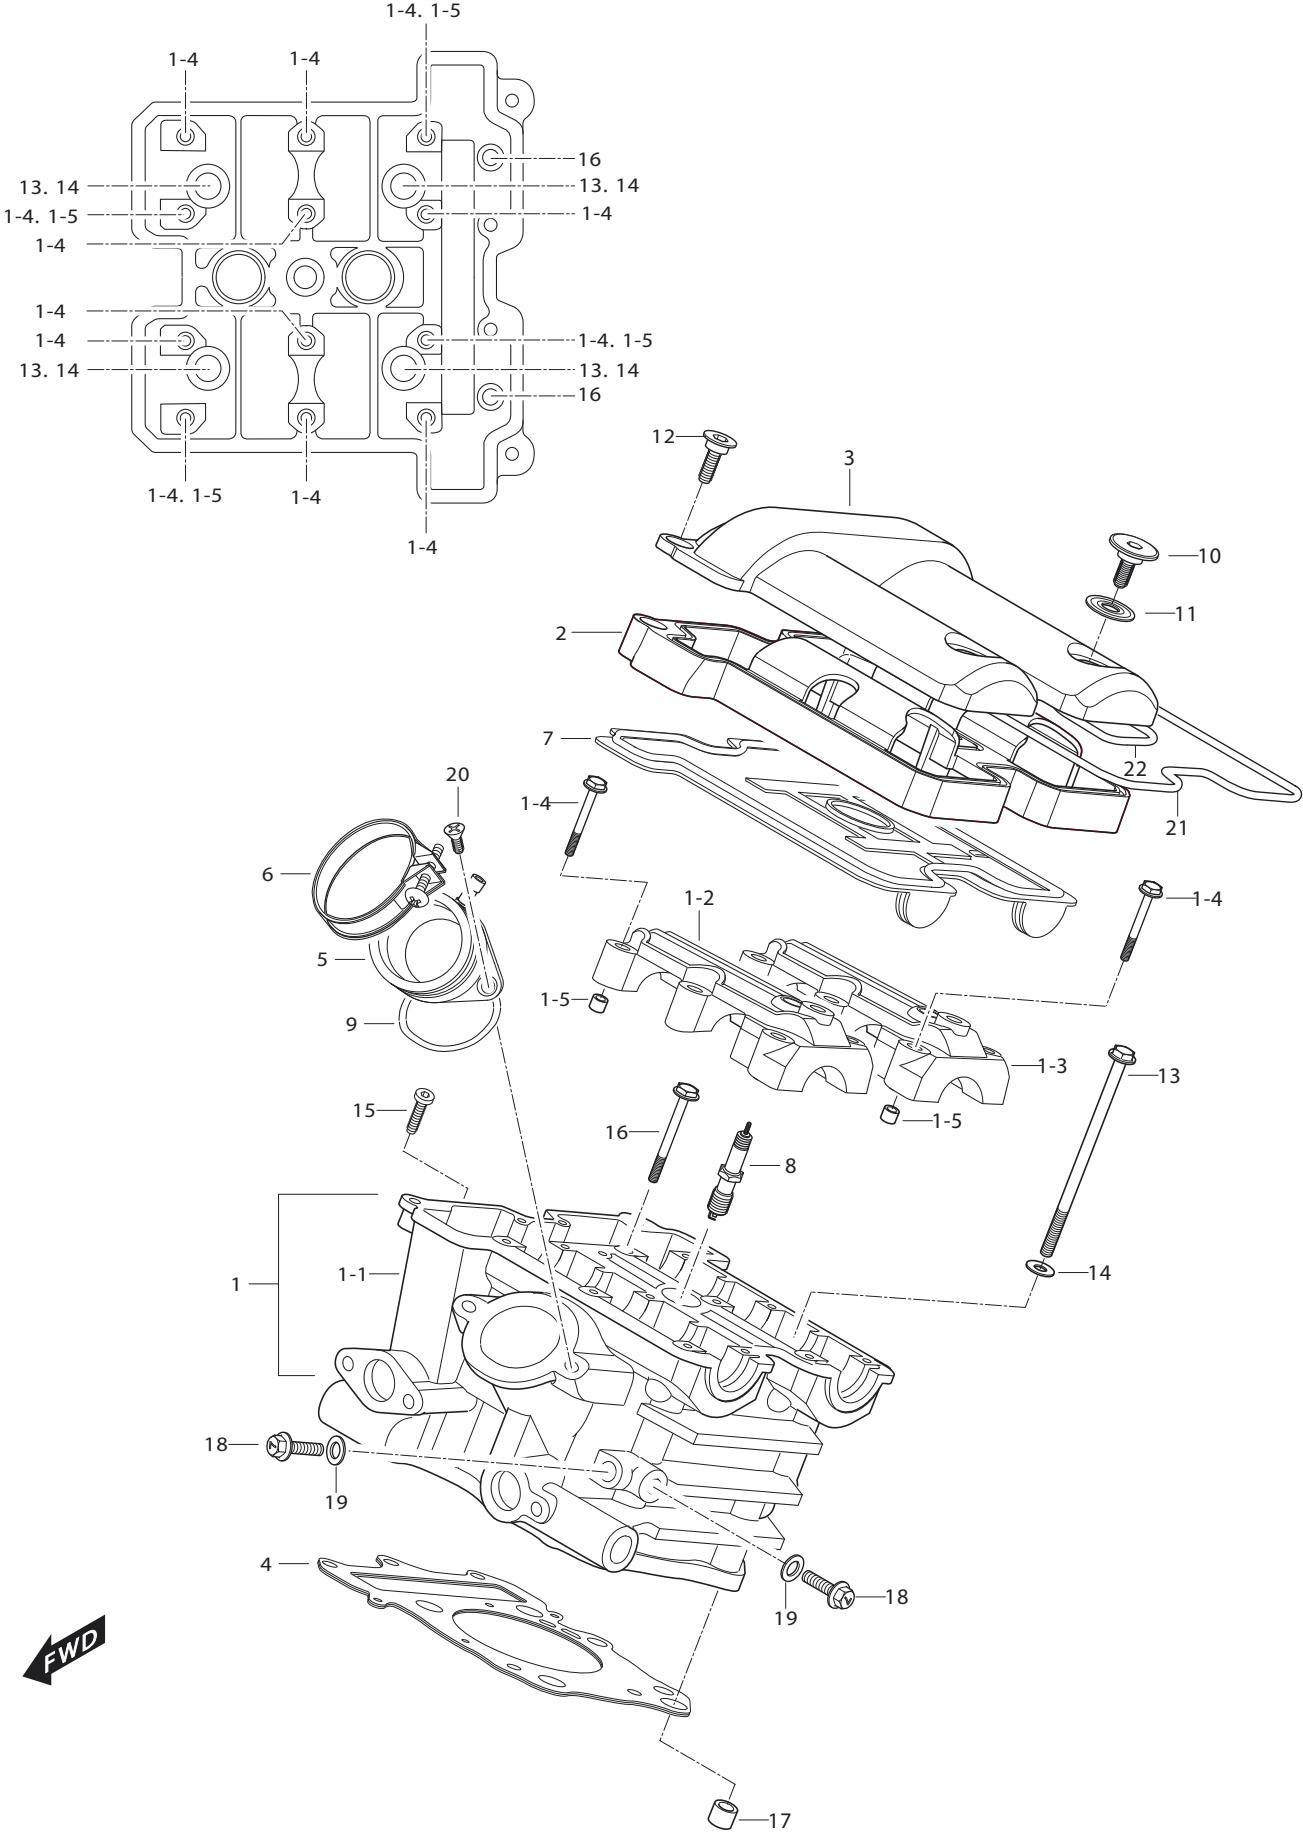

FIG 1-2

FIG 1-2. CYLINDER HEAD/(REAR)

REF. NO.	GV650 FI - 2008			GV650 EI - 2009			PART NAME	Q'ty	REMARKS	REC.Q'TY (PCS)
	7EU01/7F01/7G01/7S01	7G01/7S01- BLACK FRAME	GV650SE-7EU/7G01/7S01	8EN01/8EU01/8F01/8G01/8S01	9EU02/9AT02/9BR01	9US01				
1	11120SP9501HPA	11120SP9510HPA	11120SP9510HPA	11120SP9510HPA	11120SP9510HPA	11120SP9510HPA	HEAD ASS'Y, cylinder rear	1		5
1-2	11131HN9100	11131HN9100	11131HN9100	11131HN9100	11131HN9100	11131HN9100	HOUSING, camshaft intake	1	NOT SALE	
1-3	11132HN9100	11132HN9100	11132HN9100	11132HN9100	11132HN9100	11132HN9100	HOUSING, camshaft exhaust	1	NOT SALE	
1-4	09103H06002	09103H06002	09103H06002	09103H06002	09103H06002	09103H06002	BOLT, camshaft housing	12		
1-5	09206-08001	09206-08001	09206-08001	09206-08001	09206-08001	09206-08001	KNOCK PIN, camshaft housing	4		
2	11171HP95020BF	11171HP9502121	11171HP9502121	11171HP9502121	11171HP9502121	11171HP9502121	COVER,cylinder head lower	1		
3	11172HP95020BF	11172HP95020BF	11172HP9502121	11172HP95020BF	11172HP95020BF	11172HP95020BF	COVER,cylinder head upper	1		
4	11141HN9101	11141HN9101	11141HN9101	11141HN9101	11141HN9101	11141HN9101	GASKET, cylinder head	1		
5	13120HP9300	13120HP9300	13120HP9300	13120HP9300	13120HP9300	13120HP9300	PIPE COMP, intake front	1		5
6	09402-62208	09402-62208	09402-62208	09402-62208	09402-62208	09402-62208	CLAMP, carburetor	1		
7	11173HN9100	11173HN9100	11173HN9100	11173HN9100	11173HN9100	11173HN9100	GASKET,cylinder head cover	1		20
8	09482-00456	09482-00456	09482-00456	09482-00456	09482-00456	09482-00456	PLUG,spark CR8E	1		20
9	13131HN9100	13131HN9100	13131HN9100	13131HN9100	13131HN9100	13131HN9100	O-RING, intake pipe	1		20
10	09106-07009	09106-07009	09106-07009	09106-07009	09106-07009	09106-07009	BOLT, cylinder head cover NO.1	2		
11	09161H11008	09161H11008	09161H11008	09161H11008	09161H11008	09161H11008	WASHER, cylinder head cover	2		
12	09106H07018	09106H07018	09106H07018	09106H07018	09106H07018	09106H07018	BOLT, cylinder head rear cover NO.2	2		
13	09103H10001	09103H10001	09103H10001	09103H10001	09103H10001	09103H10001	BOTL,cylinder head (M10)	4		
14	09160H10002	09160H10002	09160H10002	09160H10002	09160H10002	09160H10002	WASHER, cylinder head bolt	4		
15	07120-06408	07120-06408	07120-06408	07120-06408	07120-06408	07120-06408	BOLT, cylinder head NO.1 (M6)	1		
16	09103H06001	09103H06001	09103H06001	09103H06001	09103H06001	09103H06001	BOLT, cylinder head NO.2 (M6)	2		
17	04213-13189	04213-13189	04213-13189	04213-13189	04213-13189	04213-13189	PIN, cylinder knock	2		
18	01514-08128	01514-08128	01514-08128	01514-08128	01514-08128	01514-08128	BOLT, oil gallery	2		
19	09168-08008	09168-08008	09168-08008	09168-08008	09168-08008	09168-08008	GASKET, oil gallery bolt	2		20
20	02122-06208	02122-06208	02122-06208	02122-06208	02122-06208	02122-06208	SCREW, intake pipe	2		
21	11181HP9500	11181HP9500	11181HP9500	11181HP9500	11181HP9500	11181HP9500	O-RING, cylinder head lower cover No.1	1		20
22	11182HP9500	11182HP9500	11182HP9500	11182HP9500	11182HP9500	11182HP9500	O-RING, cylinder head lower cover No.2	1		20