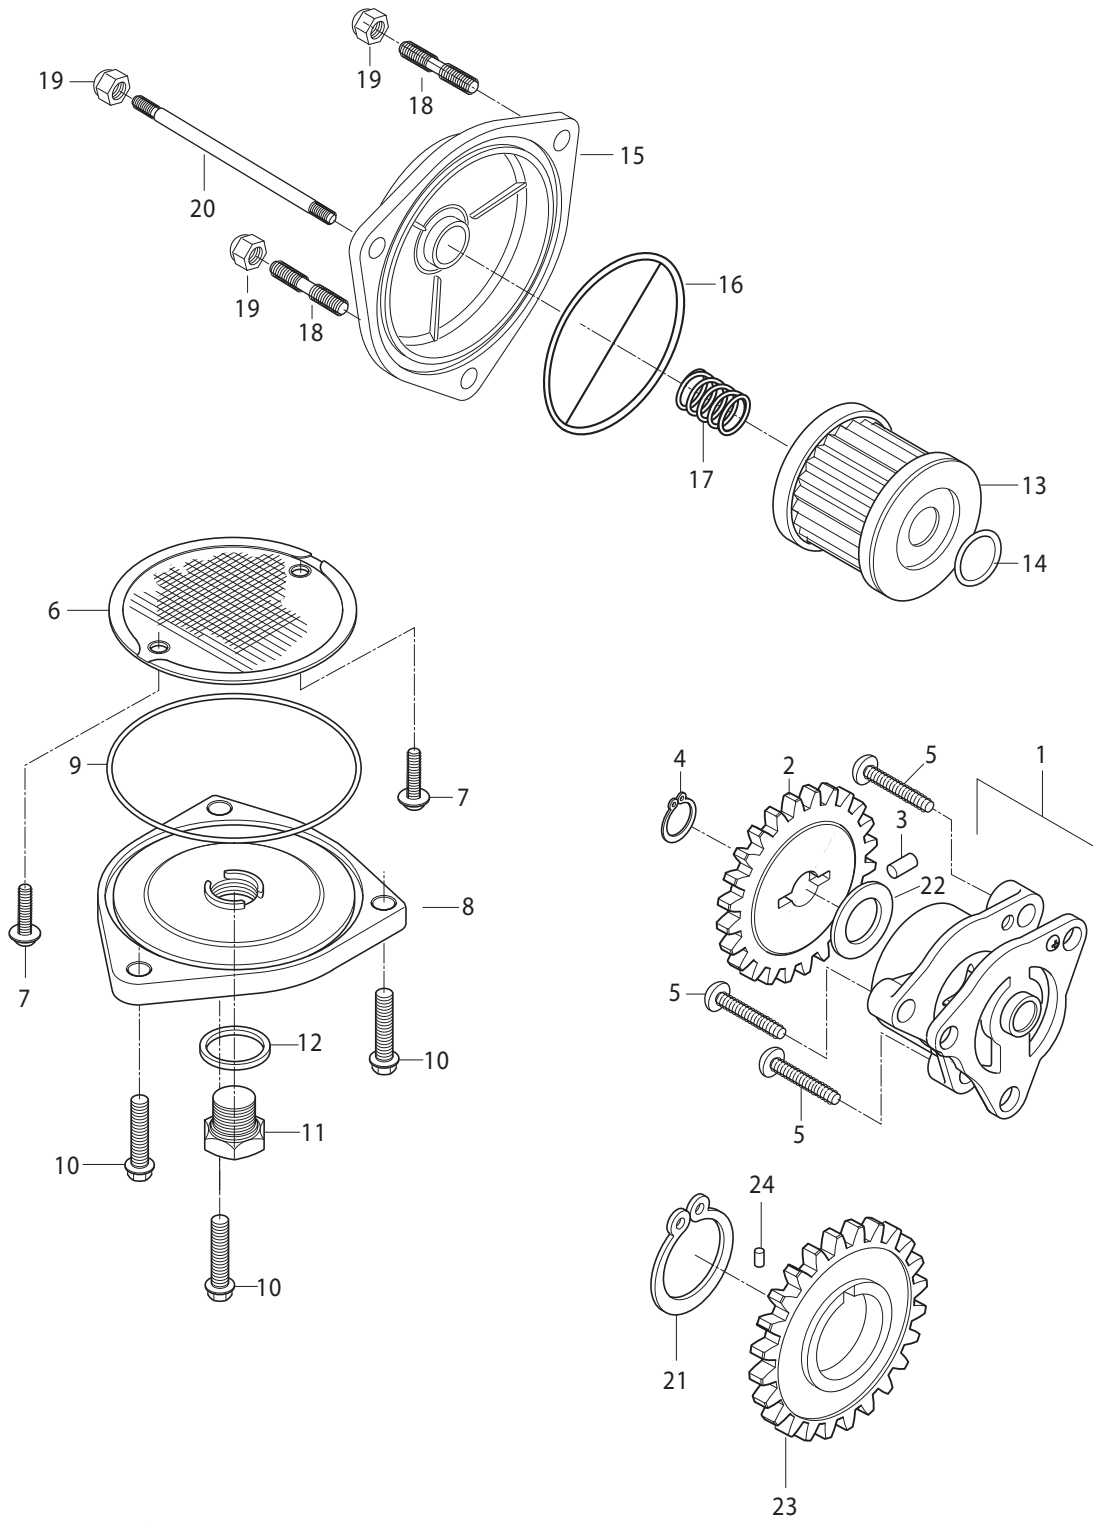

FIG 14

FIG 14. OIL PUMP

REF. NO.	GV650 FI - 2008			GV650 EI - 2009			PART NAME	Q'ty	REMARKS	REC.Q'TY (PCS)
	7EU01/7F01/7G01/7S01	7G01/7S01- BLACK FRAME	GV650SE-7EU/7G01/7S01	8EN01/8EU01/8F01/8G01/8S01	9EU02/9AT02/9BR01	9US01				
1	16400HN9101	16400HN9101	16400HN9101	16400HN9101	16400HN9101	16400HN9101	PUMP ASSY, oil			10
2	16331HN9101	16331HN9101	16331HN9101	16331HN9101	16331HN9101	16331HN9101	GEAR, oil pump driven			5
3	09261H06001	09261H06001	09261H06001	09261H06001	09261H06001	09261H06001	PIN, oil pump driven gear			
4	08331-31389	08331-31389	08331-31389	08331-31389	08331-31389	08331-31389	CIRCLIP, oil pump driven gear			
5	02112-06258	02112-06258	02112-06258	02112-06258	02112-06258	02112-06258	SCREW, oil pump			
6	16520HN9100	16520HN9100	16520HN9100	16520HN9100	16520HN9100	16520HN9100	STRAINER COMP, engine oil			3
7	02112-95126	02112-95126	02112-95126	02112-95126	02112-95126	02112-95126	SCREW, engine oil strainer			
8	16523HN9100	16523HN9100	16523HN9100	16523HN9100	16523HN9100	16523HN9100	CAP, oil strainer			3
9	09280H82001	09280H82001	09280H82001	09280H82001	09280H82001	09280H82001	O-RING, strainer cap			5
10	01547-06208	01547-06208	01547-06208	01547-06208	01547-06208	01547-06208	BOLT, oil strainer cap			
11	09247H14019	09247H14019	09247H14019	09247H14019	09247H14019	09247H14019	PLUG, oil drain			10
12	09168H14003	09168H14003	09168H14003	09168H14003	09168H14003	09168H14003	GASKET, drain plug			10
13	16510HN9101HAS	16510HN9101HAS	16510HN9101HAS	16510HN9101HAS	16510HN9101HAS	16510HN9101HAS	FILTER COMP, engine oil			
14	09280H16001	09280H16001	09280H16001	09280H16001	09280H16001	09280H16001	O-RING, oil filter			10
15	16512HN91200BF	16512HN91200BF	16512HN9120121	16512HN91200BF	16512HN91200BF	16512HN91200BF	CAP, oil filter			5
16	09280H69001	09280H69001	09280H69001	09280H69001	09280H69001	09280H69001	O-RING, oil filter cap			
17	09440H18001	09440H18001	09440H18001	09440H18001	09440H18001	09440H18001	SPRING, oil filter cap			5
18	01421-06128	01421-06128	01421-06128	01421-06128	01421-06128	01421-06128	BOLT, oil filter cap stud			3
19	08313-11068	08313-11068	08313-11068	08313-11068	08313-11068	08313-11068	NUT, oil filter cap			
20	01421-06758	01421-06758	01421-06758	01421-06758	01421-06758	01421-06758	BOLT, oil filter cap stud			
21	08331-31389	08331-31389	08331-31389	08331-31389	08331-31389	08331-31389	CIRCLIP, oil pump drive gear			
22	08211-10185	08211-10185	08211-10185	08211-10185	08211-10185	08211-10185	SHIM, oil pump drive gear			
23	16321HN9103	16321HN9103	16321HN9103	16321HN9103	16321HN9103	16321HN9103	GEAR, oil pump drive			
24	09261H06001	09261H06001	09261H06001	09261H06001	09261H06001	09261H06001	PIN, oil pump drive gear