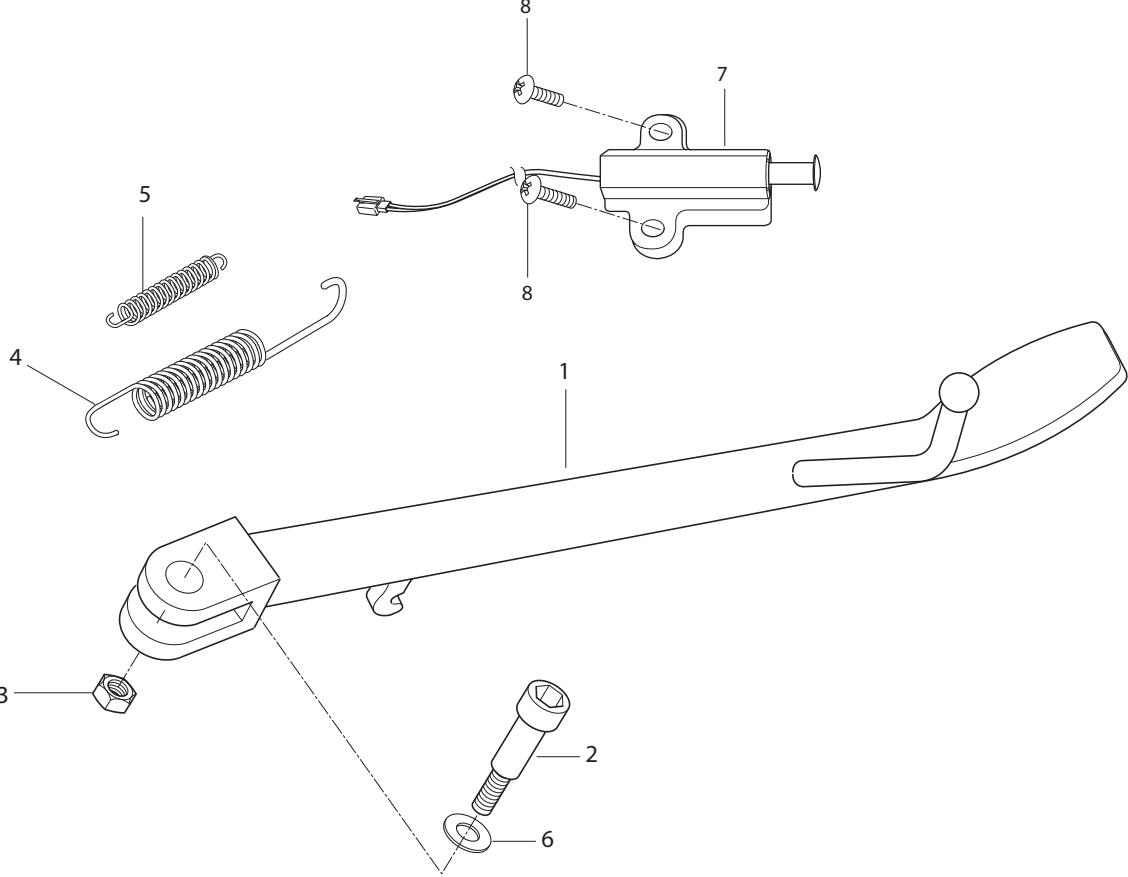

FIG 31

FWD

FIG 31. PROP STAND

REF. NO.	GV650 FI - 2008			GV650 EI - 2009			PART NAME	Q'ty	REMARKS	REC.Q'TY (PCS)
	7EU01/7F01/7G01/7S01	7G01/7S01- BLACK FRAME	GV650SE-7EU/7G01/7S01	8EN01/8EU01/8F01/8G01/8S01	9EU02/9AT02/9BR01	9US01				
1	42310HP9501PLA	42310HP9501PLA	42310HP9501PLA	42310HP9501PLA	42310HP9501PLA	42310HP9501PLA	STAND COMP, prop	1		3
2	09111H10052	09111H10052	09111H10052	09111H10052	09111H10052	09111H10052	BOLT, prop stand	1		10
3	08310-22106	08310-22106	08310-22106	08310-22106	08310-22106	08310-22106	NUT, prop stand	1		3
4	09443-15047	09443-15047	09443-15047	09443-15047	09443-15047	09443-15047	SPRING, prop stand outer	1		3
5	09443-06001	09443-06001	09443-06001	09443-06001	09443-06001	09443-06001	SPRING, prop stand inner	1		
6	08221-12225	08221-12225	08221-12225	08221-12225	08221-12225	08221-12225	SHIM, prop stand	1		
7	37840HP9500	37840HP9500	37840HP9500	37840HP9500	37840HP9500	37840HP9500	SWITCH ASS'Y, side stand	1		10
8	01517-06206	01517-06206	01517-06206	01517-06206	01517-06206	01517-06206	BOLT, side stand No.1	2		5