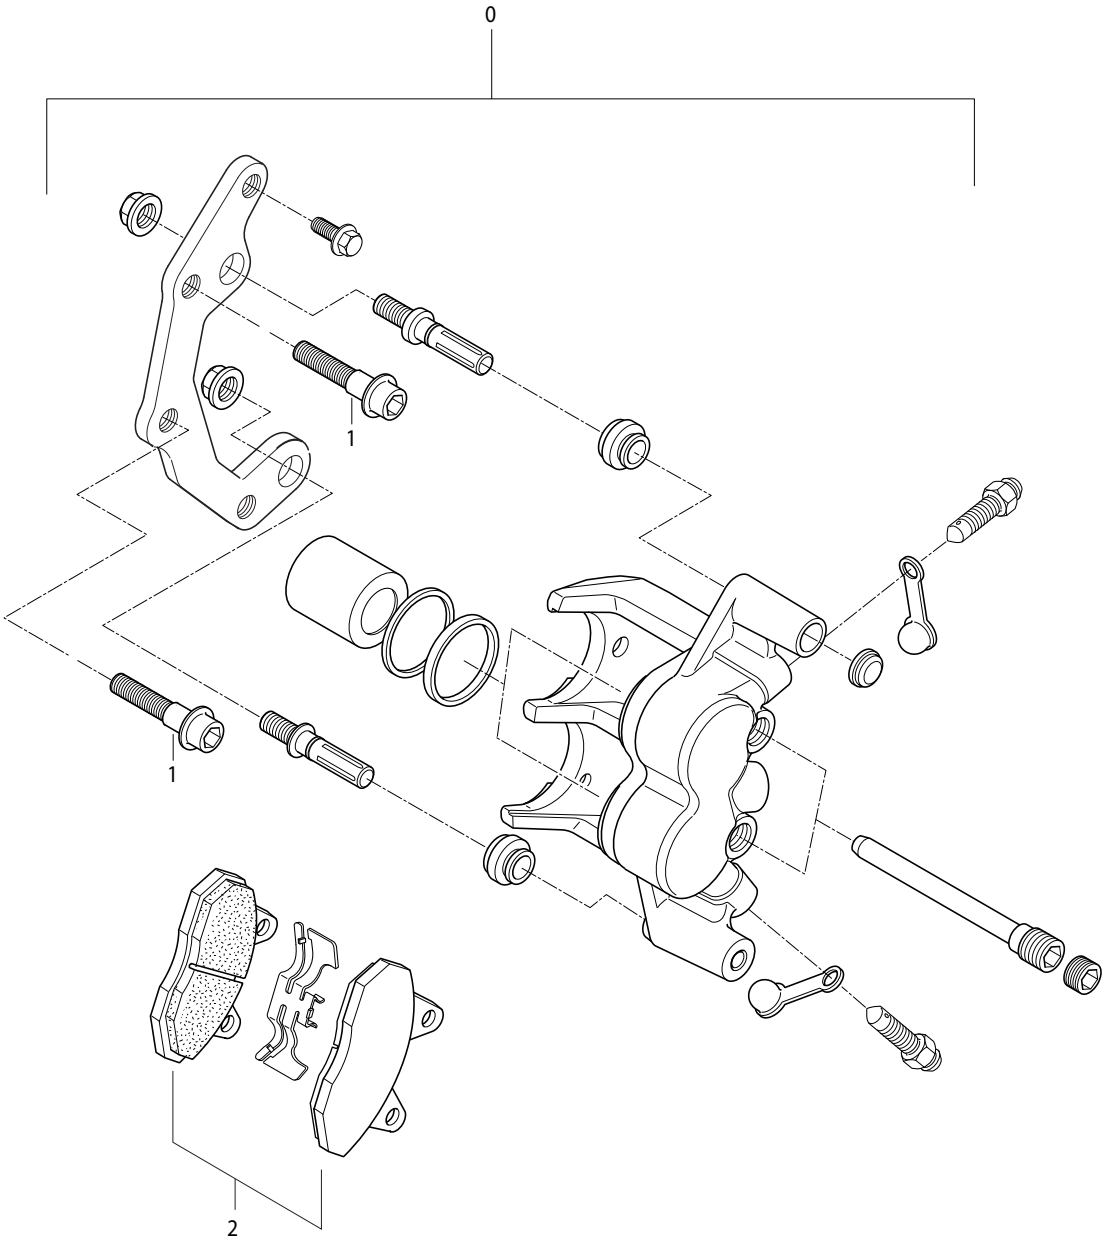

FIG 44

FWD

FIG 44. CALIPER LH

REF. NO.	PART NUMBER 7EU01/7F01/7G01/7S01	7G01/7S01 BLACK FRAME	GV650SE-7EU/7G01/7S01 30'yr anniversary	PART NAME	Q'ty	REMARKS	REC.Q'TY (PCS)
0	59300HN9100	59300HN9100	59300H79B00	CALIPER ASS'Y, L	1		5
1	07120-08308	07120-08308	07120-08308	BOLT, caliper	2		5
2	59301HP9500	59301HP9500	59301HP9500	PAD SET	1		5