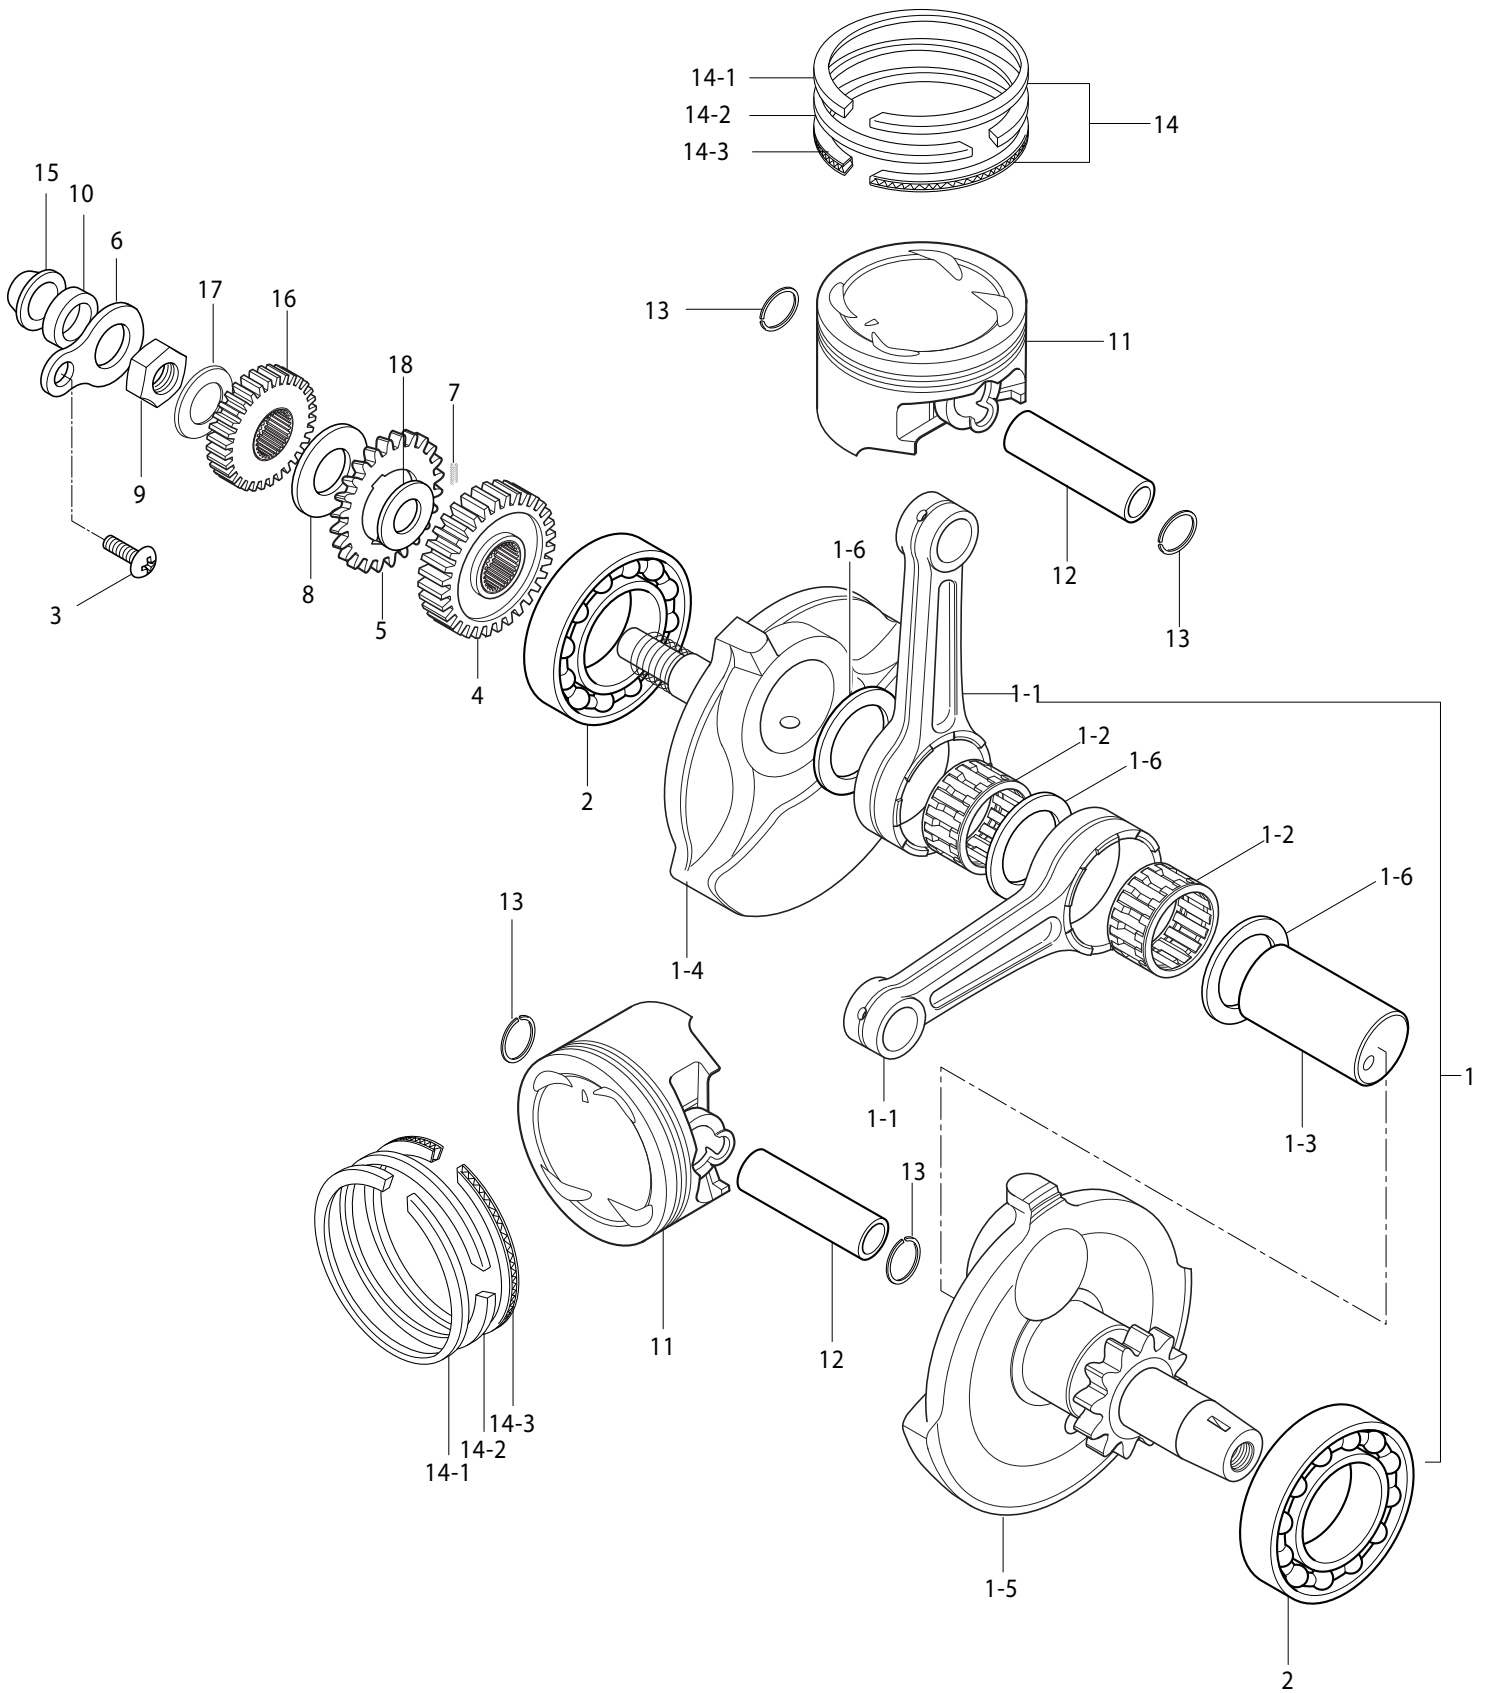

FIG 6

FIG 6. CRANK SHAFT

REF. NO.	PART NUMBER 7EU01/7F01/7G01/7S01	7G01/7S01 BLACK FRAME	GV650SE-7EU/7G01/7S01 30'yr anniversary	PART NAME	Q'ty	REMARKS	REC.Q'TY (PCS)
1	12200HN9100HPA	12200HN9100HPA	12200HN9100HPA	CRANK SHAFT ASS`Y			5
1-1	12161HN9101	12161HN9101	12161HN9101	ROD, connecting			
1-2	09263H37001	09263H37001	09263H37001	BEARING, crank pin			
1-3	12211HN9100HPA	12211HN9100HPA	12211HN9100HPA	PIN COMP, crank			
1-4	12221HN9102CSA	12221HN9102CSA	12221HN9102CSA	CRANK SHAFT, R			
1-5	12261HN9102CSA	12261HN9102CSA	12261HN9102CSA	CRANK SHAFT, L			5
2	09262H35001	09262H35001	09262H35001	BEARING, crank shaft			5
3	02112-06126	02112-06126	02112-06126	SCREW, crank shaft oil seal retainer			5
4	21111HN9100	21111HN9100	21111HN9100	GEAR, primary drive			
5	21112HN9100	21112HN9100	21112HN9100	GEAR, primary drive NO.2			
6	12281HN9100	12281HN9100	12281HN9100	RETAINER, crank shaft oil seal			5
7	21114-35C00	21114-35C00	21114-35C00	SPRING,primary drive gear			
8	08211-22422	08211-22422	08211-22422	WASHER, primary drive gear thrust			
9	09140H18001	09140H18001	09140H18001	NUT,primary drive gear			5
10	09282-12001	09282-12001	09282-12001	SEAL, crank shaft oil rh			7
11	12111HN9101	12111HN9101	12111HN9101	PISTON,rear			2
12	12151HN9101	12151HN9101	12151HN9101	PIN, piston			
13	09381H20001	09381H20001	09381H20001	CIRCLIP, piston pin			
14	12140HN9100	12140HN9100	12140HN9100	RINGSET, piston			10
14-1	12141HN9100	12141HN9100	12141HN9100	RING, piston 1st			10
14-2	12142HN9100	12142HN9100	12142HN9100	RING, piston 2nd			10
14-3	12144HN9100	12144HN9100	12144HN9100	RING, piston oil			10
15	12291HN9100	12291HN9100	12291HN9100	JET, crank shaft RH			
16	17511HN9104	17511HN9104	17511HN9104	GEAR, water pump deive			
17	09146H18001	09146H18001	09146H18001	WASHER, water pump deive gear lock			
18	09180H24000	09180H24000	09180H24000	SPACER, primary drive gear spring			