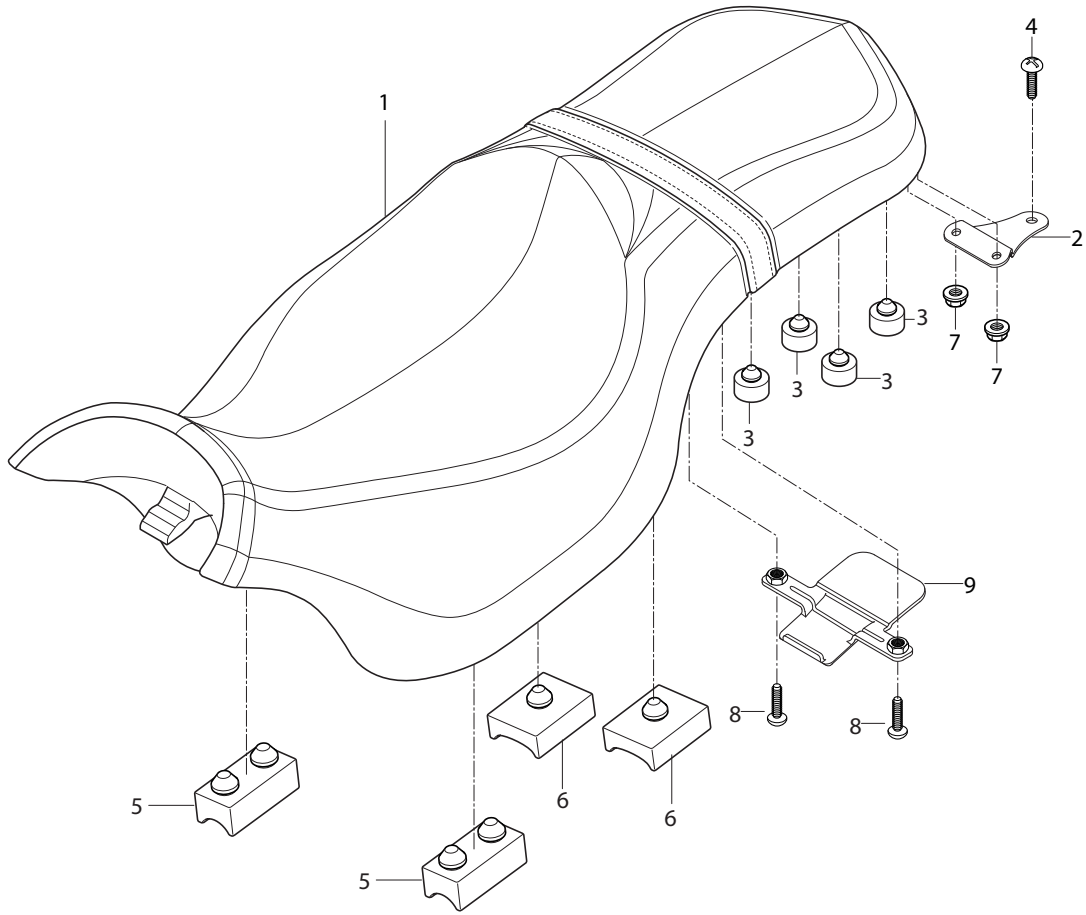

FIG 35

FIG 35. SEAT

REF. NO.	PART NUMBER 7EU01/7F01/7G01/7S01	7G01/7S01 BLACK FRAME	GV650SE-7EU/7G01/7S01 30'yr anniversary	PART NAME	Q'ty	REMARKS	REC.Q'TY (PCS)
1	45100HP9504	45100HP9504	45100H79B00	SEAT SET	1		3
2	45278HP9501	45278HP9501	45278HP9501	BRKT, seat rear	1		
3	09321-10001	09321-10001	09321-10001	CUSHION	4		
4	47312HP9500	47312HP9500	47312HP9500	BOLT, tail cover & RR seat brkt	1		
5	45176HP9500	45176HP9500	45176HP9500	CUSHION, seat front	2		
6	45177HP9500	45177HP9500	45177HP9500	CUSHION, seat rear	2		
7	08319-31068	08319-31068	08319-31068	NUT	2		
8	02142-06256	02142-06256	02142-06256	SCREW	2		
9	45175HP9500	45175HP9500	45175HP9500	BRACKET, seat	1		