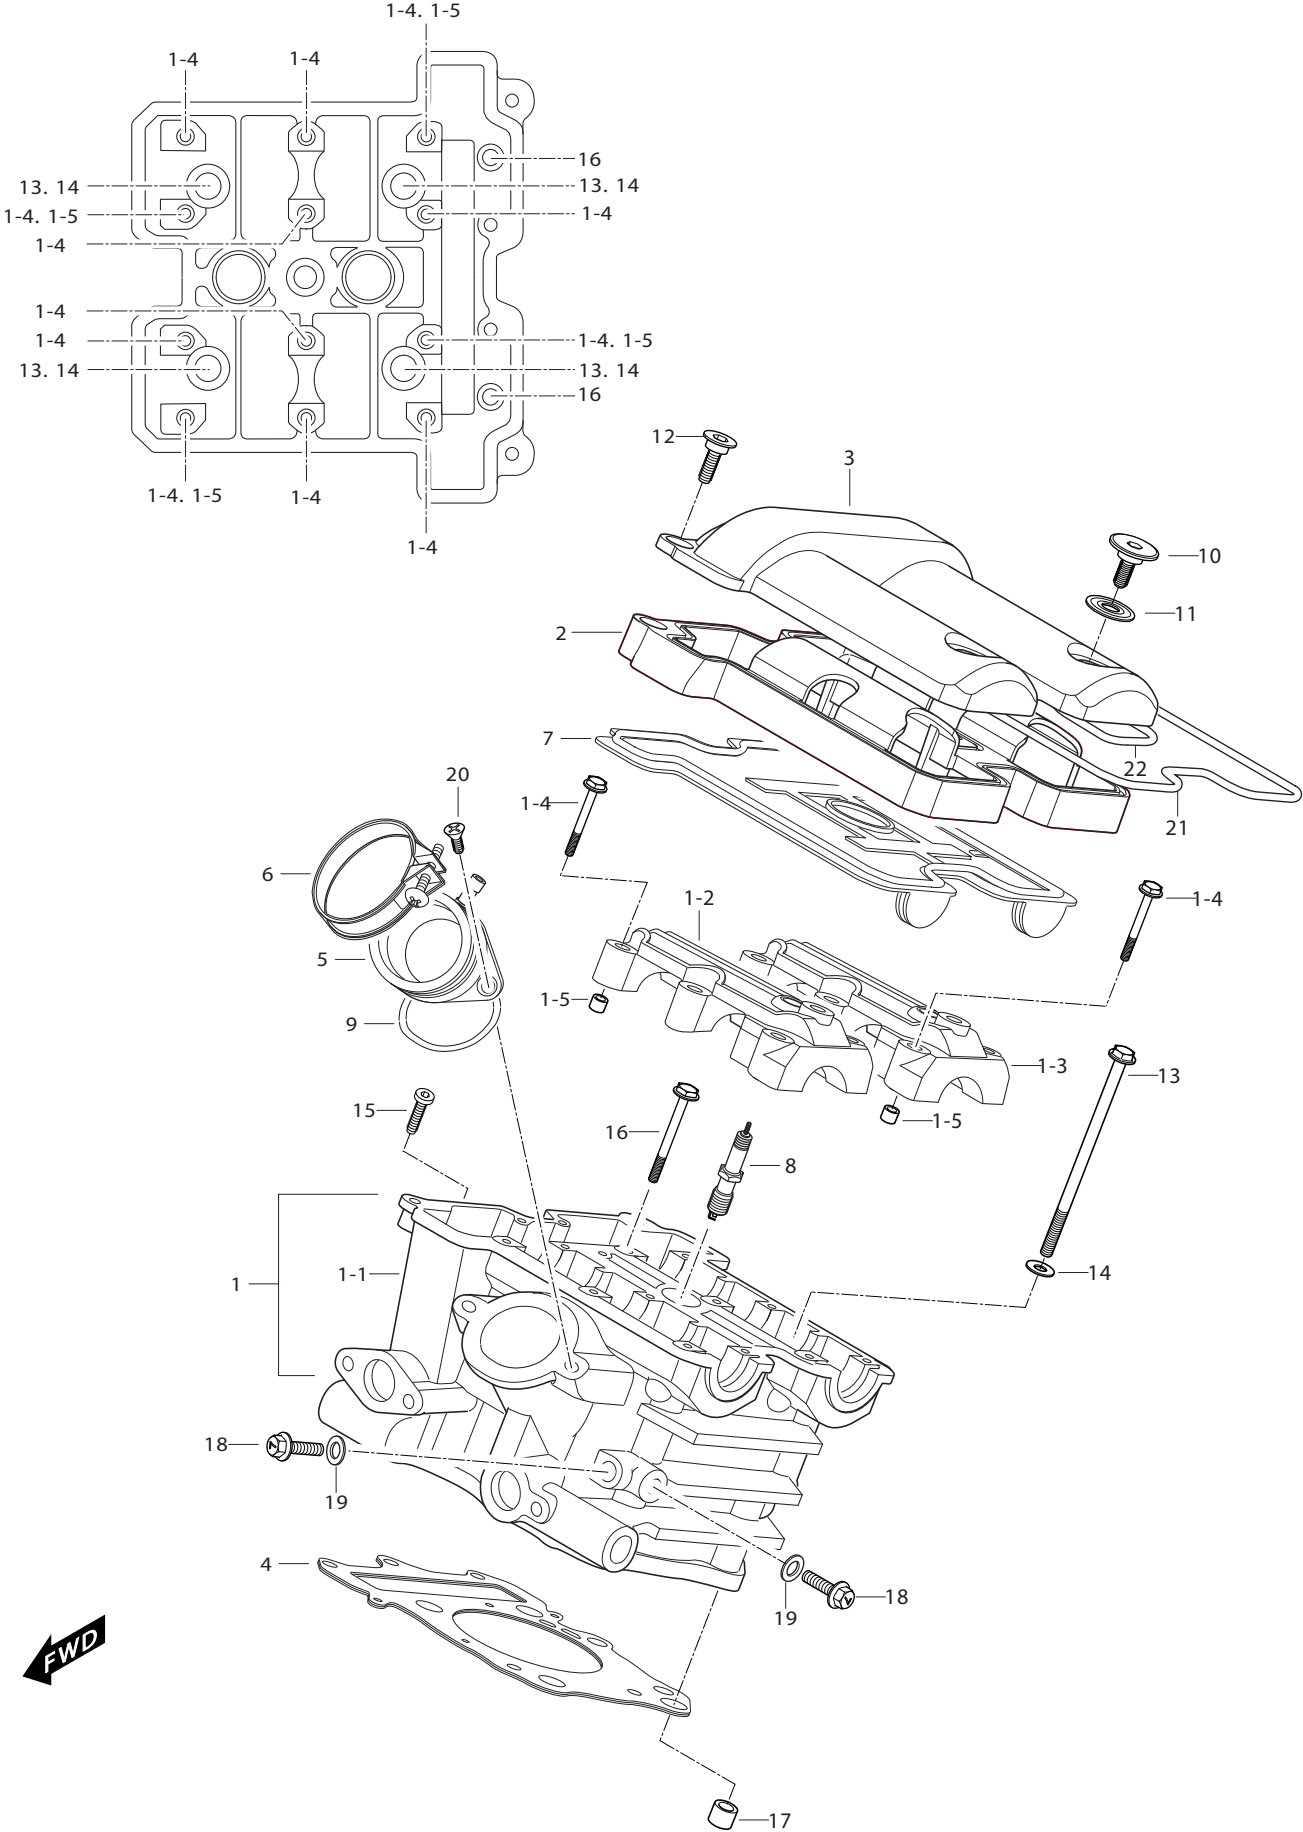

FIG 1-2

FIG 1-2. CYLINDER HEAD/(REAR)

REF. NO.	PART NUMBER 7EU01/7F01/7G01/7S01	7G01/7S01 BLACK FRAME	GV650SE-7EU/7G01/7S01 30'yr anniversary	PART NAME	Q'ty	REMARKS	REC.Q'TY (PCS)
1	11120SP9501HPA	11120SP9510HPA	11120SP9510HPA	HEAD ASS'Y, cylinder rear	1		5
1-2	11131HN9100	11131HN9100	11131HN9100	HOUSING, camshaft intake	1	NOT SALE	
1-3	11132HN9100	11132HN9100	11132HN9100	HOUSING, camshaft exhaust	1	NOT SALE	
1-4	09103H06002	09103H06002	09103H06002	BOLT, camshaft housing	12		
1-5	09206-08001	09206-08001	09206-08001	KNOCK PIN, camshaft housing	4		
2	11171HP95020BF	11171HP9502121	11171HP9502121	COVER,cylinder head lower	1		
3	11172HP95020BF	11172HP95020BF	11172HP9502121	COVER,cylinder head upper	1		
4	11141HN9101	11141HN9101	11141HN9101	GASKET, cylinder head	1		
5	13120HP9300	13120HP9300	13120HP9300	PIPE COMP, intake front	1		5
6	09402-62208	09402-62208	09402-62208	CLAMP, carburetor	1		
7	11173HN9100	11173HN9100	11173HN9100	GASKET,cylinder head cover	1		20
8	09482-00456	09482-00456	09482-00456	PLUG,spark CR8E	1		20
9	13131HN9100	13131HN9100	13131HN9100	O-RING, intake pipe	1		20
10	09106-07009	09106-07009	09106-07009	BOLT, cylinder head cover NO.1	2		
11	09161H11008	09161H11008	09161H11008	WASHER, cylinder head cover	2		
12	09106H07018	09106H07018	09106H07018	BOLT, cylinder head rear cover NO.2	2		
13	09103H10001	09103H10001	09103H10001	BOTL,cylinder head (M10)	4		
14	09160H10002	09160H10002	09160H10002	WASHER, cylinder head bolt	4		
15	07120-06408	07120-06408	07120-06408	BOLT, cylinder head NO.1 (M6)	1		
16	09103H06001	09103H06001	09103H06001	BOLT, cylinder head NO.2 (M6)	2		
17	04213-13189	04213-13189	04213-13189	PIN, cylinder knock	2		
18	01514-08128	01514-08128	01514-08128	BOLT, oil gallery	2		
19	09168-08008	09168-08008	09168-08008	GASKET, oil gallery bolt	2		20
20	02122-06208	02122-06208	02122-06208	SCREW, intake pipe	2		
21	11181HP9500	11181HP9500	11181HP9500	O-RING, cylinder head lower cover No.1	1		20
22	11182HP9500	11182HP9500	11182HP9500	O-RING, cylinder head lower cover No.2	1		20