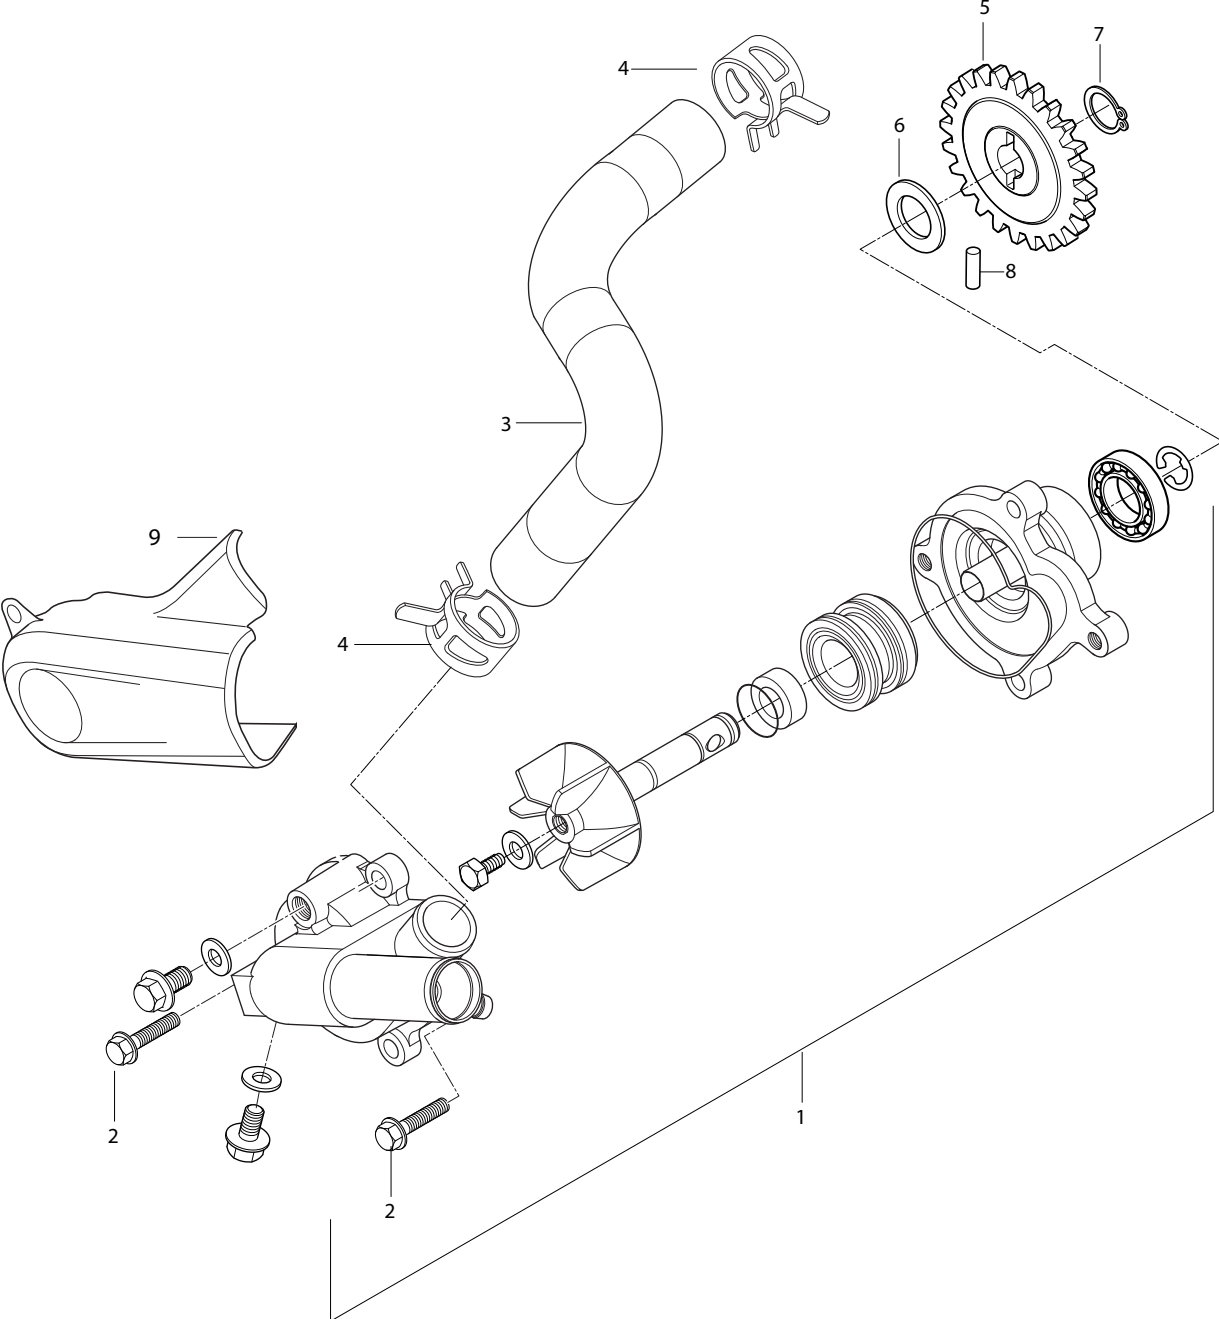

FIG.15

FIG 15. WATER PUMP

REF. NO.	PART NUMBER 7EU01/7F01/7G01/7S01	7G01/7S01 BLACK FRAME	GV650SE-7EU/7G01/7S01 30'yr anniversary	PART NAME	Q'ty	REMARKS	REC.Q'TY (PCS)
1	17400HN9102	17400HN9102	17400HN9102	WATER PUMP ASS'Y	1		5
2	01547-06308	01547-06308	01547-06308	BOLT, water pump	2		
3	17491HN9100	17491HN9100	17491HN9100	HOSE, water pump outlet	1		
4	09401H26402	09401H26402	09401H26402	CLAMP, water pump hose	2		
5	17521HN9105	17521HN9105	17521HN9105	PL GEAR,water pump driven	1		10
6	08221-10185	08221-10185	08221-10185	SHIM, water pump driven gear	1		
7	08331-31109	08331-31109	08331-31109	CIRCLIP, water pump driven gear	1		
8	09261H04001	09261H04001	09261H04001	PIN, water pump driven gear	1		
9	17480HP9500PLA	17480HP9500PLA	17480H79B00PAM	COVER COMP, water pump	1		5