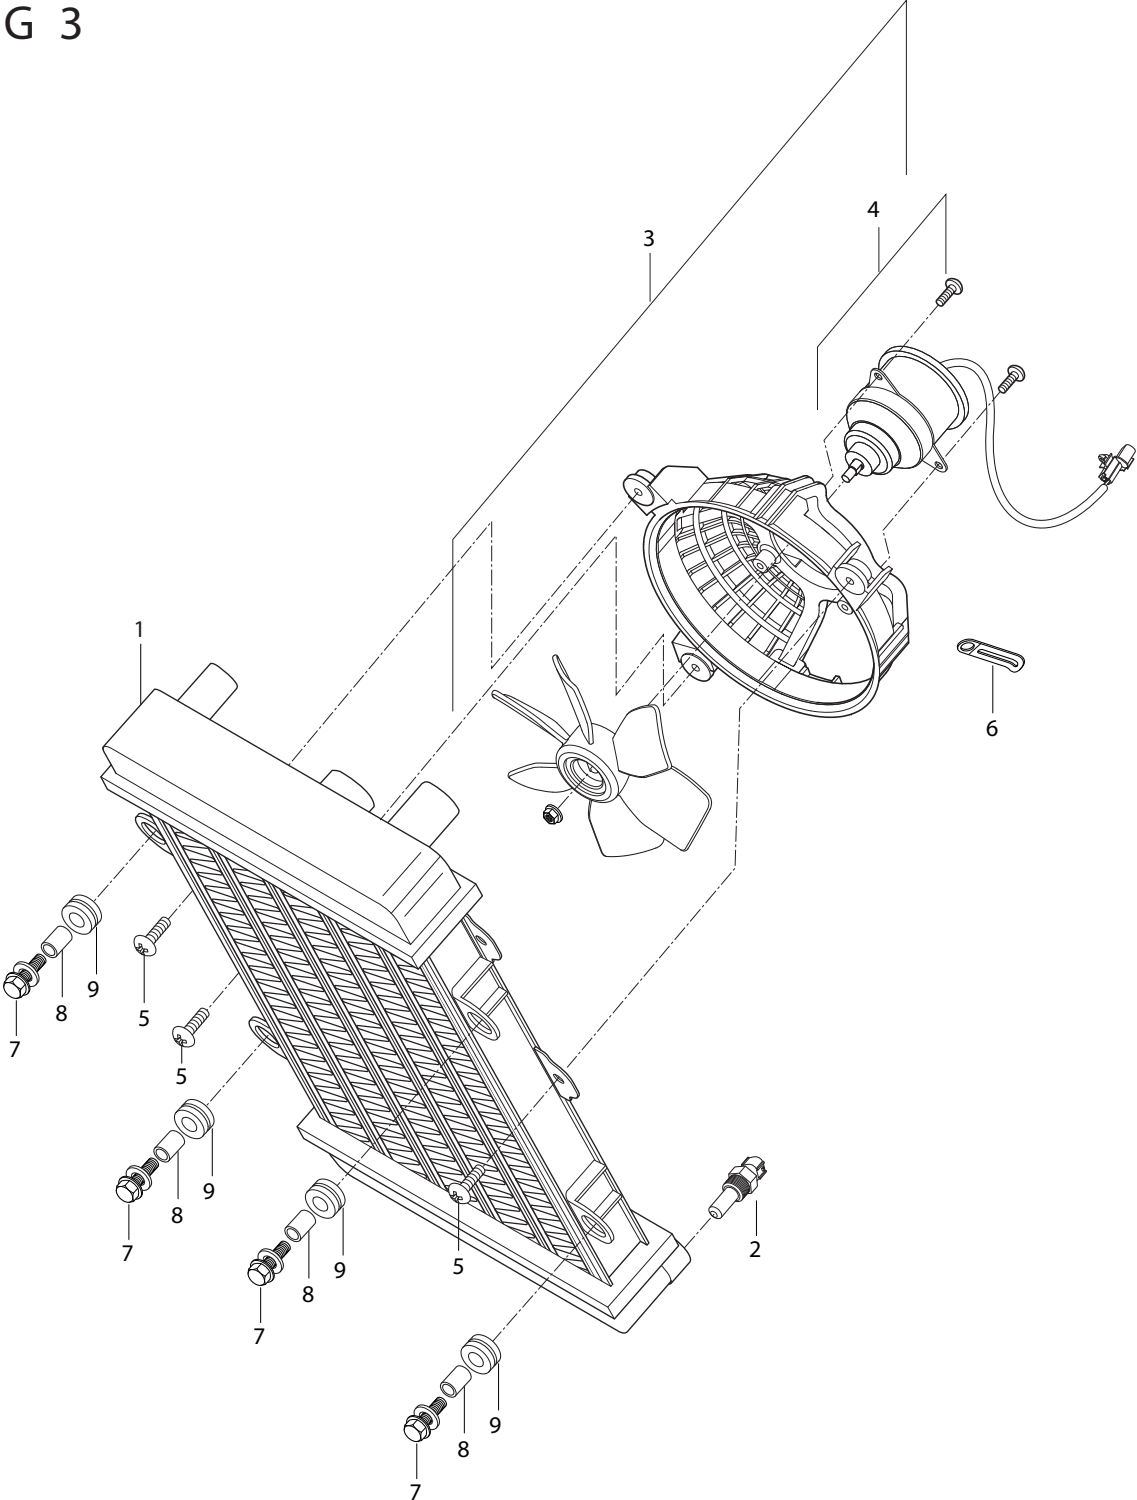

FIG 3

FWD

FIG 3. RADIATOR

REF. NO.	PART NUMBER 7EU01/7F01/7G01/7S01	7G01/7S01 BLACK FRAME	GV650SE-7EU/7G01/7S01 30'yr anniversary	PART NAME	Q'ty	REMARKS	REC.Q'TY (PCS)
1	17710HP9500	17710HP9500	17710HP9500	RADIATOR COMP, water	1		5
2	17860HN9100	17860HN9100	17860HN9100	SWITCH ASS'Y, thermo	1		5
3	17800HN9102	17800HN9102	17800HN9102	FAN ASS'Y, radiator	1		5
4	17810HN9100	17810HN9100	17810HN9100	MOTOR ASS'Y, radiator fan	1		
5	02142-05165	02142-05165	02142-05165	BOLT, radiator fan	3		
6	09404-06401	09404-06401	09404-06401	CLAMP, radiator fan	1		
7	09116-06143	09116-06143	09116-06143	BOLT, radiator	4		20
8	09180-06011	09180-06011	09180-06011	SPACER, radiator	4		20
9	09320H10006	09320H10006	09320H10006	CUSHION, radiator	4		20