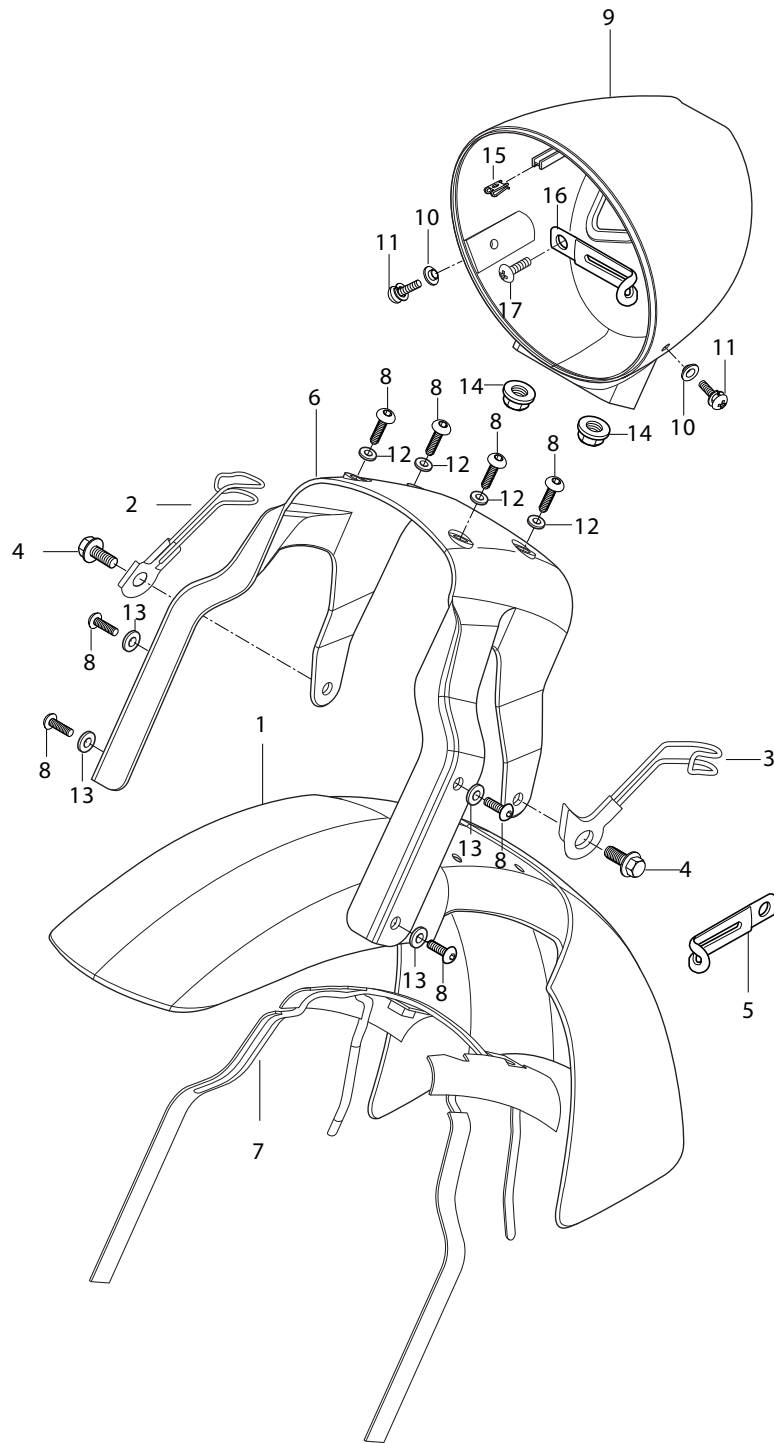

FIG 40

FIG 40. FRONT FENDER

REF. NO.	PART NUMBER 7EU01/7F01/7G01/7S01	7G01/7S01 BLACK FRAME	GV650SE-7EU/7G01/7S01 30'yr anniversary	PART NAME	Q'ty	REMARKS	REC.Q'TY (PCS)
1	53111HP9502	53111HP9502	53111HP9502	FENDER, FRONT (CMB,CON,CSO,CDS,CTB)	1		7
2	59430HP9501	59430HP9501	59430HP9501	CLAMP COMP, F/T BRAKE HOSE R	1		5
3	59440HP9501	59440HP9501	59440HP9501	CLAMP COMP, F/T BRAKE HOSE L	1		5
4	09106H08150	09106H08150	09106H08150	BOLT, FRONT FENDER & CALIPER	2		
5	09404-06404	09404-06404	09404-06404	CLAMP, SPEEDOMETER	1		
6	53311HP9501	53311HP9501	53311HP9501	FENDER, FRONT UPPER	1		3
7	53210HP9503	53210HP9503	53210HP9503	BRACE COMP, FRONT FENDER	1		3
8	09106H06200	09106H06200	09106H06200	BOLT, FRONT FENDER	8		3
9	51821HP9501	51821HP9501	51821H79B00122	HOUSING, HEADLAMP	1		
10	09169-05008	09169-05008	09169-05008	WASHER, HOUSING & HEADLAMP	2		
11	02112-35168	02112-35168	02112-35168	SCREW, HOUSING & HEADLAMP	2		
12	08322-21068	08322-21068	08322-21068	WASHER, FRONT FENDER & BRACE	4		
13	09169H06078	09169H06078	09169H06078	WASHER, FRONT FENDER	4		
14	08316-26066	08316-26066	08316-26066	NUT, HEADLAMP HOUSING BRKT & UNDER BRKT	2		
15	09148-04024	09148-04024	09148-04024	NUT, head lamp housing	1		
16	09404-06405	09404-06405	09404-06405	CLAMP, head lamp housing	1		
17	03241-05106	03241-05106	03241-05106	SCREW, head lamp housing clamp	1