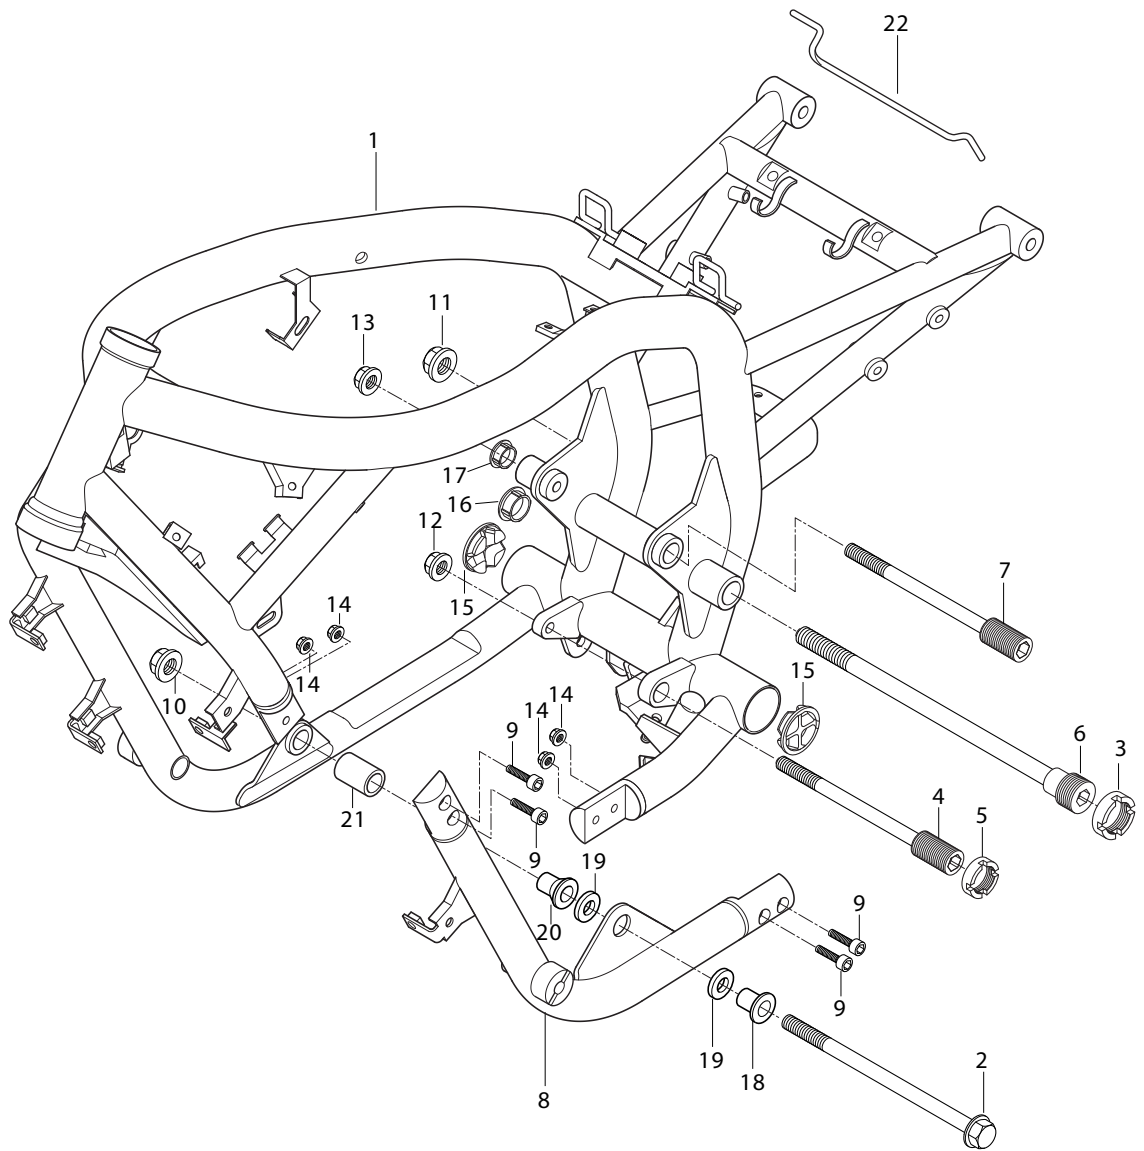

FIG 30

FIG 30. FRAME

REF. NO.	PART NUMBER 7EU01/7F01/7G01/7S01	7G01/7S01 BLACK FRAME	GV650SE-7EU/7G01/7S01 30'yr anniversary	PART NAME	Q'ty	REMARKS	REC.Q'TY (PCS)
1	41100HR980003P	41100HR9800PAM	41100HR98000PR	FRAME COMP	1		1
2	41165HP9501	41165HP9501	41165HP9501	SHAFT, engine mounting front	1		2
3	09141H26001	09141H26001	09141H26001	LOCK NUT, RR swinginggarm pivot	1		
4	41191HN9101	41191HN9101	41191HN9101	SHAFT, engine mounting RR lower	1		
5	09141H20001	09141H20001	09141H20001	LOCK NUT, engine mounting RR lower	1		
6	61211HP9501	61211HP9501	61211HP9501	SHAFT, RR swinginggarm pivot	1		3
7	41181HP9500	41181HP9500	41181HP9500	SHAFT, engine mounting RR upper	1		2
8	41150HP950103P	41150HP9501PAM	41150HP95010PR	TUBE COMP, frame down L	1		1
9	07110-08358	07110-08358	07110-08358	BOLT, frame joint	4		2
10	08316-16088	08316-16088	08316-16088	NUT, engine mounting front	1		
11	08319-31128	08319-31128	08319-31128	NUT, rear swinginggarm pivot	1		
12	08319-31108	08319-31108	08319-31108	NUT, engine mounting RR lower	1		
13	08319-31108	08319-31108	08319-31108	NUT, engine mounting RR upper	1		
14	08316-16088	08316-16088	08316-16088	NUT, frame joint	4		2
15	41975HP9501	41975HP9501	41975HP9501	CAP, frame bridge lower tube	2		3
16	41977HP9500	41977HP9500	41977HP9500	CAP, rear swinginggarm pivot R boss	1		5
17	41976HP9501	41976HP9501	41976HP9501	CAP, E/G M.T.G RR plate R boss	1		3
18	41170HP9500	41170HP9500	41170HP9500	SPACER COMP, engine mounting front L	1		
19	09320H12025	09320H12025	09320H12025	CUSHION COMP, engine mounting front L	2		
20	41167HP9500	41167HP9500	41167HP9500	SPACER, engine mounting front L	1		
21	41161HP9500	41161HP9500	41161HP9500	SPACER, engine mounting front R	1		2
22	44185HP9501	44185HP9501	44185HP9501	STAY, fuel tank	1