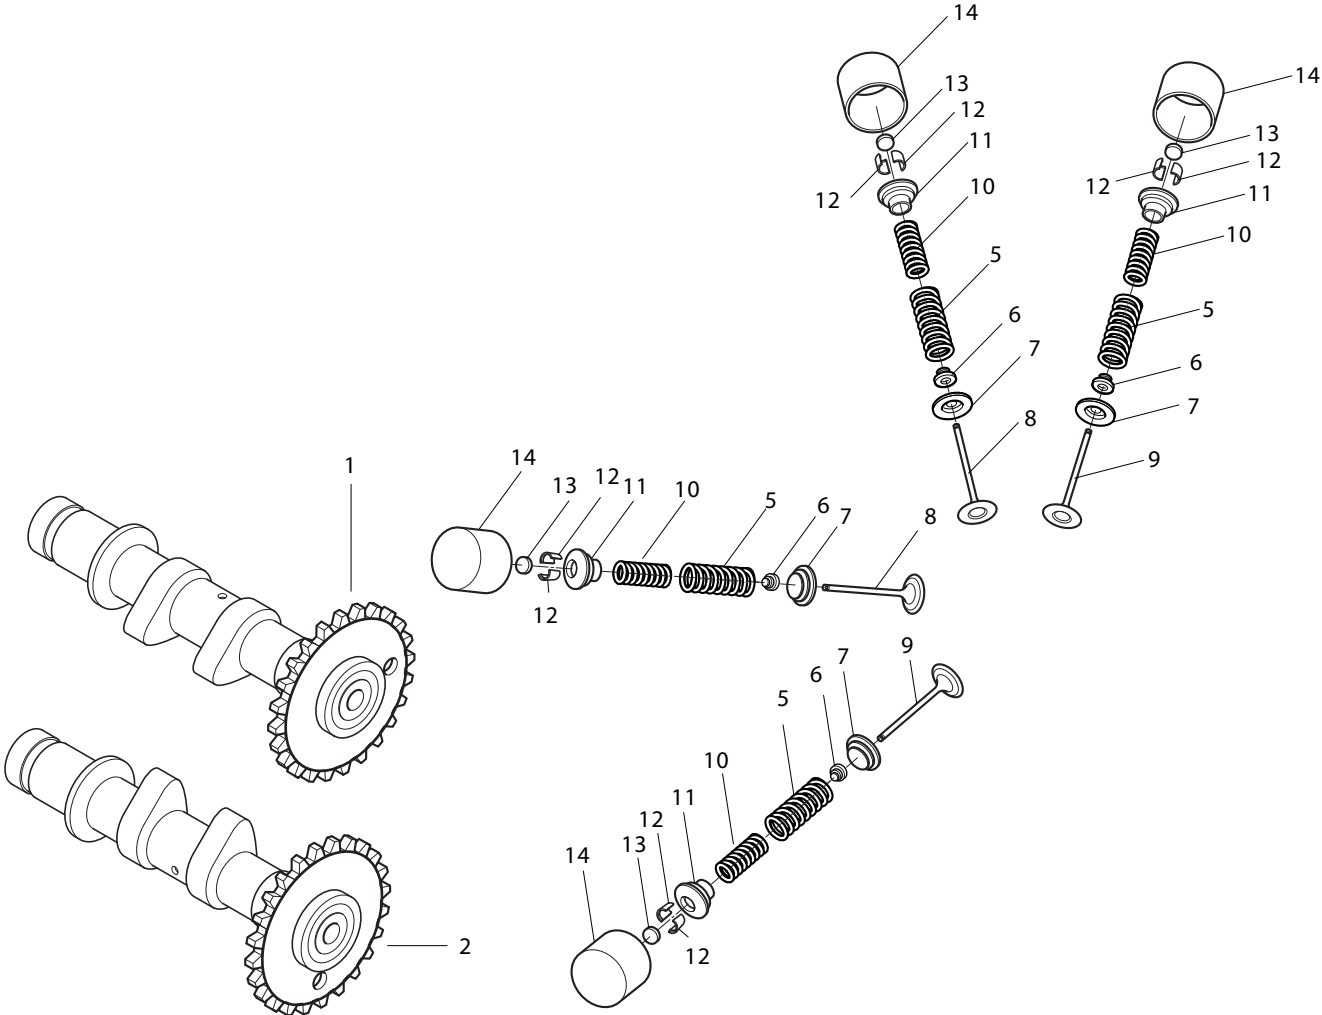

FIG 8

FIG 8. CAMSHAFT / VALVE

REF. NO.	PART NUMBER 7EU01/7F01/7G01/7S01	7G01/7S01 BLACK FRAME	GV650SE-7EU/7G01/7S01 30'yr anniversary	PART NAME	Q'ty	REMARKS	REC.Q'TY (PCS)
1	12710HN9100HPA	12710HN9100HPA	12710HN9100HPA	CAMSHAFT COMP, front intake	1		5
2	12730HN9100HPA	12730HN9100HPA	12730HN9100HPA	CAMSHAFT COMP, front exhaust	1		5
3	12720HN9100HPA	12720HN9100HPA	12720HN9100HPA	CAMSHAFT COMP, rear intake	1		5
4	12740HN9100HPA	12740HN9100HPA	12740HN9100HPA	CAMSHAFT COMP, rear exhaust	1		5
5	12922HN9100	12922HN9100	12922HN9100	SPRING, valve outer	8		
6	09289H04002	09289H04002	09289H04002	SEAL, valve stem oil	8		
7	12933HN9100	12933HN9100	12933HN9100	SEAT, valve spring	8		
8	12911HN9101	12911HN9101	12911HN9101	VALVE, intake rear	4		
9	12912HN9101	12912HN9101	12912HN9101	VALVE, exhaust	4		
10	12921HN9101	12921HN9101	12921HN9101	SPRING, valve inner	8		
11	12931HN9100	12931HN9100	12931HN9100	RETAINER, valve spring	8		
12	12932HJ8200	12932HJ8200	12932HJ8200	COTTER, valve	16		
13	12892-05C00(#120~220)	12892-05C00(#120~220)	12892-05C00(#120~220)	SHIM, tappet	8		20
14	12881HN9100	12881HN9100	12881HN9100	TAPPET	8