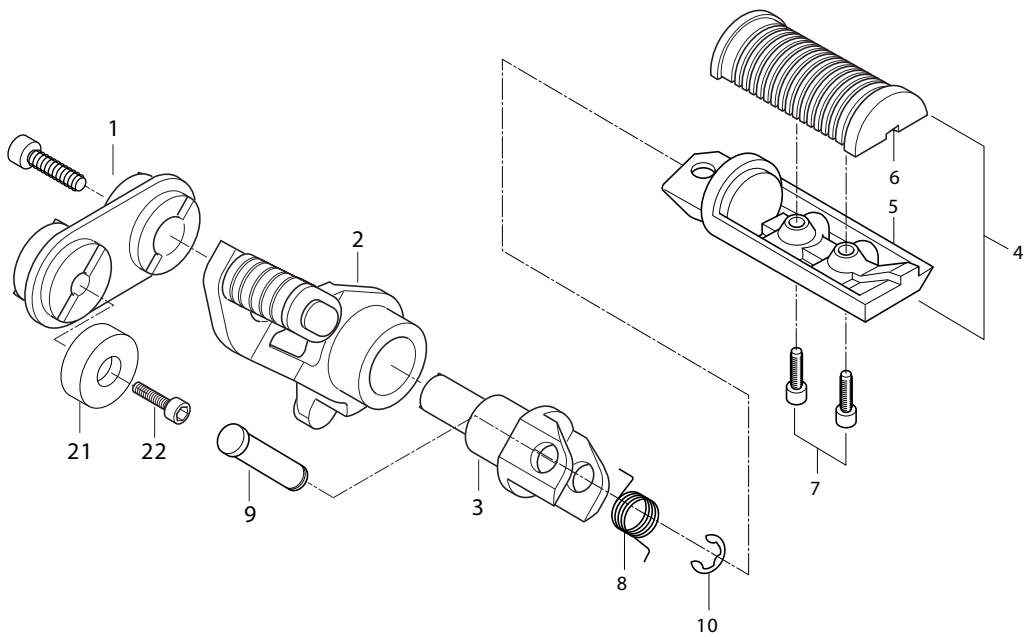

FIG 33

FIG 33. FOOTREST

REF. NO.	PART NUMBER 7EU01/7F01/7G01/7S01	7G01/7S01 BLACK FRAME	GV650SE-7EU/7G01/7S01 30'yr anniversary	PART NAME	Q'ty	REMARKS	REC.Q'TY (PCS)
1	43590HP9501PLA	43590HP9501PLA	43590HP9501PLA	BRKT COMP, ft footrest joint LH	1		7
2	25601HP9550 25600SP9550	25601HP9550 25600SP9550	25601HP9550 25600SP9550	LEVER COMP, gear shift (Lever ASS'Y+ Rod) LEVER ASSY, gear shift	1		
3	43510HP9502PLA	43510HP9502PLA	43510HP9502PLA	BOSS COMP, ft footrest	2		
4	43502HP9500	43502HP9500	43502HP9500	FOOTREST ASS'Y, front RH	1		7
5	43581HP9500	43581HP9500	43581HP9500	BAR, ft footrest LH	1	"NOT SALE"	
6	43550H93B00	43550H93B00	43550H93B00	RUBBER COMP, ft footrest	1	"NOT SALE"	
7	07110-06128	07110-06128	07110-06128	BOLT, front footrest bar	2		
8	09448H16001	09448H16001	09448H16001	SPRING, ft footrest bar	1		3
9	43579HP9500	43579HP9500	43579HP9500	PIN, ft footrest bar	1		
10	08332-11106	08332-11106	08332-11106	E-RING, ft footrest	2		
11	43661HM8101	43661HM8101	43661HM8101	BAR COMP, pillion footrest R	1		7
12	43671HM8101	43671HM8101	43671HM8101	BAR COMP, pillion footrest L	1		7
13	43620HP950003P	43620HP9500120	43620HP9500325	FOOTREST BAR, pillion R	1		5
14	43720HP950003P	43720HP9500120	43720HP9500325	FOOTREST BAR, pillion L	1		5
15	43641HM8101	43641HM8101	43641HM8101	PLATE, pillion stopper NO.2	2		
16	07120-08258	07120-08258	07120-08258	BOLT, pillion footrest	4		
17	43579HM8101	43579HM8101	43579HM8101	PIN, pillion footrest RH	2		
18	09448H14007	09448H14007	09448H14007	SPRING, pillion footrest RH	2		
19	08332-11048	08332-11048	08332-11048	E-RING, pillion footrest RH	2		
20	43631HM8101	43631HM8101	43631HM8101	PLATE, pillion stopper NO.1	2		
21	43572HP9500PLA	43572HP9500PLA	43572HP9500PLA	CAP, front footrest boss	2		
22	07110-10258	07110-10258	07110-10258	BOLT, front footrest boss cap	2		