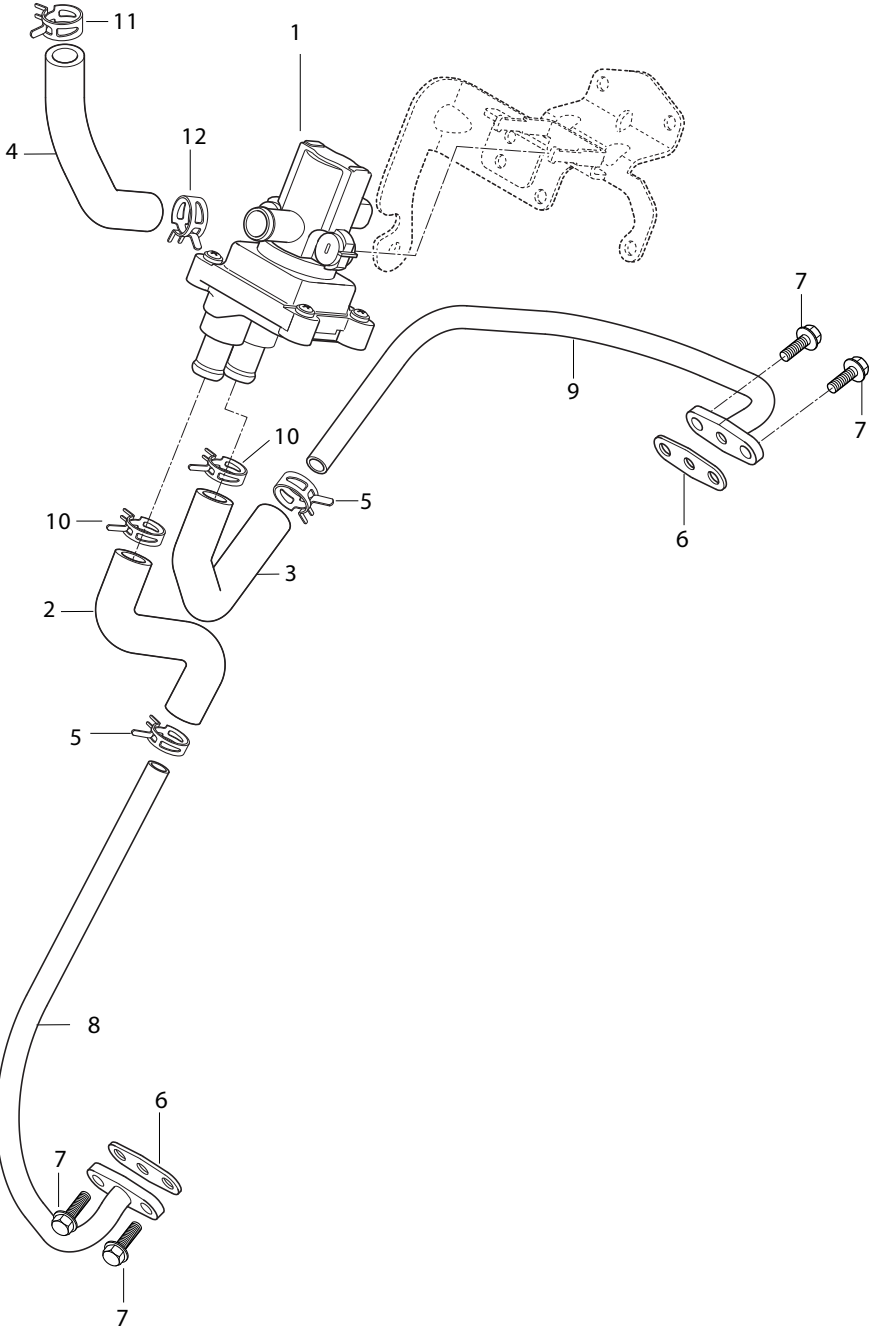

FIG.17

FWD

FIG 17. 2ND AIR

REF. NO.	PART NUMBER 7EU01/7F01/7G01/7S01	7G01/7S01 BLACK FRAME	GV650SE-7EU/7G01/7S01 30'yr anniversary	PART NAME	Q'ty	REMARKS	REC.Q'TY (PCS)
1	18500HR9800	18500HR9800	18500HR9800	VALVE ASS'Y, 2ND air	1		10
2	18631HR9800	18631HR9800	18631HR9800	HOSE, 2ND air pipe front	1		5
3	18641HR9800	18641HR9800	18641HR9800	HOSE, 2ND air pipe rear	1		5
4	18751HP9300	18751HP9300	18751HP9300	HOSE, 2ND air cleaner	1		5
5	09401H15401	09401H15401	09401H15401	CLAMP, 2ND air pipe	2		
6	18615HN9101	18615HN9101	18615HN9101	GASKET, 2ND air pipe	2		20
7	09128-06005	09128-06005	09128-06005	BOLT, 2ND air pipe	4		
8	18610HP9501	18610HP9501	18610HP9501	PIPE COMP, 2ND air front	1		5
9	18620HP9501	18620HP9501	18620HP9501	PIPE COMP, 2ND air rear	1		5
10	09401H16401	09401H16401	09401H16401	CLAMP, 2ND air pipe hose	2		10
11	09401H18401	09401H18401	09401H18401	CLAMP, 2ND air cleaner	1		10
12	09401H16401	09401H16401	09401H16401	CLAMP, 2ND air cleaner hose	1		10