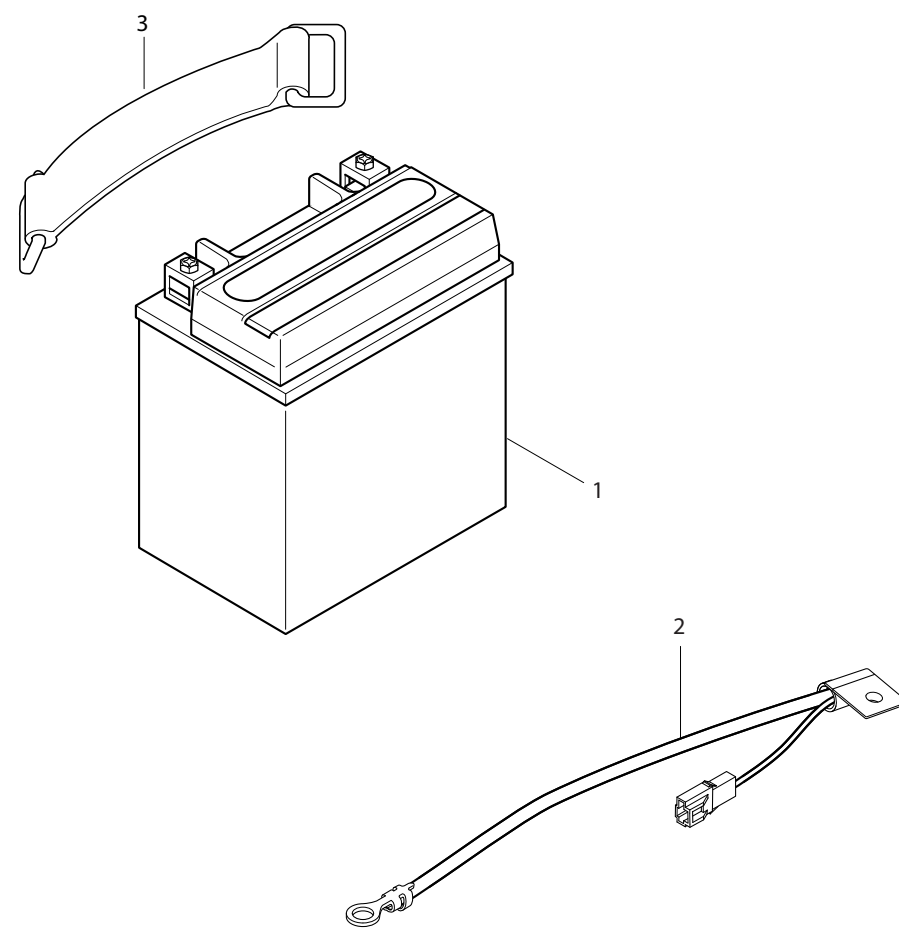

FIG 23

FIG 23. BATTERY

REF. NO.	PART NUMBER 7EU01/7F01/7G01/7S01	7G01/7S01 BLACK FRAME	GV650SE-7EU/7G01/7S01 30'yr anniversary	PART NAME	Q'ty	REMARKS	REC.Q'TY (PCS)
1	33610HM8100	33610HM8100	33610HM8100	BATTERY ASS'Y(12V 12Ah. STX14-BS)	1		7
2	33860HP9502	33860HP9502	33860HP9502	LEAD WIRE, battery minus	1		3
3	09462h00009	09462h00009	09462h00009	BAND, battery	1		3