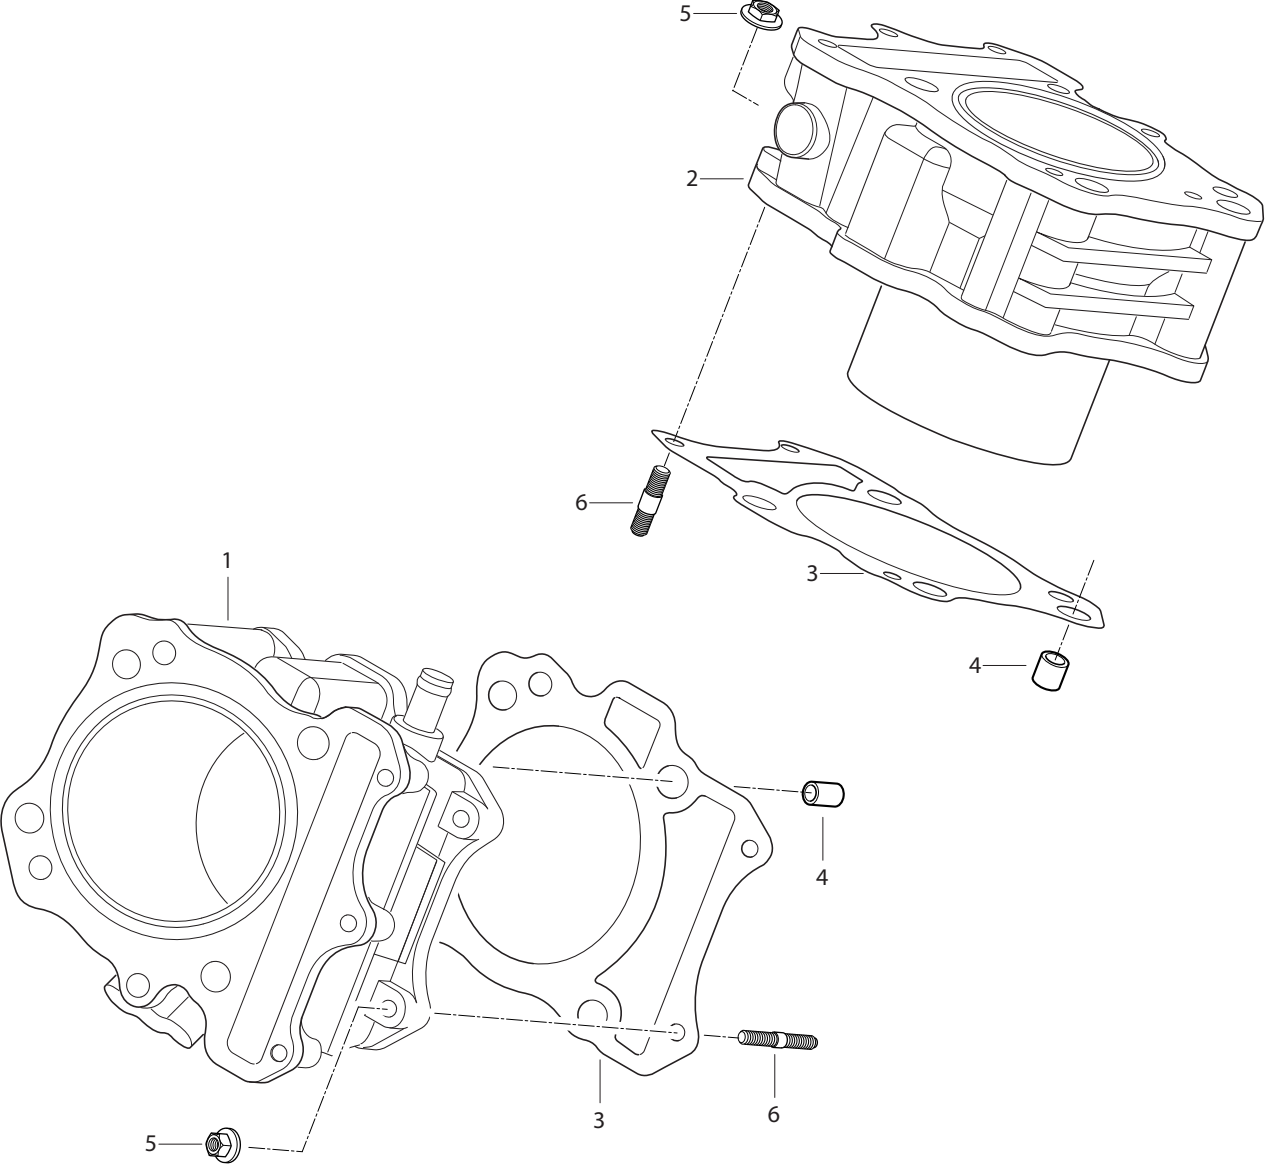

FIG 2

FIG 2. CYLINDER /FRONT, REAR

REF. NO.	PART NUMBER 7EU01/7F01/7G01/7S01	7G01/7S01 BLACK FRAME	GV650SE-7EU/7G01/7S01 30'yr anniversary	PART NAME	Q'ty	REMARKS	REC.Q'TY (PCS)
1	11210HN9100HPA	11210HN9110HPA	11210HN9110HPA	CYLINDER ASS'Y, front	1		10
2	11220HN9100HPA	11220HN9110HPA	11220HN9110HPA	CYLINDER ASS'Y, rear	1		10
3	11241HN9101	11241HN9101	11241HN9101	GASKET, cylinder	2		20
4	04213-13189	04213-13189	04213-13189	PIN, cylinder knock	4		
5	08316-16068	08316-16068	08316-16068	NUT, cylinder (M6)	4		
6	01421-06258	01421-06258	01421-06258	BOLT, cylinder stud (M6)	4		20