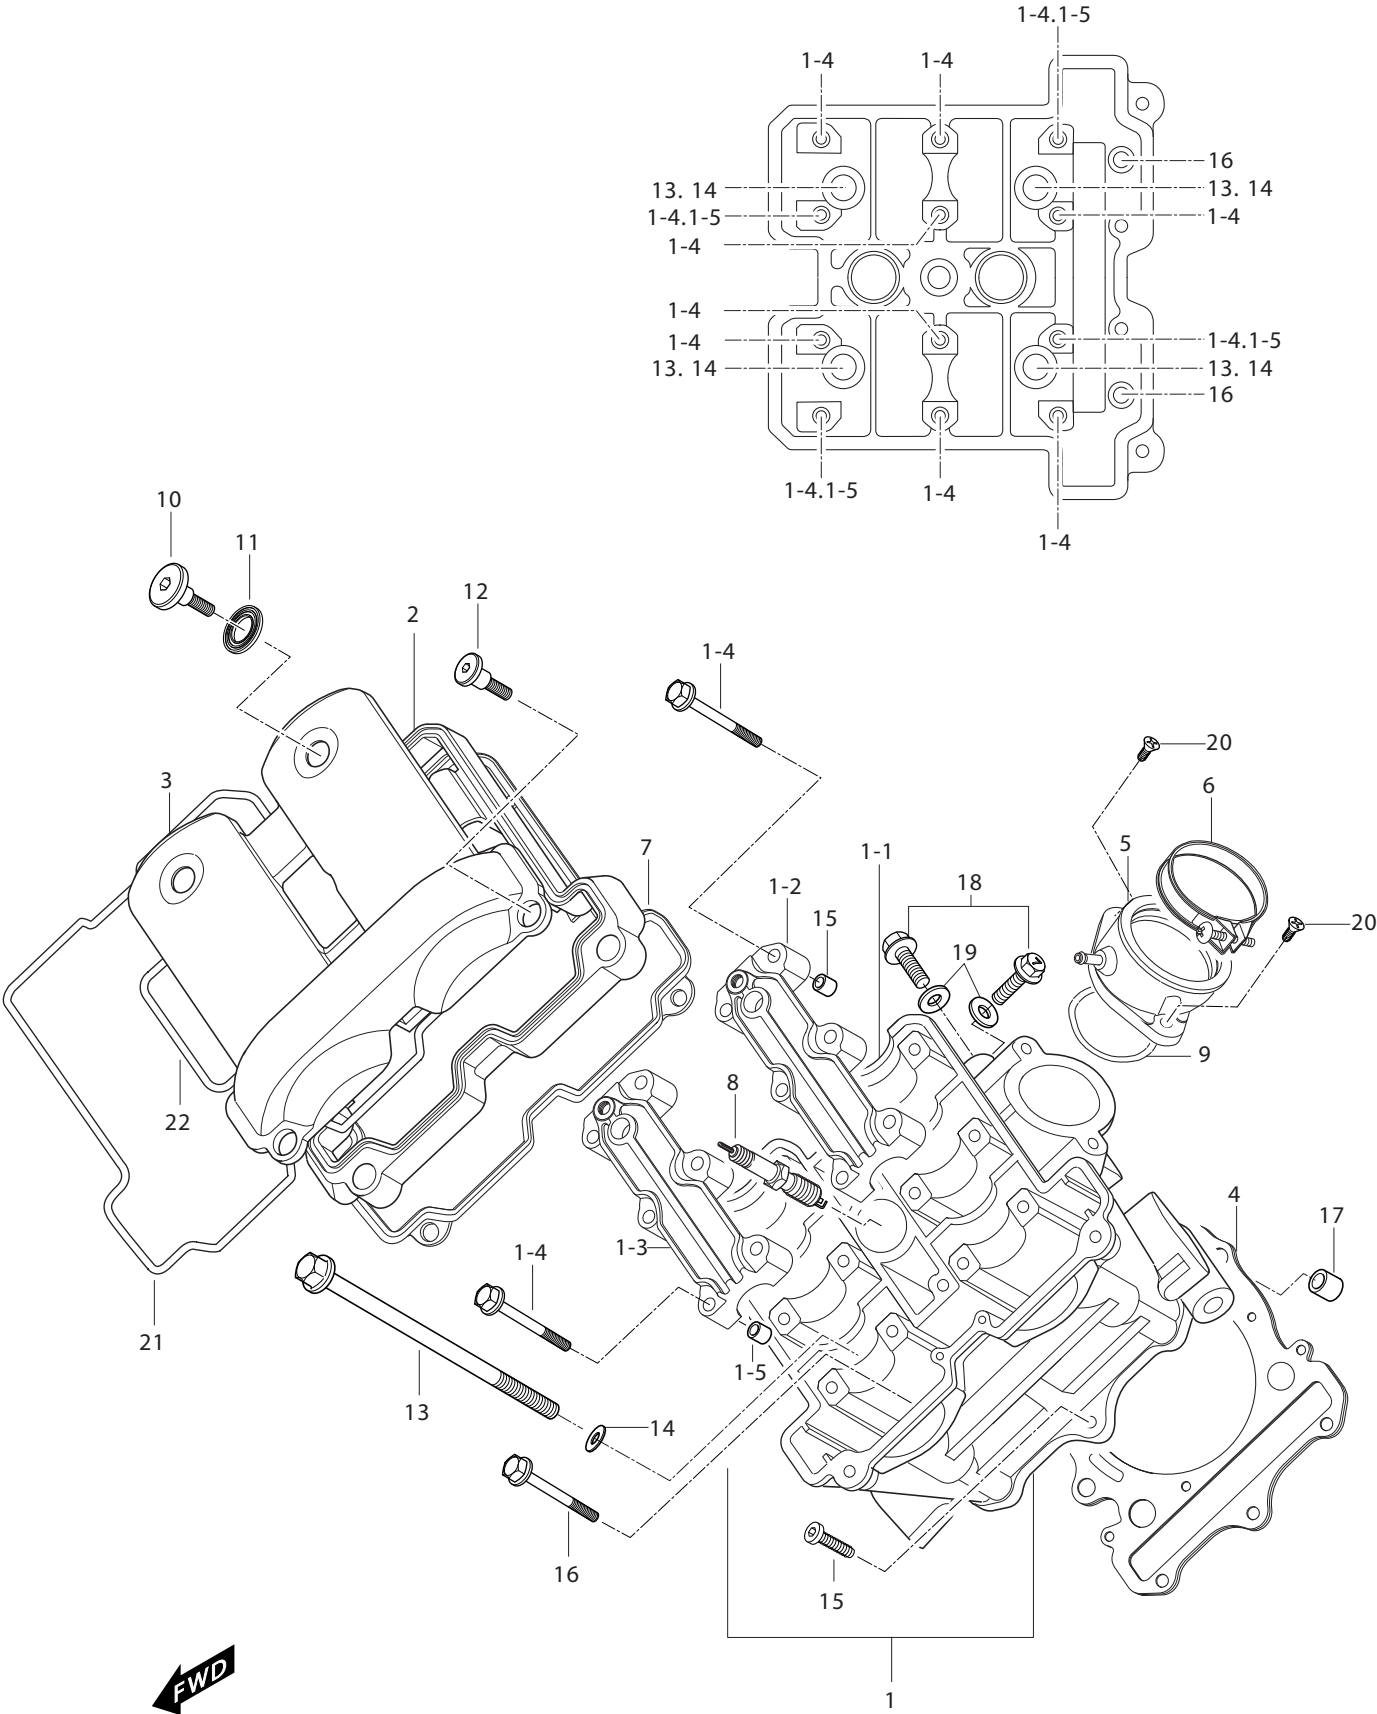

FIG 1-1. CYLINDER HEAD/(FRONT)

FIG 1-1

FIG 1-1. CYLINDER HEAD/(FRONT)

REF. NO.	PART NUMBER 7EU01/7F01/7G01/7S01	7G01/7S01 BLACK FRAME	GV650SE-7EU/7G01/7S01 30'yr anniversary	PART NAME	Q'ty	REMARKS	REC.Q'TY (PCS)
1	11110SN9102HPA	11110SN9110HPA	11110SN9110HPA	HEAD ASS'Y, cylinder front(Head+Plug)	1		5
1-2	11131HN9100	11131HN9100	11131HN9100	HOUSING, camshaft intake	1	NOT SALE	
1-3	11132HN9100	11132HN9100	11132HN9100	HOUSING, camshaft exhaust	1	NOT SALE	
1-4	09103H06002	09103H06002	09103H06002	BOLT, camshaft housing	12		
1-5	09206-08001	09206-08001	09206-08001	KNOCK PIN, camshaft housing	4		
2	11171HP95020S1	11171HP9502121	11171HP9502121	COVER,cylinder head lower	1		
3	11172HP95020BF	11172HP95020BF	11172HP9502121	COVER,cylinder head upper	1		
4	11141HN9101	11141HN9101	11141HN9101	GASKET, cylinder head	1		
5	13110HP9300	13110HP9300	13110HP9300	PIPE COMP, intake front	1		
6	09402-62208	09402-62208	09402-62208	CLAMP, carburetor	1		
7	11173HN9100	11173HN9100	11173HN9100	GASKET,cylinder head cover	1		20
8	09482-00456	09482-00456	09482-00456	PLUG,spark CR8E	1		
9	13131HN9100	13131HN9100	13131HN9100	O-RING, intake pipe	1		40
10	09106-07009	09106-07009	09106-07009	BOLT, cylinder head cover NO.1	2		40
11	09161H11008	09161H11008	09161H11008	WASHER, cylinder head cover	2		20
12	09106H07018	09106H07018	09106H07018	BOLT, cylinder head rear cover NO.2	2		20
13	09103H10001	09103H10001	09103H10001	BOTL,cylinder head (M10)	4		10
14	09160H10002	09160H10002	09160H10002	WASHER, cylinder head bolt	4		10
15	07120-06408	07120-06408	07120-06408	BOLT, cylinder head NO.1 (M6)	1		10
16	09103H06001	09103H06001	09103H06001	BOLT, cylinder head NO.2 (M6)	2		10
17	04213-13189	04213-13189	04213-13189	PIN, cylinder knock	2		
18	01514-08128	01514-08128	01514-08128	BOLT, oil gallery	2		
19	09168-08008	09168-08008	09168-08008	GASKET, oil gallery bolt	2		20
20	02122-06208	02122-06208	02122-06208	SCREW, intake pipe	2		
21	11181HP9500	11181HP9500	11181HP9500	O-RING, cylinder head lower cover No.1	1		10
22	11182HP9500	11182HP9500	11182HP9500	O-RING, cylinder head lower cover No.2	1		10