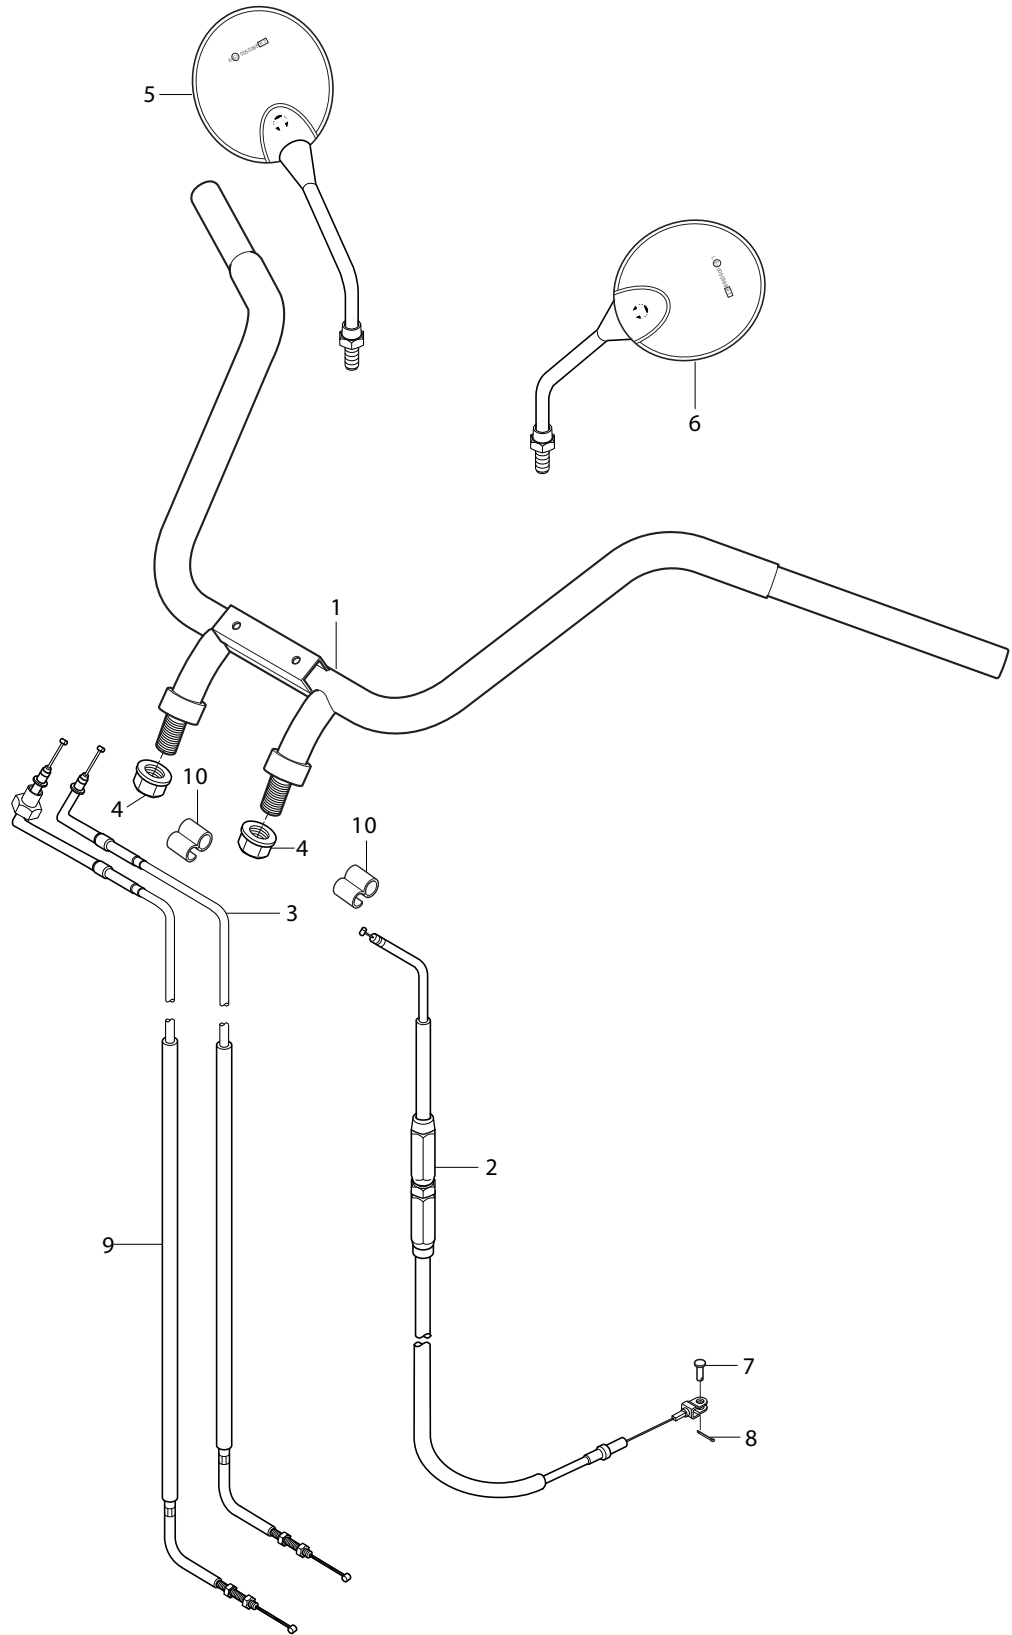

FIG 42

FIG 42. HANDLE BAR

REF. NO.	PART NUMBER 7EU01/7F01/7G01/7S01	7G01/7S01 BLACK FRAME	GV650SE-7EU/7G01/7S01 30'yr anniversary	PART NAME	Q'ty	REMARKS	REC.Q'TY (PCS)
1	56110HP9506PLA	56110HP9506PLA	56110H79B00PAM	HANDLE BAR COMP	1		7
2	58200HP9501	58200HP9501	58200HP9501	CABLE ASS`Y CLUTCH	1		7
3	58300HR9800	58300HR9800	58300HR9800	CABLE ASS`Y, throttle	1		7
4	08319-31126	08319-31126	08319-31126	NUT, handle bar & upper brkt	2		
5	56500HP9501	56500HP9501	56500HP9501	MIRROR ASS`Y, rear view R	1		10
6	56600HP9501	56600HP9501	56600HP9501	MIRROR ASS`Y, rear view L	1		10
7	09200-06004	09200-06004	09200-06004	PIN, clutch cable	1		
8	04111-20158	04111-20158	04111-20158	COTTER PIN, clutch	1		
9	58600HR9800	58600HR9800	58600HR9800	CABLE ASS`Y, throttle return	1		
10	09408-00002	09408-00002	09408-00002	CLIP	2		
11	56501HP9500	56501HP9500	56501HP9500	MIRROR SET	1		20