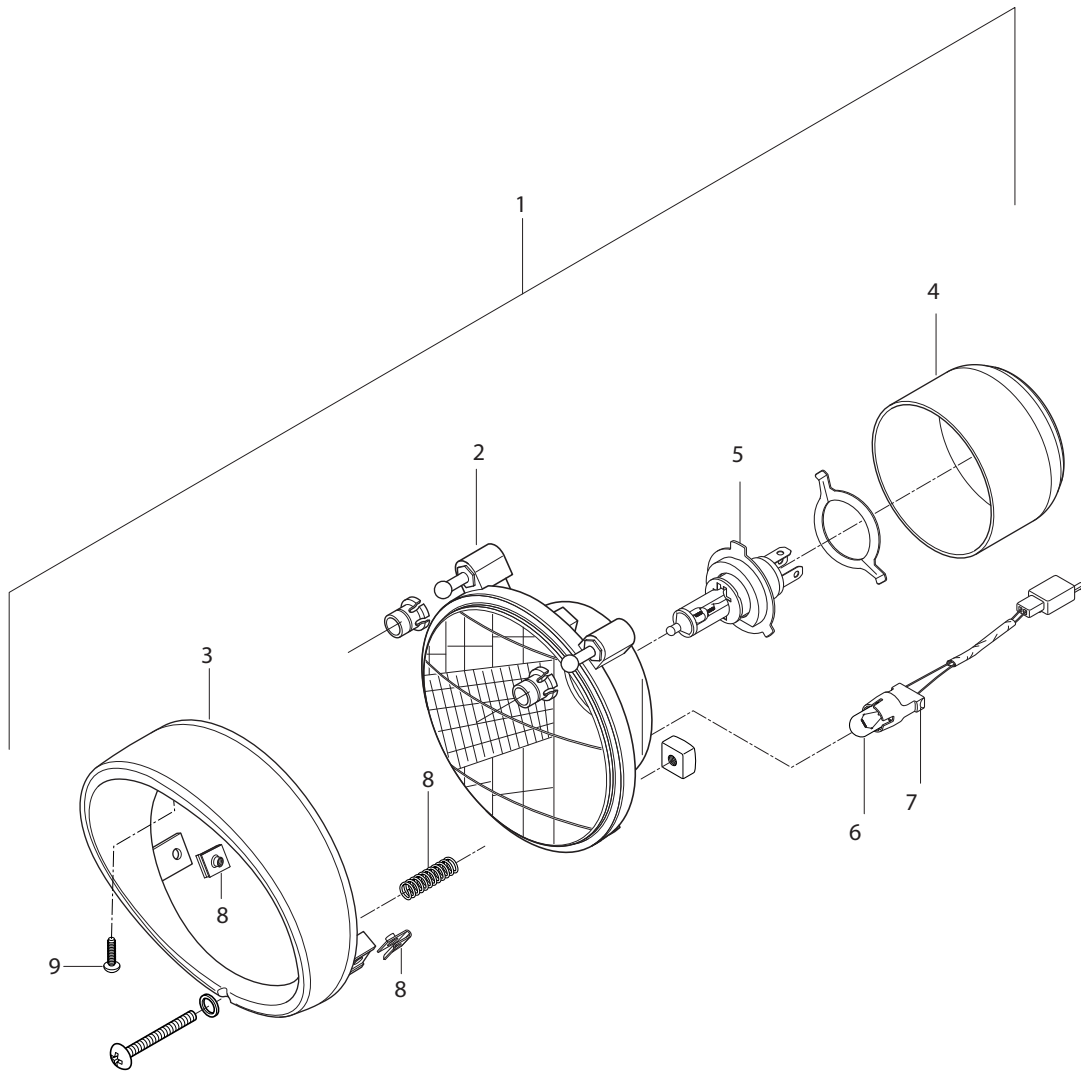

FIG.26

FIG 26. HEAD LAMP

REF. NO.	PART NUMBER 7EU01/7F01/7G01/7S01	7G01/7S01 BLACK FRAME	GV650SE-7EU/7G01/7S01 30'yr anniversary	PART NAME	Q'ty	REMARKS	REC.Q'TY (PCS)
1	35100HP9500	35100HP9500	35100H79B00	HEAD LAMP ASS'Y(12v H4 60/55w)	1		7
2	35120HP9500	35120HP9500	35120HP9500	REFLECTOR, head lamp	1		
3	35111HP9500	35111HP9500	35111HP9500	RIM, head camp	1		
4	35173HP9500	35173HP9500	35173HP9500	DUST COVER	1		
5	09471H12103	09471H12103	09471H12103	BULB, head lamp (12v)	1		20
6	09471H12110	09471H12110	09471H12110	BULB, head lamp low(12v)	1		20
7	35160HP9500	35160HP9500	35160HP9500	SOCKET ASS'Y, position	1		
8	09148-05039	09148-05039	09148-05039	NUT, head lamp	2		
9	09404-08403	09404-08403	09404-08403	SCREW, head lamp	1		