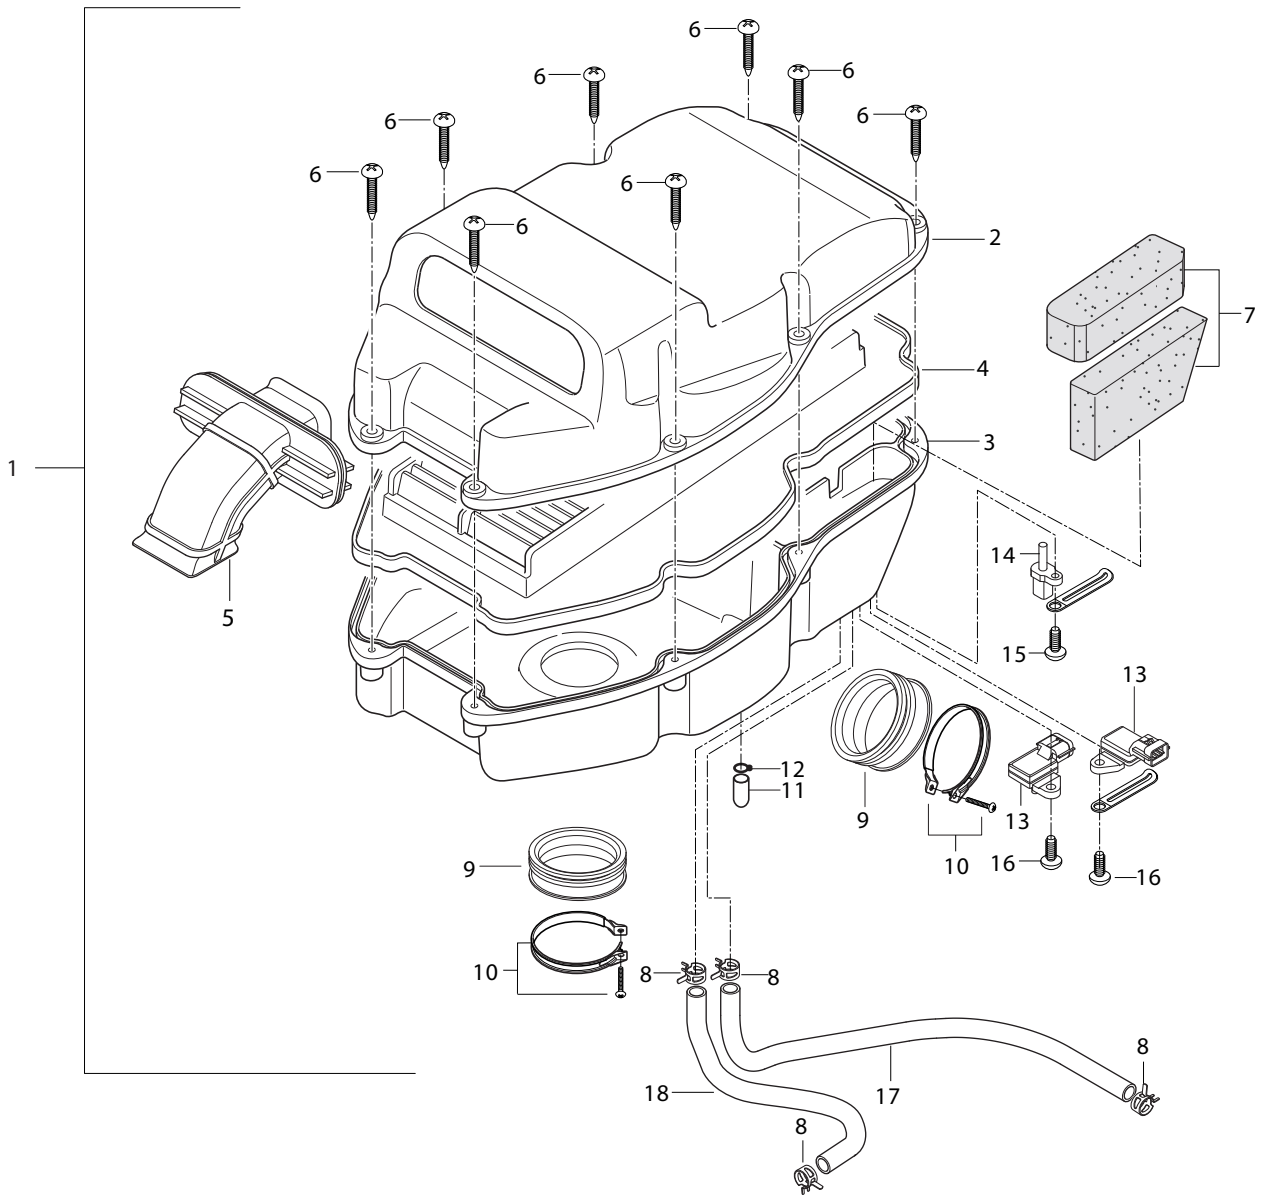

FIG.12

FIG 12. AIR CLEANER&CHAMBER

REF. NO.	PART NUMBER 7EU01/7F01/7G01/7S01	7G01/7S01 BLACK FRAME	GV650SE-7EU/7G01/7S01 30'yr anniversary	PART NAME	Q'ty	REMARKS	REC.Q'TY (PCS)
1	13700HR9800	13700HR9800	13700HR9800	CLEANER ASS'Y, air	1		10
2	13721HR9800	13721HR9800	13721HR9800	CAP, air cleaner	1	NOT SALE	
3	13741HR9801	13741HR9801	13741HR9801	CASE, air cleaner	1	NOT SALE	
4	13780HR9800	13780HR9800	13780HR9800	FILTER COMP, air cleaner	1		50
5	13891HR9800	13891HR9800	13891HR9800	TUBE, outlet inlet	1	NOT SALE	
6	03241-05255	03241-05255	03241-05255	SCREW, air cleaner	8	NOT SALE	
7	16881HR9800	16881HR9800	16881HR9800	FILTER, oil return	1		20
8	09401H16401	09401H16401	09401H16401	CLAMP, breather	4	NOT SALE	
9	13881HP9301	13881HP9301	13881HP9301	TUBE, outlet	2	NOT SALE	
10	09402-54207	09402-54207	09402-54207	CLAMP, outlet tube	2	NOT SALE	
11	13895HF4500	13895HF4500	13895HF4500	PLUG, oil drain	1	NOT SALE	
12	09401-14301	09401-14301	09401-14301	CLIP, oil drain pluge	1		
13	37920HP9300	37920HP9300	37920HP9300	SENSOR, intake air pressure	2		10
14	37930HP9300	37930HP9300	37930HP9300	SENSOR, intake air temperature	1		10
15	03241-05125	03241-05125	03241-05125	SCREW,ntake air temperature	1		
16	03241-05255	03241-05255	03241-05255	SCREW,intake air pressure	2		
17	16831HR9800	16831HR9800	16831HR9800	HOSE, breather ail return No2	1		
18	16821HP9800	16821HP9800	16821HP9800	HOSE, breather ail return No1	1