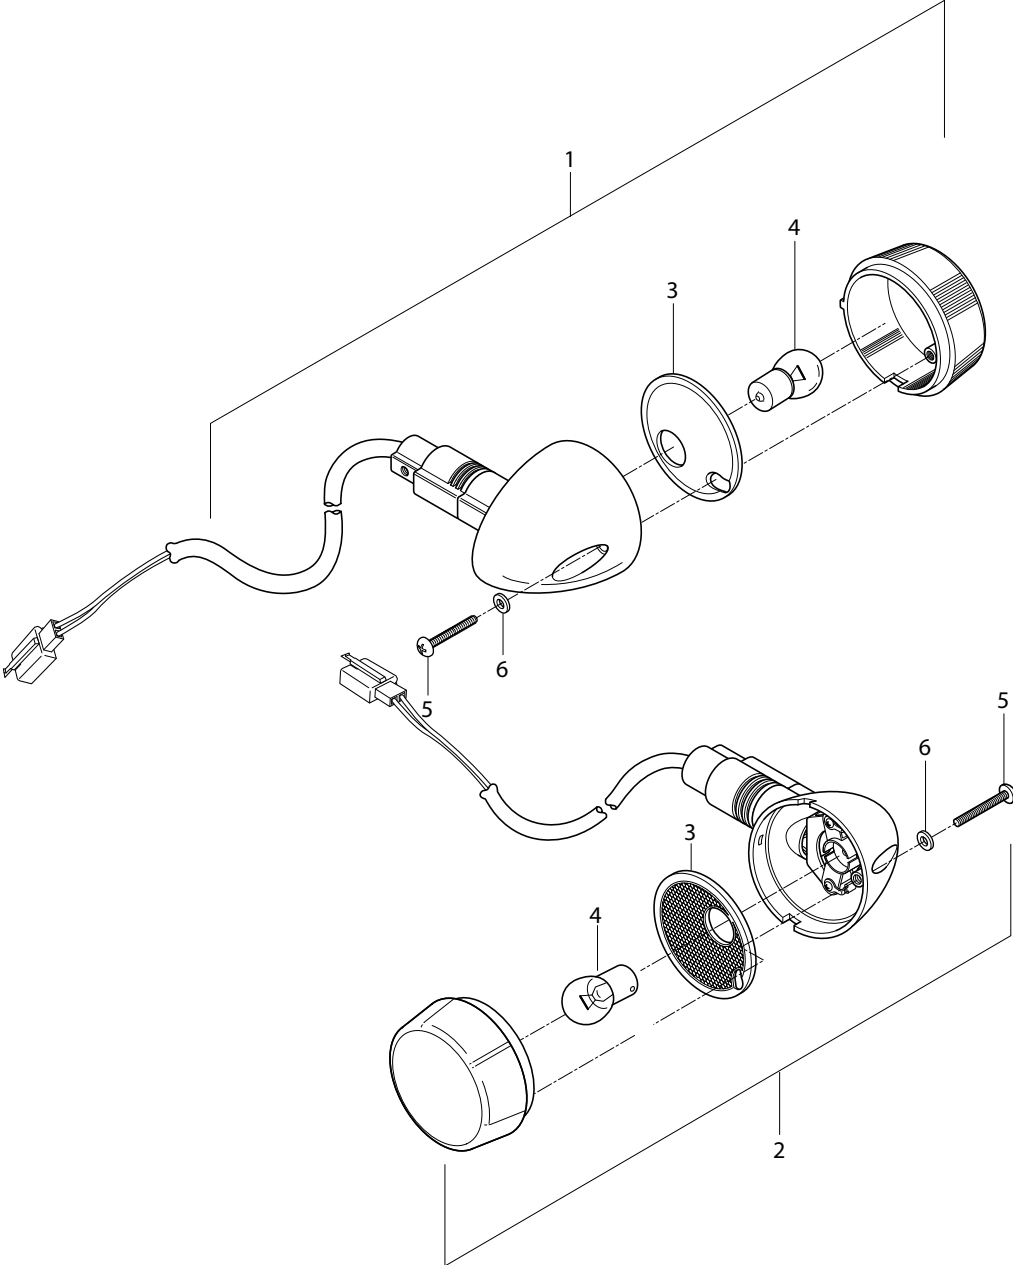

FIG.27

FIG 27. FRONT TURN SIGNAL LAMP

REF. NO.	PART NUMBER 7EU01/7F01/7G01/7S01	7G01/7S01 BLACK FRAME	GV650SE-7EU/7G01/7S01 30'yr anniversary	PART NAME	Q'ty	REMARKS	REC.Q'TY (PCS)
1	35601HP9501	35601HP9501	35601H78900	LAMP ASS'Y, Ft turnsignal R	1		10
2	35602HP9501	35602HP9501	35602H78900	LAMP ASS'Y, Ft turnsignal L	1		10
3	35614HP9500	35614HP9500	35614HP9500	REFLECTOR,turnsignal	2		
4	09471H12112	09471H12112	09471H12112	BULB, (12V)	2		30
5	02142-05128	02142-05128	02142-05128	SCREW, turnignal lamp	2		
6	35609H93B00	35609H93B00	35609H93B00	VINYL WASHER	2		