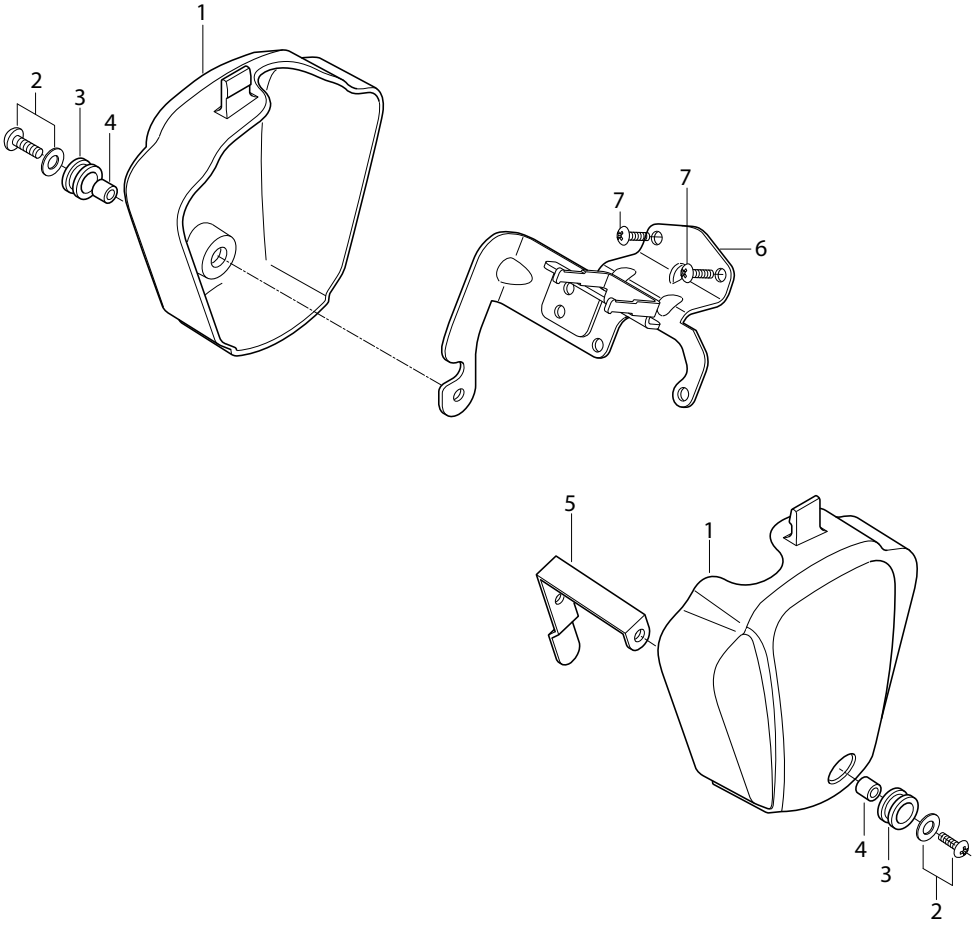

FIG.17-1

FWD

FIG 17-1. FUEL PUMP

REF. NO.	PART NUMBER 7EU01/7F01/7G01/7S01	7G01/7S01 BLACK FRAME	GV650SE-7EU/7G01/7S01 30'yr anniversary	PART NAME	Q'ty	REMARKS	REC.Q'TY (PCS)
1	18581HP9500	18581HP9500	18581H79B00122	COVER, decoration	2		5
2	09136-06022	09136-06022	09136-06022	SCREW, decoration cover	2		10
3	09320-09016	09320-09016	09320-09016	CUSHION, decoration cover	2		10
4	09180-06114	09180-06114	09180-06114	SPACER, decoration cover cushion	2		
5	18490HP9500	18490HP9500	18490HP9500	BRACKET COMP, decoration cover LH	1		
6	18590HR9800	18590HR9800	18590HR9800	BRACKET COMP, 2nd air valve	1		10
7	01547-06148	01547-06148	01547-06148	BOLT, 2nd air bracket	2		