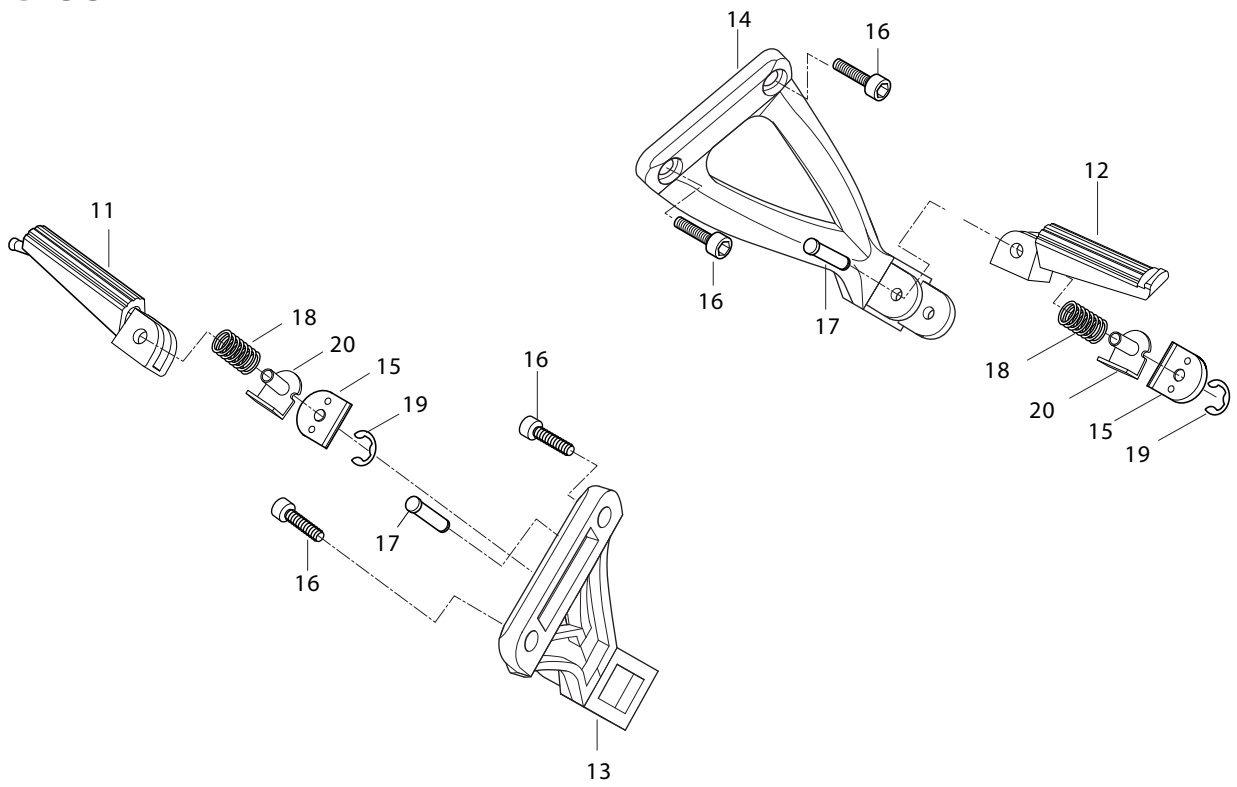

FIG 33

FIG 33. FOOTREST

REF. NO.	PART NUMBER 7EU01/7F01/7G01/7S01	7G01/7S01 BLACK FRAME	GV650SE-7EU/7G01/7S01 30'yr anniversary	PART NAME	Q'ty	REMARKS	REC.Q'TY (PCS)
1	43590HP9501PLA	43590HP9501PLA	43590HP9501PLA	BRKT COMP, ft footrest joint LH	1		7
2	25601HP9550 25600SP9550	25601HP9550 25600SP9550	25601HP9550 25600SP9550	LEVER COMP, gear shift (Lever ASS'Y+ Rod) LEVER ASSY, gear shift	1		
3	43510HP9502PLA	43510HP9502PLA	43510HP9502PLA	BOSS COMP, ft footrest	2		
4	43502HP9500	43502HP9500	43502HP9500	FOOTREST ASS'Y, front RH	1		7
5	43581HP9500	43581HP9500	43581HP9500	BAR, ft footrest LH	1	"NOT SALE"	
6	43550H93B00	43550H93B00	43550H93B00	RUBBER COMP, ft footrest	1	"NOT SALE"	
7	07110-06128	07110-06128	07110-06128	BOLT, front footrest bar	2		
8	09448H16001	09448H16001	09448H16001	SPRING, ft footrest bar	1		3
9	43579HP9500	43579HP9500	43579HP9500	PIN, ft footrest bar	1		
10	08332-11106	08332-11106	08332-11106	E-RING, ft footrest	2		
11	43661HM8101	43661HM8101	43661HM8101	BAR COMP, pillion footrest R	1		7
12	43671HM8101	43671HM8101	43671HM8101	BAR COMP, pillion footrest L	1		7
13	43620HP950003P	43620HP9500120	43620HP9500325	FOOTREST BAR, pillion R	1		5
14	43720HP950003P	43720HP9500120	43720HP9500325	FOOTREST BAR, pillion L	1		5
15	43641HM8101	43641HM8101	43641HM8101	PLATE, pillion stopper NO.2	2		
16	07120-08258	07120-08258	07120-08258	BOLT, pillion footrest	4		
17	43579HM8101	43579HM8101	43579HM8101	PIN, pillion footrest RH	2		
18	09448H14007	09448H14007	09448H14007	SPRING, pillion footrest RH	2		
19	08332-11048	08332-11048	08332-11048	E-RING, pillion footrest RH	2		
20	43631HM8101	43631HM8101	43631HM8101	PLATE, pillion stopper NO.1	2		
21	43572HP9500PLA	43572HP9500PLA	43572HP9500PLA	CAP, front footrest boss	2		
22	07110-10258	07110-10258	07110-10258	BOLT, front footrest boss cap	2		