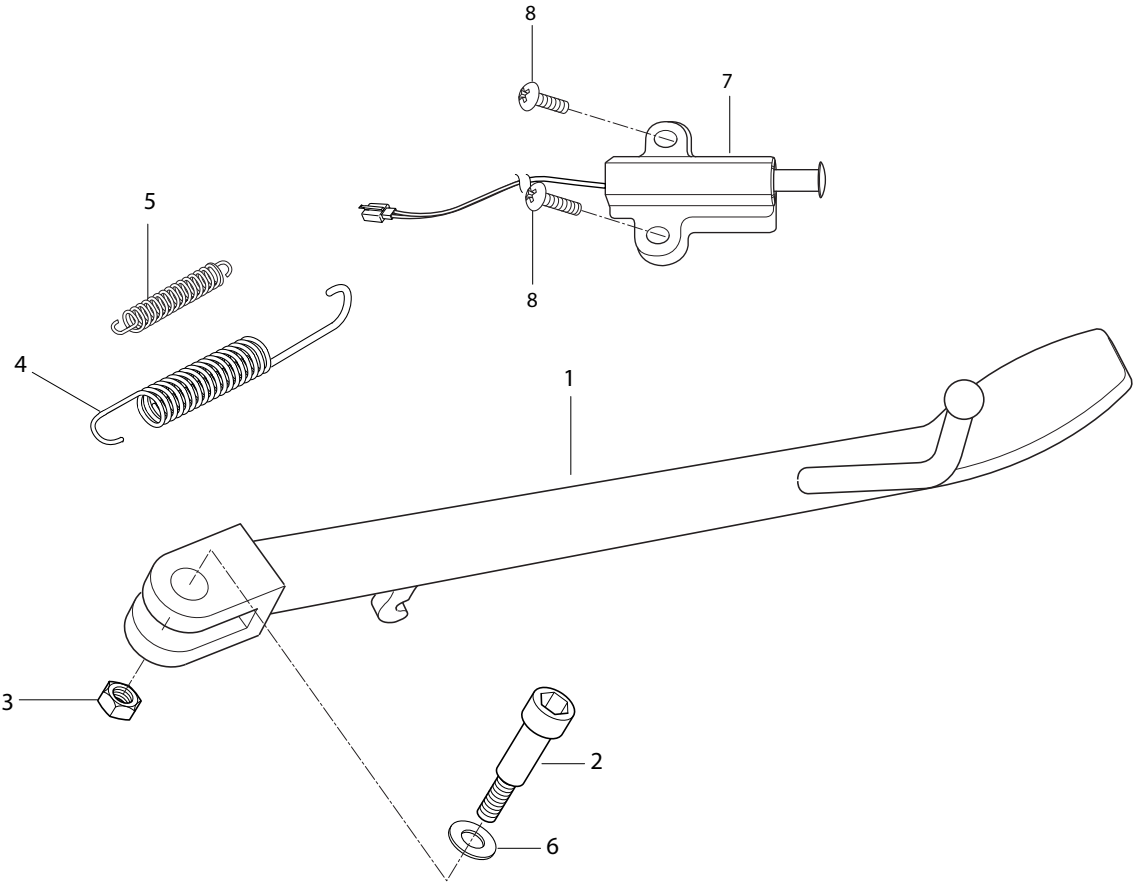

FIG 31

FWD

FIG 31. PROP STAND

REF. NO.	PART NUMBER 7EU01/7F01/7G01/7S01	7G01/7S01 BLACK FRAME	GV650SE-7EU/7G01/7S01 30'yr anniversary	PART NAME	Q'ty	REMARKS	REC.Q'TY (PCS)
1	42310HP9501PLA	42310HP9501PLA	42310HP9501PLA	STAND COMP, prop	1		3
2	09111H10052	09111H10052	09111H10052	BOLT, prop stand	1		10
3	08310-22106	08310-22106	08310-22106	NUT, prop stand	1		3
4	09443-15047	09443-15047	09443-15047	SPRING, prop stand outer	1		3
5	09443-06001	09443-06001	09443-06001	SPRING, prop stand inner	1		
6	08221-12225	08221-12225	08221-12225	SHIM, prop stand	1		
7	37840HP9500	37840HP9500	37840HP9500	SWITCH ASS'Y, side stand	1		10
8	01517-06206	01517-06206	01517-06206	BOLT, side stand No.1	2		5