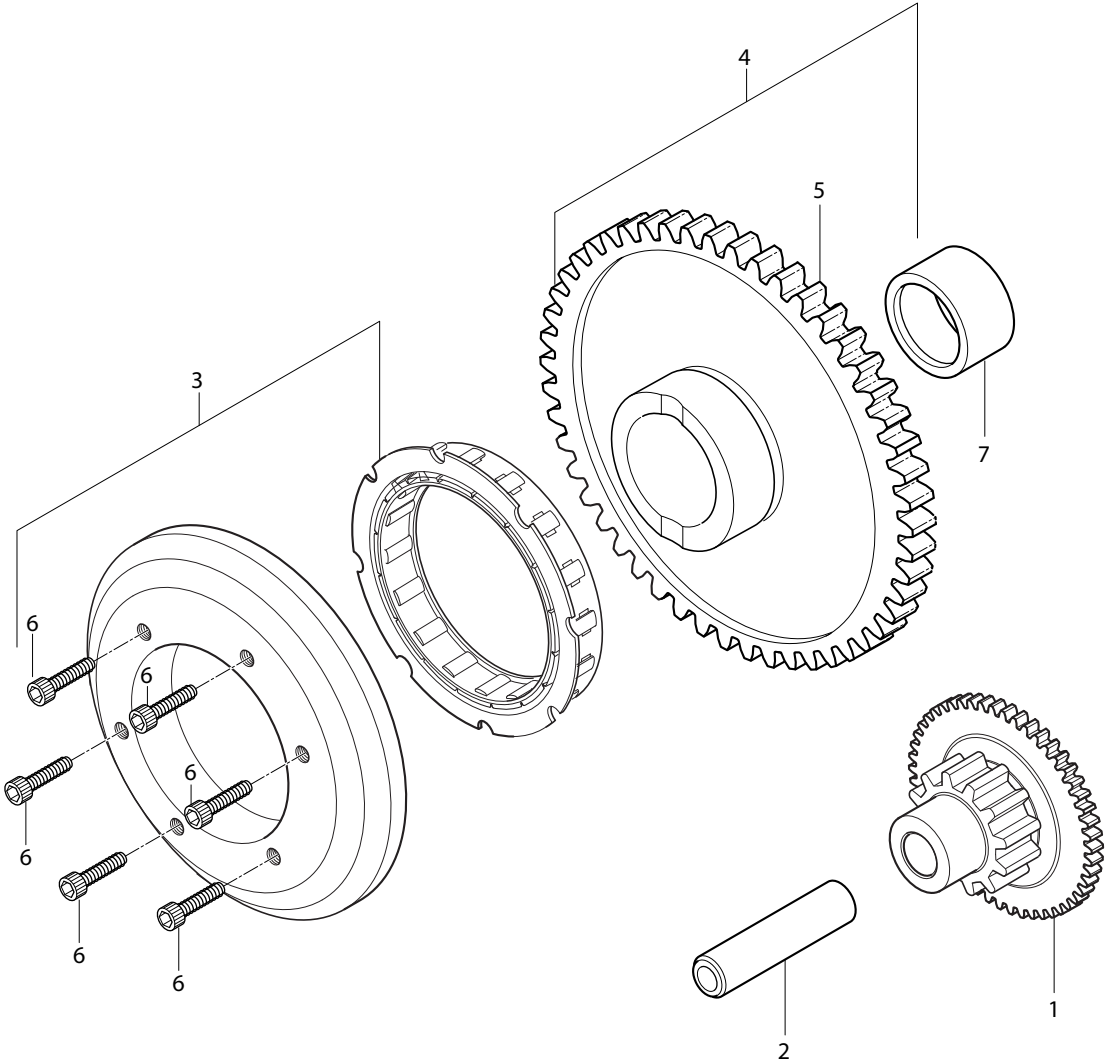

FIG.7

FIG 7. STARTER CLUTCH

REF. NO.	PART NUMBER 7EU01/7F01/7G01/7S01	7G01/7S01 BLACK FRAME	GV650SE-7EU/7G01/7S01 30'yr anniversary	PART NAME	Q'ty	REMARKS	REC.Q'TY (PCS)
1	12611HN9100	12611HN9100	12611HN9100	GEAR, starter idle	1		5
2	09206-13003	09206-13003	09206-13003	PIN,starter idle gear	1		5
3	12614HN9101	12614HN9101	12614HN9101	CLUTCH, starter one way	1		
4	12620HN9102	12620HN9102	12620HN9102	GEAR COMP, starter clutch	1		
5	12621HN9101	12621HN9101	12621HN9101	GEAR, starter clutch	1		
6	07110-08168	07110-08168	07110-08168	BOLT, starter clutch	6	NOT SALE	
7	09304H27001	09304H27001	09304H27001	BUSH, starter clutch gear	1		