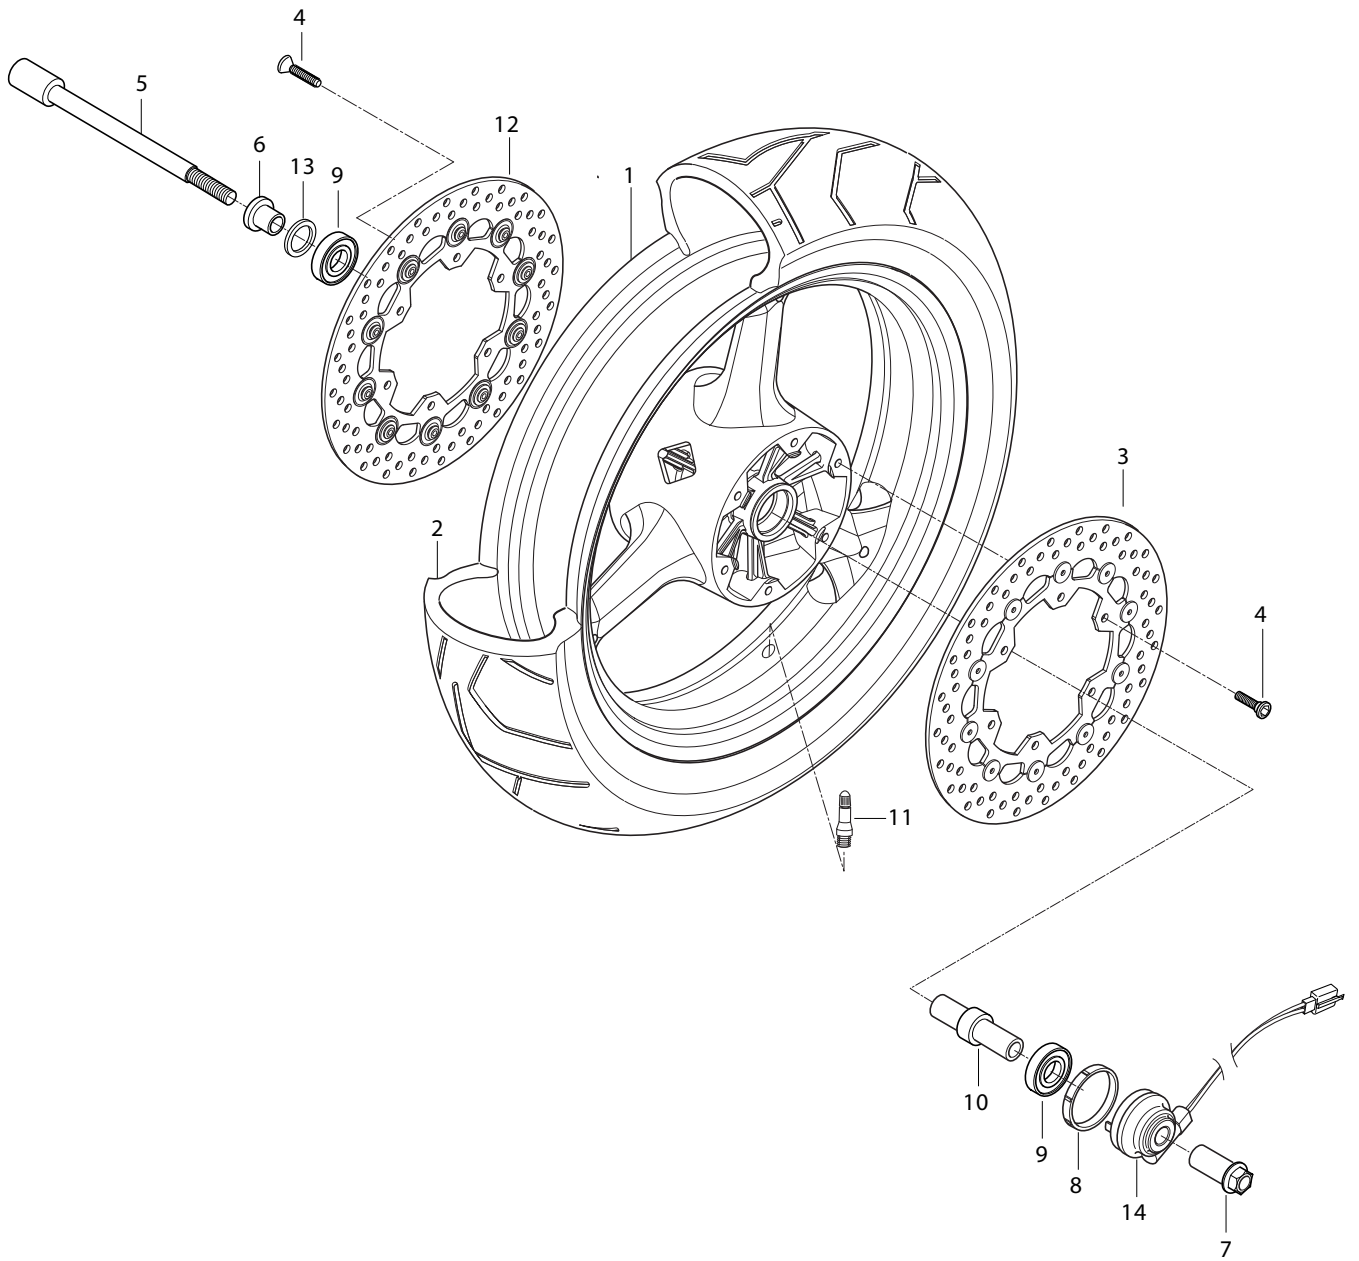

FIG 41

FWD

FIG 41. FRONT WHEEL

REF. NO.	PART NUMBER 7EU01/7F01/7G01/7S01	7G01/7S01 BLACK FRAME	GV650SE-7EU/7G01/7S01 30'yr anniversary	PART NAME	Q'ty	REMARKS	REC.Q'TY (PCS)
1	54140SP9500HPA	54140SP9510HPA		WHEEL + TIRE REAR ASS'Y.	1		3
1-1	54141HP9500	54141HP9500120	54141HP9500325	WHEEL, front (J18×MT3.51)	1		
2	55100HP9500	55100HP9500	55100HP9500	TIRE SET, front	1		7
3	59220HP9502	59220HP9502	59220HP9502	DISC COMP, front brakel L	1		3
4	59421-03A01	59421-03A01	59421-03A01	BOLT, front brake discl	12		
5	54711HG5101	54711HG5101	54711HG5101	AXLE, front	1		2
6	54750HP9501	54750HP9501	54750HP9501	SPACER COMP, front axle R	1		2
7	59421-03A01	59421-03A01	59421-03A01	NUT, front axle	1		
8	54690HM8101	54690HM8101	54690HM8101	COVER, front wheel	1		
9	08124-63027	08124-63027	08124-63027	BEARING, front hub	2		3
10	54731HP9500	54731HP9500	54731HP9500	SPACER COMP, front hub	1		
11	55220-29C20	55220-29C20	55220-29C20	VALVE ASS'Y, wheel rim	1		
12	59210HP9502	59210HP9502	59210HP9502	DISC COMP, front brake R	1		5
13	09283H25002	09283H25002	09283H25002	OIL SEAL, front bearing	1		7
14	34860HP9201	34860HP9201	34860HP9201	SENSOR ASS'Y, speedometer	1		5