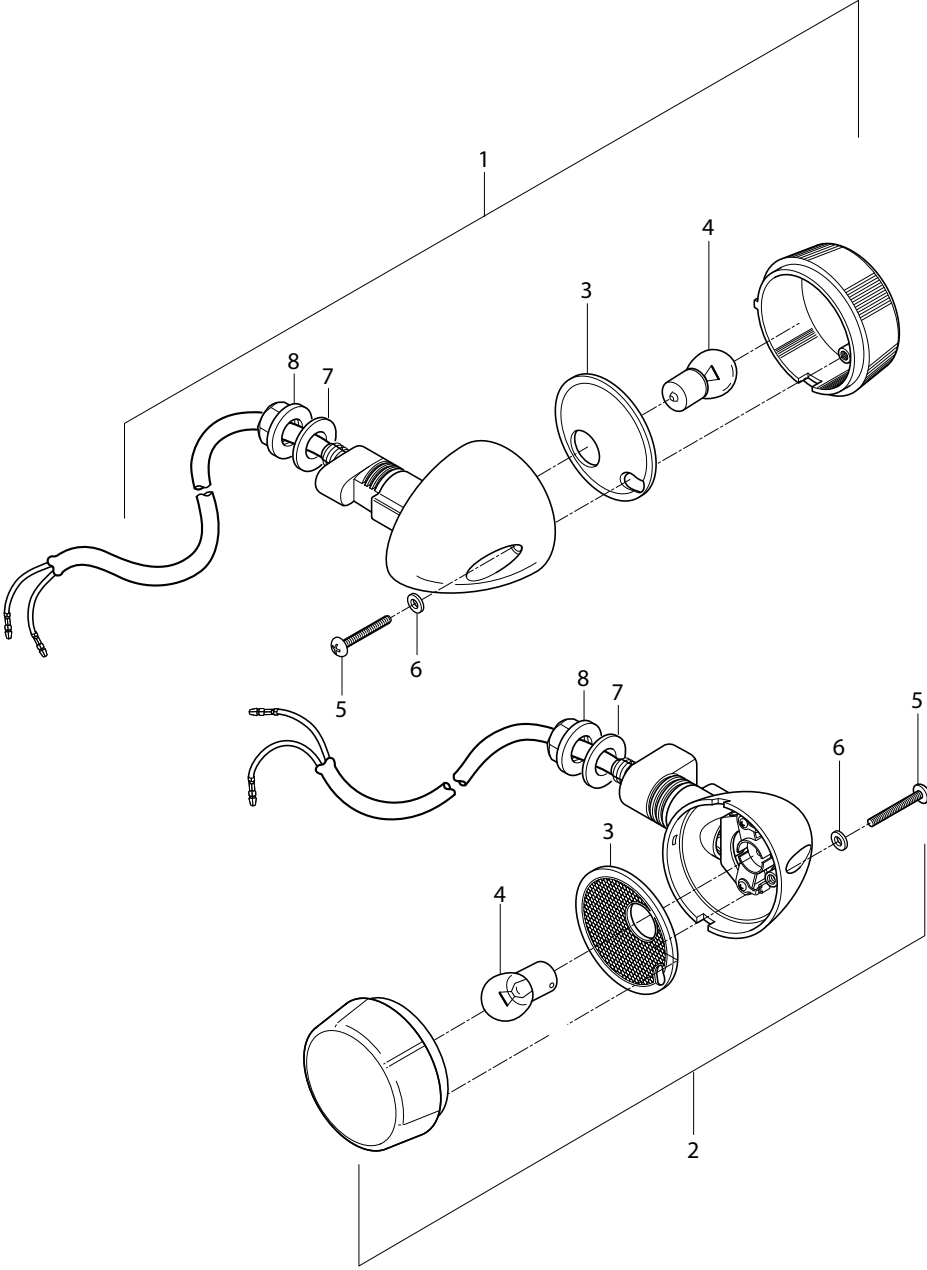

FIG.27-1

FIG 27-1. REAR TURN SIGNAL LAMP

REF. NO.	PART NUMBER 7EU01/7F01/7G01/7S01	7G01/7S01 BLACK FRAME	GV650SE-7EU/7G01/7S01 30'yr anniversary	PART NAME	Q'ty	REMARKS	REC.Q'TY (PCS)
1	35603HP9501	35603HP9501	35603H78900	LAMP ASS'Y, Rr turnsignal R	1		10
2	35604HP9501	35604HP9501	35604H78900	LAMP ASS'Y, Rr turnsignal L	1		10
3	35614HP9500	35614HP9500	35614HP9500	REFLECTOR	2		
4	03211H12112	03211H12112	03211H12112	BULB(12V, 10W)	2		30
5	02142-05246	02142-05246	02142-05246	SCREW, turnsignal lamp	2		
6	35609H93B00	35609H93B00	35609H93B00	VINYL WASHER	2		
7	09160-06019	09160-06019	09160-06019	WASHER, Rr turnsignal	2		
8	08316-26066	08316-26066	08316-26066	NUT, Rr turnsignal	2