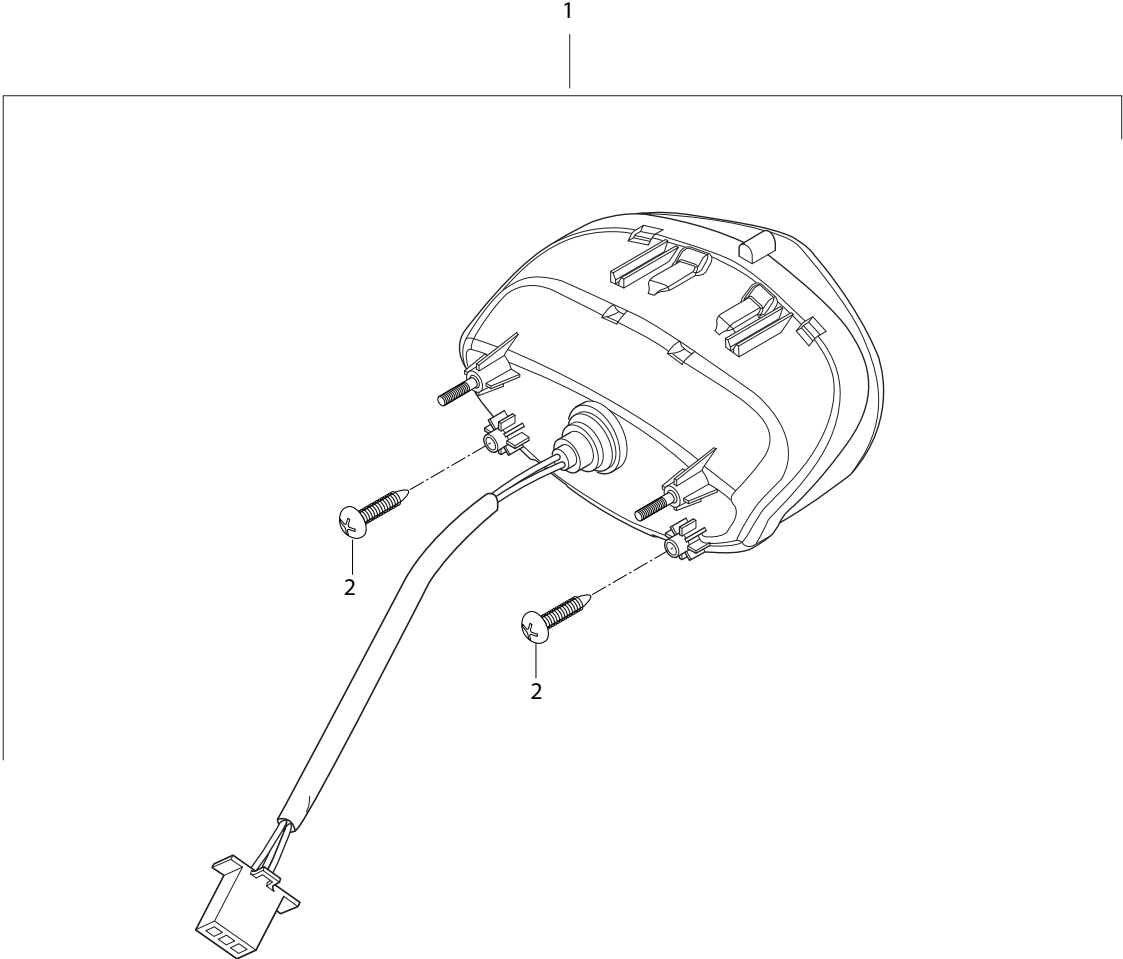

FIG 29

FIG 29. REAR COMBINATION

REF. NO.	PART NUMBER 7EU01/7F01/7G01/7S01	7G01/7S01 BLACK FRAME	GV650SE-7EU/7G01/7S01 30'yr anniversary	PART NAME	Q'ty	REMARKS	REC.Q'TY (PCS)
1	35710HP9500	35710HP9500	35710HP9500	LAMP ASS'Y, tail & stop	1		5
2	03241-05166	03241-05166	03241-05166	SCREW, tail & stop	2