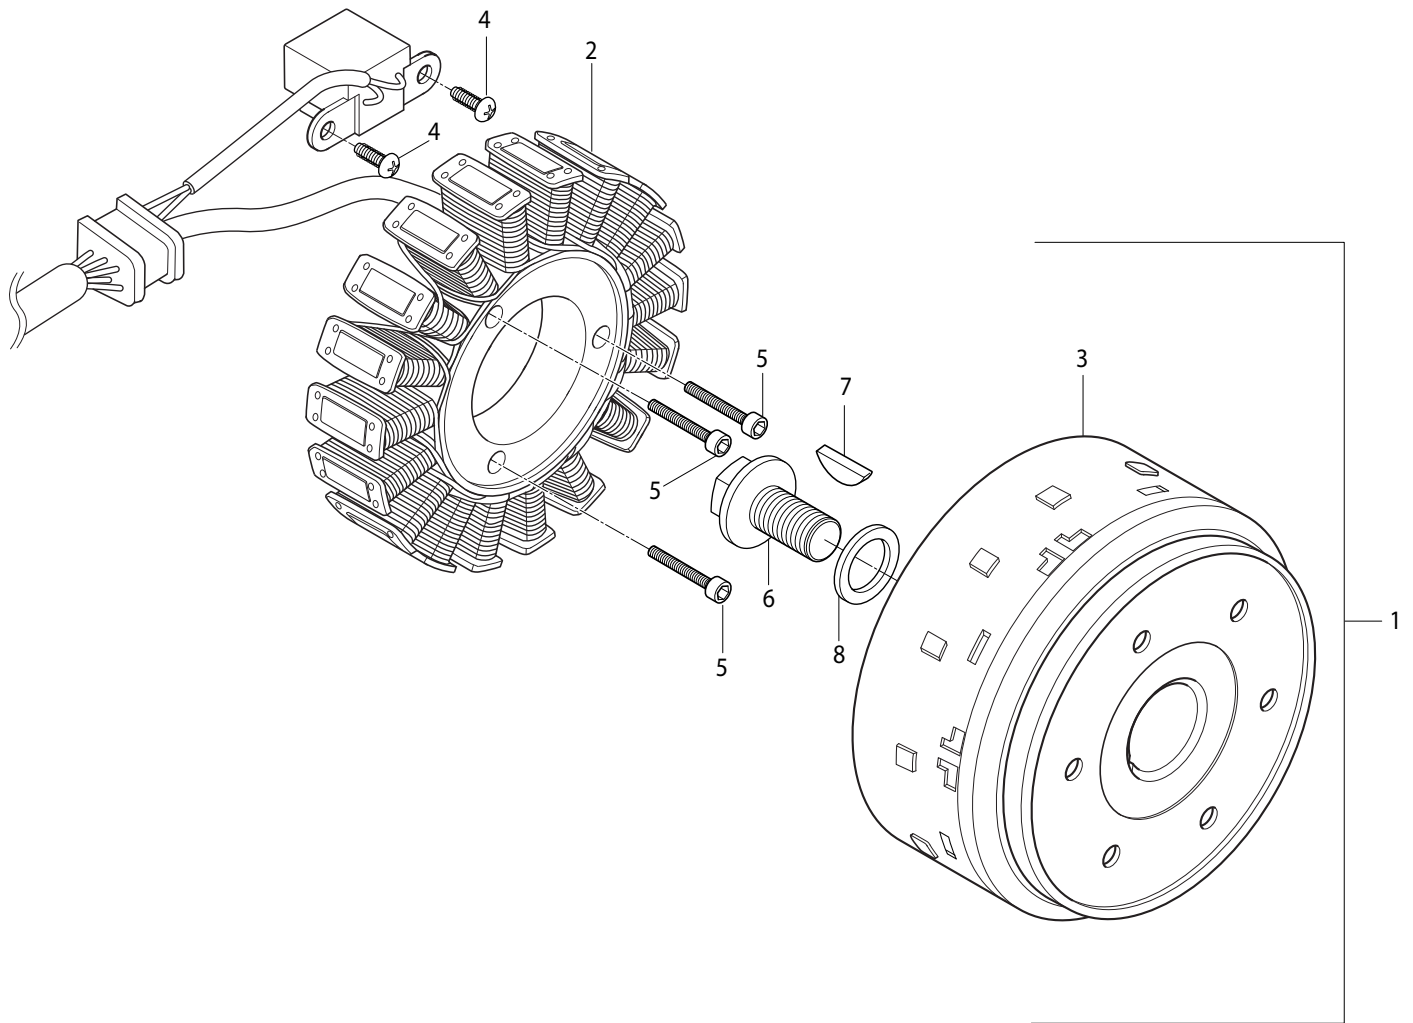

FIG 22

FIG 22. MAGNETO ASSY

REF. NO.	PART NUMBER 7EU01/7F01/7G01/7S01	7G01/7S01 BLACK FRAME	GV650SE-7EU/7G01/7S01 30'yr anniversary	PART NAME	Q'ty	REMARKS	REC.Q'TY (PCS)
1	32100HP9301	32100HP9301	32100HP9301	MAGNETO ASS'Y	1		10
2	32101HP9300	32101HP9300	32101HP9300	STATOR ASS'Y	1		10
3	32102HP9300	32102HP9300	32102HP9300	ROTOR ASS'Y, fly wheel	1		10
4	02142-05128	02142-05128	02142-05128	SCREW, pick-up coil(M5X12)	2		10
5	07110-06308	07110-06308	07110-06308	BOLT, magneto stator	3		10
6	09103H12001	09103H12001	09103H12001	BOLT, magneto	1		5
7	09420H04001	09420H04001	09420H04001	KEY, magneto	1		3
8	09160H12003	09160H12003	09160H12003	WASHER, magneto	1		3