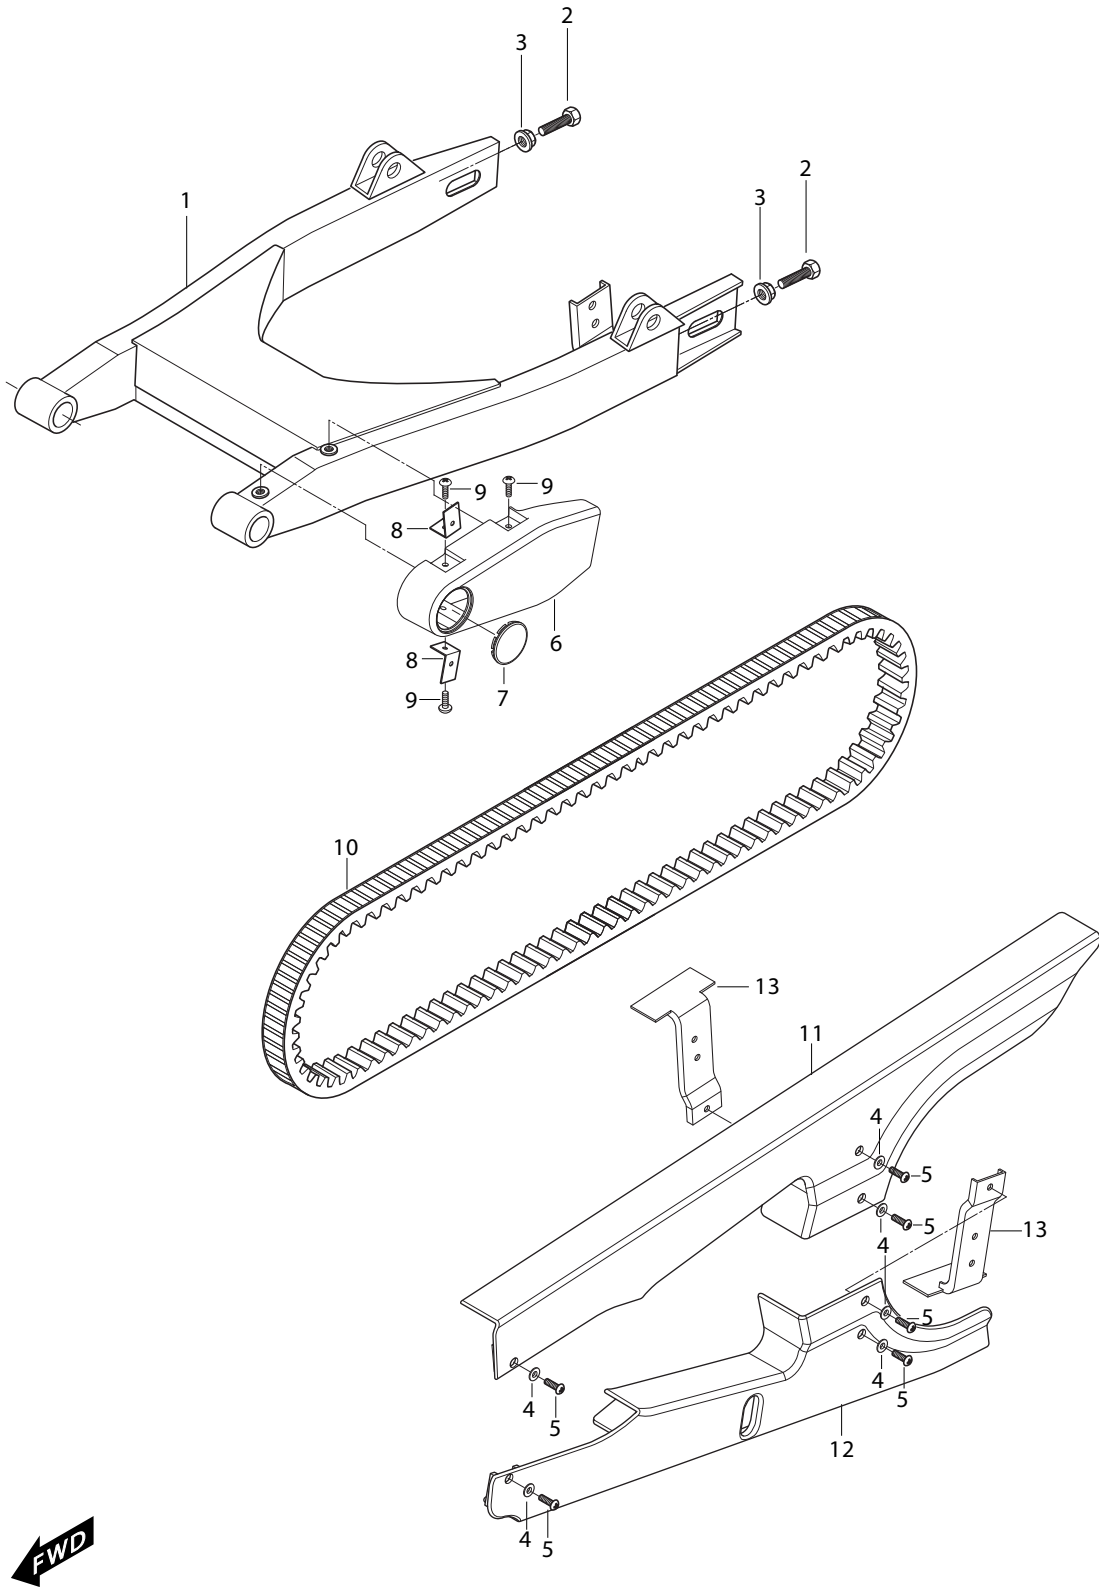

FIG 48

FIG 48. SWINGING ARM

REF. NO.	PART NUMBER 7EU01/7F01/7G01/7S01	7G01/7S01 BLACK FRAME	GV650SE-7EU/7G01/7S01 30'yr anniversary	PART NAME	Q'ty	REMARKS	REC.Q'TY (PCS)
1	61100HP9503	61100HP9503120	61100HP9503120	SWINGARM COMP, rear	1		3
2	09103H08608	09103H08608	09103H08608	BOLT, belt adjuster	2		10
3	08316-16088	08316-16088	08316-16088	NUT, belt adjuster	2		10
4	09169-06078	09169-06078	09169-06078	WASHER.	6		10
5	09106H06150	09106H06150	09106H06150	BOLT, case belt	6		5
6	61250HP9502	61250HP9502	61250H79B00122	COVER, rear swingarm	1		5
7	61260HP9504	61260HP9504	61260H79B00122	CAP, rear swingarm cover	1		5
8	61313HP9501	61313HP9501	61313HP9501	PLATE, belt case front	2		3
9	02142-06126	02142-06126	02142-06126	BOLT, cover	3		
10	27600H9500	27600H9500	27600H9500	BELT, drive	1		7
11	61310HP9503	61310HP9503	61310H79B00122	CASE, belt upper	1		5
12	61320HP9503	61320HP9503	61320H79B00122	CASE, belt under	1		5
13	61316HP9502	61316HP9502	61316HP9502	PLATE, belt case rear	2		3
*	68320HP9550PL	68320HP9550PL	68320HP9550PL	LABEL, CHAIN CASE	1		3
	68320HP9570PL	68320HP9570PL	68320HP9570PL	LABEL, CHAIN CASE FOR 7G001	1		3
	68320HP9580PL	68320HP9580PL	68320HP9580PL	LABEL, CHAIN CASE FOR 7S001	1		3
	68320HP9590PL	68320HP9590PL	68320HP9590PL	LABEL, CHAIN CASE FOR 7F001	1		3