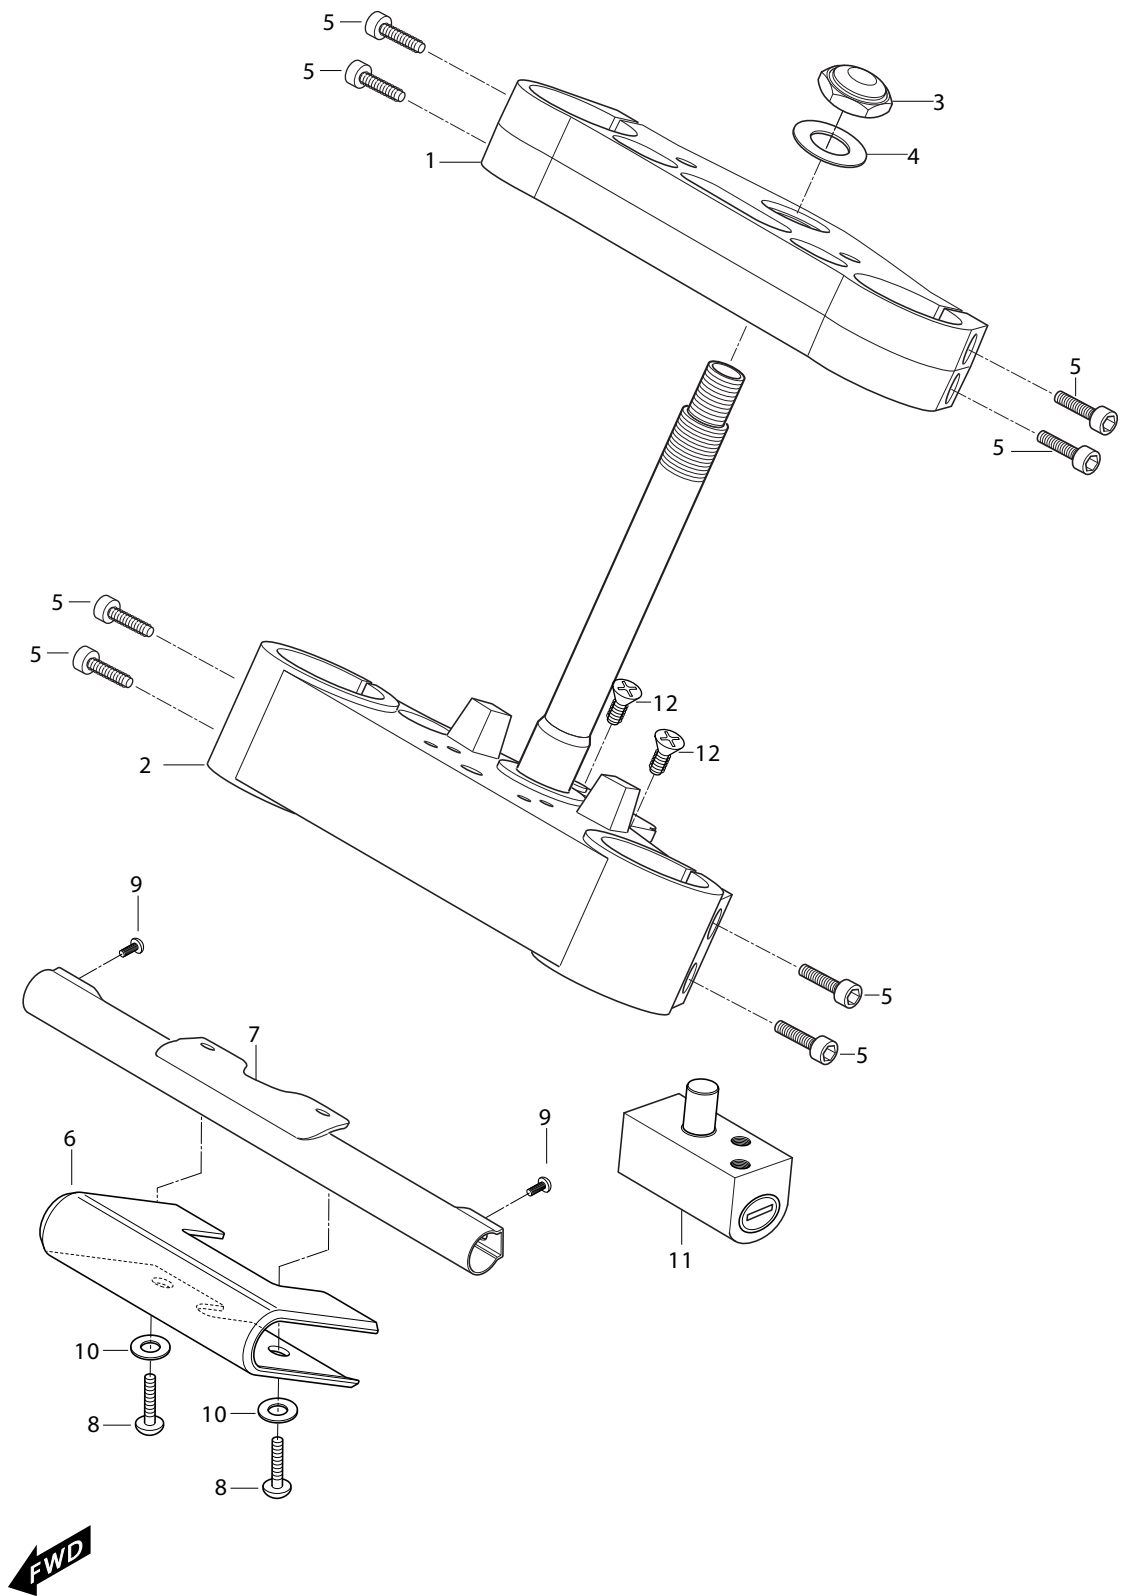

FIG 39

FIG 39. STREERING HEAD

REF. NO.	PART NUMBER 7EU01/7F01/7G01/7S01	7G01/7S01 BLACK FRAME	GV650SE-7EU/7G01/7S01 30'yr anniversary	PART NAME	Q'ty	REMARKS	REC.Q'TY (PCS)
1	51311HP9503CR	51311HP9503CR	51311H79B00888	BRKT, front fork upper	1		5
2	51410HP9500HPA	51410HP9500HPA	51410HP9510HPA	BRKT ASS'Y, under	1		5
3	51631HN9100	51631HN9100	51631HN9100	NUT, stem upper	1		5
4	09166H25001	09166H25001	09166H25001	WASHER, steering stem	1		5
5	07110-08258	07110-08258	07110-08258	BOLT, front fork upper bracket	4		
6	51710HP9501	51710HP9501	51710H79B00122	COVER, turn signal tube	1		
7	51720HP9500PLA	51720HP9500PLA	51720H79B00PAM	TUBE COMP, turn signal	1		
8	02142-06166	02142-06166	02142-06166	BOLT, turn signal cover	2		10
9	02142-05128	02142-05128	02142-05128	SCREW, turn signal lamp & cover	2		10
10	09169-06032	09169-06032	09169-06032	WASHER, turn signal cover bolt	2		10
11	51900HP9500	51900HP9500	51900HP9500	LOCK ASS'Y, steering	1		5
12	02122-06128	02122-06128	02122-06128	SCREW, steering lock	2		