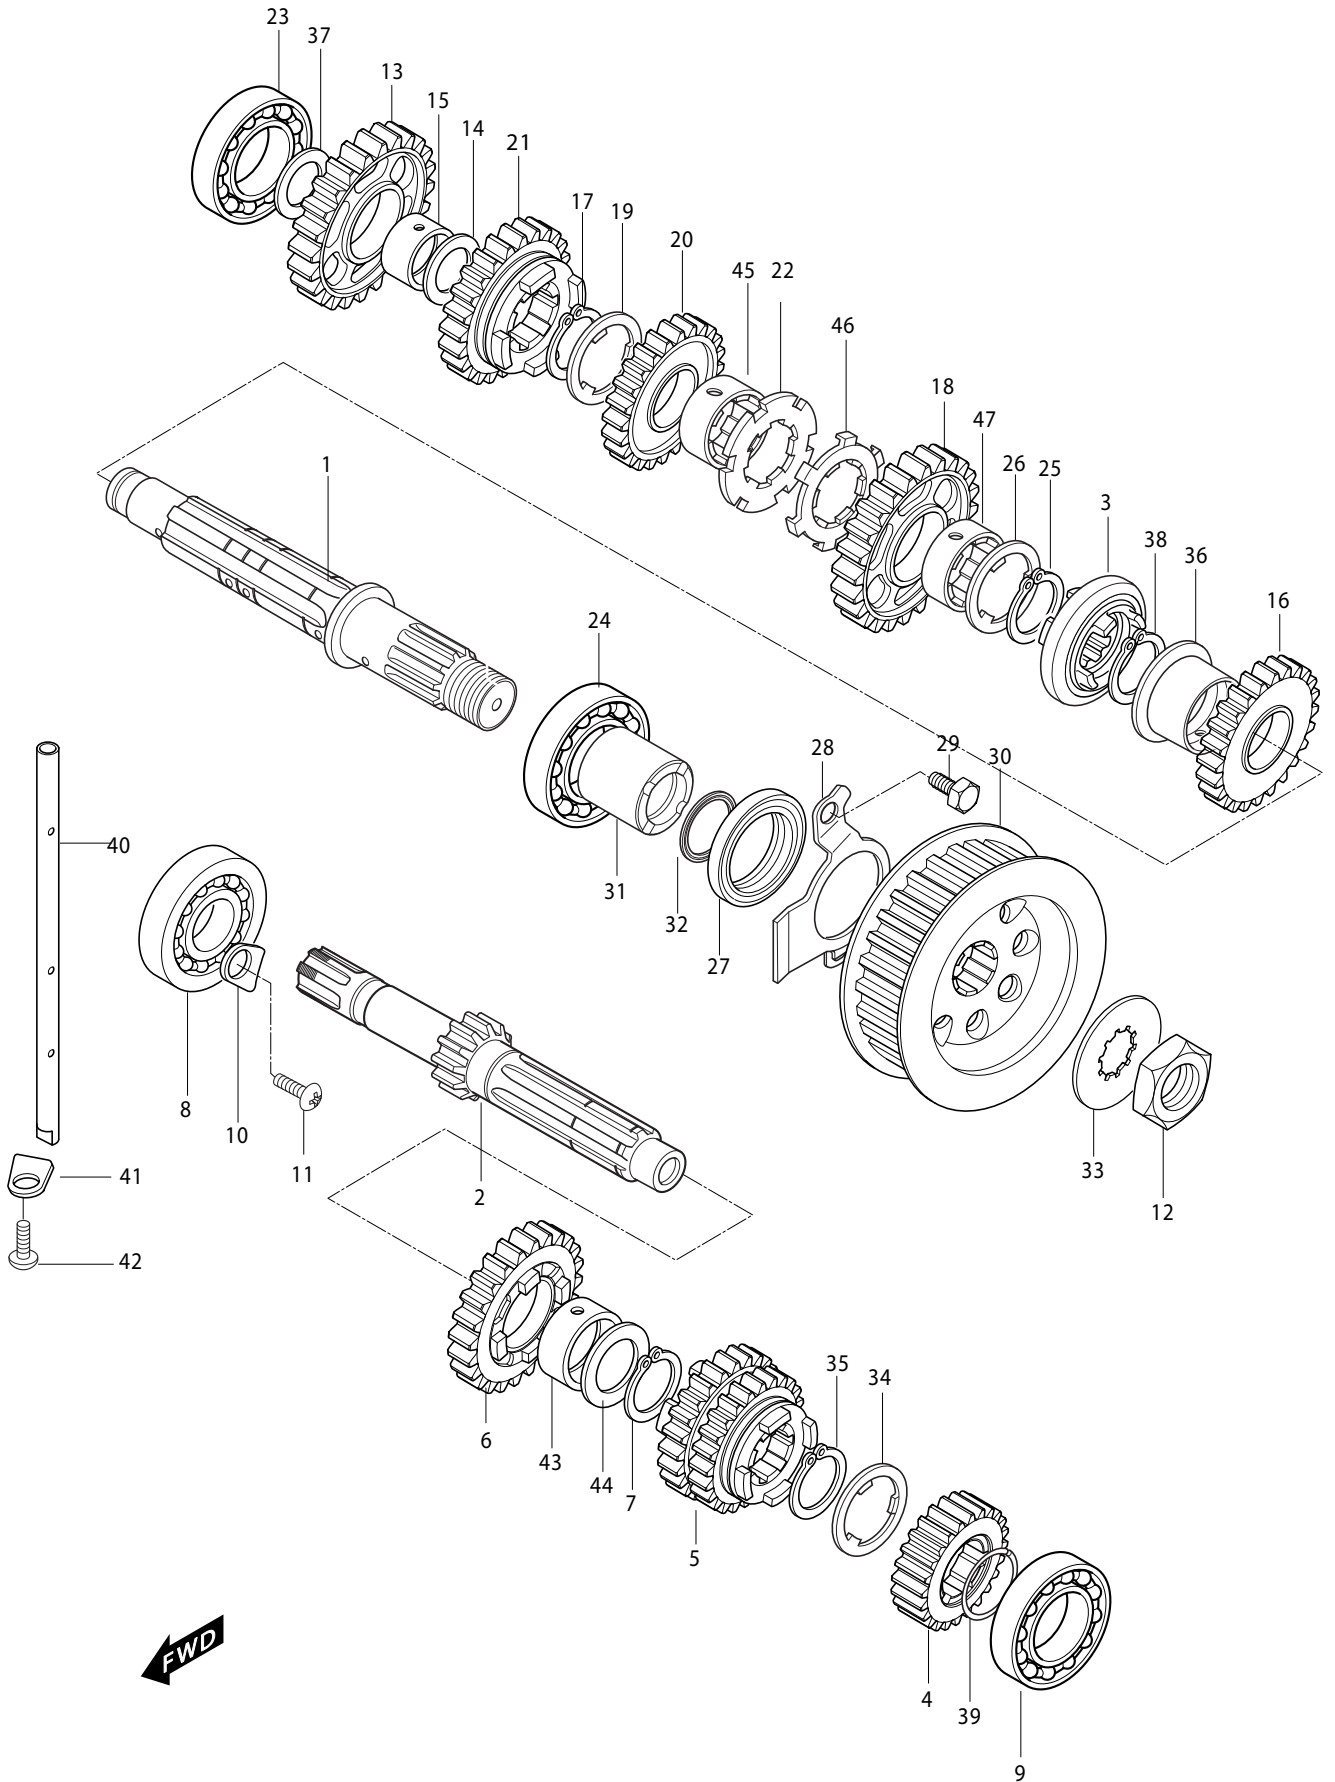

FIG.19

FIG 19. TRANSMISSION

REF. NO.	PART NUMBER 7EU01/7F01/7G01/7S01	7G01/7S01 BLACK FRAME	GV650SE-7EU/7G01/7S01 30'yr anniversary	PART NAME	Q'ty	REMARKS	REC.Q'TY (PCS)
32	09280H24001	09280H24001	09280H24001	O-RING, engine sprocket	1		5
33	09167H25004	09167H25004	09167H25004	WASHER,E/G Sprocket	1		5
34	09167H25001	09167H25001	09167H25001	WASHER,6TH DRIVE GEAR	1		5
35	09380H25001	09380H25001	09380H25001	CILCLIP, 2nd driven gear	1		5
36	24322HN9100	24322HN9100	24322HN9100	BUSH, 2nd driven gear	1		5
37	09181H17001	09181H17001	09181H17001	SHIM, drive shaft	1		5
38	09380H25001	09380H25001	09380H25001	CILCLIP, 2nd drive gear	1		5
39	09380H22001	09380H22001	09380H22001	CILCLIP, 2nd drive gear	1		5
40	24761HN9102	24761HN9102	24761HN9102	PIPE, transmission oil	1		5
41	24741HN9100	24741HN9100	24741HN9100	RETAINER, transmission oil pipe	1		5
42	02112-06128	02112-06128	02112-06128	SCREW, transmission oil pipe retainer	1		5
43	24252HN9100	24252HN9100	24252HN9100	BUSH, 5th driven gear	1		5
44	09181H25001	09181H25001	09181H25001	SHIM, 5th driven gear	1		5
45	24332HN9100	24332HN9100	24332HN9100	BUSH, 4th driven gear	1		5
46	09167H25003	09167H25003	09167H25003	WASHER, thrust washer lock	1		5
47	24332HN9100	24332HN9100	24332HN9100	BUSH, 3rd driven gear	1		5