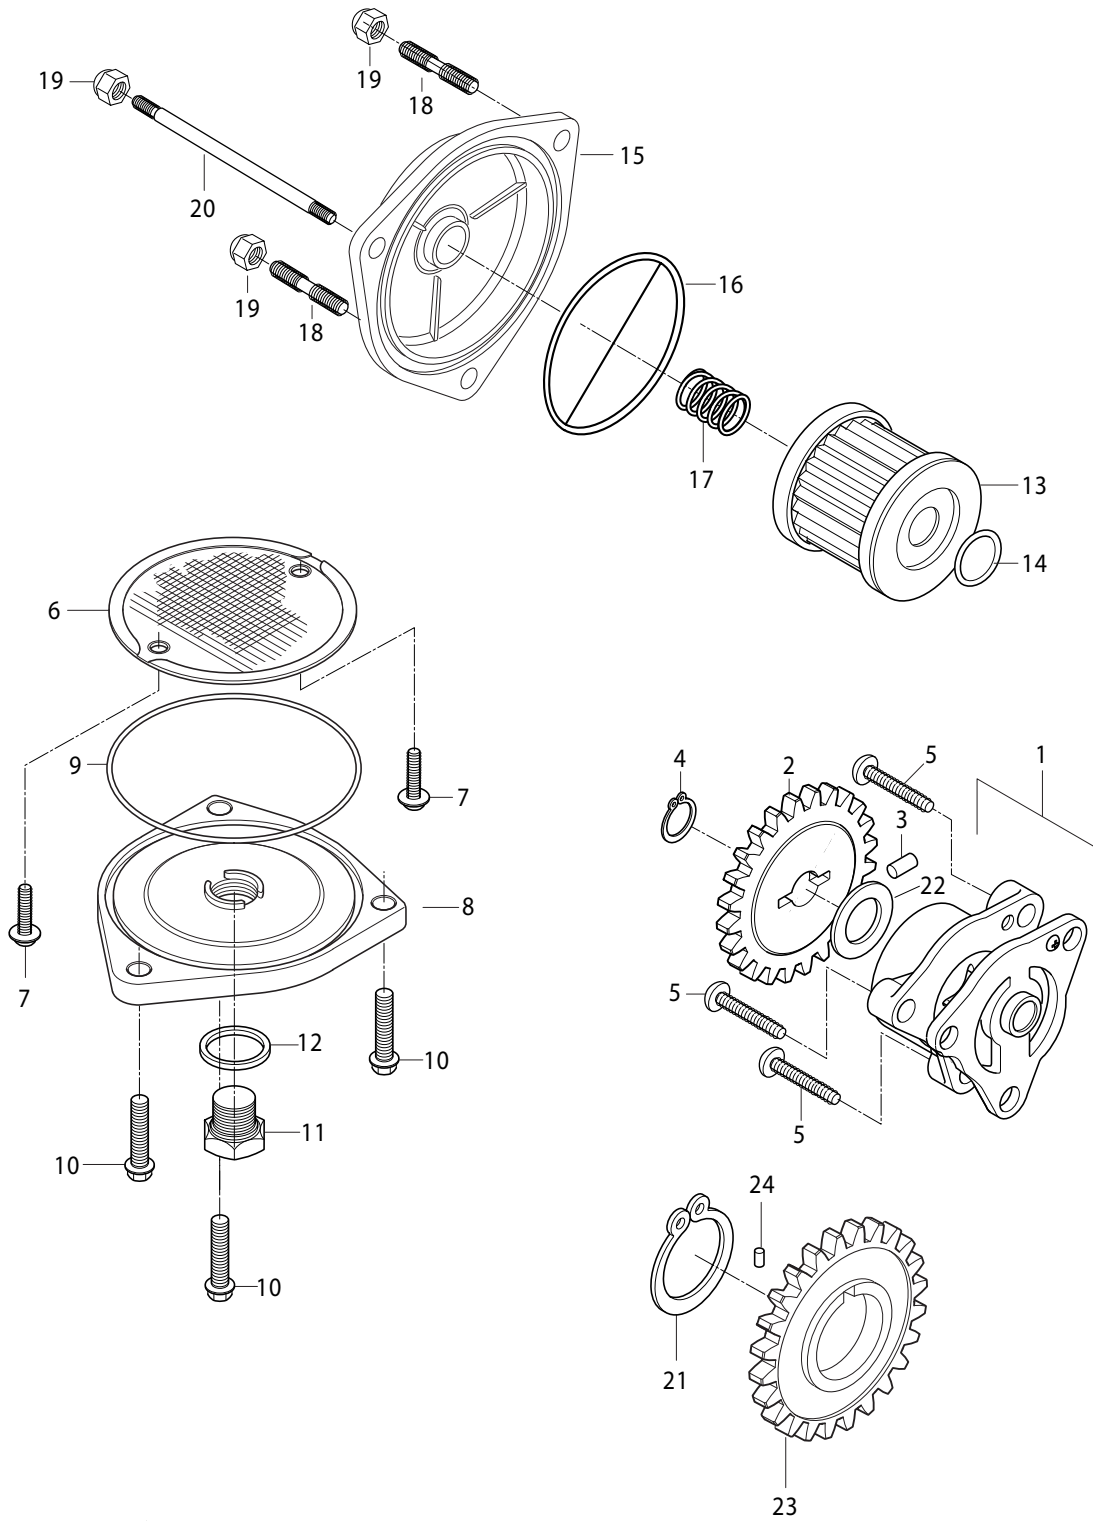

FIG 14

FIG 14. OIL PUMP

REF. NO.	PART NUMBER 7EU01/7F01/7G01/7S01	7G01/7S01 BLACK FRAME	GV650SE-7EU/7G01/7S01 30'yr anniversary	PART NAME	Q'ty	REMARKS	REC.Q'TY (PCS)
1	16400HN9101	16400HN9101	16400HN9101	PUMP ASSY, oil			10
2	16331HN9101	16331HN9101	16331HN9101	GEAR, oil pump driven			5
3	09261H06001	09261H06001	09261H06001	PIN, oil pump driven gear			
4	08331-31389	08331-31389	08331-31389	CIRCLIP, oil pump driven gear			
5	02112-06258	02112-06258	02112-06258	SCREW, oil pump			
6	16520HN9100	16520HN9100	16520HN9100	STRAINER COMP, engine oil			3
7	02112-95126	02112-95126	02112-95126	SCREW, engine oil strainer			
8	16523HN9100	16523HN9100	16523HN9100	CAP, oil strainer			3
9	09280H82001	09280H82001	09280H82001	O-RING, strainer cap			5
10	01547-06208	01547-06208	01547-06208	BOLT, oil strainer cap			
11	09247H14019	09247H14019	09247H14019	PLUG, oil drain			10
12	09168H14003	09168H14003	09168H14003	GASKET, drain plug			10
13	16510HN9101HAS	16510HN9101HAS	16510HN9101HAS	FILTER COMP, engine oil			
14	09280H16001	09280H16001	09280H16001	O-RING, oil filter			10
15	16512HN91200BF	16512HN91200BF	16512HN9120121	CAP, oil filter			5
16	09280H69001	09280H69001	09280H69001	O-RING, oil filter cap			
17	09440H18001	09440H18001	09440H18001	SPRING, oil filter cap			5
18	01421-06128	01421-06128	01421-06128	BOLT, oil filter cap stud			3
19	08313-11068	08313-11068	08313-11068	NUT, oil filter cap			
20	01421-06758	01421-06758	01421-06758	BOLT, oil filter cap stud			
21	08331-31389	08331-31389	08331-31389	CIRCLIP, oil pump drive gear			
22	08211-10185	08211-10185	08211-10185	SHIM, oil pump drive gear			
23	16321HN9103	16321HN9103	16321HN9103	GEAR, oil pump drive			
24	09261H06001	09261H06001	09261H06001	PIN, oil pump drive gear			