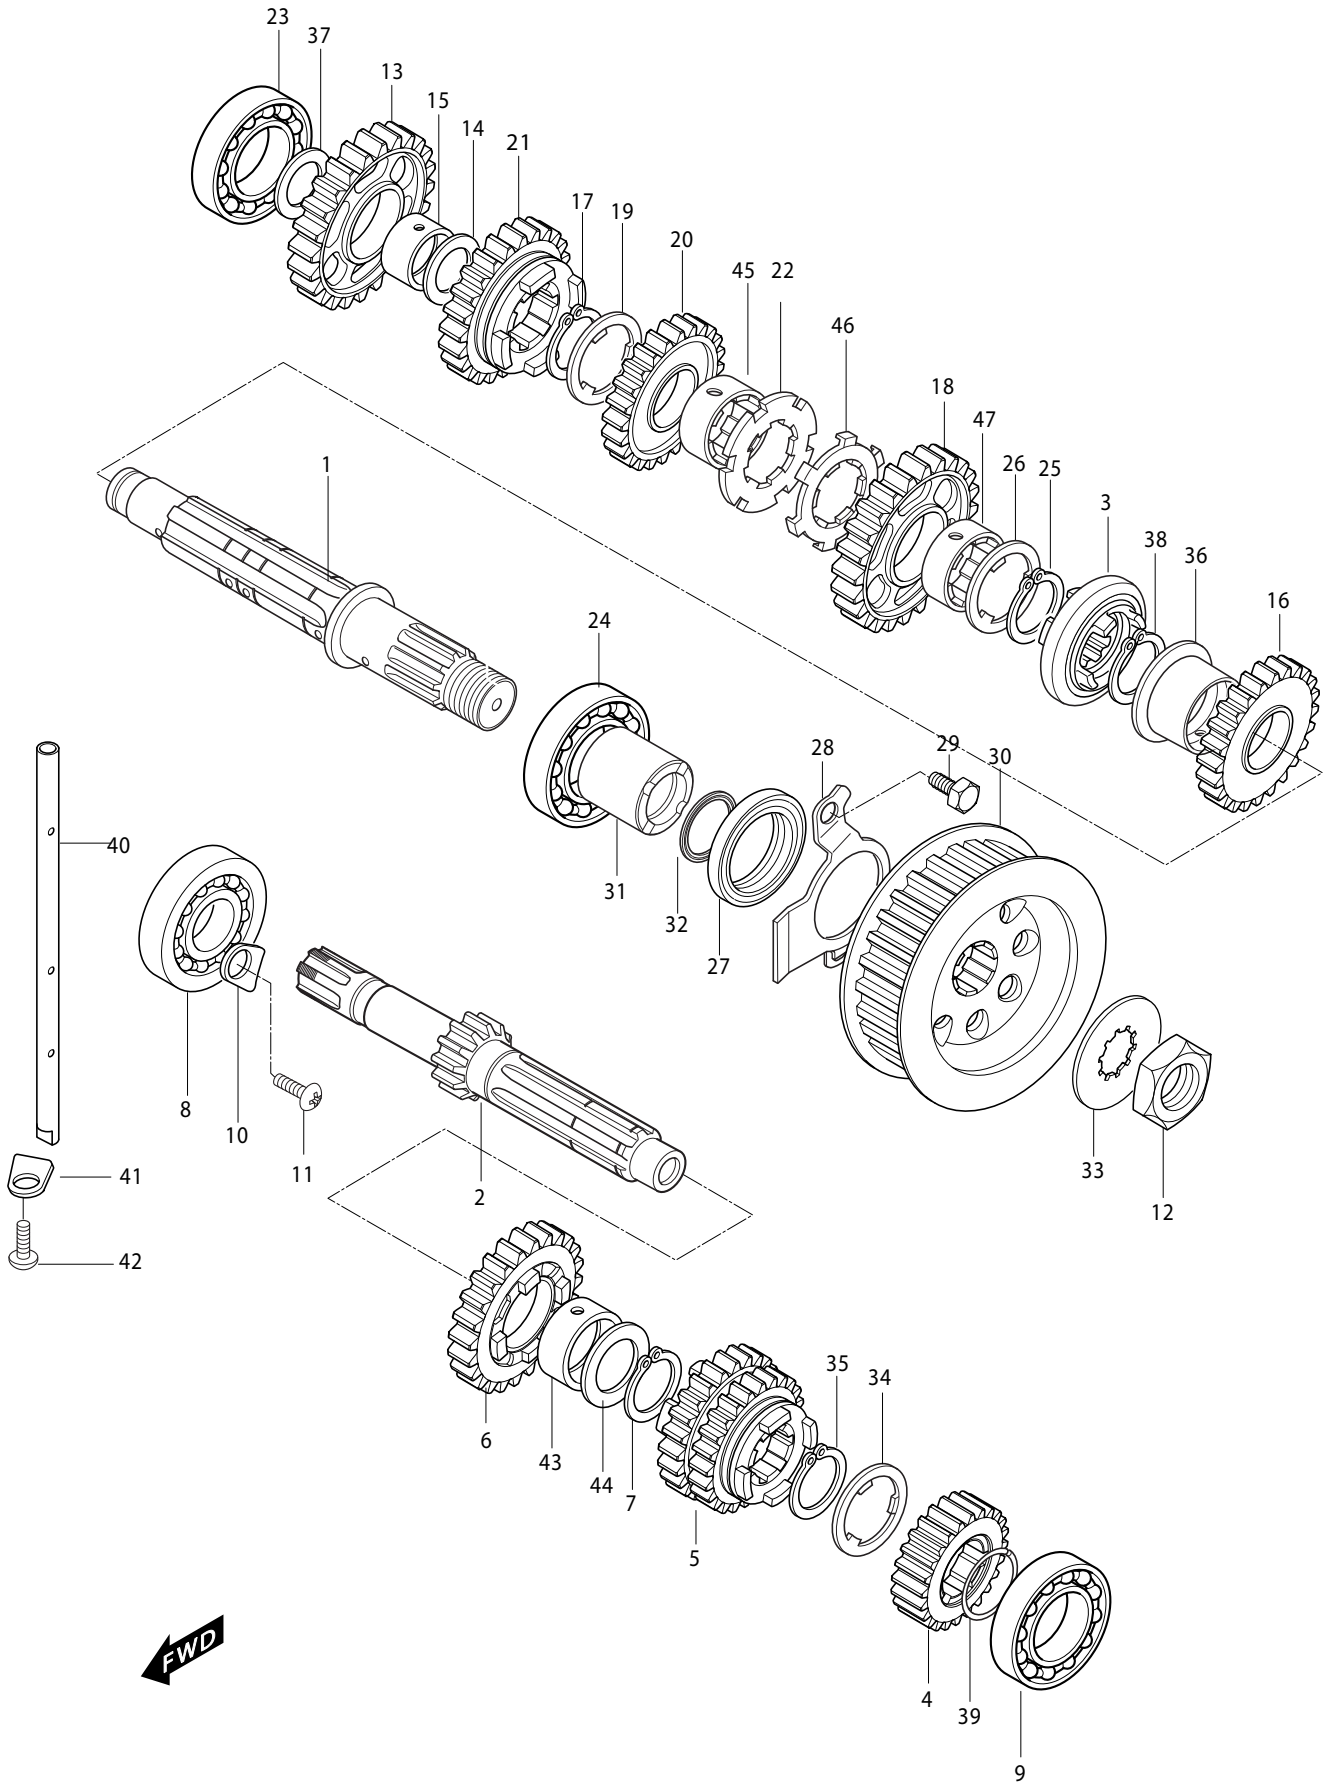

FIG.19

FIG 19. TRANSMISSION

REF. NO.	PART NUMBER 7EU01/7F01/7G01/7S01	7G01/7S01 BLACK FRAME	GV650SE-7EU/7G01/7S01 30'yr anniversary	PART NAME	Q'ty	REMARKS	REC.Q'TY (PCS)
1	24130SP9500	24130SP9500	24130SP9500	SHAFT ASS'Y, drive with Driven GEAR	1		5
2	24120SP9500	24120SP9500	24120SP9500	SHAFT ASS'Y, counter with Drive GEAR	1		
2-A	24121HP9500	24121HP9500	24121HP9500	SHAFT, counter	1		5
3	24421HP9500	24421HP9500	24421HP9500	WHEEL, slipping pog	1		5
4	24221HP9500	24221HP9500	24221HP9500	GEAR, 2nd drive	1		5
5	24231HP9500	24231HP9500	24231HP9500	GEAR, 3rd & 4th drive	1		5
6	24251HN9101	24251HN9101	24251HN9101	GEAR, 5th drive	1		5
7	09380H25001	09380H25001	09380H25001	CIRCLIP, 5th drive gear	1		5
8	08113-63040	08113-63040	08113-63040	BEARING,counter shaft R(#6205)	1		5
9	08123-62030	08123-62030	08123-62030	BEARING,counter shaft L	1		5
10	24741HN9100	24741HN9100	24741HN9100	RETAINER, counter shaft bearing	1		5
11	02112-06128	02112-06128	02112-06128	SCREW, counter shaft bearing rtng	1		5
12	09159H20001	09159H20001	09159H20001	NUT, engine sprocket	1		5
13	24311HN9100	24311HN9100	24311HN9100	GEAR, 1st driven	1		5
14	09181H20001	09181H20001	09181H20001	SHIM, 1st driven gear L	1		5
15	24312HN9100	24312HN9100	24312HN9100	BUSH,1st driven gear	1		5
16	24321HP9500	24321HP9500	24321HP9500	GEAR, 2nd driven	1		5
17	09380H25001	09380H25001	09380H25001	CIRCLIP, 4th driven gear	1		5
18	24331HP9500	24331HP9500	24331HP9500	GEAR, 3rd driven	1		5
19	09167H25001	09167H25001	09167H25001	THRUST WASHER, 4th driven gear	1		5
20	24341HN9100	24341HN9100	24341HN9100	GEAR, 4th driven	1		5
21	24351HN9101	24351HN9101	24351HN9101	GEAR, 5th driven	1		5
22	09167H25002	09167H25002	09167H25002	WASHER, 3rd &4th driven gear th	1		5
23	08113-62030	08113-62030	08113-62030	BEARING, drive shaft R	1		5
24	08123-63050	08123-63050	08123-63050	BEARING, drive shaft L	1		5
25	09380H25001	09380H25001	09380H25001	CIRCLIP, 3rd driven gear	1		5
26	09167H25001	09167H25001	09167H25001	THRUST WASHER, 3rd driven gear	1		5
27	09282H36002	09282H36002	09282H36002	OIL SEAL, drive shaft	1		5
28	24751HN9100	24751HN9100	24751HN9100	RETAINER, drive shaft oil seal	1		5
29	01107-06106	01107-06106	01107-06106	BOLT, drive shaft oil seal retainer	2		5
30	27510HP9503	27510HP9503	27510HP9503	PULLEY COMP, drive	1		5
31	27531HN9100	27531HN9100	27531HN9100	SPACER, engine sprocket	1		5