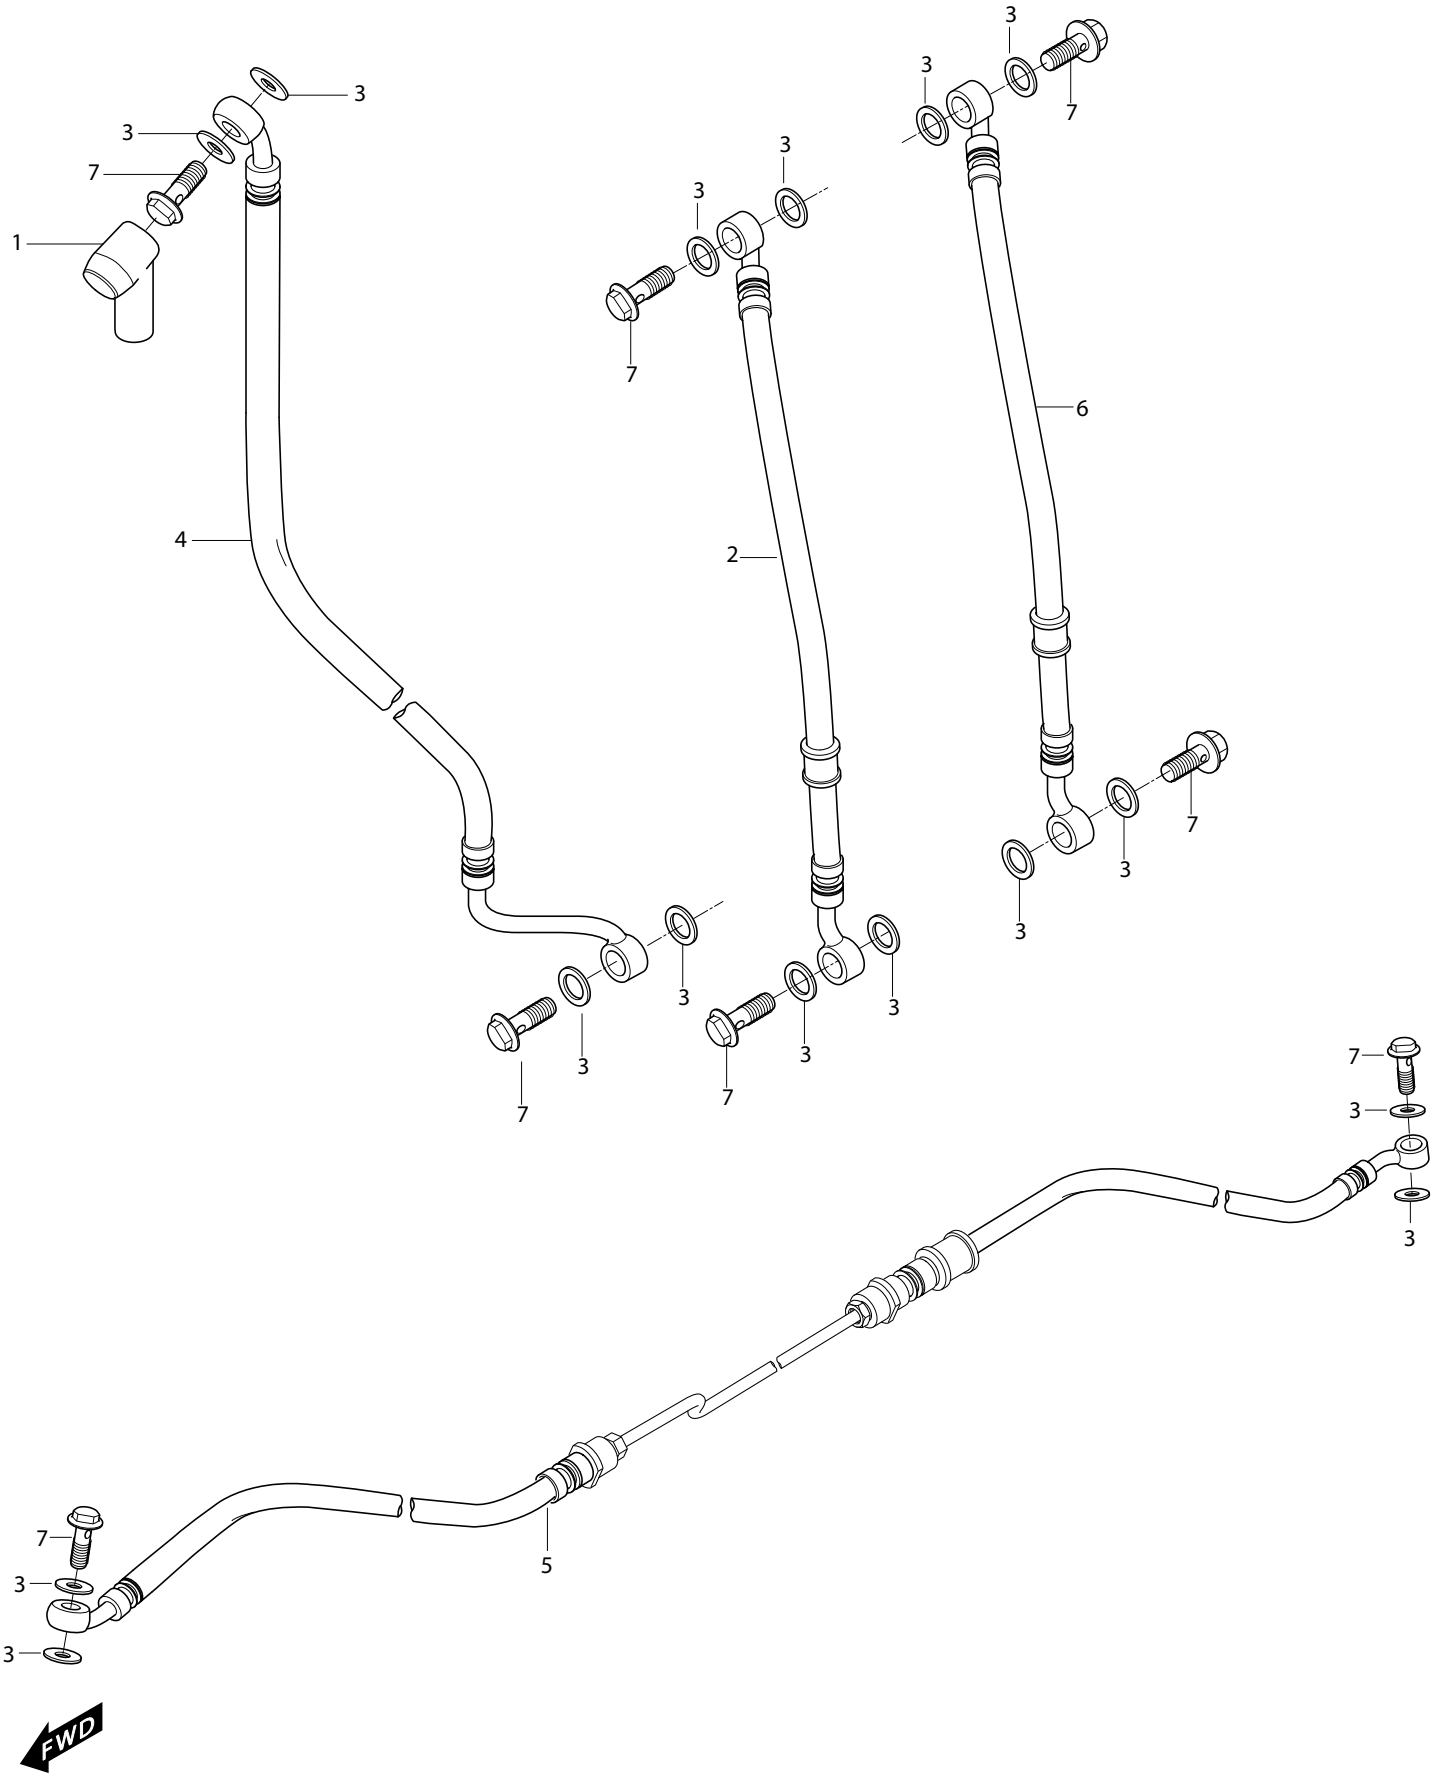

FIG.47

FIG 47. FRONT BRAKE HOSE

REF. NO.	PART NUMBER 7EU01/7F01/7G01/7S01	7G01/7S01 BLACK FRAME	GV650SE-7EU/7G01/7S01 30'yr anniversary	PART NAME	Q'ty	REMARKS	REC.Q'TY (PCS)
1	59711H49002	59711H49002	59711H49002	BOOT, brake hose	1		3
2	59460HP9501	59460HP9501	59460HP9501	HOSE COMP, FT brake R	11		3
3	09161-10009	09161-10009	09161-10009	WASHER, brake hose	16		50
4	59450HP9502	59450HP9502	59450HP9502	HOSE COMP, front brake upper	1		5
5	69450HP9501	69450HP9501	69450HP9501	HOSE ASSY, rear brake	1		5
6	59470HP9501	59470HP9501	59470HP9501	HOSE COMP, FT brake L	1		5
7	09360-10039	09360-10039	09360-10039	BOLT, rear brake fluide	8		20