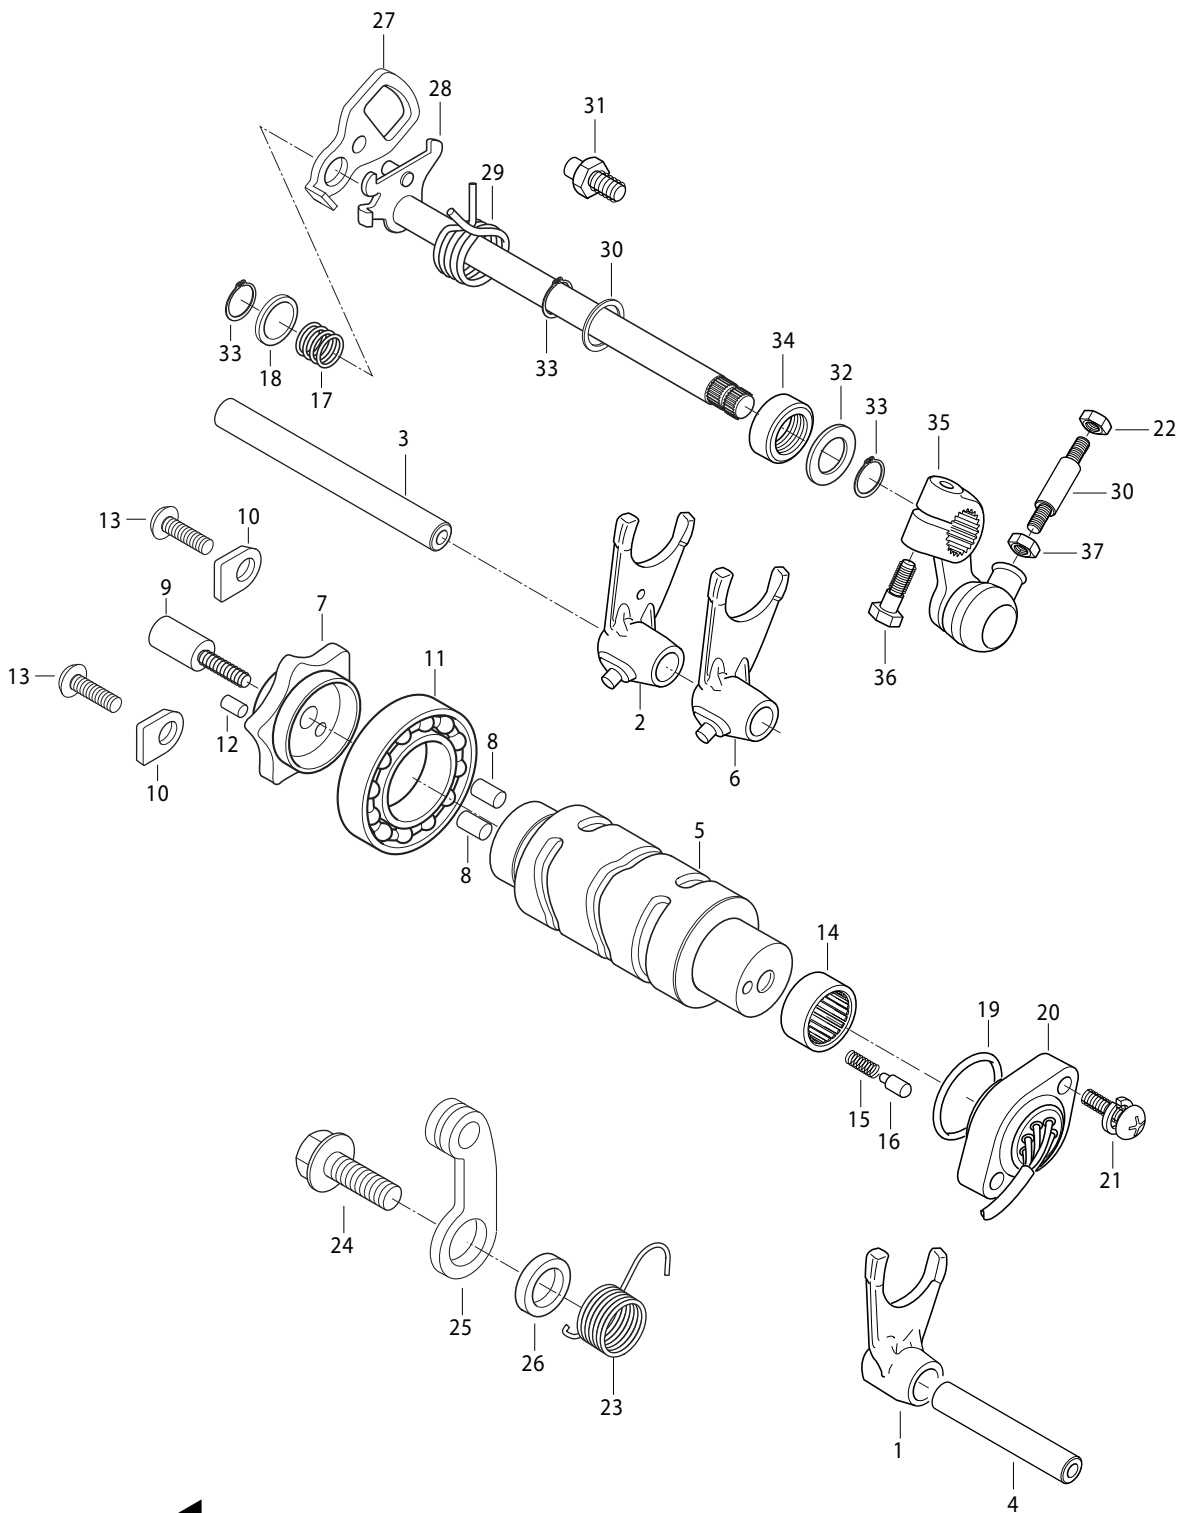

FIG 20

← FWD

FIG 20. GEAR SHIFTING

REF. NO.	PART NUMBER 7EU01/7F01/7G01/7S01	7G01/7S01 BLACK FRAME	GV650SE-7EU/7G01/7S01 30'yr anniversary	PART NAME	Q'ty	REMARKS	REC.Q'TY (PCS)
1	25231HN9100	25231HN9100	25231HN9100	FORK, gear shift No.3	1		5
2	25211HN9100	25211HN9100	25211HN9100	FORK, gear shift No.1	1		5
3	25411HN9100	25411HN9100	25411HN9100	SHAFT, gear shift fork No.1	1		5
4	25421HN9100	25421HN9100	25421HN9100	SHAFT, gear shift fork No.2	1		5
5	25310HP9500	25310HP9500	25310HP9500	CAM COMP, gear shift	1		5
6	25221HN9100	25221HN9100	25221HN9100	FORK, gear shift No.2	1		5
7	25380HN9104	25380HN9104	25380HN9104	PLATE COMP, gear shift cam	1		5
8	04221-04089	04221-04089	04221-04089	PIN, gear shift cam plate	2		5
9	25321HN9100	25321HN9100	25321HN9100	BOLT, gear shift cam plate	1		5
10	24741HN9100	24741HN9100	24741HN9100	RETAINER, gear shift cam bearing R	2		5
11	09262H25002	09262H25002	09262H25002	BEARING, gear shift cam R	2		5
12	09261-04002	09261-04002	09261-04002	PIN, gear shift cam plate	6		5
13	02122-06128	02122-06128	02122-06128	SCREW, gear shift cam bearing retainer	2		5
14	09263H25001	09263H25001	09263H25001	BEARING, gear shift cam L	1		5
15	09440-04010	09440-04010	09440-04010	SPRING, gear shift shaft contact	1		5
16	09209-05011	09209-05011	09209-05011	CONTACT, gear position sensor	1		5
17	09440H17001	09440H17001	09440H17001	SPRING, gear shift cam drive plate	1		5
18	09181H14001	09181H14001	09181H14001	SHIM, gear shift shift thrust	2		5
19	09280-26003	09280-26003	09280-26003	O-RING, gear shift switch	1		5
20	37720HR8600	37720HR8600	37720HR8600	SWITCH ASS'Y, gear shift	1		5
21	02112-95208	02112-95208	02112-95208	SCREW, gear shift switch	2		5
22	09140-06011	09140-06011	09140-06011	NUT, gear shift link rod L (M6)	2		5
23	09448H17001	09448H17001	09448H17001	SPRING, gear shift cam stopper	1		5
24	09111-06019	09111-06019	09111-06019	BOLT, gear shift cam stopper	1		5
25	25350HN9100	25350HN9100	25350HN9100	STOPPER COMP, gear shift cam	1		5
26	08211-06121	08211-06121	08211-06121	WASHER, gear shift shaft thrust	1		5
27	25521HN9100	25521HN9100	25521HN9100	PLATE, gear shift cam drive	1		5
28	25510HP9500	25510HP9500	25510HP9500	SHAFT COMP, gear shift	1		5
29	09444H20011	09444H20011	09444H20011	SPRING, gear shift shaft return	1		5
30	25525HP9500	25525HP9500	25525HP9500	ROD, gear shift link	1		5
31	25671-01000	25671-01000	25671-01000	STOPPER, gear shift arm	1		5
32	09160H14003	09160H14003	09160H14003	WASHER, gear shift shaft thrust	1		5
33	08331-31149	08331-31149	08331-31149	CIRCLIP, gear shift shaft	3		5
34	09283H14002	09283H14002	09283H14002	SEAL, gear shift shaft oil	1		5
35	25520-32C00	25520-32C00	25520-32C00	ARM COMP, gear shift link	1		5
36	01107-06208	01107-06208	01107-06208	BOLT, gear shift link arm (M6X10)	1		5
37	08310-11068	08310-11068	08310-11068	NUT, gear shift link rod R (M6)	1		5