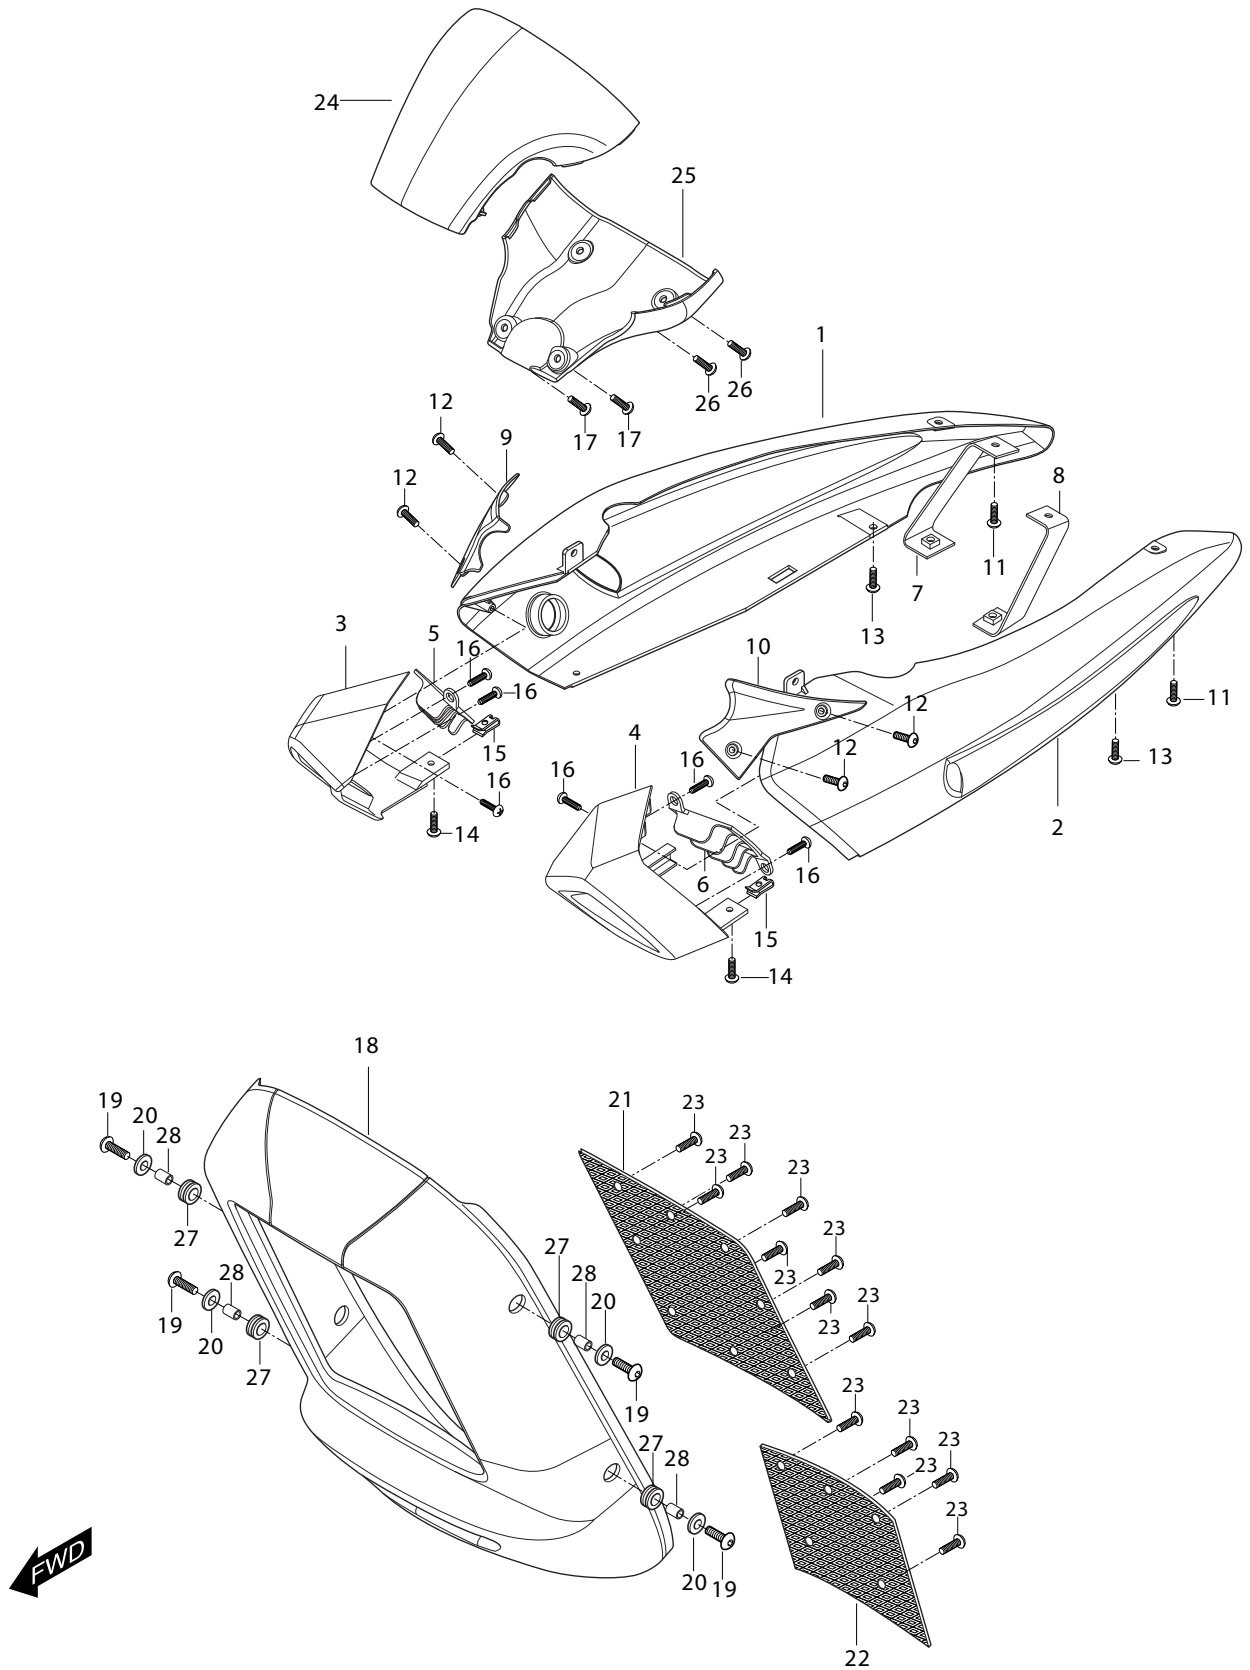

FIG 36

FIG 36. AIR DUCT

REF. NO.	PART NUMBER 7EU01/7F01/7G01/7S01	7G01/7S01 BLACK FRAME	GV650SE-7EU/7G01/7S01 30'yr anniversary	PART NAME	Q'ty	REMARKS	REC.Q'TY (PCS)
1	94665HP9503	94665HP9503	94665H79B00125	COVER, AIR DUCT REAR R	1		10
2	94666HP9504	94666HP9504	94666H79B00125	COVER, AIR DUCT REAR L	1		10
3	94661HP9501	94661HP9501	94661H79B00125	COVER, AIR DUCT FRONT R	1		10
4	94662HP9501	94662HP9501	94662H79B00125	COVER, AIR DUCT FRONT L	1		10
5	94667HP9501	94667HP9501	94667HP9501	GRILL, AIR DUCT R	1		5
6	94668HP9501	94668HP9501	94668HP9501	GRILL, AIR DUCT L	1		5
7	64663HP9500	64663HP9500	64663HP9500	PLATE, AIR DUCT REAR COVER R	1		3
8	94664HP9500	94664HP9500	94664HP9500	PLATE, AIR DUCT REAR COVER L	1		3
9	47511HP950103P	47511HP95010BK	47511HP95010BK	COVER, FRONT SIDE R	1		5
10	47512HP950103P	47512HP95010BK	47512HP95010BK	COVER, FRONT SIDE L	1		5
11	02142-06166	02142-06166	02142-06166	SCREW, AIRDUCT REAR COVER & FRAME	2		20
12	09106H06150	09106H06150	09106H06150	BOLT, FRONT SIDE COVER R/L	4		20
13	09106H06150	09106H06150	09106H06150	BOLT, AIRDUCT RR COVER & PLATE AIRDUCT RI	2		20
14	09106H05150	09106H05150	09106H05150	BOLT,AIRDUCT FT COVER & AIRDUCT RR COVER	2		20
15	09148-05039	09148-05039	09148-05039	NUT, AIRDUCT FRONT COVER R/L	2		20
16	03241-04128	03241-04128	03241-04128	SCREW, AIRDUCT F/T COVER & GRILL R/L	6		20
17	03241-05165	03241-05165	03241-05165	SCREW, SPEEDOMETER CASE	2		3
18	94811HP9501	94811HP9501	94811H79B00125	COVER, RADIATOR	1		20
19	09106H06150	09106H06150	09106H06150	BOLT, RADIATOR	4		
20	09160-06006	09160-06006	09160-06006	WASHER, RADIATOR	4		
21	94812HP9502	94812HP9502	94812HP9502	GRILL, RADIATOR COVER UPPER	1		3
22	94813HP9502	94813HP9502	94813HP9502	GRILL, RADIATOR COVER LOWER	1		3
23	03241-04128	03241-04128	03241-04128	SCREW, RADIATOR & GRILL	13		5
24	34106HP9501	34106HP9501	34106H79B00122	CASE, SPEEDOMETER FRONT	1		5
25	34107HP9500	34107HP9500	34107H79B00122	CASE, SPEEDOMETER REAR	1		
26	09106H05150	09106H05150	09106H05150	BOLT, SPEEDOMETER CASE	2		
27	09320-09016	09320-09016	09320-09016	CUSHION, RADIATOR	4		
28	09180-06114	09180-06114	09180-06114	SPACER, RADIATOR	4