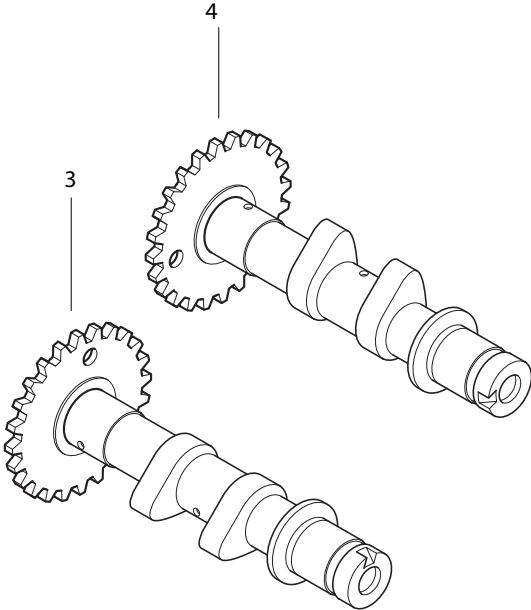

FIG 8

FIG 8. CAMSHAFT / VALVE

REF. NO.	PART NUMBER 7EU01/7F01/7G01/7S01	7G01/7S01 BLACK FRAME	GV650SE-7EU/7G01/7S01 30'yr anniversary	PART NAME	Q'ty	REMARKS	REC.Q'TY (PCS)
1	12710HN9100HPA	12710HN9100HPA	12710HN9100HPA	CAMSHAFT COMP, front intake	1		5
2	12730HN9100HPA	12730HN9100HPA	12730HN9100HPA	CAMSHAFT COMP, front exhaust	1		5
3	12720HN9100HPA	12720HN9100HPA	12720HN9100HPA	CAMSHAFT COMP, rear intake	1		5
4	12740HN9100HPA	12740HN9100HPA	12740HN9100HPA	CAMSHAFT COMP, rear exhaust	1		5
5	12922HN9100	12922HN9100	12922HN9100	SPRING, valve outer	8		
6	09289H04002	09289H04002	09289H04002	SEAL, valve stem oil	8		
7	12933HN9100	12933HN9100	12933HN9100	SEAT, valve spring	8		
8	12911HN9101	12911HN9101	12911HN9101	VALVE, intake rear	4		
9	12912HN9101	12912HN9101	12912HN9101	VALVE, exhaust	4		
10	12921HN9101	12921HN9101	12921HN9101	SPRING, valve inner	8		
11	12931HN9100	12931HN9100	12931HN9100	RETAINER, valve spring	8		
12	12932HJ8200	12932HJ8200	12932HJ8200	COTTER, valve	16		
13	12892-05C00(#120~220)	12892-05C00(#120~220)	12892-05C00(#120~220)	SHIM, tappet	8		20
14	12881HN9100	12881HN9100	12881HN9100	TAPPET	8