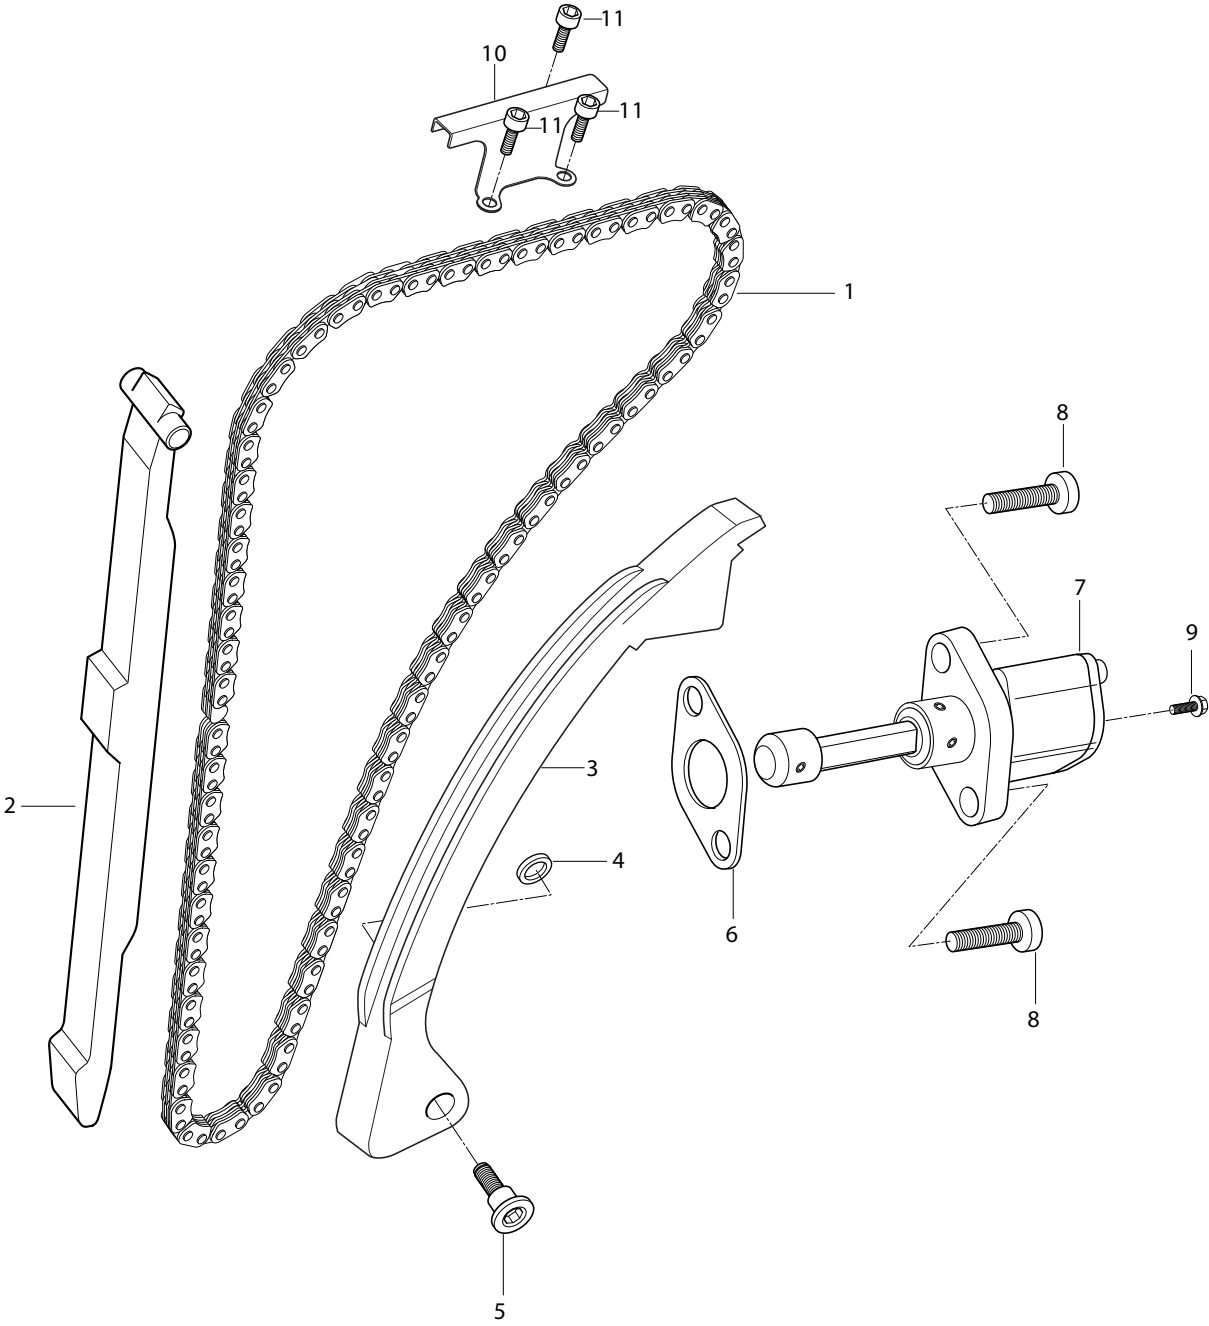

FIG 9

FIG 9. CAM CHAIN

REF. NO.	PART NUMBER 7EU01/7F01/7G01/7S01	7G01/7S01 BLACK FRAME	GV650SE-7EU/7G01/7S01 30'yr anniversary	PART NAME	Q'ty	REMARKS	REC.Q'TY (PCS)
1	12760HN9100	12760HN9100	12760HN9100	CHAIN COMP, camshaft drive	2		5
2	12771HN9100	12771HN9100	12771HN9100	GUIDE, camchain NO.1	2		5
3	12811HN9101	12811HN9101	12811HN9101	TENSIONER, camchain	2		5
4	08211-06181	08211-06181	08211-06181	WASHER, camchain tensioner bolt	2		
5	12812HN9101	12812HN9101	12812HN9101	BOLT, camchain tensioner	2		
6	12837HP8900	12837HP8900	12837HP8900	GASKET, tensioner adjuster	2		
7	12830HN9120	12830HN9120	12830HN9120	ADJUSTER ASS'Y, tensioner	2		5
8	07110-06208	07110-06208	07110-06208	BOLT, tensioner adjuster	4		
9	12839HN9120	12839HN9120	12839HN9120	SCREW, tensioner adjust	2		2
10	12782HN9100	12782HN9100	12782HN9100	GUIDE, camchain No2	2		
11	07110-06108	07110-06108	07110-06108	BOLT, camchain guide No2	6		2