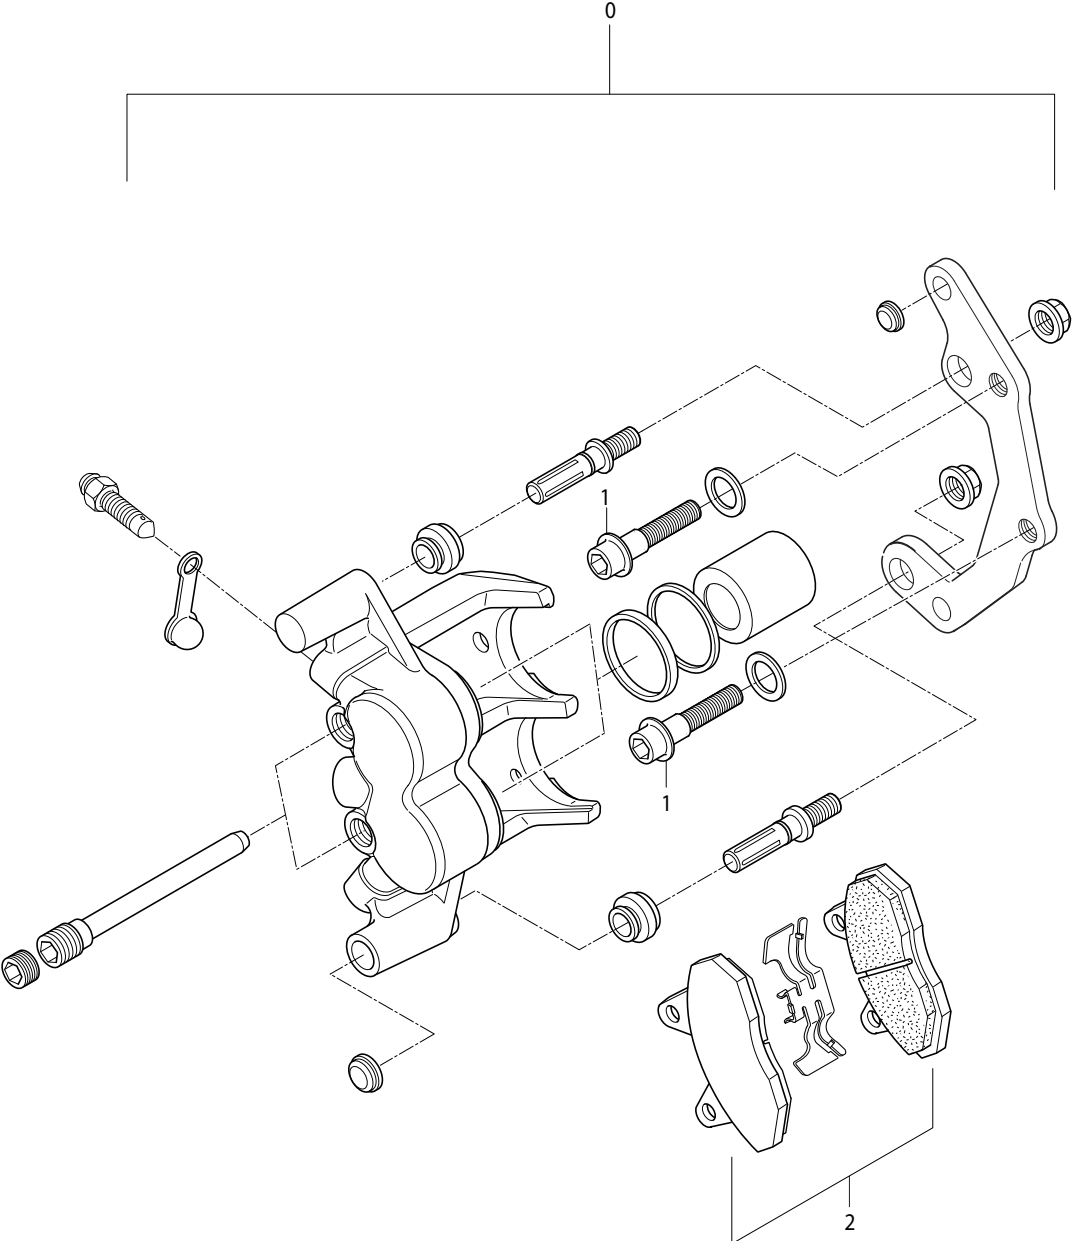

FIG.45

FWD

FIG 45. CALIPER RH

REF. NO.	PART NUMBER 7EU01/7F01/7G01/7S01	7G01/7S01 BLACK FRAME	GV650SE-7EU/7G01/7S01 30'yr anniversary	PART NAME	Q'ty	REMARKS	REC.Q'TY (PCS)
0	59400HN9100	59400HN9100	59400H79B00	CALIPER ASS'Y, R	1		5
1	07120-08308	07120-08308	07120-08308	BOLT, caliper	2		5
2	59301HP9500	59301HP9500	59301HP9500	PAD SET	1		5