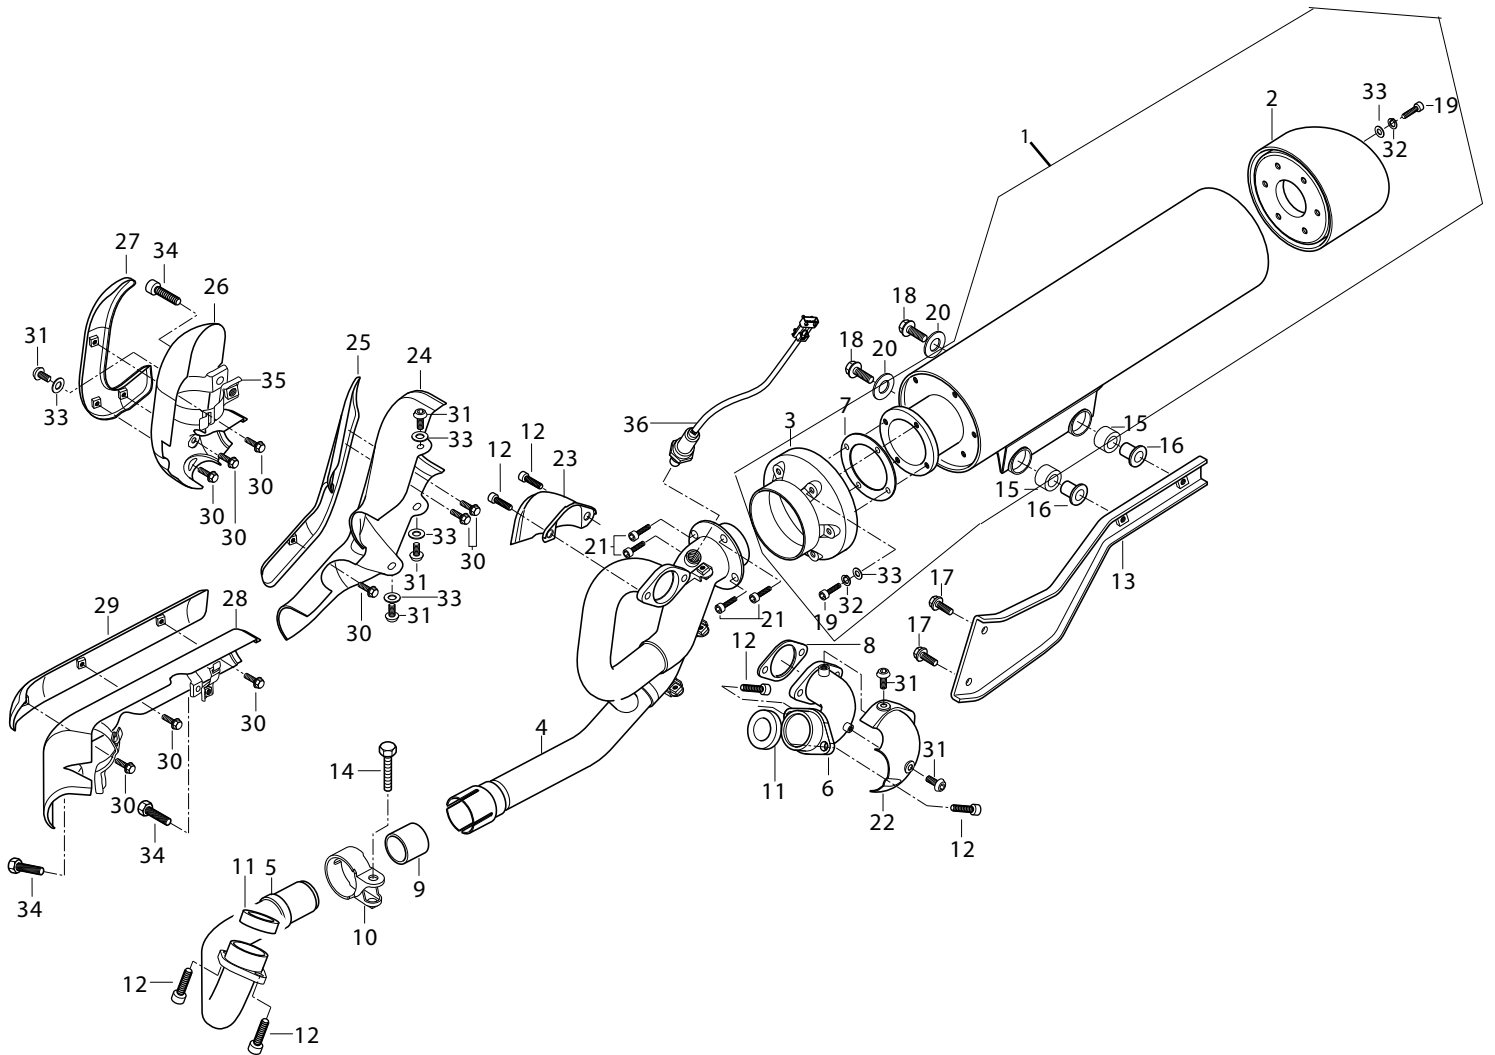

FIG.13

FIG 13. MUFFLER

REF. NO.	PART NUMBER 7EU01/7F01/7G01/7S01	7G01/7S01 BLACK FRAME	GV650SE-7EU/7G01/7S01 30'yr anniversary	PART NAME	Q'ty	REMARKS	REC.Q'TY (PCS)
0	14301HR9800PLH	14301HR9800PLH	14301H79C00PLH	BODY Ass'y, muffler		NOT SALE	
1	14310HR9800	14310HR9800	14310H79C00	BODY COMP, muffler	1		10
2	14790HP9500	14790HP9500	14790HP9500	COVER COMP, muffler rear	1		10
3	14780HP9500	14780HP9500	14780HP9500	COVER, muffler front	1		7
4	14170HR9800	14170HR9800	14170HR9800	PIPE COMP, exhaust joint	1		3
5	14150HP9502	14150HP9502	14150HP9502	PIPE COMP, exhaust front	1		3
6	14160HP9510PAM	14160HP9510PAM	14160HP9510PAM	PIPE COMP, exhaust rear	1		3
7	14314HP9500	14314HP9500	14314HP9500	GASKET, muffler body connector	1		20
8	14182HP9500	14182HP9500	14182HP9500	GASKET, exhaust rear pipe connector	1		20
9	14773HN9101	14773HN9101	14773HN9101	GASKET, exhaust front pipe connector	1		20
10	14770HP9101	14770HP9101	14770HP9101	CONNECTOR, exhaust front pipe	1		10
11	14181HN9101	14181HN9101	14181HN9101	GASKET, exhaust	2		20
12	07110-08258	07110-08258	07110-08258	BOLT, exhaust	6		20
13	14410HP9502	14410HP9502120	14410HP9502120	BRACKET, muffler support no.1	1		
14	01517-08358	01517-08358	01517-08358	BOLT, exhaust front pipe connector	1		
15	09320H12059	09320H12059	09320H12059	CUSHION, muffler support bracket	2		
16	41160HN9101	41160HN9101	41160HN9101	SPACER COMP, muffler support bracket	2		
17	01134-08258	01134-08258	01134-08258	BOLT, muffler support bracket frame	2		
18	09160-08002	09160-08002	09160-08002	BOLT, muffler support bracket body	2		
19	09106H06031	09106H06031	09106H06031	BOLT, muffler cover	12		
20	09160-08002	09160-08002	09160-08002	WASHER, muffler support bracket body	2		
21	09106H06031	09106H06031	09106H06031	BOLT, muffler body connector gasket	4		
22	14741HP9500PLA	14741HP9500PLA	14741HP9500PLA	COVER COMP, exhaust joint pipe no.3	1		5
23	14751HP9501PLA	14751HP9501PLA	14751HP9501PLA	COVER, exhaust rear pipe	1		5
24	14721HP9500PLA	14721HP9500PLA	14721HP9500PLA	COVER, exhaust joint pipe no.1 inner	1		5
25	14722HP9500	14722HP9500	14722HP9500	COVER COMP, exhaust joint pipe no.1 outer	1		5
26	14731HP9500PLA	14731HP9500PLA	14731HP9500PLA	COVER COMP, exhaust joint pipe no.2 inner	1		5
27	14732HP9500	14732HP9500	14732HP9500	COVER COMP, exhaust joint pipe no.2 outer	1		5
28	14711HP9501PLA	14711HP9501PLA	14711HP9501PLA	COVER COMP, exhaust front pipe inner	1		5
29	14712HP9500	14712HP9500	14712HP9500	COVER COMP, exhaust front pipe outer	1		5
30	01104-06065	01104-06065	01104-06065	BOLT, exhaust cover outer	9		
31	09119H06001	09119H06001	09119H06001	BOLT, exhaust rear pipe cover	6		
32	08321-21068	08321-21068	08321-21068	WASHER, muffler cover bolt	13		
33	08322-21068	08322-21068	08322-21068	WASHER, muffler cover bolt	16		
34	09106H06031	09106H06001	09106H06001	BOLT, exhaust pipe cover clamp	3		
35	14776HP9500	14776HP9500	14776HP9500	CLAMP, exhaust pipe cover outer	3		
36	37950HP9300	37950HP9300	37950HP9300	SENSOR ASS'Y, oxygen	1