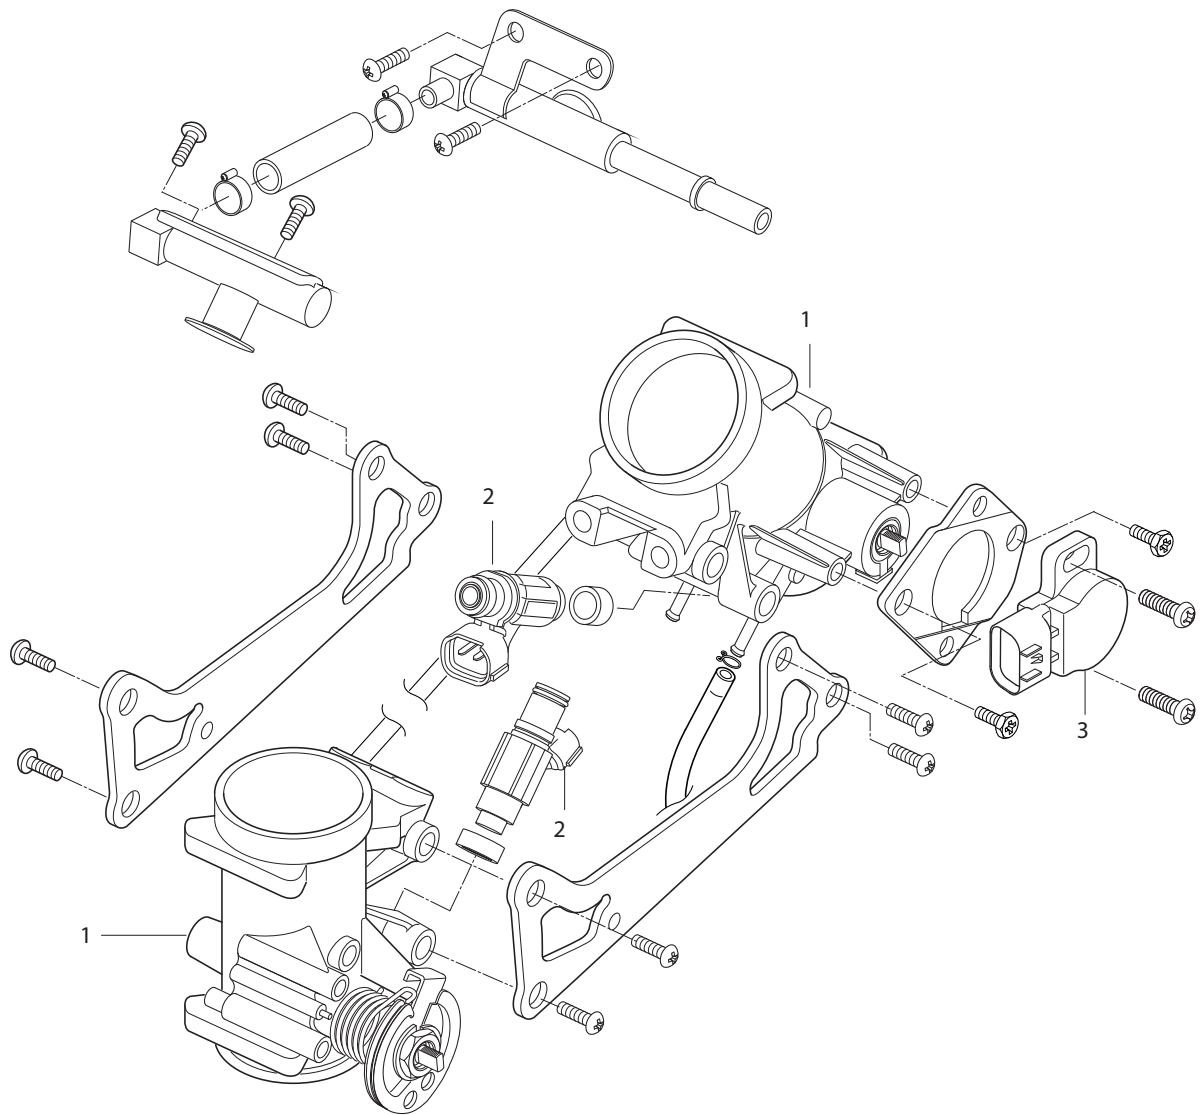

FIG 10

0

FIG 10. THROTTLE BODY

REF. NO.	PART NUMBER 7EU01/7F01/7G01/7S01	7G01/7S01 BLACK FRAME	GV650SE-7EU/7G01/7S01 30'yr anniversary	PART NAME	Q'ty	REMARKS	REC.Q'TY (PCS)
0	13400HP9300	13400HP9300	13400HP9300	BODY ASS'Y, throttle	1		5
1	13410HP9300	13410HP9300	13410HP9300	BODY COMP, throttle	2		5
2	15710HP9300	15710HP9300	15710HP9300	INJECTOR	2		5
3	13580HP9301	13580HP9301	13580HP9301	SENSOR, ihrottle position (tps)	1		10