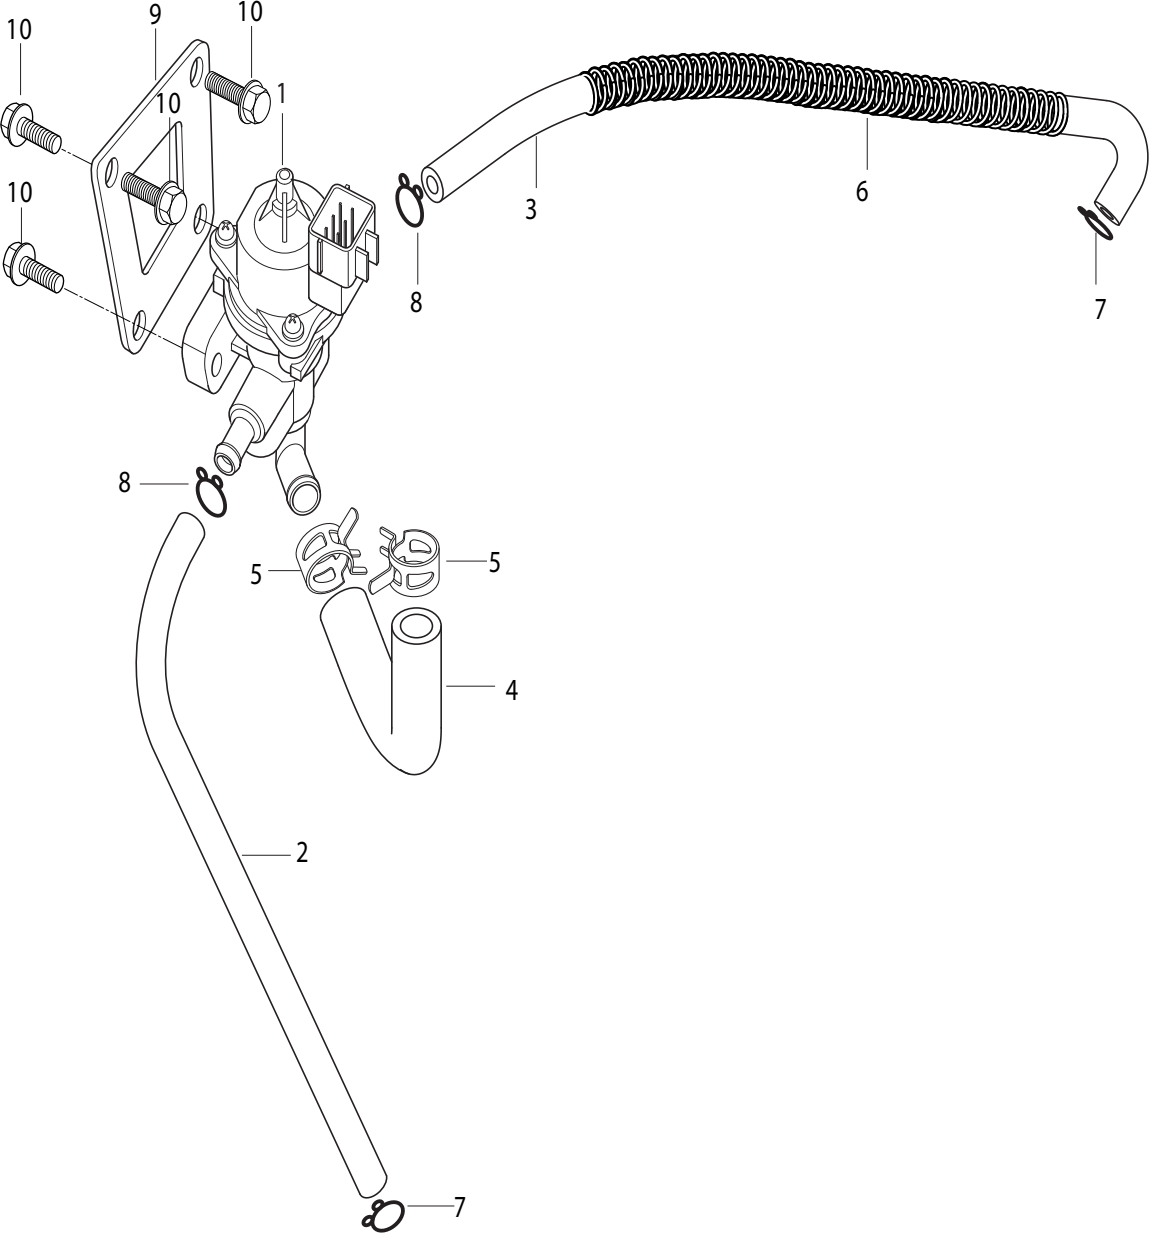

FIG 11

FIG 11.ISC

REF. NO.	PART NUMBER 7EU01/7F01/7G01/7S01	7G01/7S01 BLACK FRAME	GV650SE-7EU/7G01/7S01 30'yr anniversary	PART NAME	Q'ty	REMARKS	REC.Q'TY (PCS)
1	37940HP9300	37940HP9300	37940HP9300	IDLE SPEED CONTROL SENSOR	1		5
2	18731HR9800	18731HR9800	18731HR9800	HOSE, isc No.1	1		5
3	18741HR9800	18741HR9800	18741HR9800	HOSE, isc No.2	1		5
4	18751HR9800	18751HR9800	18751HR9800	HOSE, isc air cleaner	1		2
5	09401H16401	09401H16401	09401H16401	CLAMP, isc air cleaner hose	2		10
6	09440-13019	09440-13019	09440-13019	SPRING, isc No.2 hose	1		
7	09401-10401	09401-10401	09401-10401	CLIP, isc hose	2		
8	09401H11401	09401H11401	09401H11401	CLIP, isc	2		5
9	13791HR9800	13791HR9800	13791HR9800	BRACKET, isc	1		
10	09128-06035	09128-06035	09128-06035	BOLT, isc bracket	4