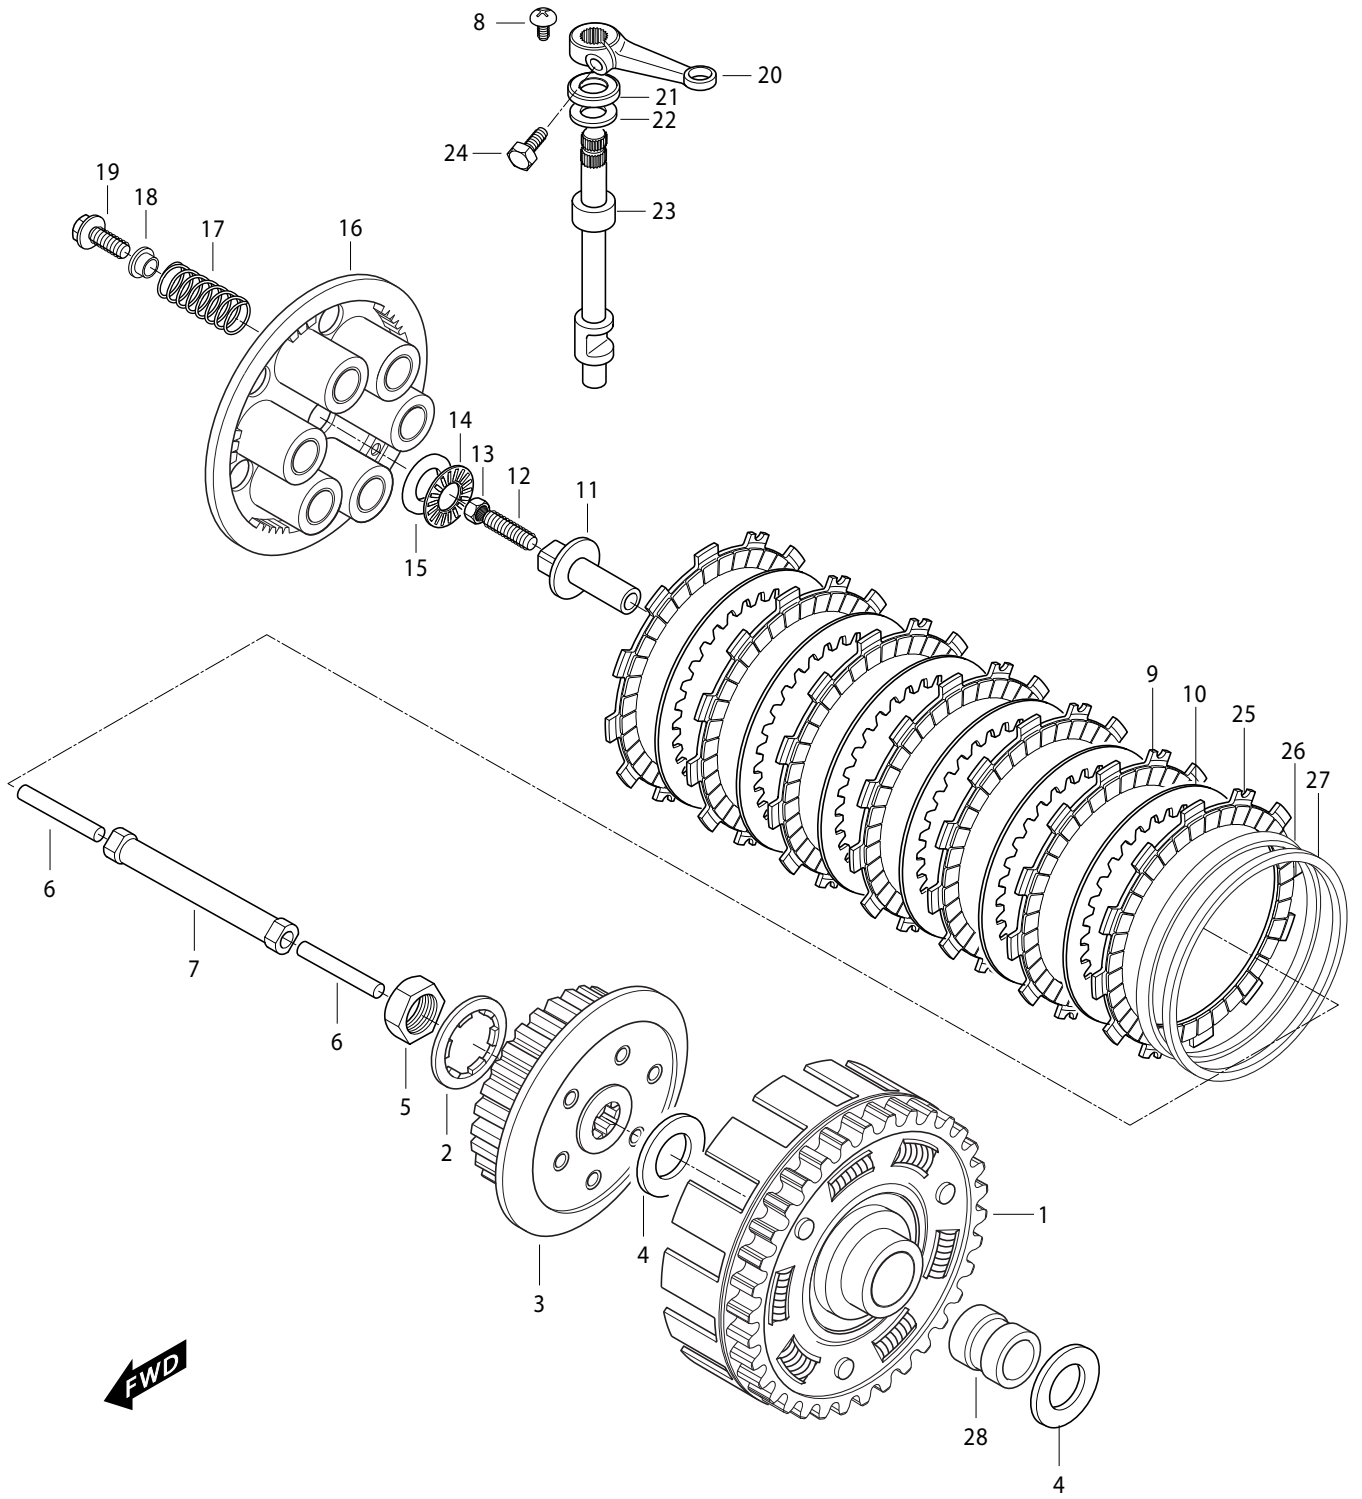

FIG 18

FIG 18. CLUTCH ASSY

REF. NO.	PART NUMBER 7EU01/7F01/7G01/7S01	7G01/7S01 BLACK FRAME	GV650SE-7EU/7G01/7S01 30'yr anniversary	PART NAME	Q'ty	REMARKS	REC.Q'TY (PCS)
1	21210HN9101HPA	21210HN9101HPA	21210HN9101HPA	GEAR COMP, primary driven	1		5
2	09167H20001	09167H20001	09167H20001	WASHER, clutch sleeve hub thrust	1		3
3	21411HN9102	21411HN9102	21411HN9102	HUB, clutch sleeve	1		5
4	09160H20003	09160H20003	09160H20003	WASHER, primary driven gear thrust	1		5
5	09140H20001	09140H20001	09140H20001	NUT, clutch sleeve hub	1		
6	23114HN9100	23114HN9100	23114HN9100	ROD, clutch push	2		5
7	23110HN9102	23110HN9102	23110HN9102	ROD COMP, clutch push M	1		5
8	019136-06017	019136-06017	019136-06017	STOPPER, clutch release camshaft oil	1		10
9	21441HN9100	21441HN9100	21441HN9100	PLATE, clutch drive	6		5
10	21451HN9100	21451HN9100	21451HN9100	PLATE, clutch driven	6		5
11	23121-38201	23121-38201	23121-38201	PIECE, clutch push	1		
12	09134-06010	09134-06010	09134-06010	SCREW, clutch release adjuster	1		2
13	08310-22068	08310-22068	08310-22068	NUT, clutch release adjust	1		2
14	09263H15001	09263H15001	09263H15001	BEARING, clutch release thrust	1		
15	09160-15015	09160-15015	09160-15015	WASHER, clutch release thrust	1		
16	21462HN9101	21462HN9101	21462HN9101	DISK, clutch pressure	1		3
17	09440H20003	09440H20003	09440H20003	SPRING, clutch	6		2
18	21471HN9102	21471HN9102	21471HN9102	RETAINER, clutch spring	6		
19	09100H06009	09100H06009	09100H06009	BOLT, clutch spring	6		
20	23271HN9100	23271HN9100	23271HN9100	ARM, clutch release	1		2
21	09282H12002	09282H12002	09282H12002	OIL SEAL, clutch release camshaft	1		
22	08211-12281	08211-12281	08211-12281	THRUST WASHER, clutch release cam shaft	1		
23	23122HN9100	23122HN9100	23122HN9100	SHAFT, clutch release cam	1		
24	01107-06208	01107-06208	01107-06208	BOLT, clutch release arm	1		
25	21442HN9110	21442HN9110	21442HN9110	PLATE, clutch driven No.2	1		
26	21443HN9100	21443HN9100	21443HN9100	WASHER, clutch wave	1		
27	21444HN9101	21444HN9101	21444HN9101	SEAT, clutch wave washer	1		
28	21251HN9102	21251HN9102	21251HN9102	SPACER, primary driven gear	1		