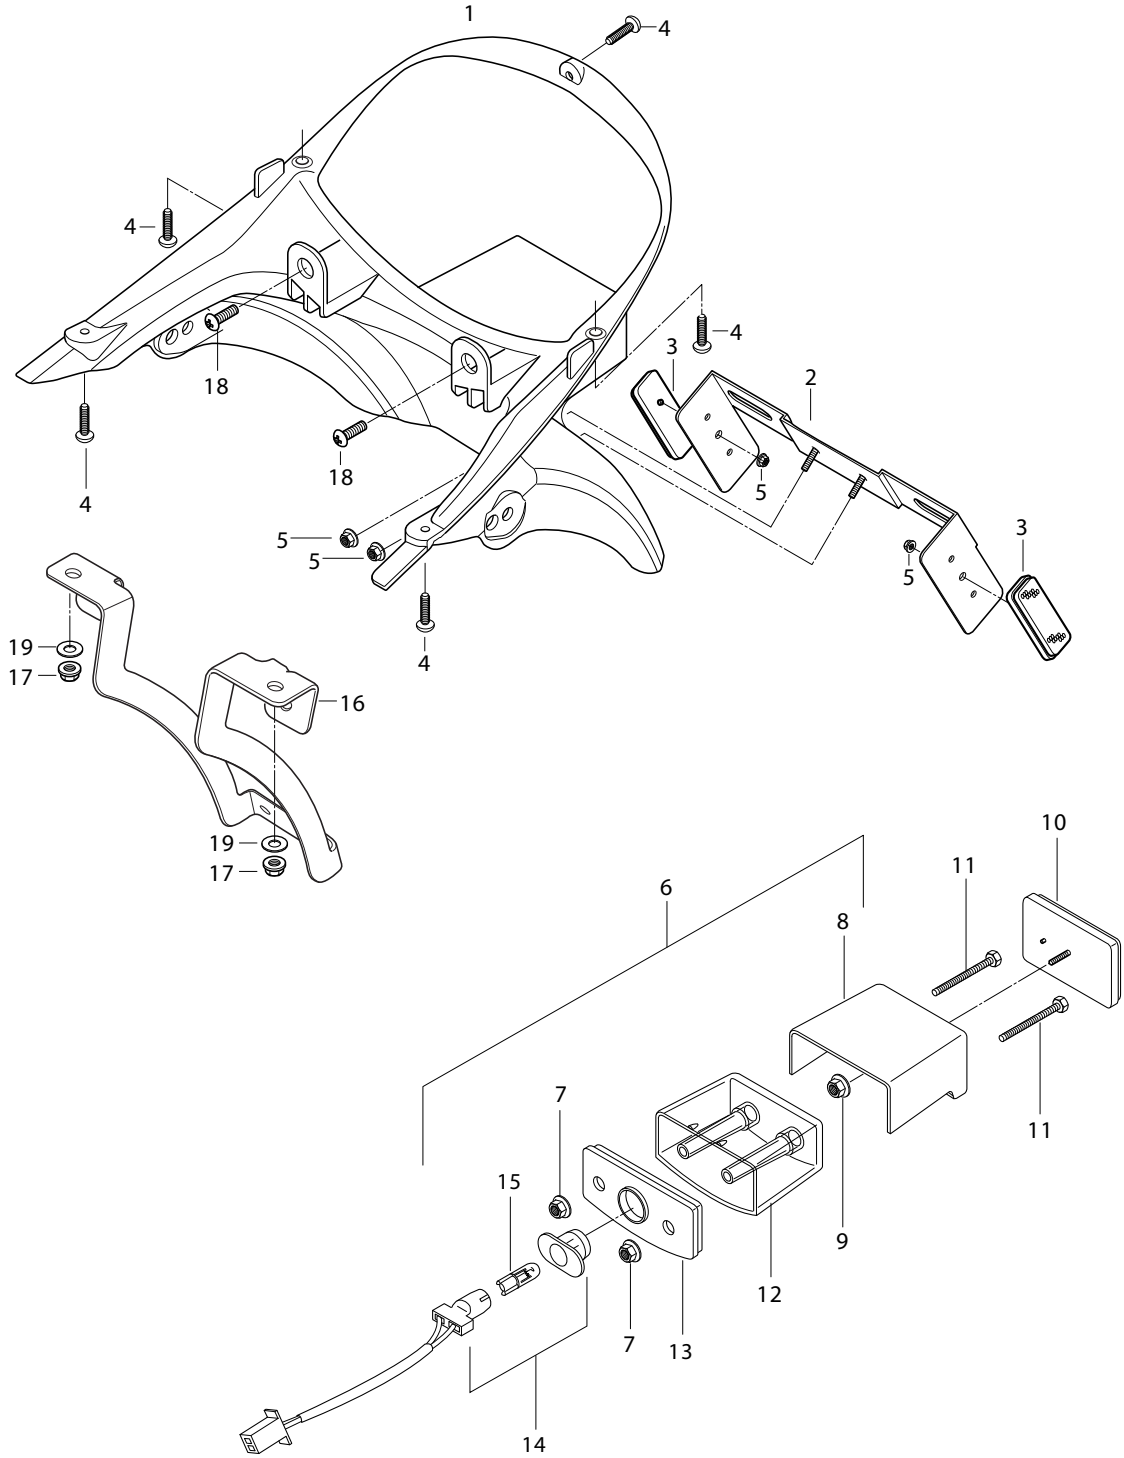

FIG 50

FIG 50. REAR FENDER

REF. NO.	PART NUMBER 7EU01/7F01/7G01/7S01	7G01/7S01 BLACK FRAME	GV650SE-7EU/7G01/7S01 30'yr anniversary	PART NAME	Q'ty	REMARKS	REC.Q'TY (PCS)
1	63111HP950112A	63111HP950112A	63111HP950112A	FENDER, rear	1		7
2	35927H44430	35927H44430	35927H44430	BRACKET, licence plate	1		3
3	35970-24D63	35970-24D63	35970-24D63	REFLEX REFLECTOR ASS'Y, side	2		3
4	03241-04125	03241-04125	03241-04125	SCREW, rear fender lower & rear	5		
5	08316-26055	08316-26055	08316-26055	NUT, licence plate bracket	4		
6	35910HG5150	35910HG5150	35910HG5150	LAMP ASS'Y, license plate	1		3
7	08316-26055	08316-26055	08316-26055	NUT, license lamp(M5)	2		
8	35915HL7300	35915HL7300	35915HL7300	COVER, license lamp	2		
9	08316-26055	08316-26055	08316-26055	NUT, license lamp	2		
10	35970-17303	35970-17303	35970-17303	REFLEX REFLECTOR ASS'Y, rear	1		3
11	01107-05605	01107-05605	01107-05605	SCREW, license lamp	2		
12	35911HG5800	35911HG5800	35911HG5800	LENS, license	1		
13	35912HG5800	35912HG5800	35912HG5800	HOUSING, license	1		
14	35916HG5800	35916HG5800	35916HG5800	CORD ASS'Y	1		
15	09471-12110	09471-12110	09471-12110	BULB, license lamp(12V/5W)	1		40
16	63119HP9501	63119HP9501	63119HP9501	BRACKET, rear fender	1		
17	08316-26066	08316-26066	08316-26066	NUT, rear fender brkt & tail brace seat cover	2		
18	02142-05125	02142-05125	02142-05125	SCREW, rear fender	2		
19	09160-06012	09160-06012	09160-06012	WASHER, rear fender bracket	2		
20	02142-06165	02142-06165	02142-06165	SCREW, LICENSE PLATE	2		10