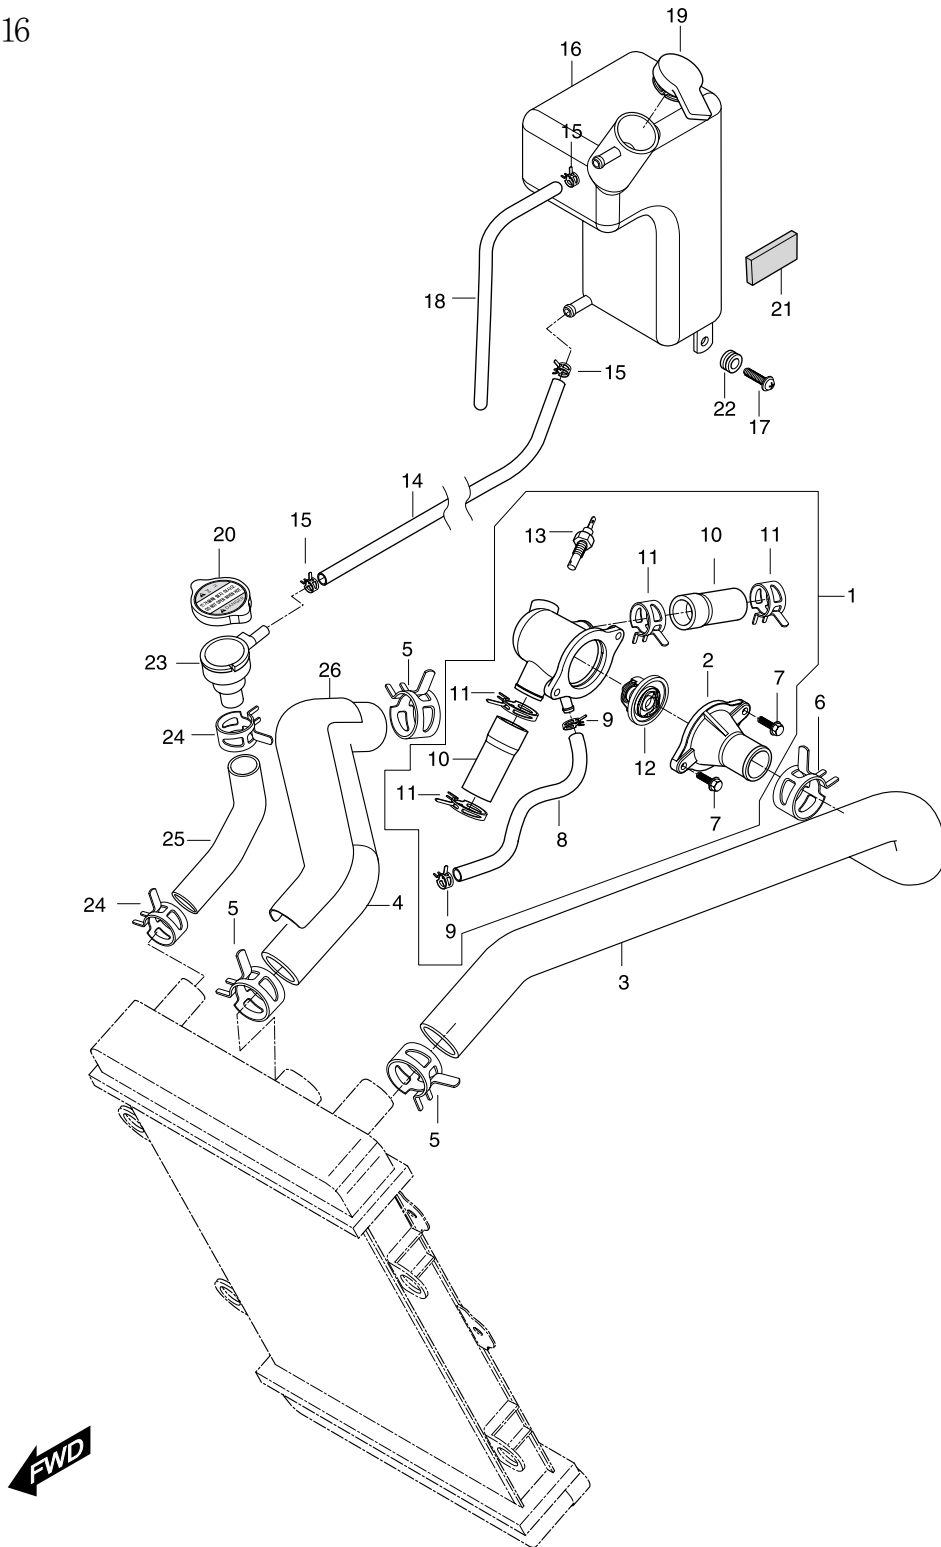

FIG. 16

FIG 16. RADIATOR HOSE

REF. NO.	PART NUMBER 7EU01/7F01/7G01/7S01	7G01/7S01 BLACK FRAME	GV650SE-7EU/7G01/7S01 30'yr anniversary	PART NAME	Q'ty	REMARKS	REC.Q'TY (PCS)
0	17610HP9300HPA	17610HP9300HPA	17610HP9310HPA	THERMOSTAT COMP	1		5
1	17621HP93000S1	17621HP93000S1	17621H79B00121	CONNECTOR COMP, thermostat inlet	1		
2	17631HP9300	17631HP9300	17631H79B00121	CAP, thermostat connector	1		
3	17741HP9501	17741HP9501	17741HP9501	HOSE, radiator inlet	1		10
4	17751HP9501	17751HP9501	17751HP9501	HOSE, radiator outlet	1		10
5	09401H26402	09401H26402	09401H26402	CLAMP, radiator inlet hose radiator side	3		
6	09401H31402	09401H31402	09401H31402	CLAMP, radiator inlet hose thermostat side	1		
7	01547-06208	01547-06208	01547-06208	BOLT, thermostat connector	2		
8	17641HN9100	17641HN9100	17641HN9100	HOSE, thermostat bypass	1		
9	09401H13401	09401H13401	09401H13401	CLAMP, thermostat bypass hose	2		
10	17661HN9100	17661HN9100	17661HN9100	HOSE, connector inlet	2		
11	09401H24402	09401H24402	09401H24402	CLAMP, connector inlet hose	4		
12	17610HN9100	17610HN9100	17610HN9100	THERMOSTAT COMP	1		
13	17650HP9300	17650HP9300	17650HP9300	SENSOR,water temperature	1		10
14	17981HP9501	17981HP9501	17981HP9501	HOSE, reserver tank inlet	1		
15	09401H11403	09401H11403	09401H11403	CLAMP, reserver tank	3		
16	17911HP9503	17911HP9503	17911HP9503	TANK, reserver	1		
17	09136-06017	09136-06017	09136-06017	SCREW, reserver tank	1		
18	52533HN9160	52533HN9160	52533HN9160	HOSE, reserver tank overflow	1		
19	17921HN9100	17921HN9100	17921HN9100	CAP, reserver tank	1		
20	17720HN9100	17720HN9100	17720HN9100	CAP COMP, radiator	1		
21	17912HN9100	17912HN9100	17912HN9100	CUSHION, reseve tank	2		
22	09320-09016	09320-09016	09320-09016	CUSHION.	1		
23	17731HP9500	17731HP9500	17731HP9500	CASE, radiator cap	1		
24	09401H13401	09401H13401	09401H13401	CLAMP.	2		
25	17771HP9501	17771HP9501	17771HP9501	HOSE, radiator cap case	1		
26	17780HP9500PLA	17780HP9500PLA	17780H79B00PAM	COVER COMP, radiator outlet hose	1		
27	68170HN9100	68170HN9100	68170HN9100	LABEL,RADIATOR	1		
28	17622HN9102	17622HN9102	17622HN9102	UNION,thermost connector	1		
29	07110-06108	07110-06108	07110-06108	UNION,thermost connector	1		
30	17680HN9101	17680HN9101	17680HN9101	BOLT, CONNECTOR HOSE UNION	2		
31	09280H19001	09280H19001	09280H19001	UNION COMP,CONNECTOR	2		
32	17705HP9503	17705HP9503	17705HP9503	O-RING,CONNECTOR HOSE UNION	2