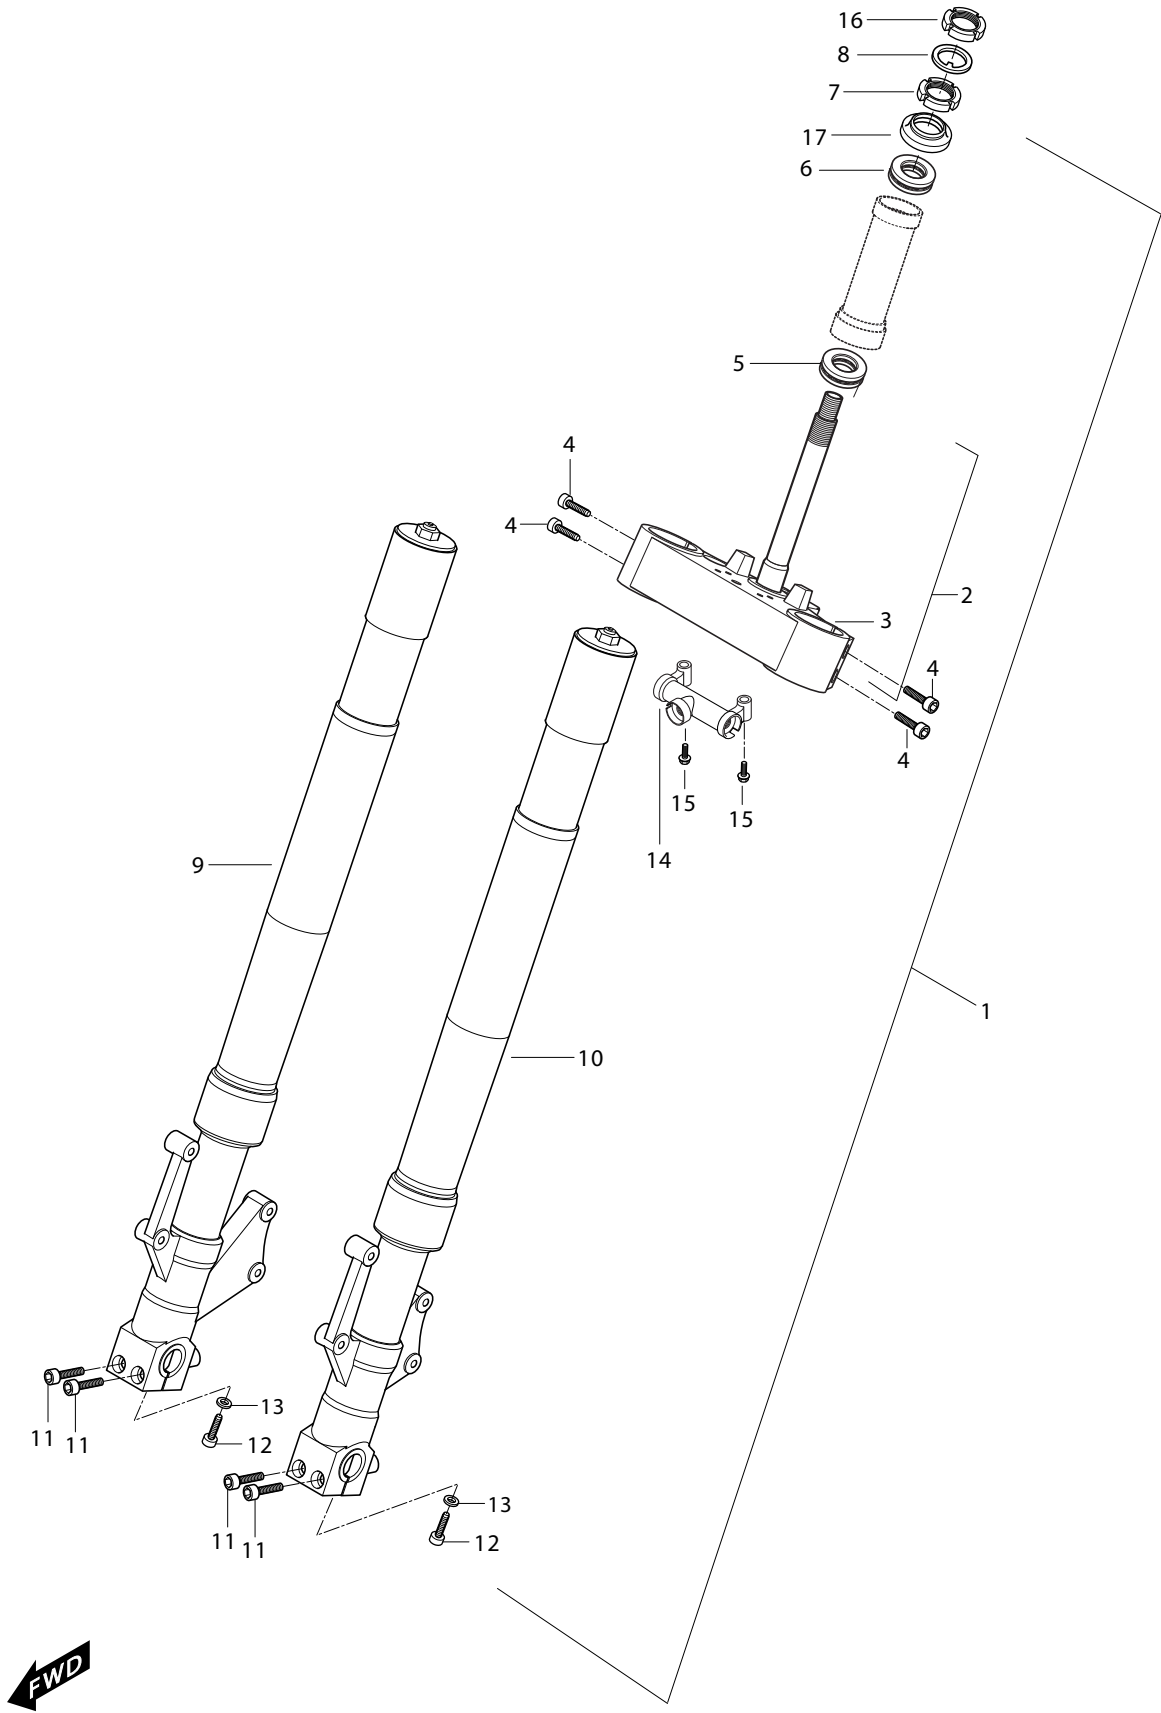

FIG 38

FIG 38. FRONT FORK

REF. NO.	PART NUMBER 7EU01/7F01/7G01/7S01	7G01/7S01 BLACK FRAME	GV650SE-7EU/7G01/7S01 30'yr anniversary	PART NAME	Q'ty	REMARKS	REC.Q'TY (PCS)
1	51100HP9501HPA	51100HP9501HPA	51100HP9501HPA	FORK ASS'Y, front	1		3
2	51410HP9500HPA	51410HP9500HPA	51410HP9500HPA	BRACKET COMP, under	1		3
3	51411HP9504CR	51411HP9504CR	51411HP9504CR	BRACKET, under	1		3
4	07110-08258	07110-08258	07110-08258	BOLT, bracket comp under	4		
5	09265H28001	09265H28001	09265H28001	BEARING, steering lower	1		5
6	09265H25001	09265H25001	09265H25001	BEARING, steering upper	1		5
7	51631-28000	51631-28000	51631-28000	NUT, steering stem	1		
8	09166H25001	09166H25001	09166H25001	WASHER, steering stem	1		
9	51210HP9501	51210HP9501	51210H79B00	DAMPER ASS'Y, front fork RH	1		5
10	51220HP9501	51220HP9501	51220H79B00	DAMPER ASS'Y, front fork LH	1		5
11	09106H08458	09106H08458	09106H08458	BOLT, axle grip	4		
12	52710--N9100	52710--N9100	52710--N9100	BOLT, bottom	2		
13	52730-G5800	52730-G5800	52730-G5800	WASHER, seal	2		
14	51511HP9501	51511HP9501	51511HP9501	JOINT, front brake hose	1		
15	01517-06308	01517-06308	01517-06308	BOLT, ront brake hose joint	2		
16	51631HN9100	51631HN9100	51631HN9100	NUT, stem upper	1		
17	51643HG5801	51643HG5801	51643HG5801	DUST SEAL, steering stem	1		7