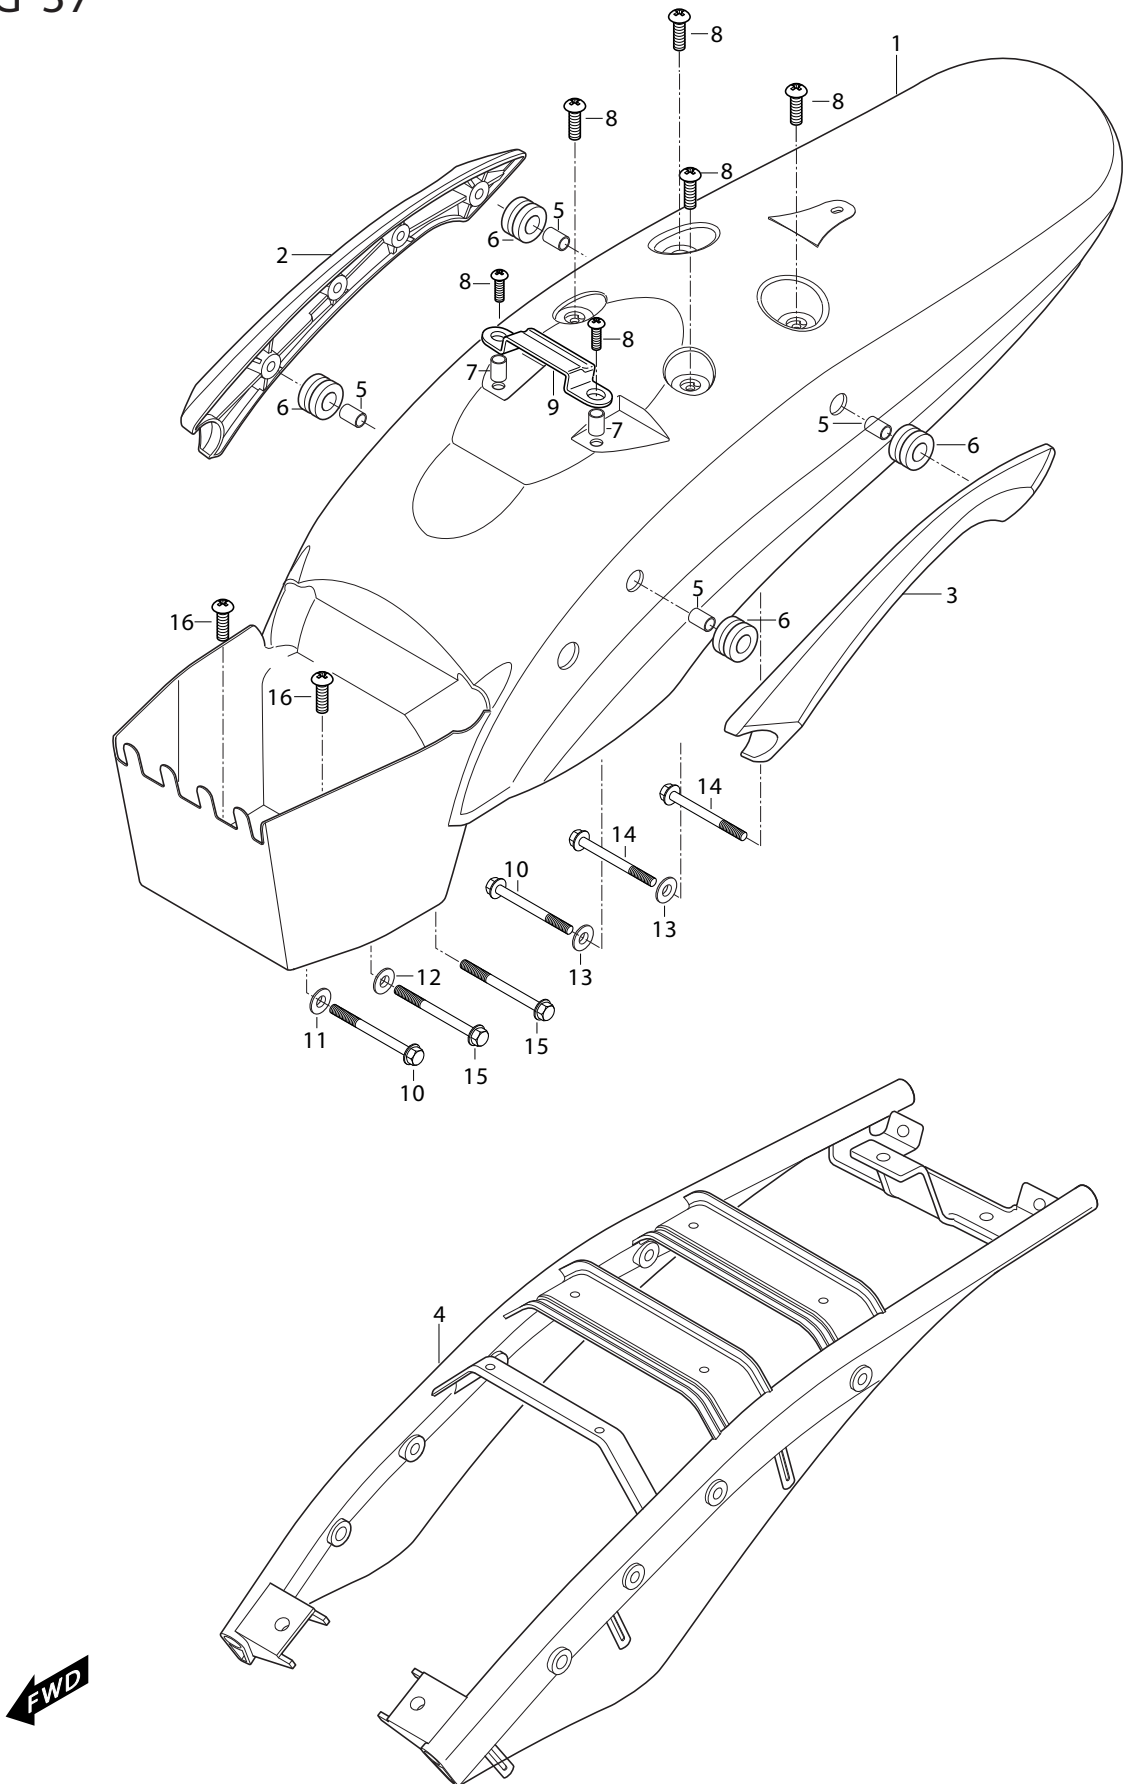

FIG 37

FIG 37. SEAT TAIL COVER

REF. NO.	PART NUMBER 7EU01/7F01/7G01/7S01	7G01/7S01 BLACK FRAME	GV650SE-7EU/7G01/7S01 30'yr anniversary	PART NAME	Q'ty	REMARKS	REC.Q'TY (PCS)
1	45511HP9503	45511HP9503	45511HP95600BK	COVER, seat tail (CMB,CON,CSO,CDS,CTB)			5
2	63511HP9503	63511HP9503	63511HP9560121	PILLION, rider RH			5
3	63521HP9503	63521HP9503	63521HP9560121	PILLION, rider LH			5
4	45520HP9502	45520HP9502	45520HP9502	BRACE COMP, seat tail cover			3
5	09180H08129	09180H08129	09180H08129	SPACER.			5
6	09320-11008	09320-11008	09320-11008	CUSHION			5
7	09180-06030	09180-06030	09180-06030	BOSS, tail cover & seat brkt			
8	01517-06205	01517-06205	01517-06205	BOLT, brace & tail cover			
9	45178HP9501	45178HP9501	45178HP9501	BRACKET, tail cover & seat			
10	62311HP9502	62311HP9502	62311HP9502	BOLT, rear sorber upper			
11	09160-17003	09160-17003	09160-17003	WASHER			
12	08321-21086	08321-21086	08321-21086	WASHER.			
13	08321-21086	08321-21086	08321-21086	WASHER.			
14	09100H08001	09100H08001	09100H08001	BOLT, pillion rider RH			
15	09100H08001	09100H08001	09100H08001	BOLT, pillion rider LH			
16	09106H06150	09106H06150	09106H06150	BOLT, tail cover & frame			