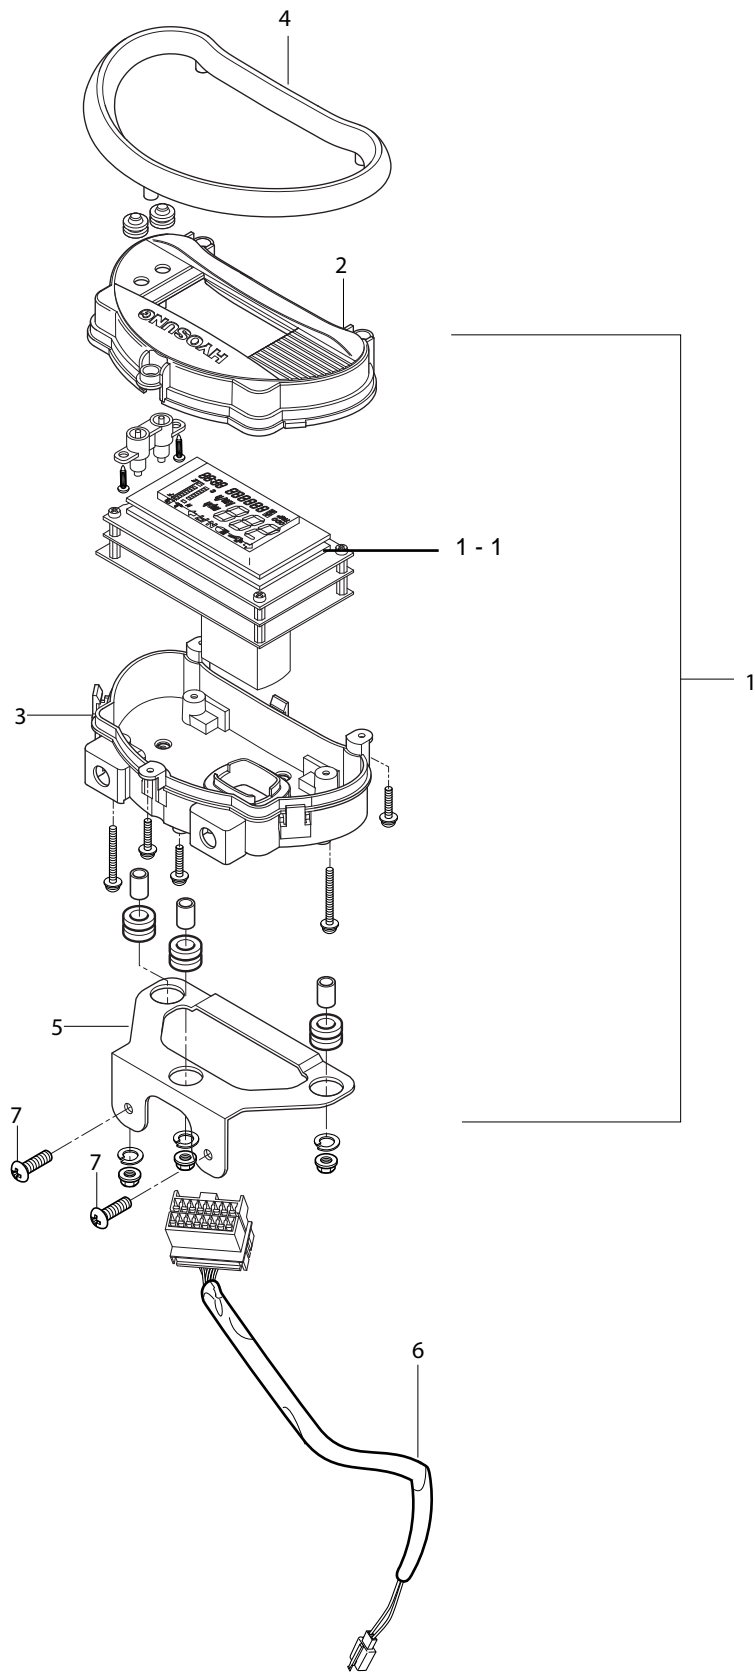

FIG 25

FIG-25. SPEEDOMETER ASS'Y

REF. NO.	PART NUMBER 7EU01/7F01/7G01/7S01	7G01/7S01 BLACK FRAME	GV650SE-7EU/7G01/7S01 30'yr anniversary	PART NAME	Q'ty	REMARKS	REC.Q'TY (PCS)
1	34100HR9800	34100HR9800		PCB SPEEDOMETER ASS'Y	1	~KM4VP571881603214 (~2008.01.30)	10
	34100HR9850	34100HR9850	34100HR9850	LCD SPEEDOMETER ASS'Y	1	KM4VP53A281101481(2008.01.31~)	
1-1	34111HR9800	34111HR9800		PCB +DISPLAY ASS'Y,speed meter	1	~KM4VP571881603214 (~2008.01.30)	
	34111HR9850	34111HR9850	34111HR9850	LCD DISPLAY ASS'Y	1	KM4VP53A281101481(2008.01.31~)	
	* LCD SPEEDOMETER ASS'Y is compatible with PCB ASS'y						
2	34150HP9500	34150HP9500	34150HP9500	WINDOWS, case	1		
3	34160HP9500	34160HP9500	34160HP9500	CASE SUB, housing	1		
4	34120HP9500	34120HP9500	34120HP9500	DECOLATION, speedometer	1		
5	34950HP9500	34950HP9500	34950HP9500	BRACKET,speedometer	1		
6	34170HR9800	34170HR9800	34170HR9800	WIRING ASS`Y, speedometer	1		10
7	02112-95158	02112-95158	02112-95158	BOLT, speedometer bracket	2