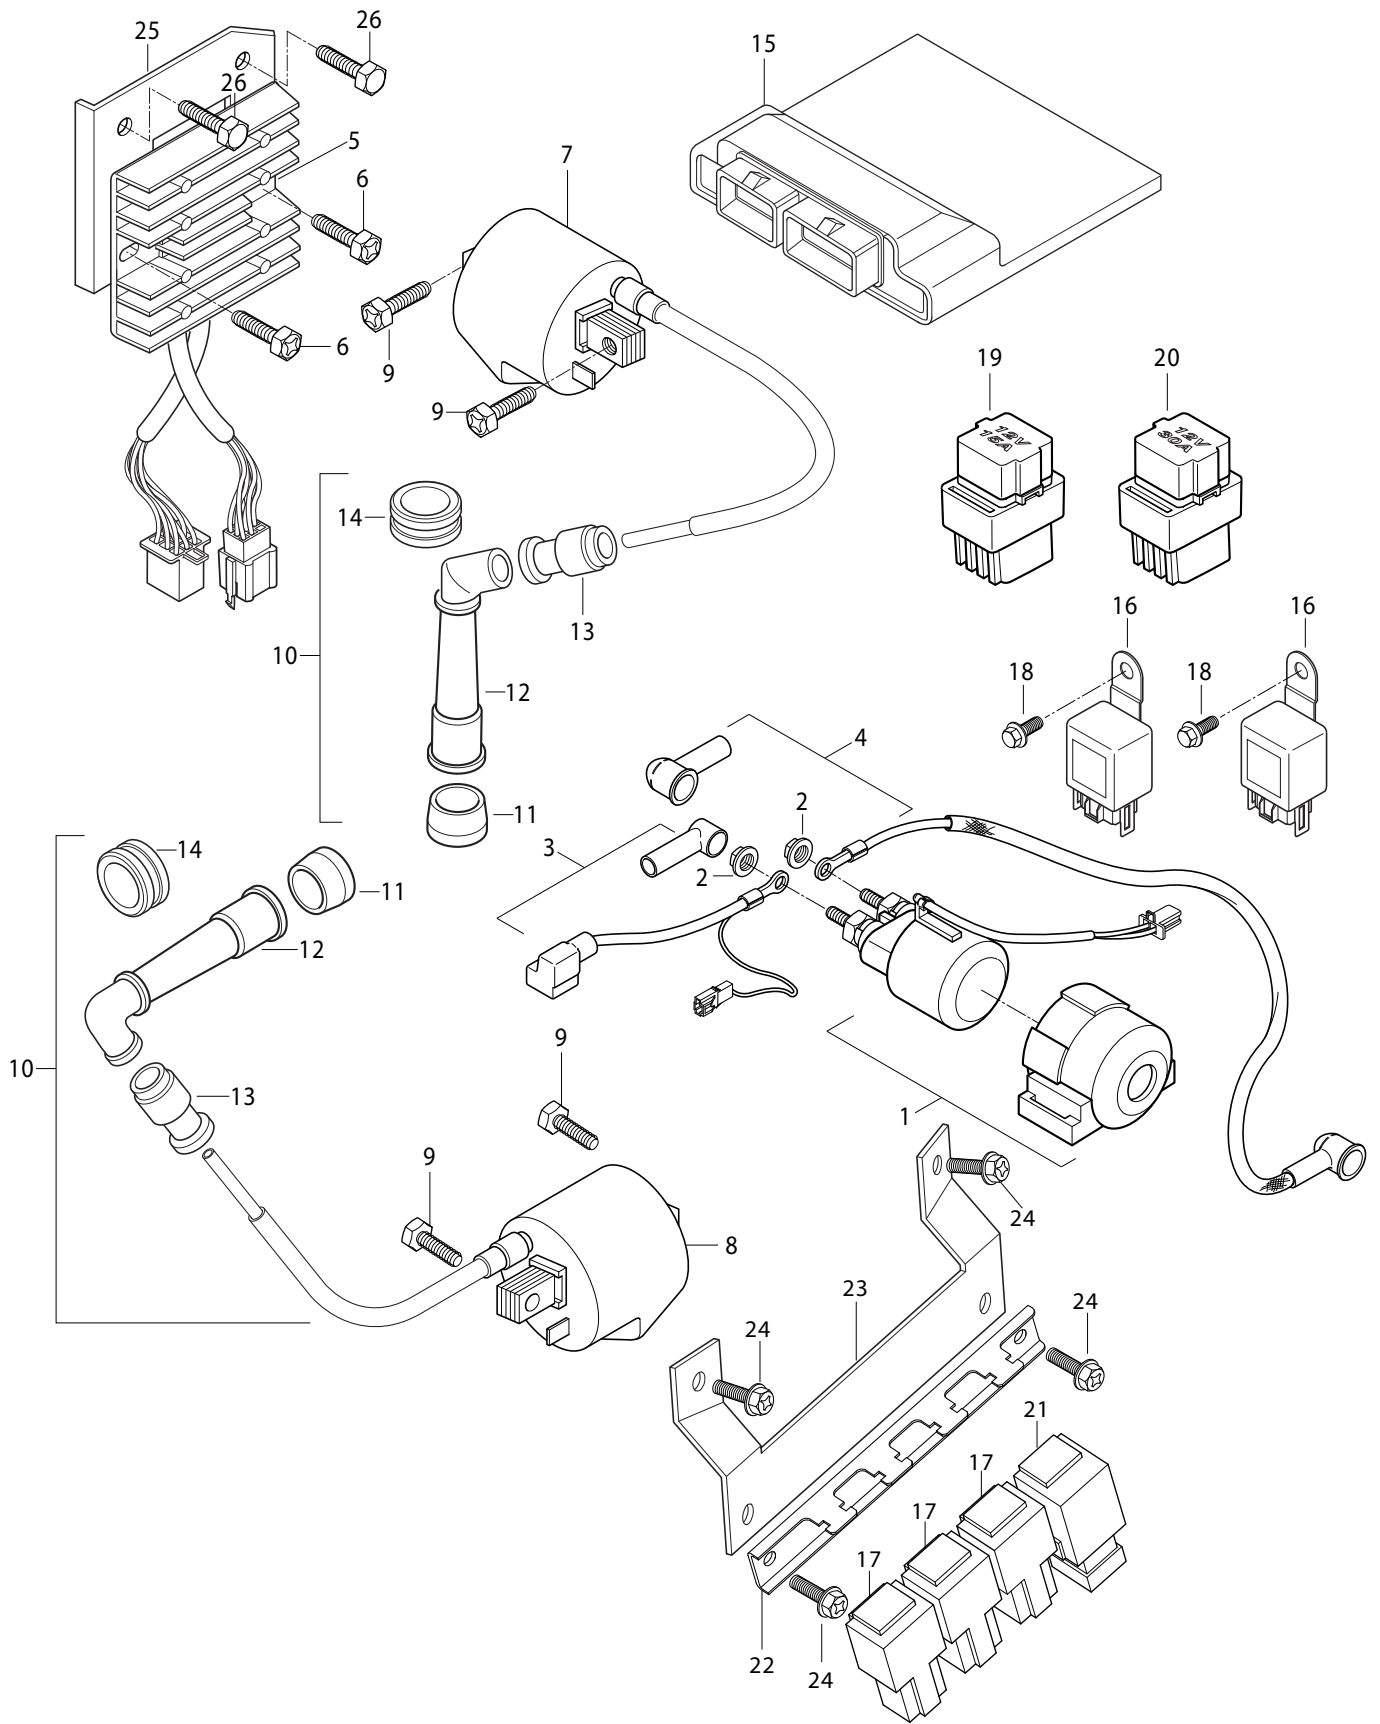

FIG 24

FWD

FIG-24. ELECTRICAL

REF. NO.	PART NUMBER 7EU01/7F01/7G01/7S01	7G01/7S01 BLACK FRAME	GV650SE-7EU/7G01/7S01 30'yr anniversary	PART NAME	Q'ty	REMARKS	REC.Q'TY (PCS)
1	31800HG5100	31800HG5100	31800HG5100	RELAY ASS'Y, starting motor	1		10
2	08316-26066	08316-26066	08316-26066	NUT, starter motor relay terminal	2		20
3	33840HP9502	33840HP9502	33840HP9502	LEAD WIRE, battery plus	1		5
4	33860HP9501	33860HP9501	33860HP9501	LEAD WIRE, starter motor	1		5
5	32800HP9300	32800HP9300	32800HP9300	RECTIFIER regulator ass'y	1		7
6	01517-06166	01517-06166	01517-06166	BOLT, rectifier	2		
7	33410HP9300	33410HP9300	33410HP9300	COIL ASS'Y, ignition front	1		5
8	33430HP9300	33430HP9300	33430HP9300	COIL ASS'Y, ignition rear	1		5
9	09128-06035	09128-06035	09128-06035	BOLT, ignition coil	4		
10	33500HP9500	33500HP9500	33500HP9500	CAP ASS'Y spark plug	1		10
11	33541-23E01	33541-23E01	33541-23E01	SEAL, spark plug	2	NOT SALE	
12	33510-05C01	33510-05C01	33510-05C01	CAP, spark plug	2	NOT SALE	
13	33542-98000	33542-98000	33542-98000	SEAL, high tention cord	2		
14	33545HP9500	33545HP9500	33545HP9500	BUSH, spark plug cap	2		
15	32900HR9800	32900HR9800	32900HR9800	UNIT, engine con trol	1		10
16	38740HM5401	38740HM5401	38740HM5401	RELAY ASS'Y	2		10
17	38740HP7600	38740HP7600	38740HP7600	RELAY ASS'Y.	3		10
18	01517-06166	01517-06166	01517-06166	BOLT, relay	2		5
19	36740-35C00	36740-35C00	36740-35C00	BOX ASS'Y, fuse (15A)	1		5
20	36740HN9100	36740HN9100	36740HN9100	BOX ASS'Y, fuse (30A)	1		5
21	38610HR9700	38610HR9700	38610HR9700	RELAY ASS'Y, turnsignal	1		10
22	38742HP7600	38742HP7600	38742HP7600	BRACKET, relay	1		
23	38615HR9800	38615HR9800	38615HR9800	BRACKET, relay mowule	1		
24	01517-06166	01517-06166	01517-06166	BOLT, reay bracket	4		
25	32820HR9800	32820HR9800	32820HR9800	BRACKET, retifier regulator	1		
26	01517-06256	01517-06256	01517-06256	BOLT, bracket regulator	2