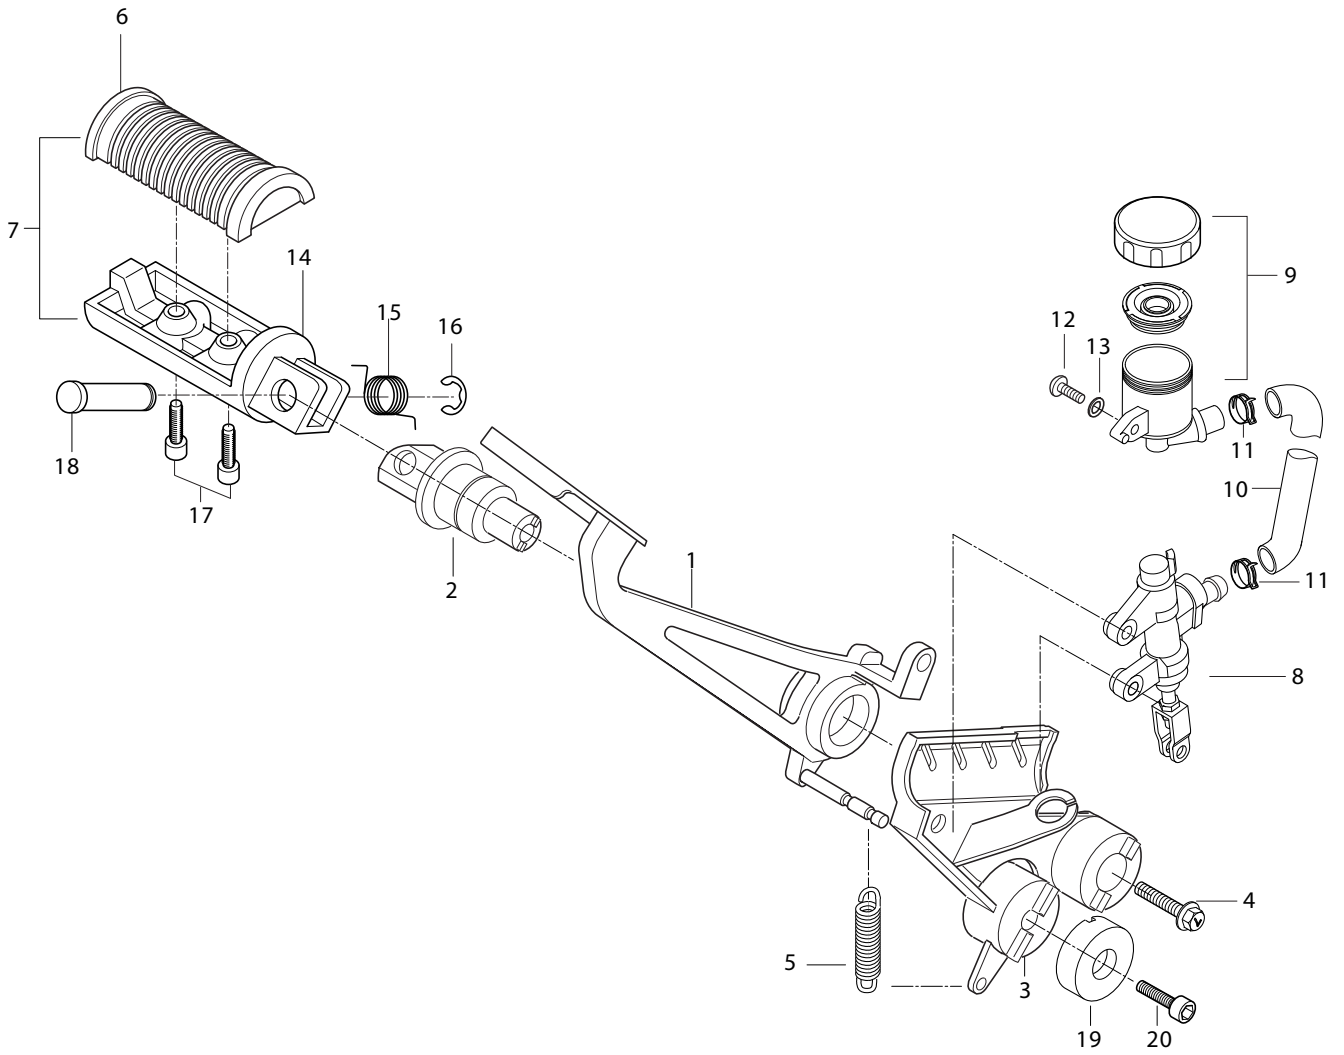

FIG 32

FIG 32. REAR BRAKE

REF. NO.	PART NUMBER 7EU01/7F01/7G01/7S01	7G01/7S01 BLACK FRAME	GV650SE-7EU/7G01/7S01 30'yr anniversary	PART NAME	Q'ty	REMARKS	REC.Q'TY (PCS)
1	43110HP9502PLA	43110HP9502PLA	43110HP9502PLA	PEDAL COMP, brake			7
2	43510HP9502PLA	43510HP9502PLA	43510HP9502PLA	BOSS, ft footrest			10
3	43580HP9502PLA	43580HP9502PLA	43580HP9502PLA	BRACKET COMP, ft footrest joint RH			5
4	09163H10149	09163H10149	09163H10149	BOLT, ft footrest			10
5	09443H10011	09443H10011	09443H10011	SPRING, ft brake pedal return			5
6	43550H93B00	43550H93B00	43550H93B00	RUBBER COMP, ft footrest			
7	43501HP9500	43501HP9500	43501HP9500	FOOTREST ASSY, front RH			7
8	69609HP9501	69609HP9501	69609HP9501	CYLINDER ASS'Y rear master			5
9	69740HM8100	69740HM8100	69740HM8100	TANK ASS'Y vior reser		NOT SALE	
10	69700HP9501	69700HP9501	69700HP9501	HOSE, reserver tank		NOT SALE	
11	09400H13001	09400H13001	09400H13001	CLAMP, reserver tank hose		NOT SALE	
12	01517-06168	01517-06168	01517-06168	BOLT, reserver tank			5
13	08321-31108	08321-31108	08321-31108	WASHER, reserver tank			5
14	43571HP9500	43571HP9500	43571HP9500	BAR, front footrest RH			5
15	09448H16001	09448H16001	09448H16001	SPRING, front footrest bar			5
16	08332-11106	08332-11106	08332-11106	E-RING, front footrest			
17	07110-06128	07110-06128	07110-06128	BOLT, front footrest bar			
18	43579HP9500	43579HP9500	43579HP9500	PIN, front footrest bar			
19	43572HP9500PLA	43572HP9500PLA	43572HP9500PLA	CAP, ft footrest boss			
20	07110-10258	07110-10258	07110-10258	BOLT, ft footrest boss cap