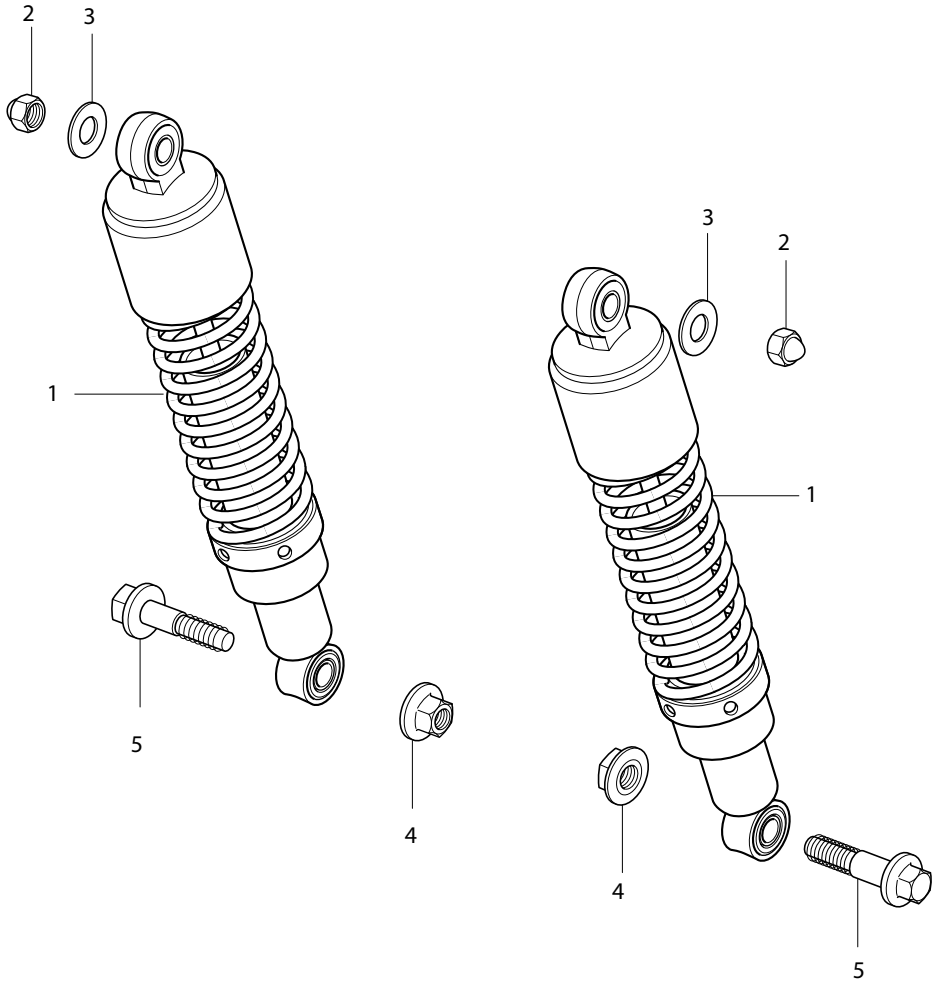

FIG 49

FIG 49. REAR SHOCK ABSORBER

REF. NO.	PART NUMBER 7EU01/7F01/7G01/7S01	7G01/7S01 BLACK FRAME	GV650SE-7EU/7G01/7S01 30'yr anniversary	PART NAME	Q'ty	REMARKS	REC.Q'TY (PCS)
1	62100HP9501	62100HP9501	62100H79B00	SHOCK ABSORBER ASS`Y rear	2		6
2	08313-11107	08313-11107	08313-11107	BLIND NUT, rear shock absorber	2		10
3	09160-10001	09160-10001	09160-10001	WASHER, rear shock absorber upper	2		10
4	08316-26128	08316-26128	08316-26128	NUT, rear shock absorber lower	2		10
5	62311-05350	62311-05350	62311-05350	BOLT, rear shock absorber lower	2		10