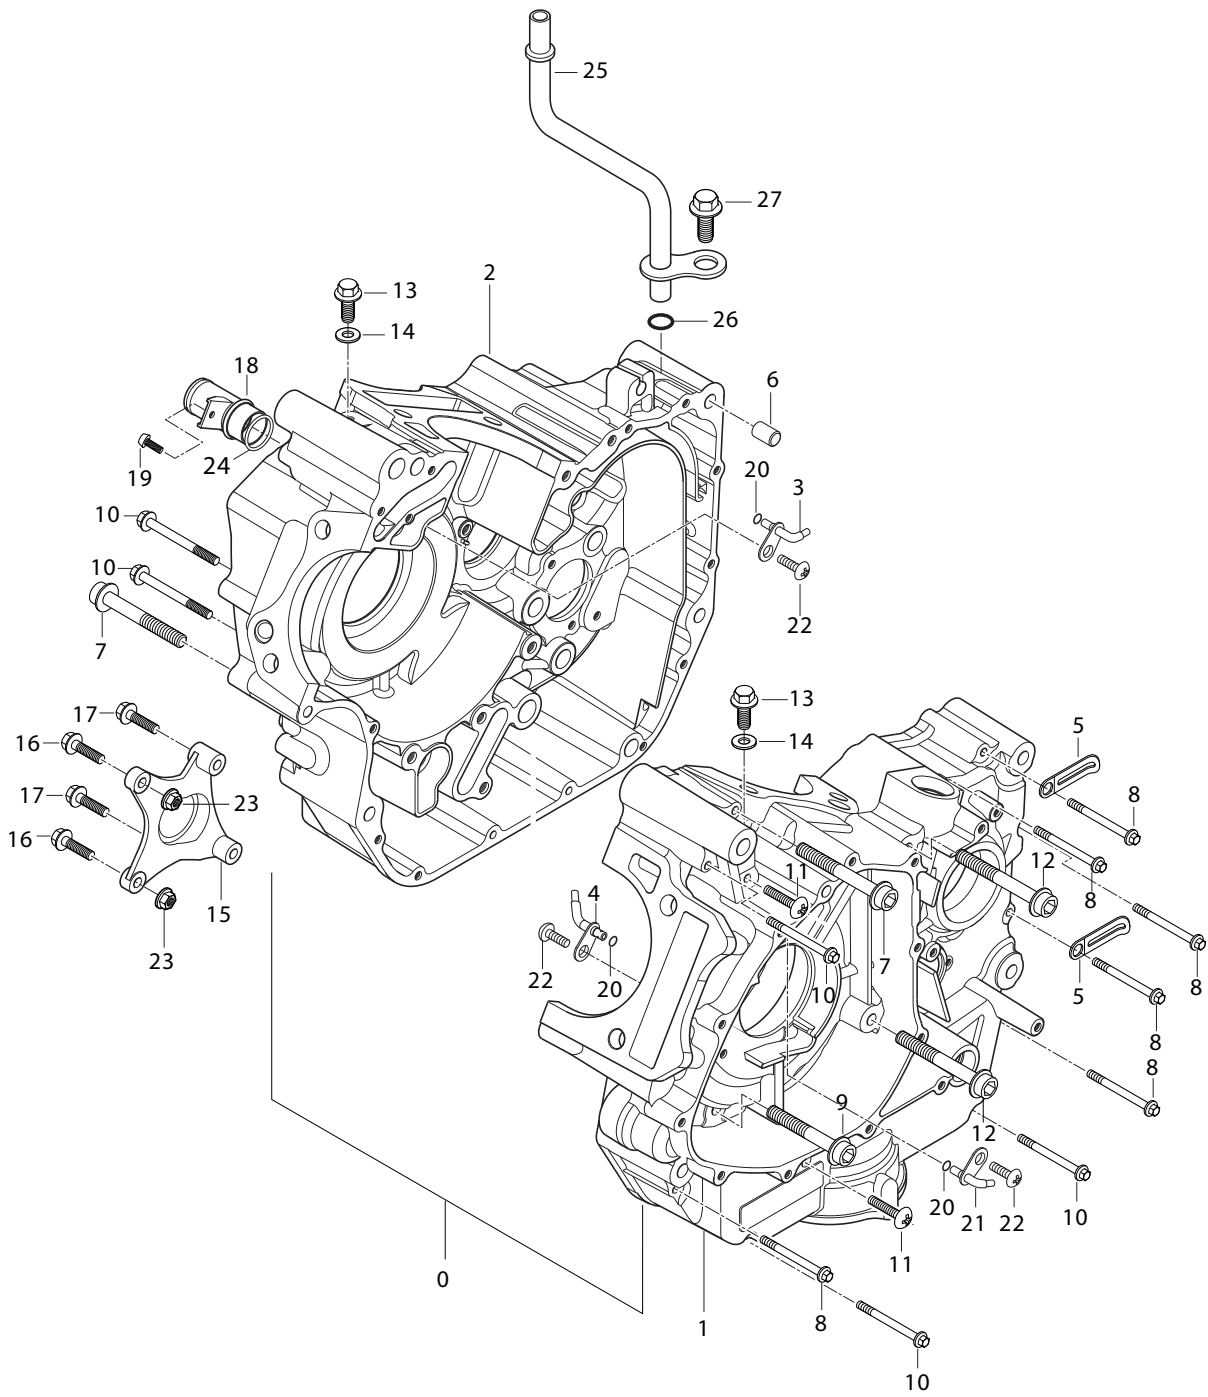

FIG 4

FIG 4. CRANK CASE

REF. NO.	PART NUMBER 7EU01/7F01/7G01/7S01	7G01/7S01 BLACK FRAME	GV650SE-7EU/7G01/7S01 30'yr anniversary	PART NAME	Q'ty	REMARKS	REC.Q'TY (PCS)
0	11300HP9502HPA	11300HP9510HPA	11300HP9510HPA	CRANKCASE ASS'Y	1		1
1	11320HP9500HPA	11310HP9510HPA	11310HP9510HPA	CRANKCASE COMP, L	1		5
2	11310HP9502HPA	11320HP9510HPA	11320HP9510HPA	CRANKCASE COMP, R	1		5
3	11430HN9100	11430HN9100	11430HN9100	JET COMP, piston rear oil	1		
4	11420HN9100	11420HN9100	11420HN9100	JET COMP, piston front oil	1		
5	09403H09304	09403H09304	09403H09304	CLAMP.	2		
6	04213-13189	04213-13189	04213-13189	PIN, crank case knock	2		
7	07120-08608	07120-08608	07120-08608	BOLT, crank case M8	2		
8	01547-06608	01547-06608	01547-06608	BOLT, crank case M6	8		
9	07120-08708	07120-08708	07120-08708	BOLT, crank case M8	2		
10	01547-06808	01547-06808	01547-06808	BOLT, crankcase	5		
11	02112-06958	02112-06958	02112-06958	SCREW,crankcase	2		
12	09103H08001	09103H08001	09103H08001	BOLT, crank case M8(L100)	2		
13	01514-08128	01514-08128	01514-08128	BOLT, oil gallery	2		
14	09168-08008	09168-08008	09168-08008	GASKET, oil gallery bolt	2		20
15	31135HP95000S1	31135HP9500120	31135HP9500120	BRACKET, starter motor	1		2
16	01547-06308	01547-06308	01547-06308	BOLT, starter motor braket	2		
17	01547-06358	01547-06358	01547-06358	BOLT, starter motor	2		
18	17481HN9100	17481HN9100	17481HN9100	UNION, water pump hose	1		3
19	07110-06128	07110-06128	07110-06128	BOLT, water hose union	1		
20	09280H04001	09280H04001	09280H04001	O-RING, oil jet	3		
21	11440HN9100	11440HN9100	11440HN9100	JET COMP, starter clutch oil	1		
22	02112-06108	02112-06108	02112-06108	SCREW, oil jet	3		
23	08319-21068	08319-21068	08319-21068	NUT, starter motor bracket	2		
24	09280H21001	09280H21001	09280H21001	O-RING, water pump union	1		3
25	13870HP9501	13870HP9501	13870HP9501	PIPE COMP, breather hose	1		2
26	09283H12005	09283H12005	09283H12005	O-RING, breather pipe	1		
27	09128-06054	09128-06054	09128-06054	BOLT, breather pipe	1		
28	09263H18001	09263H18001	09263H18001	BG, clutch release cam No1	1		10
29	09263H10009	09263H10009	09263H10009	BG, clutch release cam No2	1		10